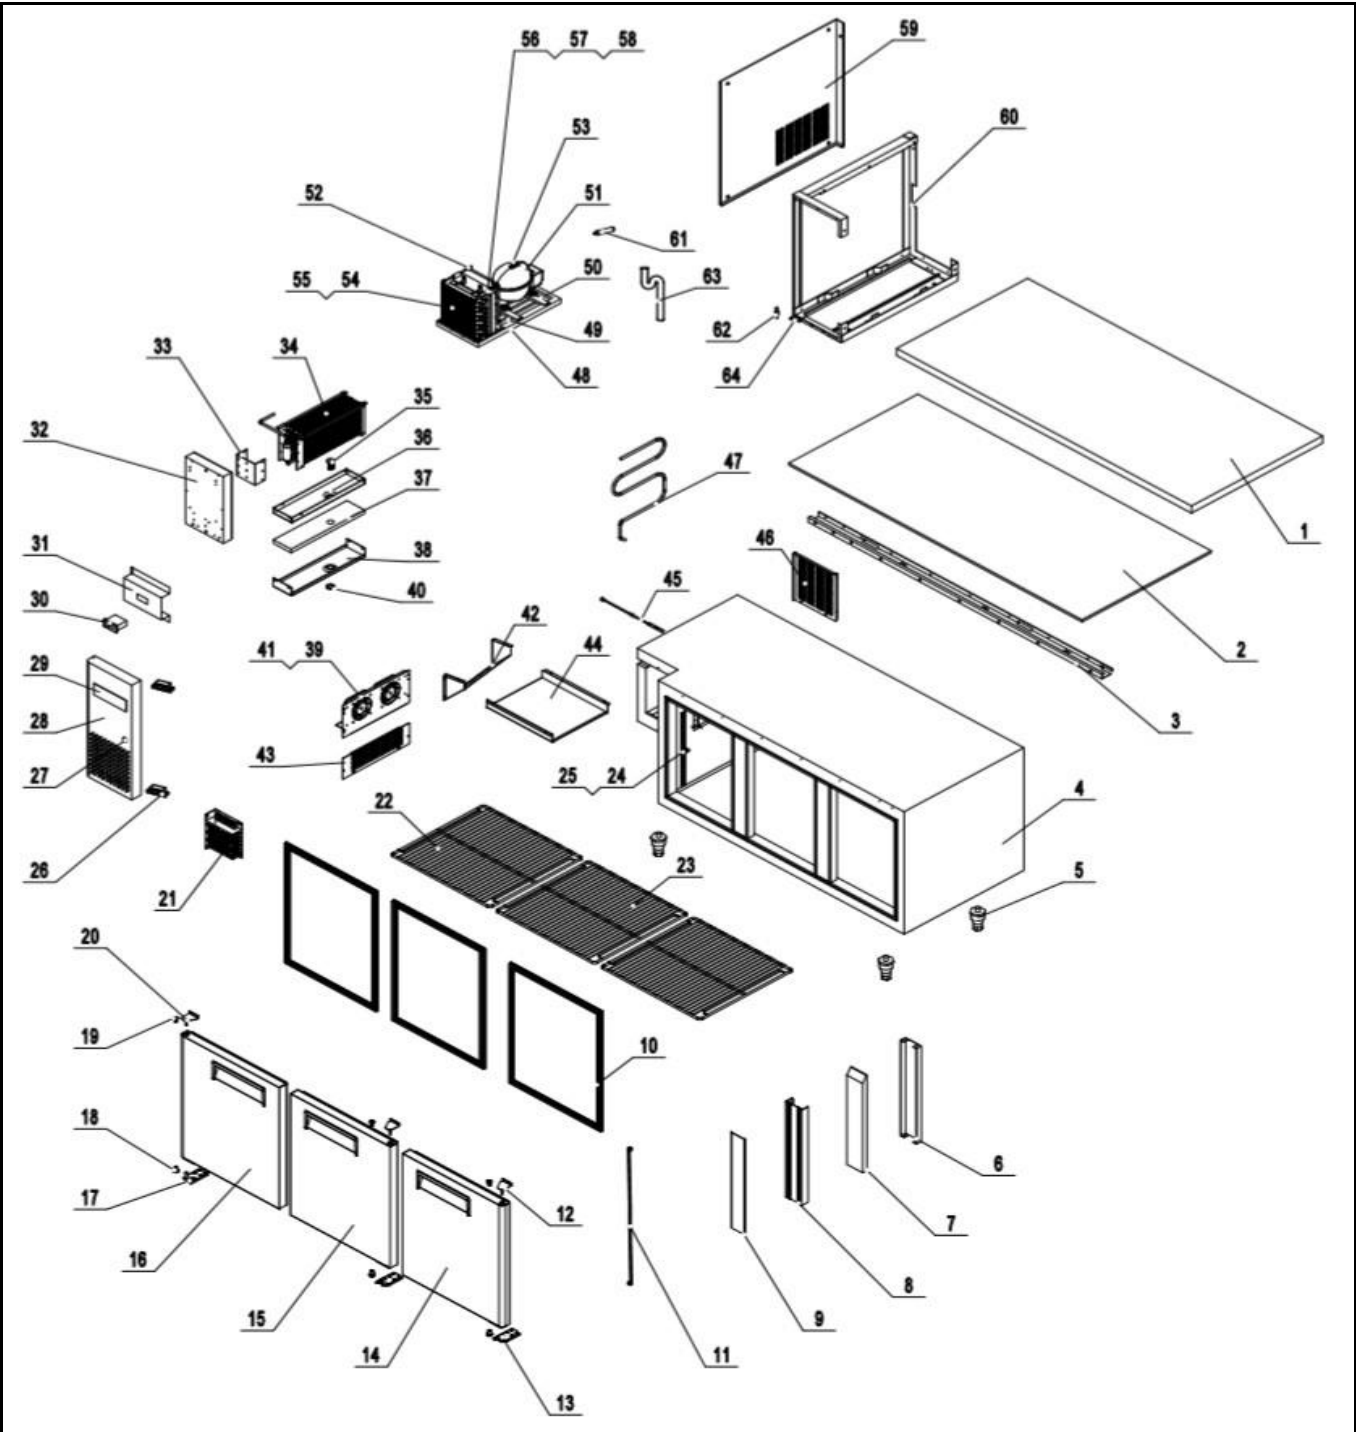

Drawing

Tools for Chefs

Hendi B.V.  
 Steenoven 21  
 3911 TX Rhenen  
 The Netherlands

Batch #	Appliance part#
000000 and up	233382
Description	
Three door refrigerated counter Kitchen Line 390L	

Date	19-08-2020	Revision #	1.0
Revision	First Bill of Materials (BOM)		

### Bill of materials (BOM)

 <b style="font-size: 24px; margin-left: 10px;">HENDI</b> <span style="font-size: 12px; color: green; margin-left: 10px;">Tools for Chefs</span> <b>Hendi B.V.</b> Steenoven 21 3911 TX Rhenen The Netherlands	<b>Batch #</b>	<b>Appliance part#</b>
	000000 and up	<b>233382</b>
	<b>Description</b>	
	Three door refrigerated counter Kitchen Line 390L	

## Circuit diagram

Description

Three door refrigerated counter Kitchen Line  
390L

Date 19-08-2020

Revision # 1.0

Revision First Bill of Materials (BOM)