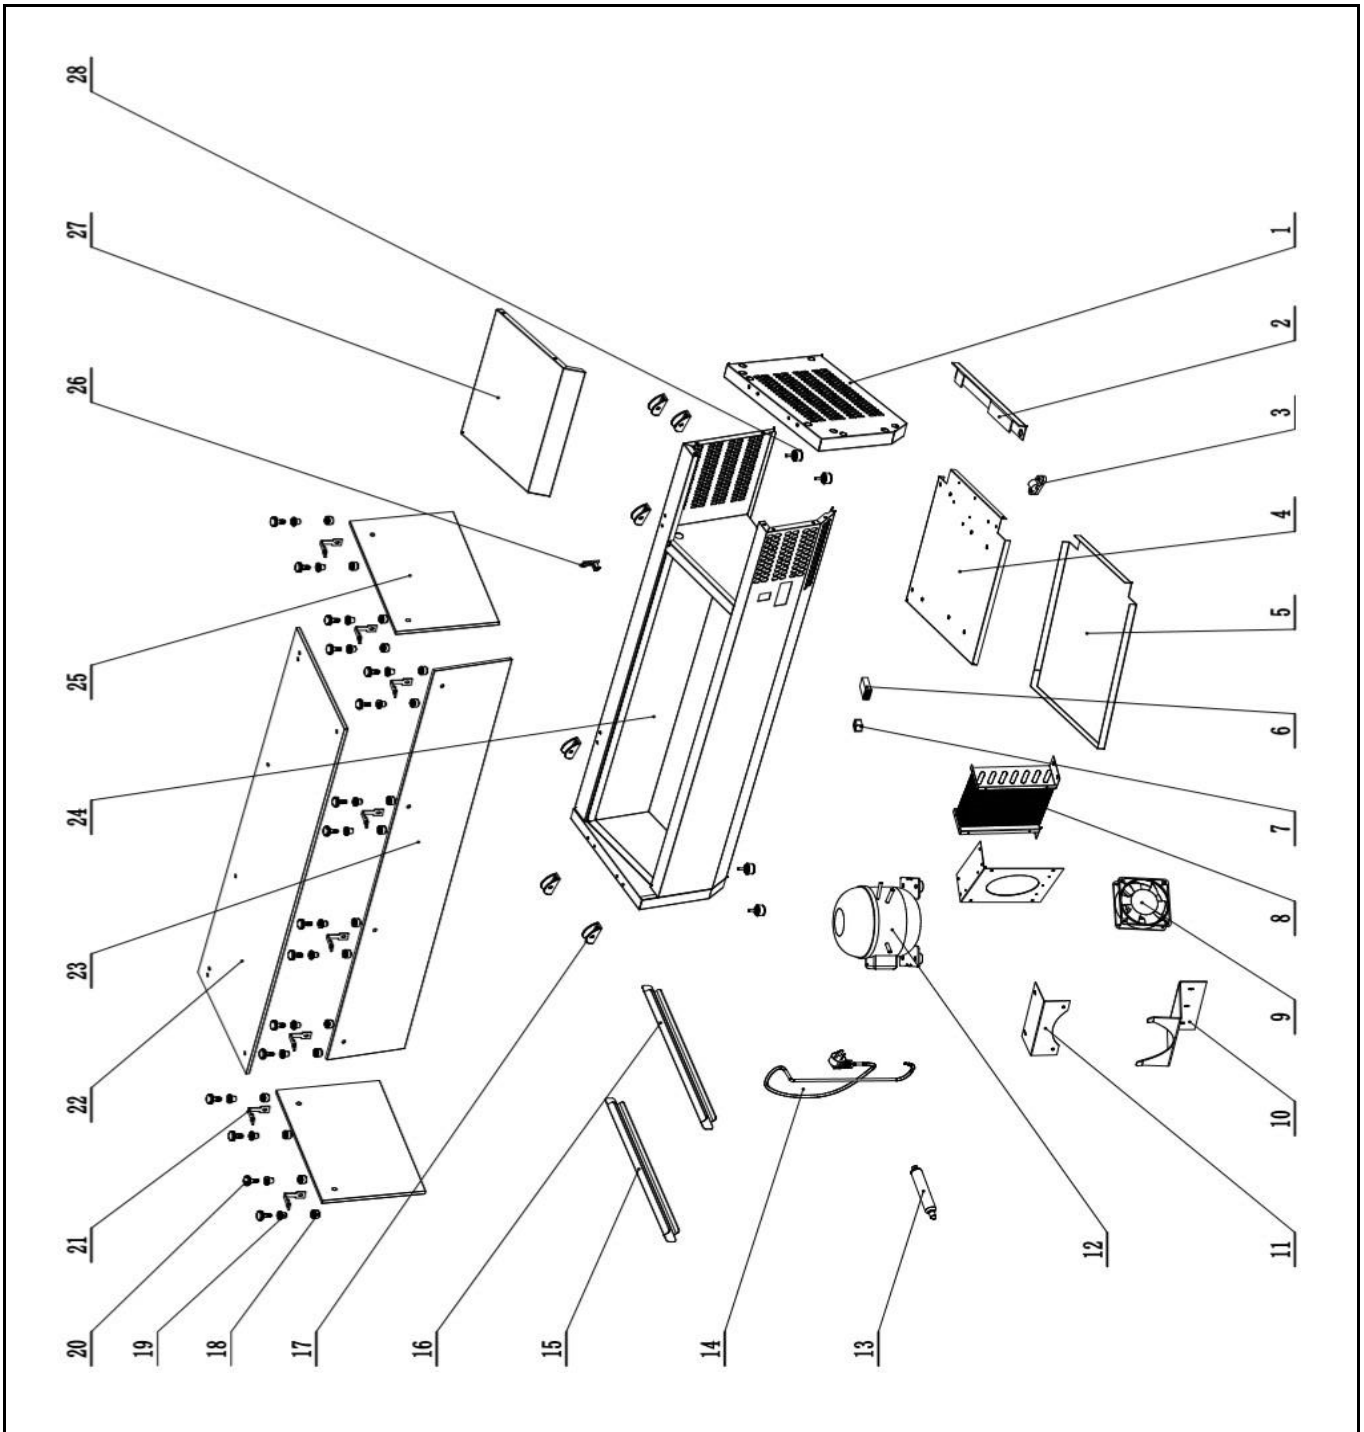

Drawing

HENDI

Tools for Chefs

Hendi B.V.

Steenoven 21
3911 TX Rhenen
The Netherlands

Batch #

181697 and up

Appliance part#

232996

Description

Refrigerated countertop server 9x GN $\frac{1}{3}$

Date 19-08-2020

Revision #

1.0

Revision First Bill of Materials (BOM)

Bill of materials (BOM)

<b style="font-size: 24px; margin-left: 10px;">HENDI Tools for Chefs Hendi B.V. Steenoven 21 3911 TX Rhenen The Netherlands	Batch #	Appliance part#
	181697 and up	232996
	Description	
Refrigerated countertop server 9x GN$\frac{1}{3}$		

Date	19-08-2020	Revision #	1.0
Revision	First Bill of Materials (BOM)		

Item	Description	Part#	Quantity	Remark	Picture
1	Side cover	n/a	1		
2	Bracket side cover	n/a	1		
3	Pull relief	n/a	1		
4	Bracket	n/a	1		
5	Bottom cover	n/a	1		
6	Digital controller	956366	1		
7	Switch	205426	1		
8	Condensor	n/a	1		
9	Fan	931875	1		
10	Lower bracket fan	n/a	1		
11	Upper bracket fan	n/a	1		
12	Compressor (HYB81MHUa)	n/a	1		
13	Dryer filter	n/a	1		
14	Power cord	931554	1		
15	Adaptor bar	956625	1	(70x330mm)	
16	Adaptor bar	952313	7	(25x330mm)	
17	Fixture glass	931639	6		
18	Nut	nss	16		
19	Stand-off	nss	16		
20	Screw	nss	16		
21	Angle bracket	931646	8		
22	Upper glass plate	956700	1	(1993x390x8mm)	
23	Back glass plate	956717	1	(1970x195x8mm)	
24	Frame	n/a	1		
25	Left/right glass	956656	1	(390x195x8mm)	
26	Holder probe	n/a	1		
27	Top cover	n/a	1		
28	Feet	931523	4		

n/a -> not available

nss -> not sold separately