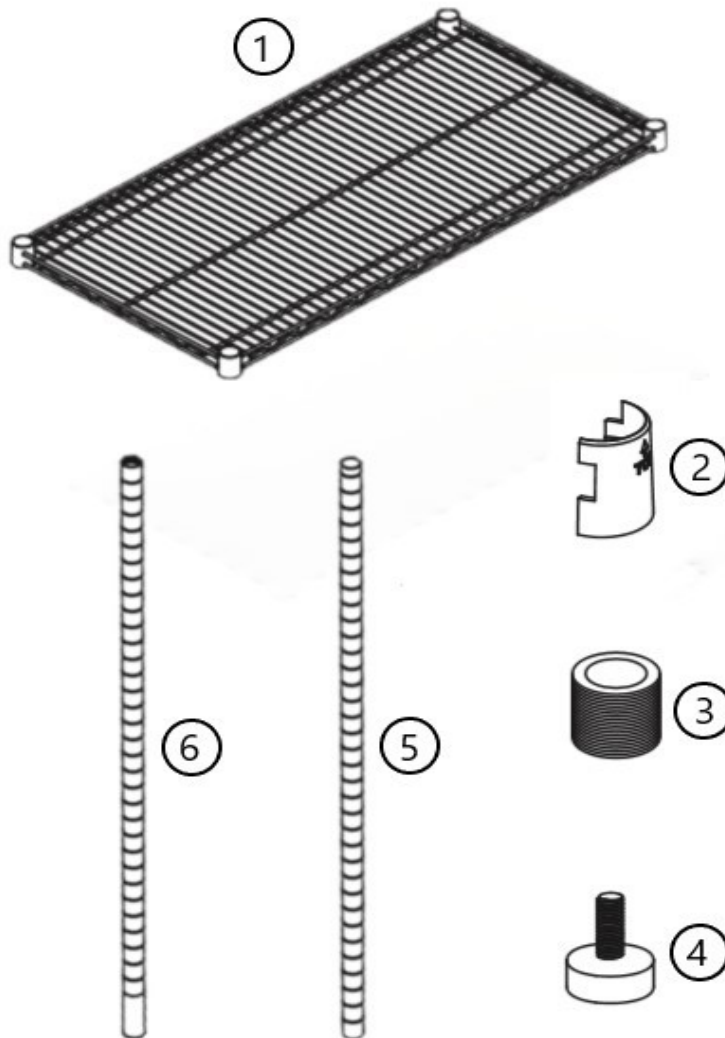

Heavy duty storage rack

Date 04-06-2020

Revision #

1.0

Revision First Bill of Materials (BOM)

Bill of materials (BOM)

 HENDI Tools for Chefs Hendi B.V. Steenoven 21 3911 TX Rhenen The Netherlands	Batch #	Appliance part#
	000000 and up	812259
	Description	
Heavy duty storage rack		

Date	04-06-2020	Revision #	1.0
Revision	First Bill of Materials (BOM)		

Item	Description	Part#	Quantity	Remark	Picture
1	Shelf	n/a	4		
2	Slip sleeve	812211	16	Set of 2	
3	Connection set	812228	1	Set of 4	
4	Feet	933619	1	Set of 4	
5	Upper stand	n/a	4		
6	Lower stand	n/a	4		