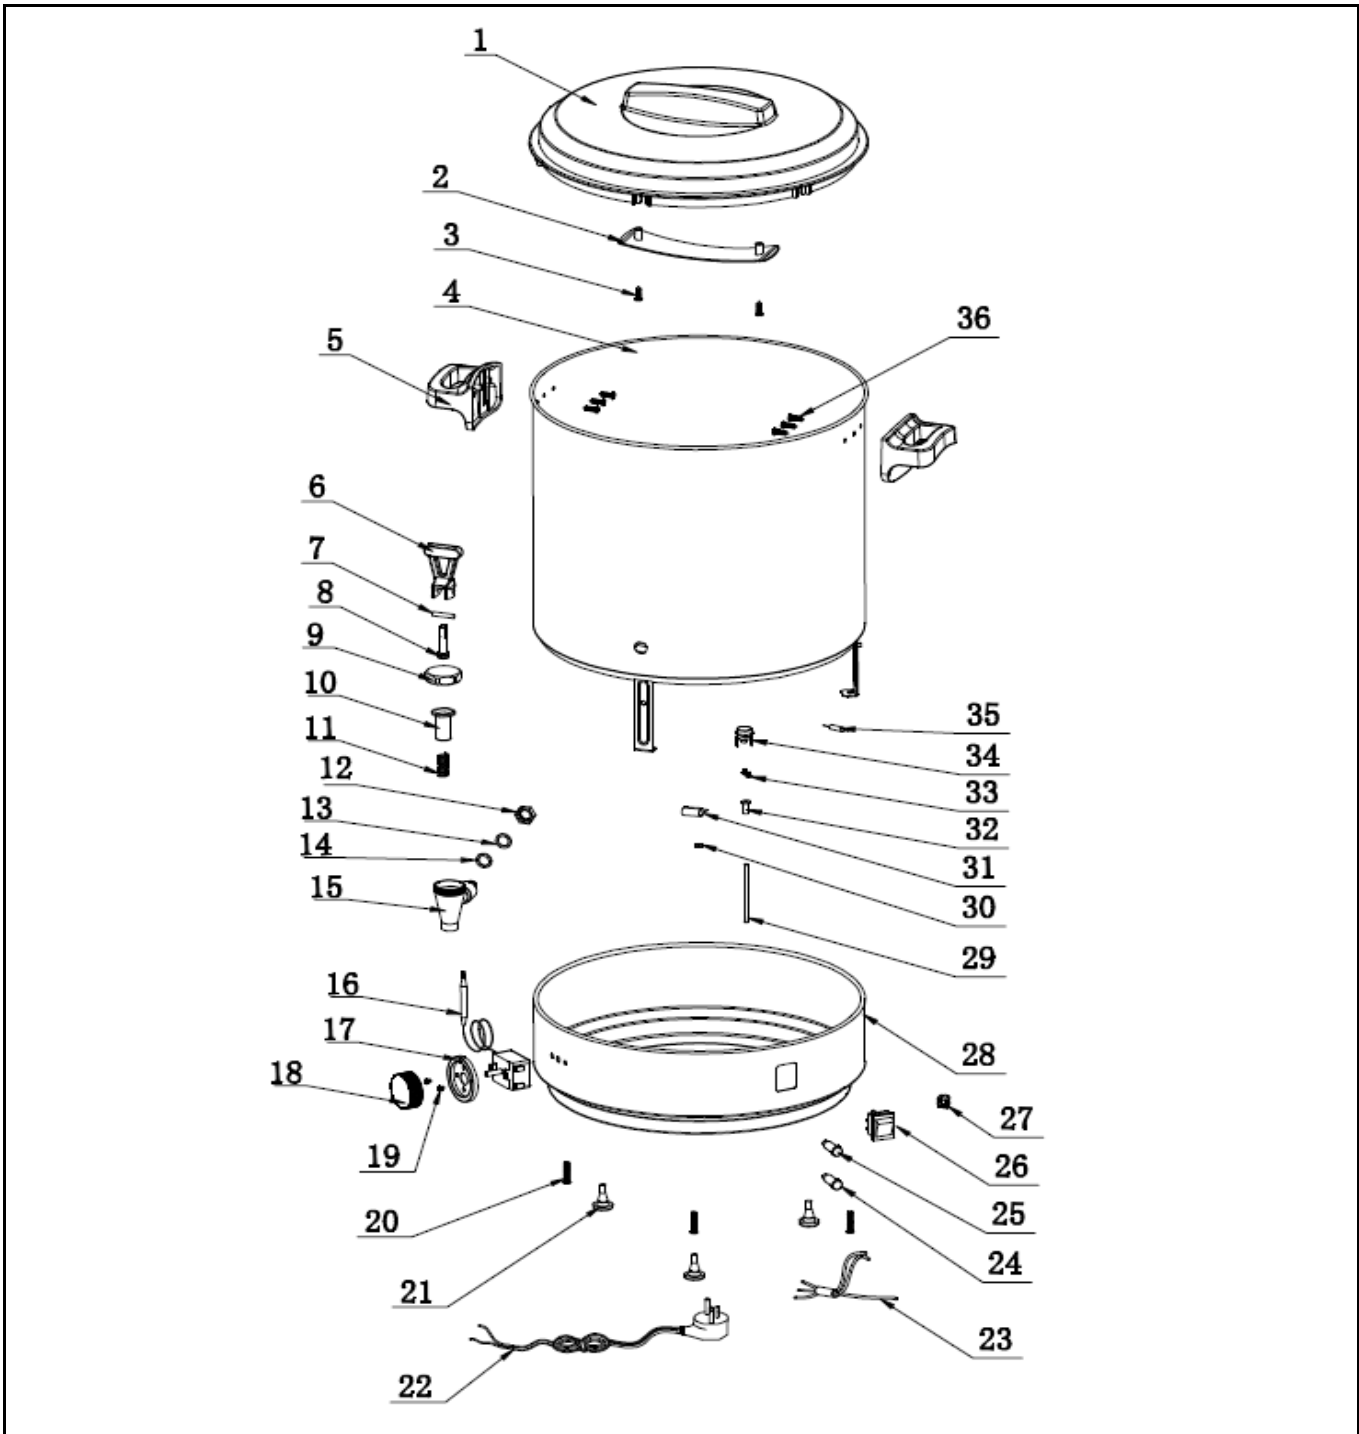

Drawing

Tools for Chefs

Hendi B.V.
 Steenoven 21
 3911 TX Rhenen
 The Netherlands

Batch #
 HK045318 and
 up

Appliance part#
240700

Description
 Hot drinks boiler 28L Stainless steel

Date	24-08-2020	Revision #	1.0
Revision	New model heating element		

Date	24-08-2020	Revision #	1.0
Revision	New model heating element		

Item	Description	Part#	Quantity	Remark	Picture
1	Lid	880098	1	Incl. item 2 and 3	
2	Inner cover	nss	1	Available as 880098	
3	Screw	nss	2	Available as 880098	
4	Container	n/a	1		
5	Handle	nss	2		
6	Faucet handle	nss	1	Available as 952320	
7	Faucet handle axle	nss	1	Available as 952320	
8	Faucet pull bar	nss	1	Available as 952320	
9	Faucet cover	nss	1	Available as 952320	
10	Faucet silicone stop	nss	1	Available as 952320	
11	Faucet spring	nss	1	Available as 952320	
12	Faucet nut	nss	1	Available as 952320	
13	Faucet seal "A"	nss	1	Available as 952320	
14	Faucet seal "B"	nss	1	Available as 952320	
15	Faucet	952320	1	Incl. item 6 ~ 14	
16	Thermostat	881514	1		
17	Knob backplate	nss	1	Available as 880333	
18	Knob	880333	1	Incl. item 17 and 19	
19	Screw	nss	1	Available as 880333	
20	Screw	n/a	3		
21	Feet	880548	1	Set of 3	
22	Power cord	912027	1		
23	Wire harness	n/a	1		
24	Indicator light (orange)	912003	1		
25	Indicator light (green)	205471	1		
26	Switch	876800	1		
27	Pull relief	n/a	1		
28	Housing (base)	n/a	1		
29	Reset pin	n/a	1		
30	Nut	n/a	1		
31	Bracket	n/a	1		
32	Silicone sleeve	n/a	1		
33	Screw	n/a	2		
34	Clixon 150°C	980378	1	Manual reset	
35	Thermal fuse	n/a	1	Obtain locally	
36	Screw for handle		6		
*	Relay board	881057	1	Not shown on drawing	

n/a -> not available

nss -> not sold separately

Circuit diagram

 HENDI Tools for Chefs Hendi B.V. Steenoven 21 3911 TX Rhenen The Netherlands	Batch #	Appliance part#
	HK045318 and up	240700
	Description	
Hot drinks boiler 28L Stainless steel		