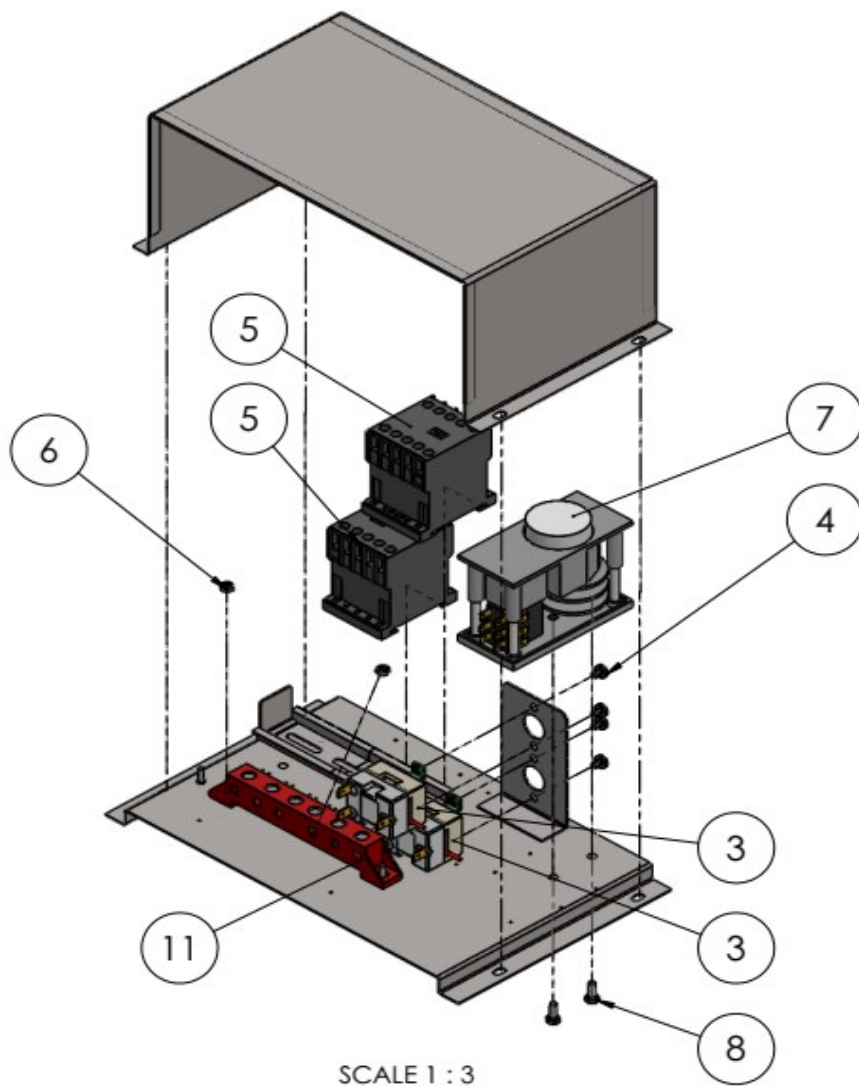

Drawing

Tools for Chefs

Hendi B.V.
Steenoven 21
3911 TX Rhenen
The Netherlands

Batch #

181797 and up

Appliance part#

233054

Description

Dishwasher K50
With drain and detergent pump

Date	09-09-2021	Revision #	Revision version
Revision	First bill of materials (BOM)