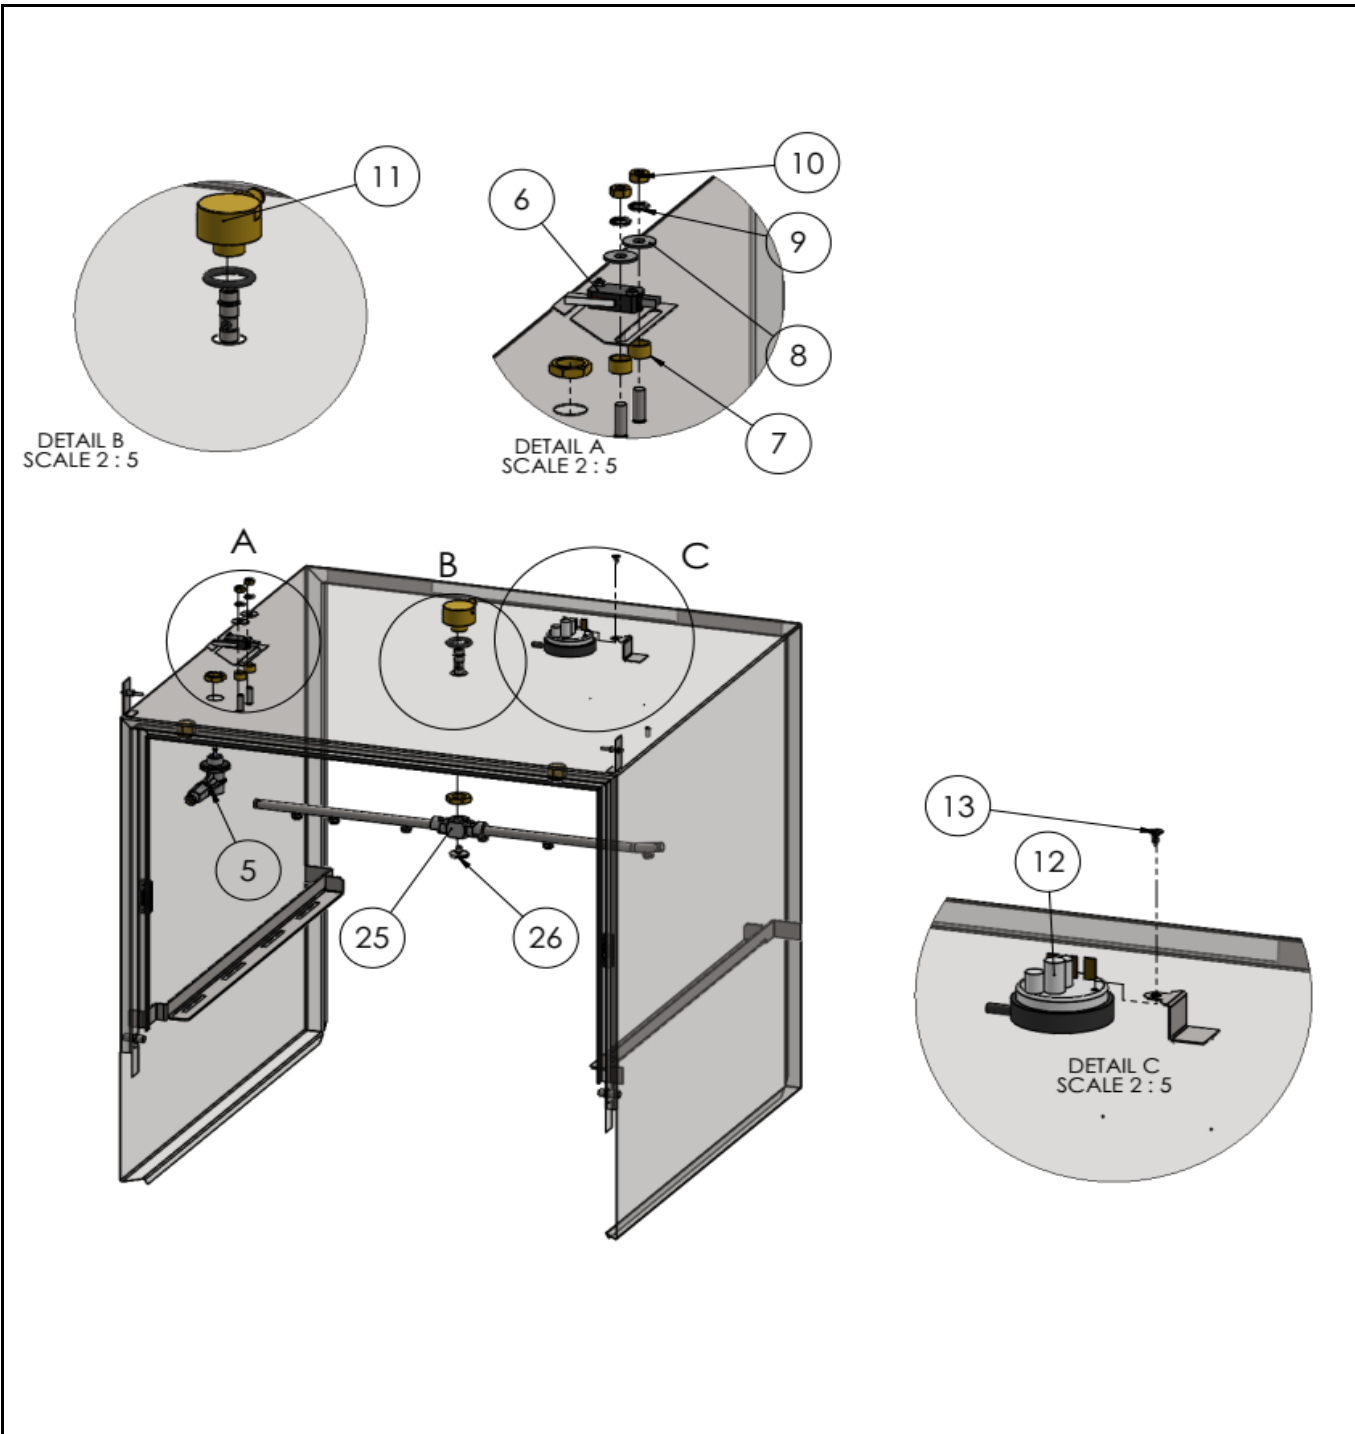

Drawing

Tools for Chefs

Hendi B.V.
Steenoven 21
3911 TX Rhenen
The Netherlands

Batch #	Appliance part#
181797 and up	233054

Description
Dishwasher K50 With drain and detergent pump

Date	09-09-2021	Revision #	Revision version
Revision	First bill of materials (BOM)