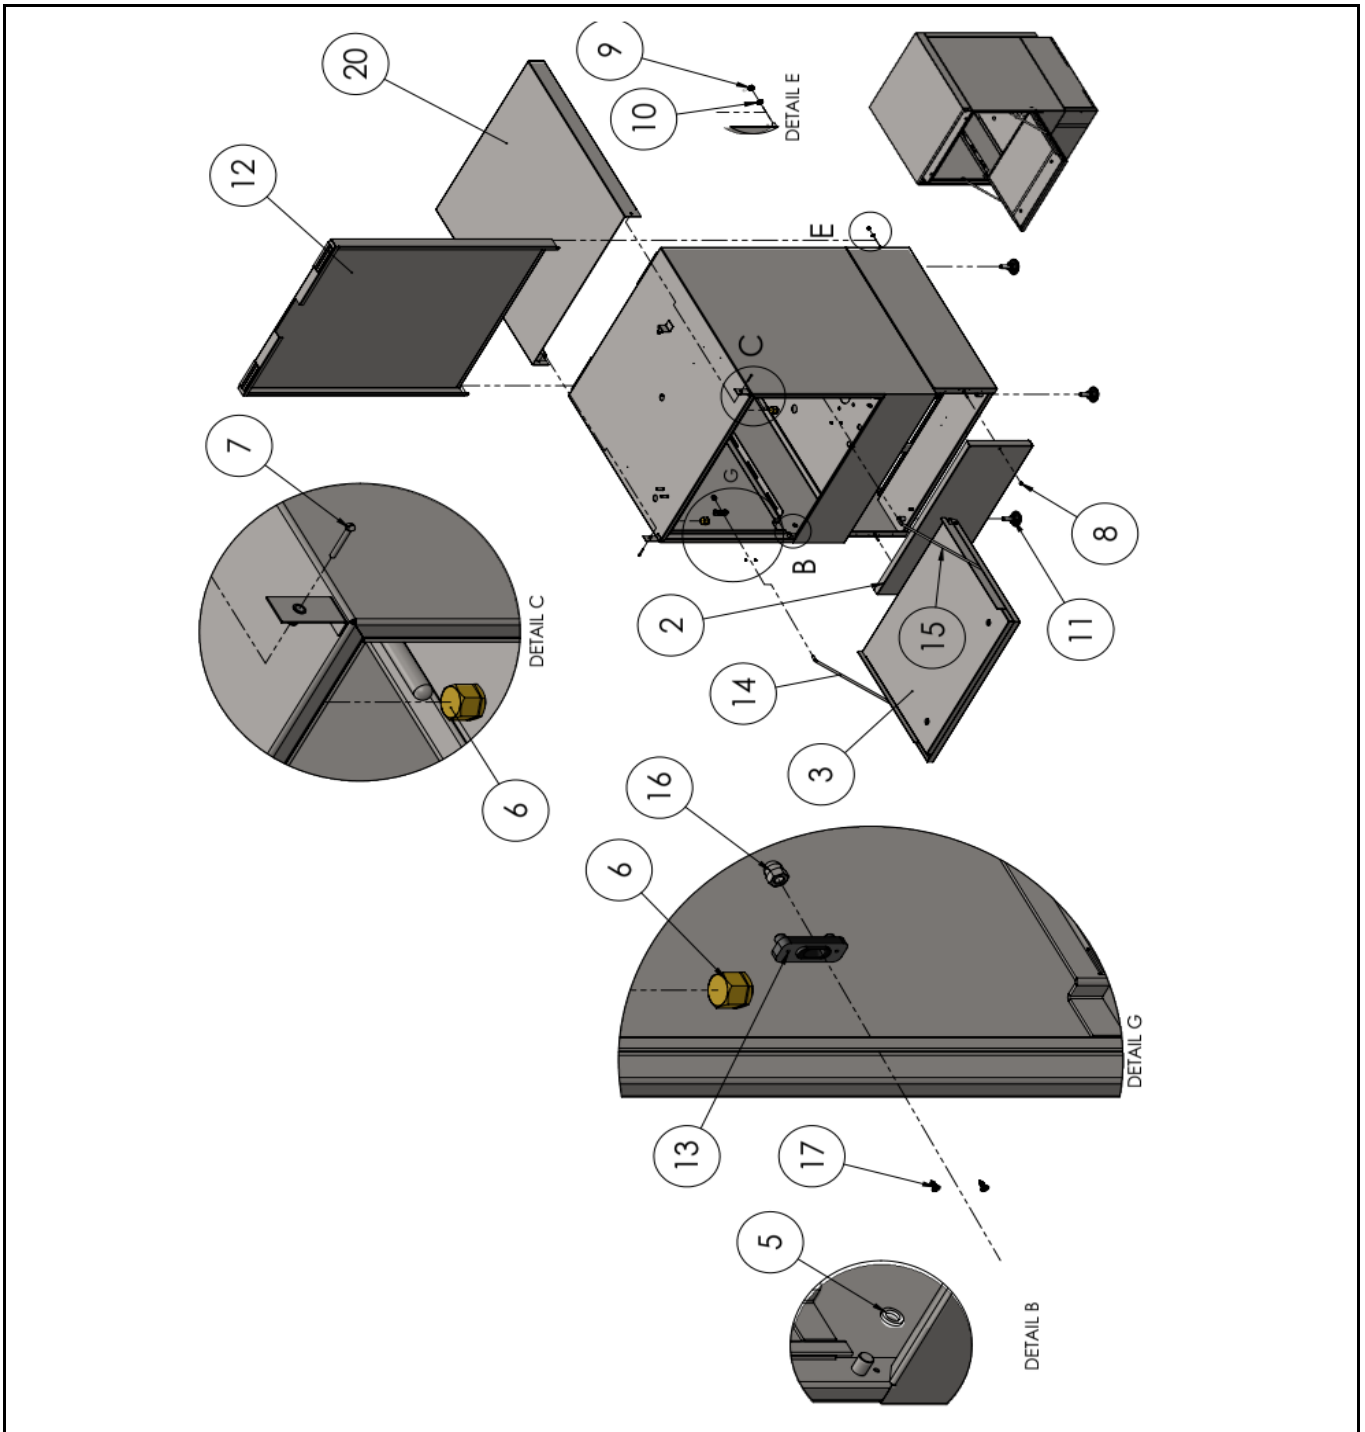

Drawing

HENDI

Tools for Chefs

Hendi B.V.

Steenoven 21
3911 TX Rhenen
The Netherlands

Batch #

181797 and up

Appliance part#

233054

Description

Dishwasher K50
With drain and detergent pump

Date	09-09-2021	Revision #	Revision version
Revision	First bill of materials (BOM)