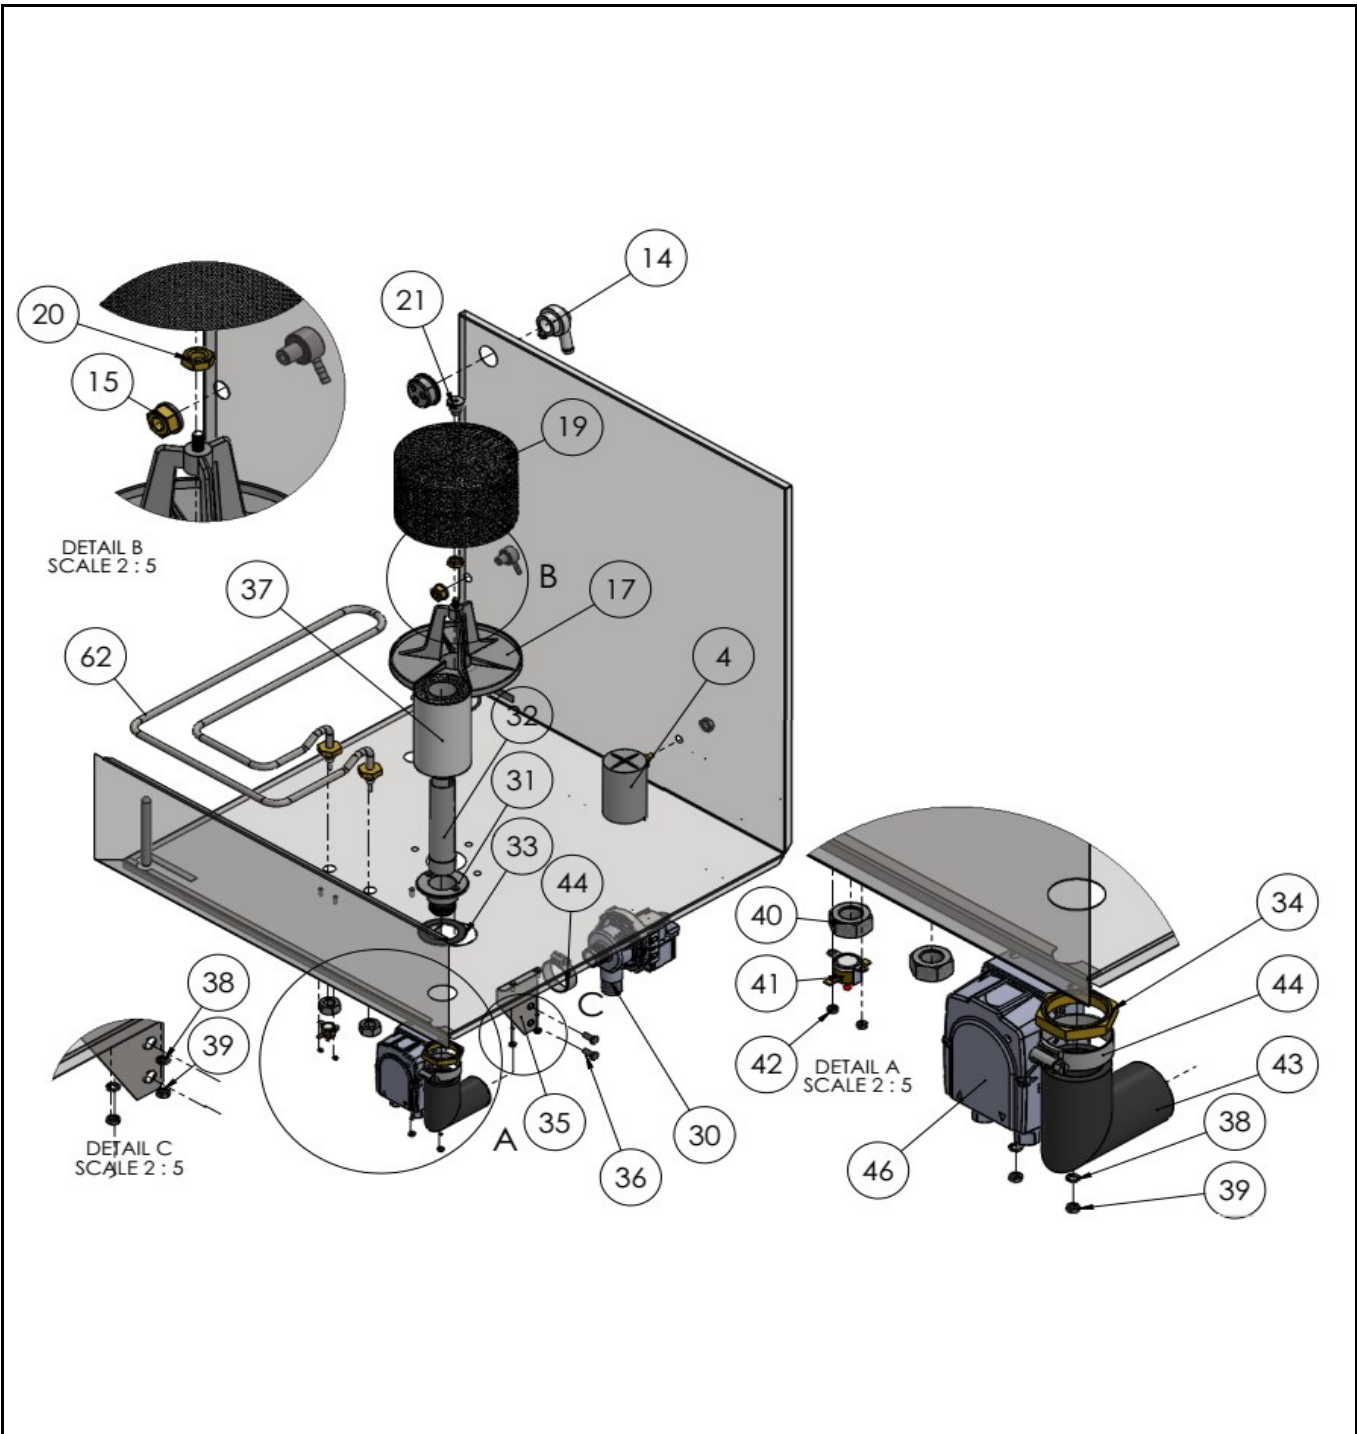

Drawing

Tools for Chefs

Hendi B.V.
Steenoven 21
3911 TX Rhenen
The Netherlands

Batch #
181797 and up

Appliance part#
233054

Description
Dishwasher K50
With drain and detergent pump

Date	09-09-2021	Revision #	Revision version
Revision	First bill of materials (BOM)