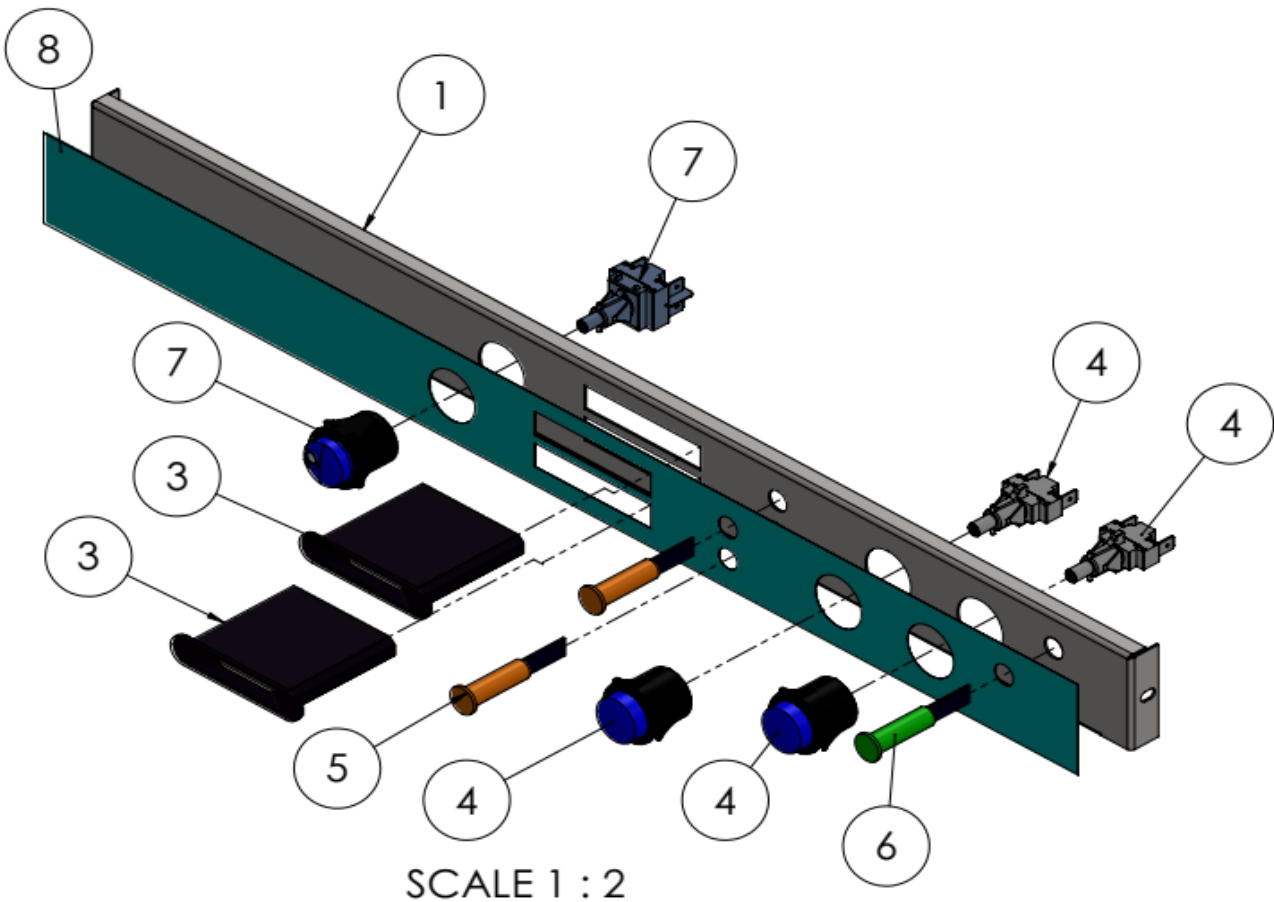

Drawing

Tools for Chefs

Hendi B.V.
Steenoven 21
3911 TX Rhenen
The Netherlands

Batch #
181797 and up

Appliance part#
233054

Description
Dishwasher K50
With drain and detergent pump

Date	09-09-2021	Revision #	Revision version
Revision	First bill of materials (BOM)