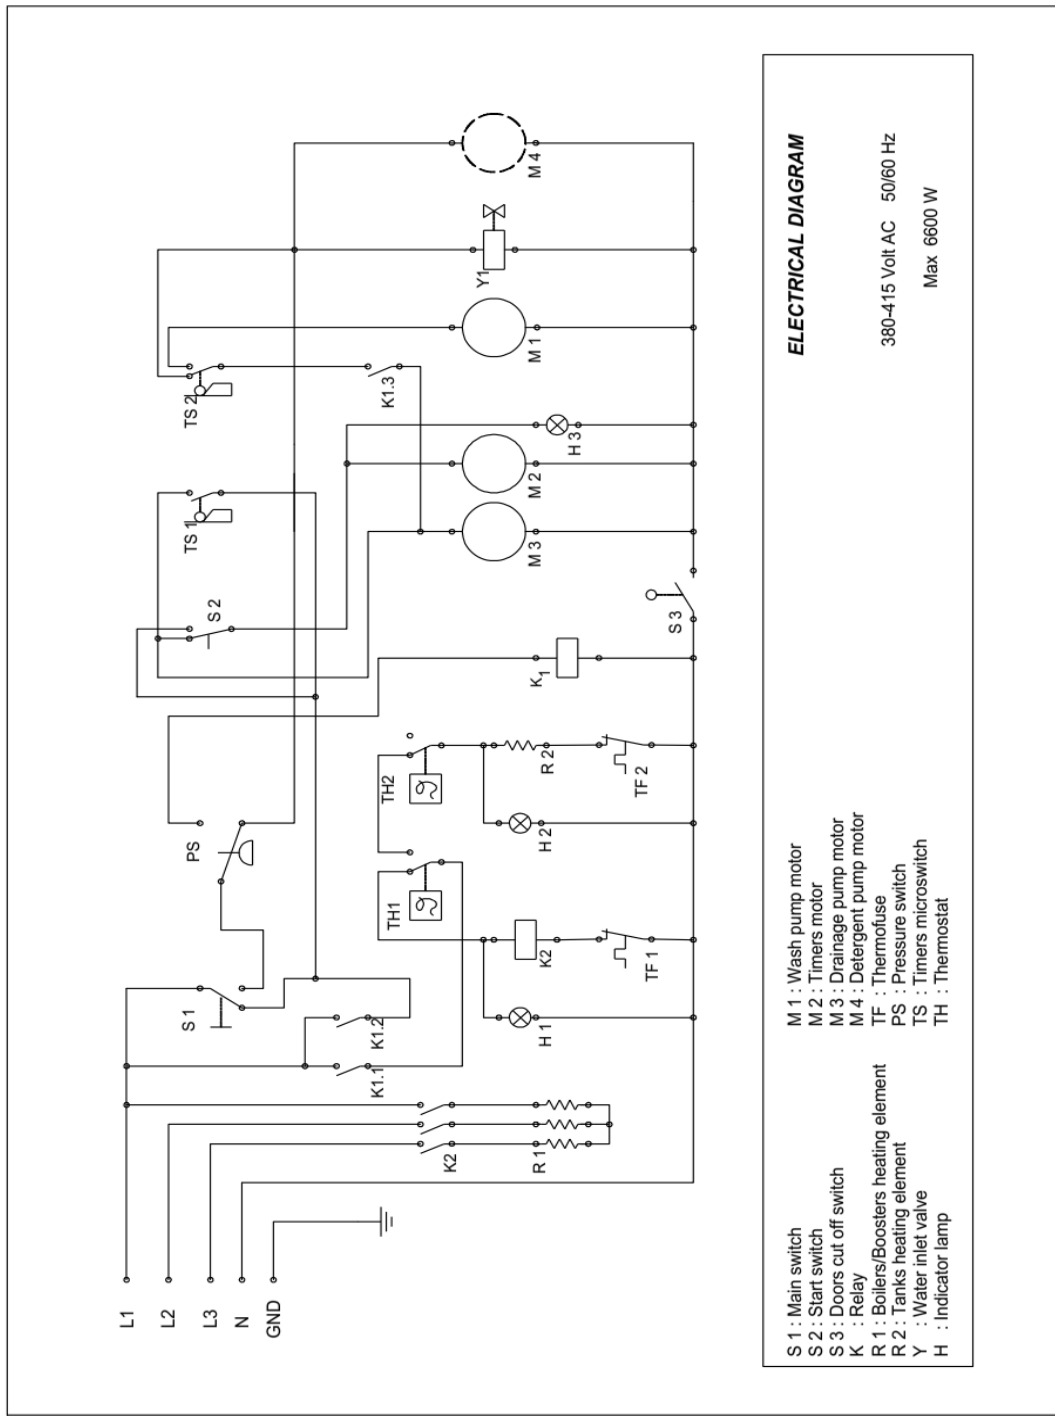

Circuit diagram

HENDI

Tools for Chefs

Hendi B.V.
Steenoven 21
3911 TX Rhenen
The Netherlands

Batch #

181797 and up

Appliance part#

233054

Description

Dishwasher K50
With drain and detergent pump

Date	09-09-2021	Revision #	Revision version
Revision	First bill of materials (BOM)		

- S 1 : Main switch
- S 2 : Start switch
- S 3 : Doors cut off switch
- K : Relay
- R 1 : Boilers/Boosters heating element
- R 2 : Tanks heating element
- Y : Water inlet valve
- H : Indicator lamp
- M 1 : Wash pump motor
- M 2 : Timers motor
- M 3 : Drainage pump motor
- M 4 : Detergent pump motor
- TF : Thermofuse
- PS : Pressure switch
- TS : Timers microswitch
- TH : Thermostat