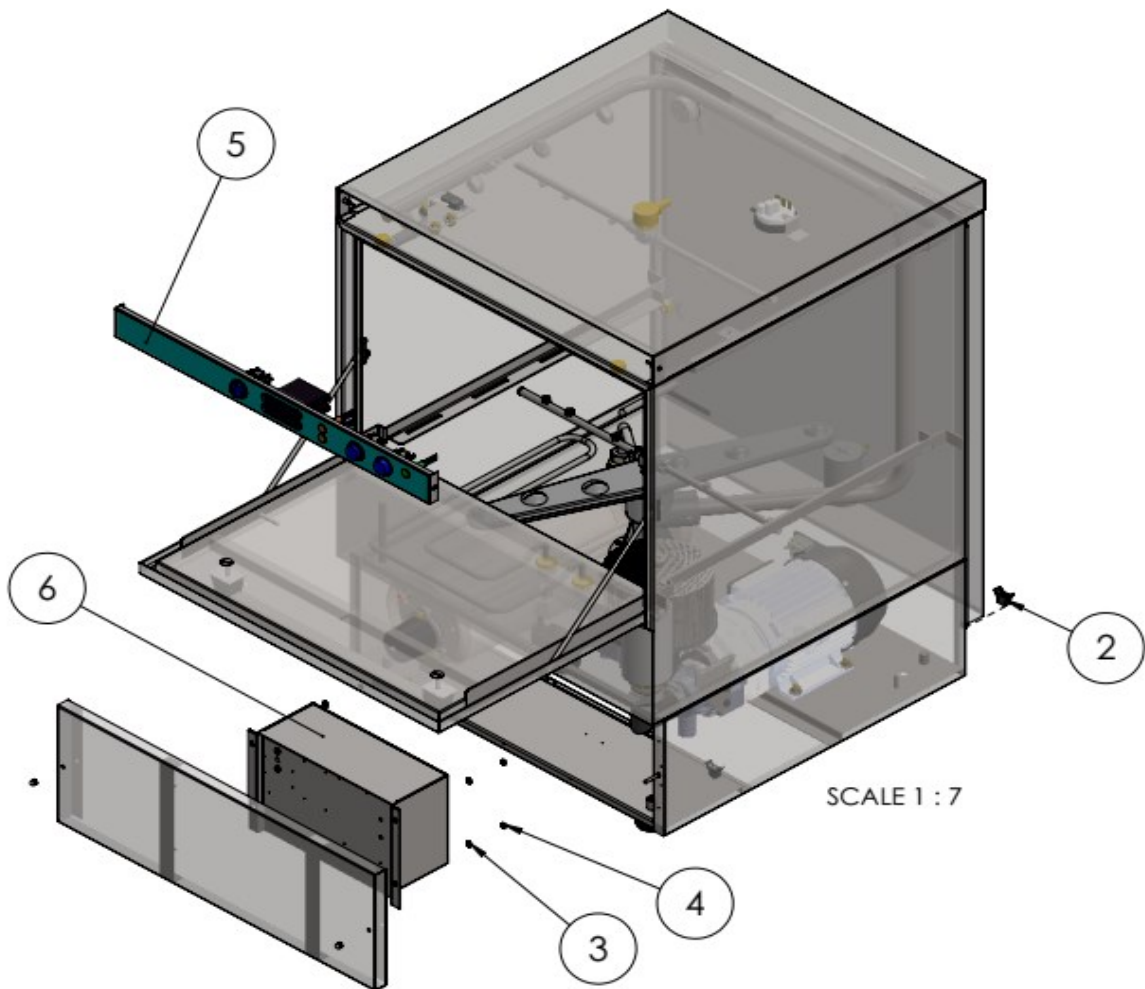

181797 and up

Appliance part#

233054

Description

Dishwasher K50
With drain and detergent pump

Date	09-09-2021	Revision #	Revision version
Revision	First bill of materials (BOM)		

Bill of materials (BOM)

 <b style="font-size: 24px; margin-left: 10px;">HENDI <small style="color: green; margin-left: 10px;">Tools for Chefs</small> Hendi B.V. Steenoven 21 3911 TX Rhenen The Netherlands	Batch #	Appliance part#
	181797 and up	233054
	Description	
Dishwasher K50 With drain and detergent pump		