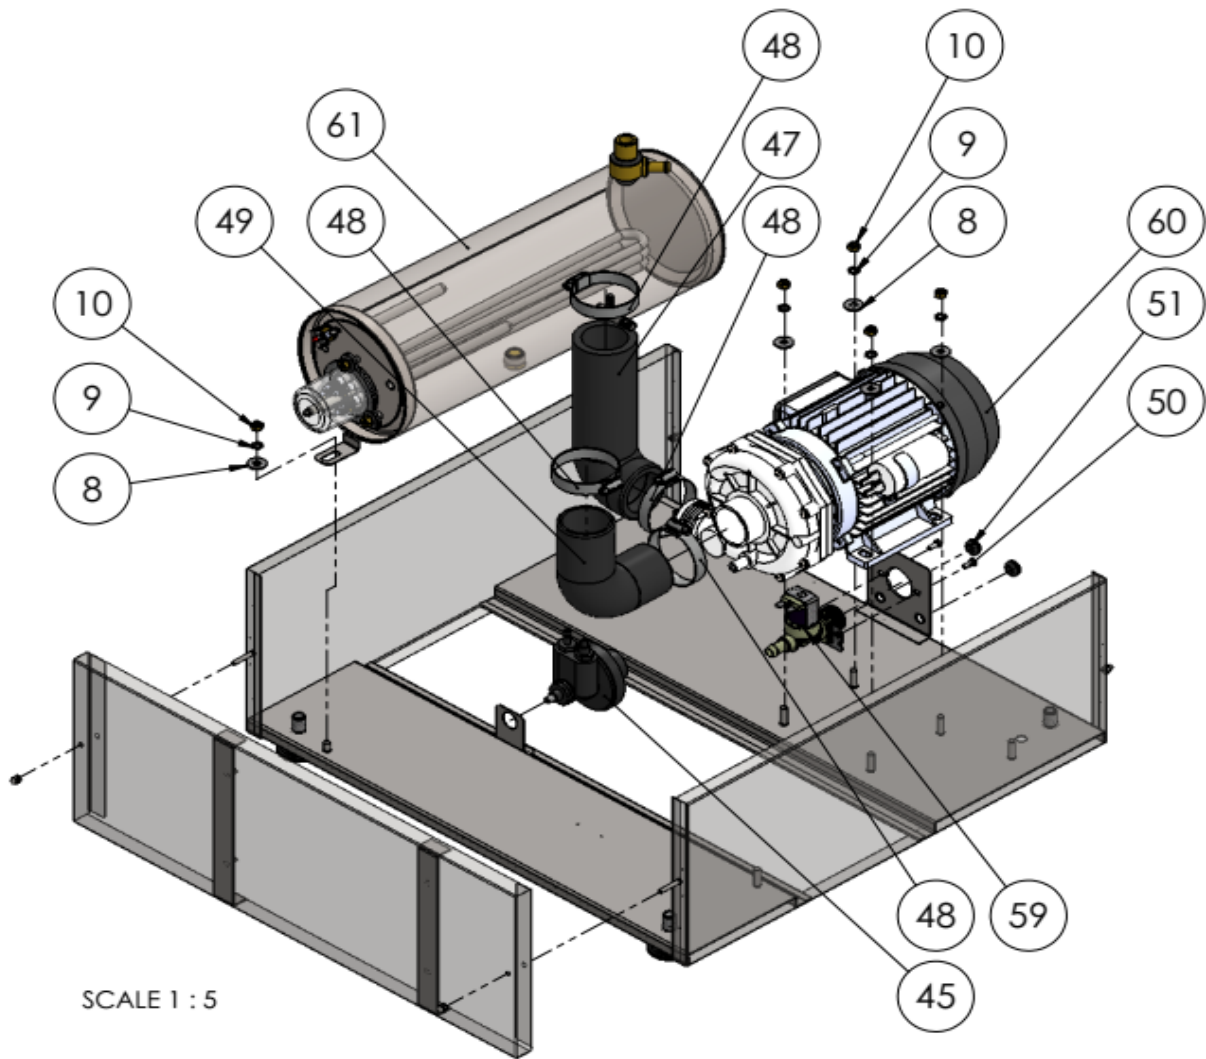

Drawing

Tools for Chefs

Hendi B.V.
Steenoven 21
3911 TX Rhenen
The Netherlands

Batch #
181797 and up

Appliance part#
233054

Description
Dishwasher K50
With drain and detergent pump

Date	09-09-2021	Revision #	Revision version
Revision	First bill of materials (BOM)