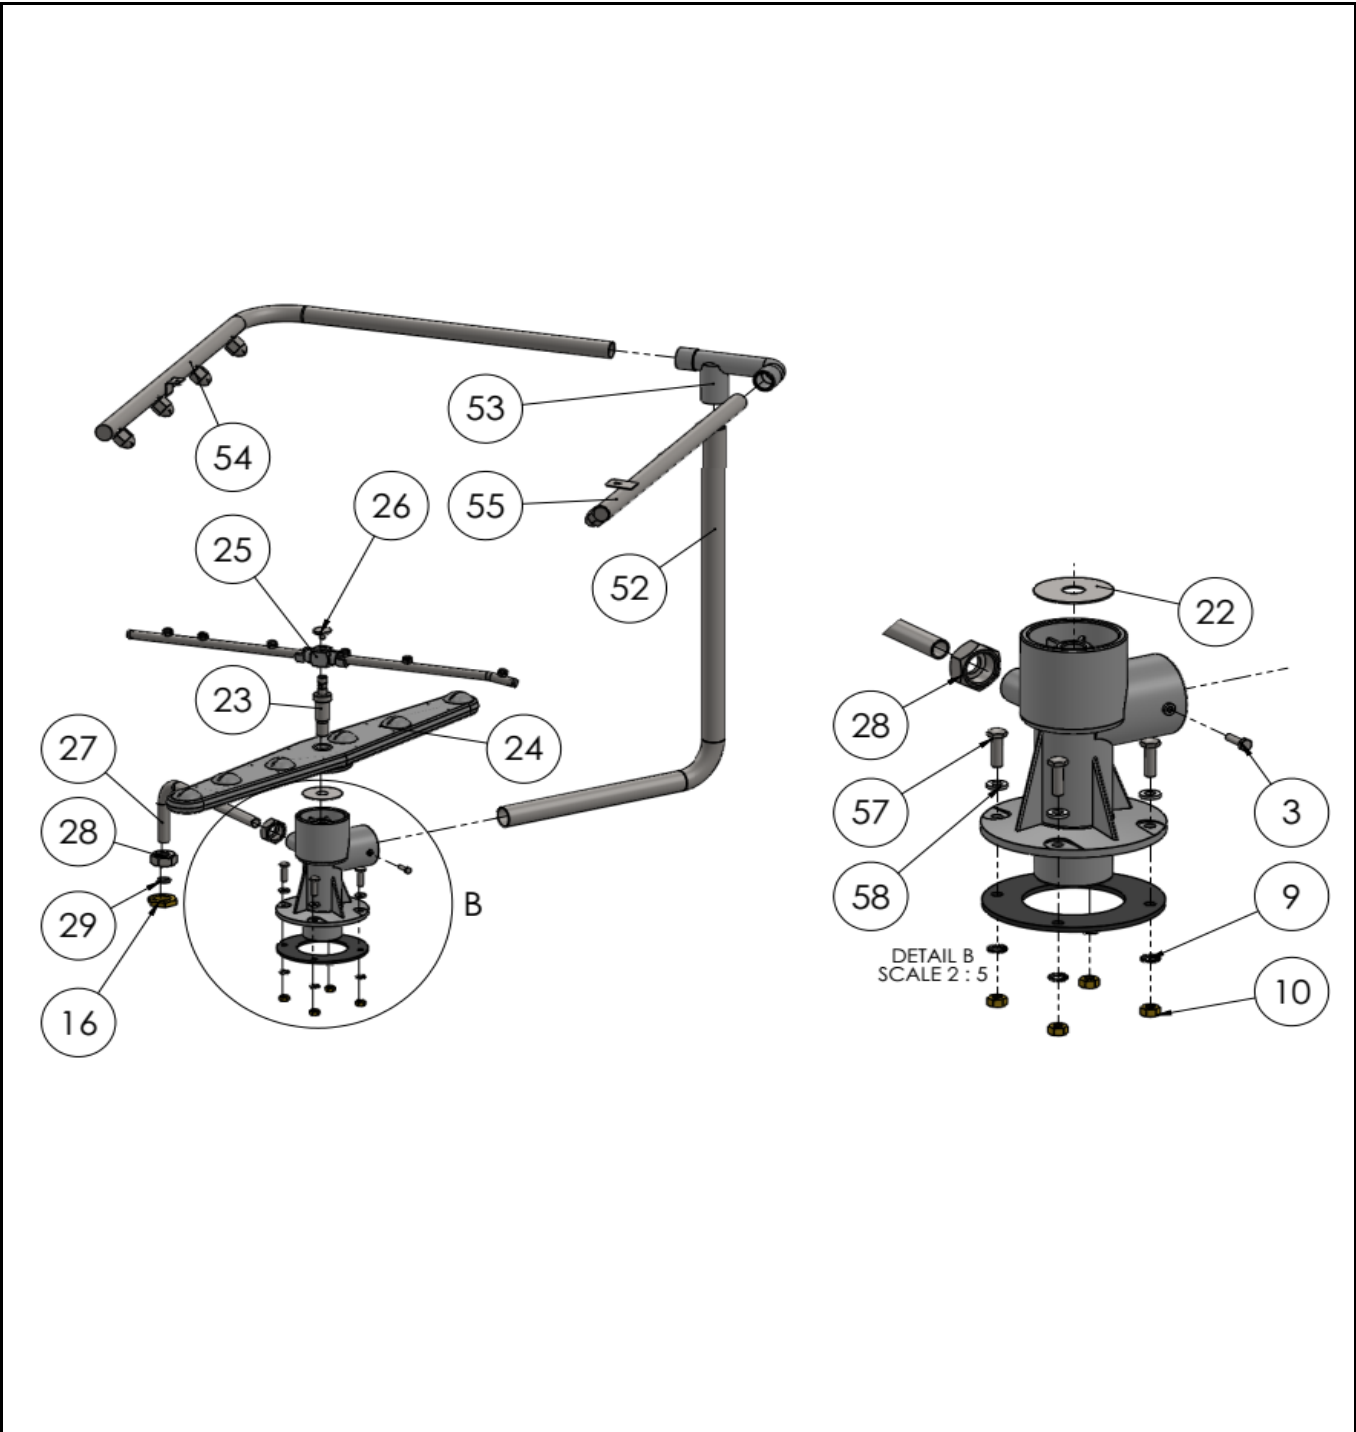

Drawing

Tools for Chefs

Hendi B.V.
Steenoven 21
3911 TX Rhenen
The Netherlands

Batch #
181797 and up

Appliance part#
233054

Description
Dishwasher K50
With drain and detergent pump

Date	09-09-2021	Revision #	Revision version
Revision	First bill of materials (BOM)