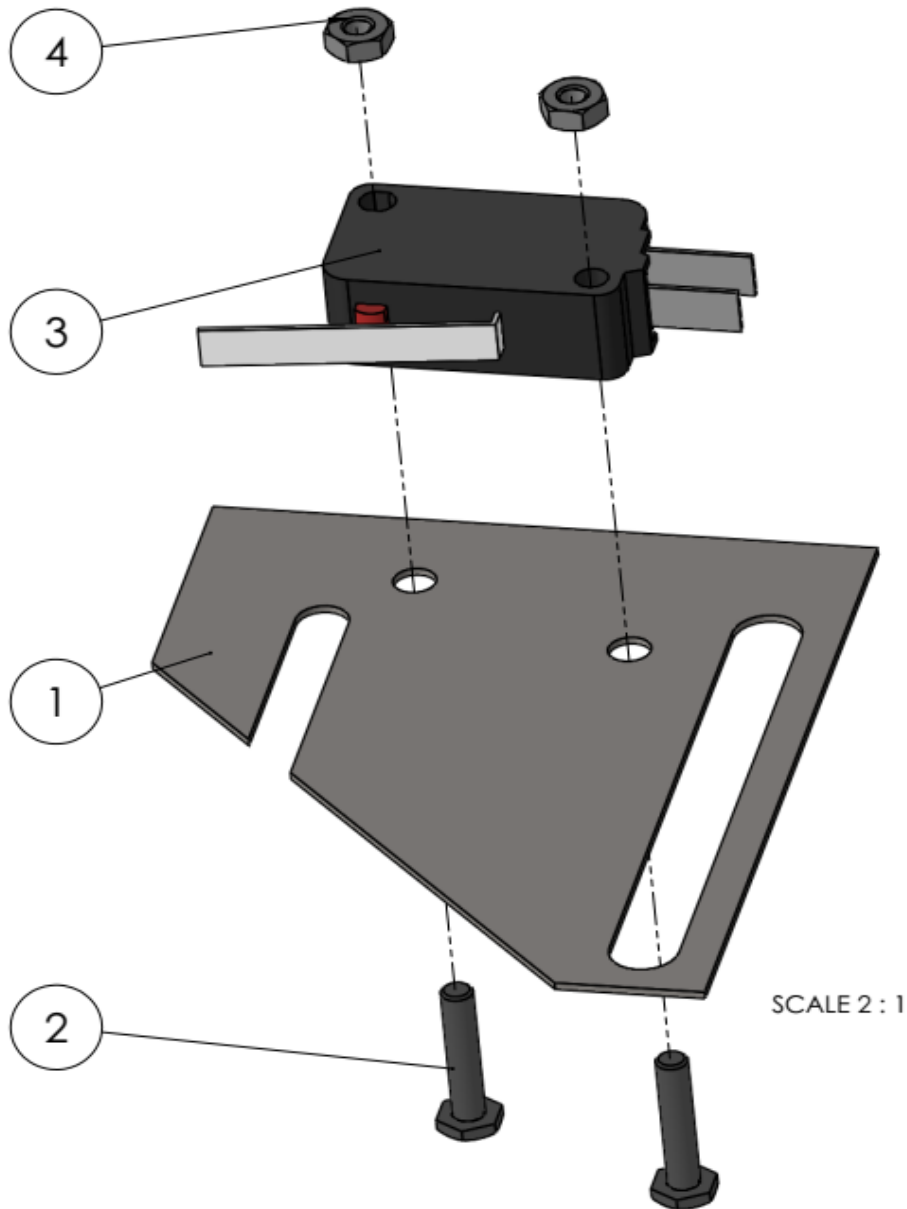

Drawing

Tools for Chefs

Hendi B.V.
Steenoven 21
3911 TX Rhenen
The Netherlands

Batch #

181797 and up

Appliance part#

233054

Description

Dishwasher K50
With drain and detergent pump

Date	09-09-2021	Revision #	Revision version
Revision	First bill of materials (BOM)