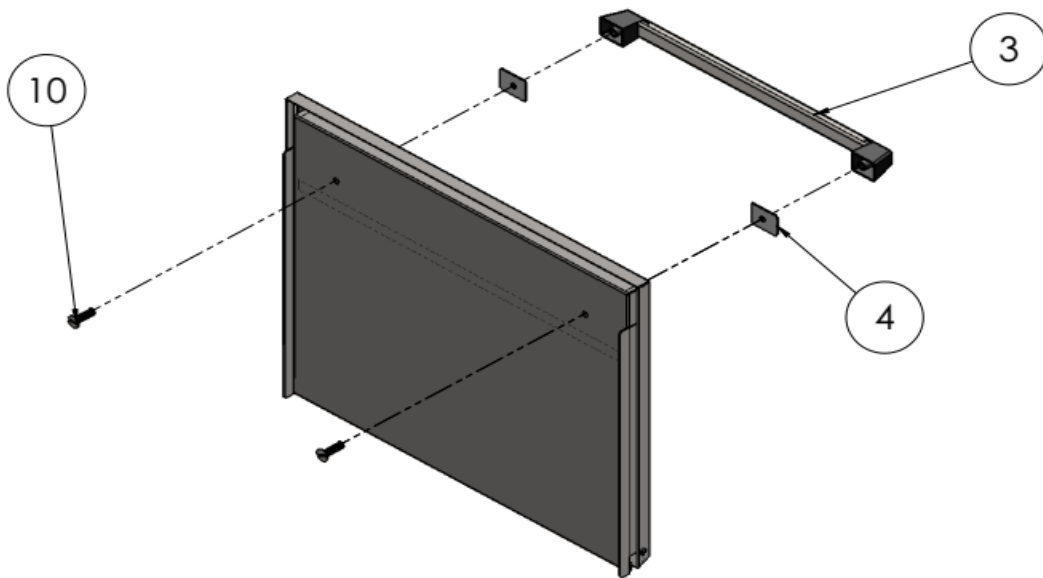

Drawing

HENDI Tools for Chefs Hendi B.V. Steenoven 21 3911 TX Rhenen The Netherlands	Batch #	Appliance part#
	181797 and up	233054
	Description	
	Dishwasher K50 With drain and detergent pump	

Date	09-09-2021	Revision #	Revision version
Revision	First bill of materials (BOM)		

SCALE 1 : 5