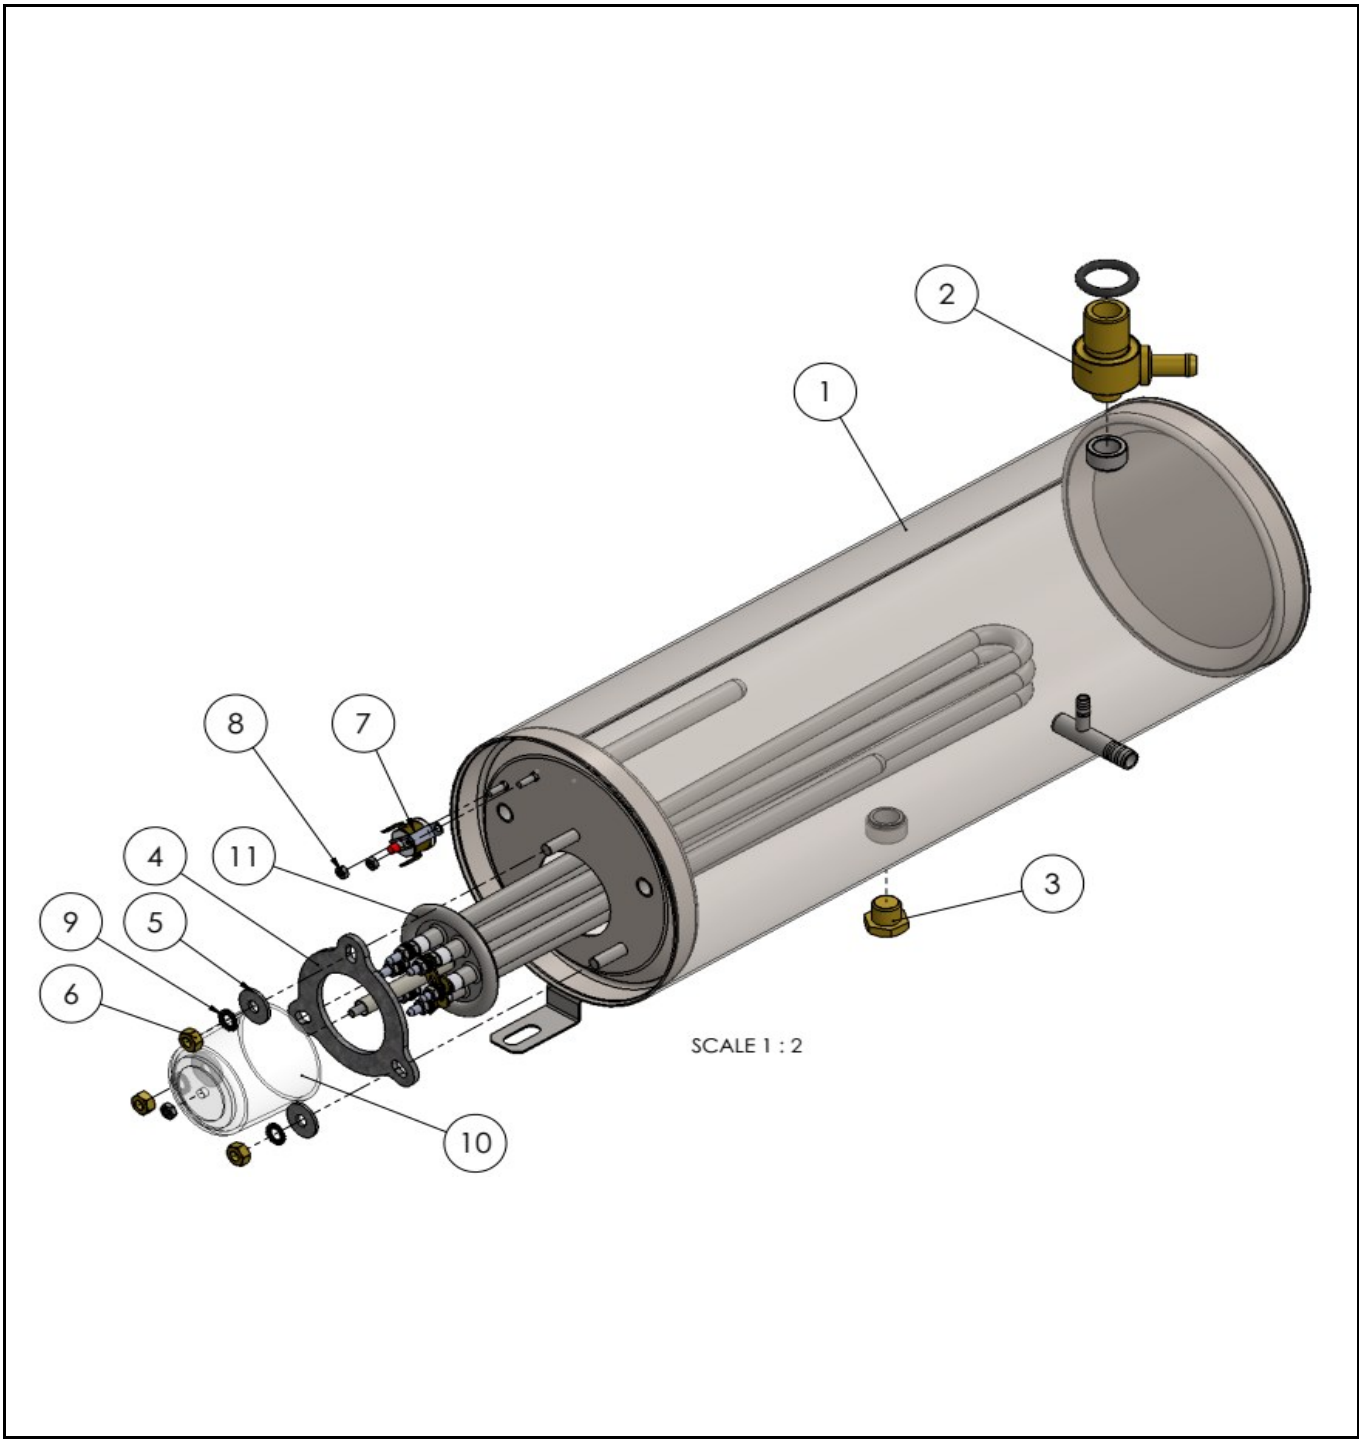

Drawing

Hendi B.V.
Steenoven 21
3911 TX Rhenen
The Netherlands

Batch #
181797 and up

Appliance part#
233054

Description
Dishwasher K50
With drain and detergent pump

Date	09-09-2021	Revision #	Revision version
Revision	First bill of materials (BOM)