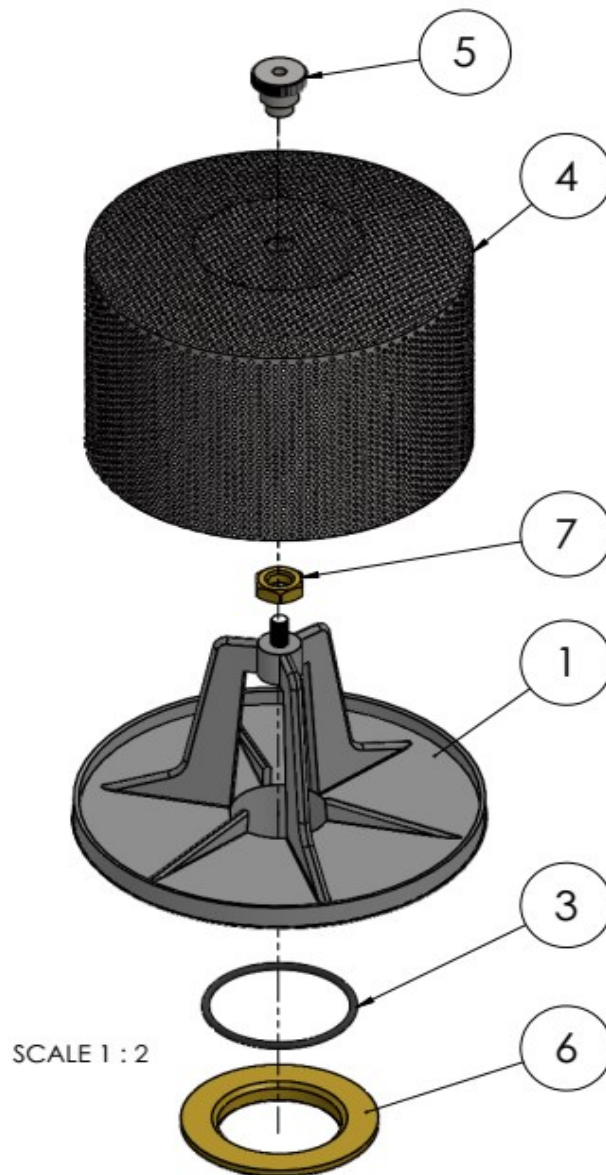

233054

Description

Dishwasher K50
With drain and detergent pump

Date 09-09-2021

Revision #

Revision version

Revision First bill of materials (BOM)

Drawing