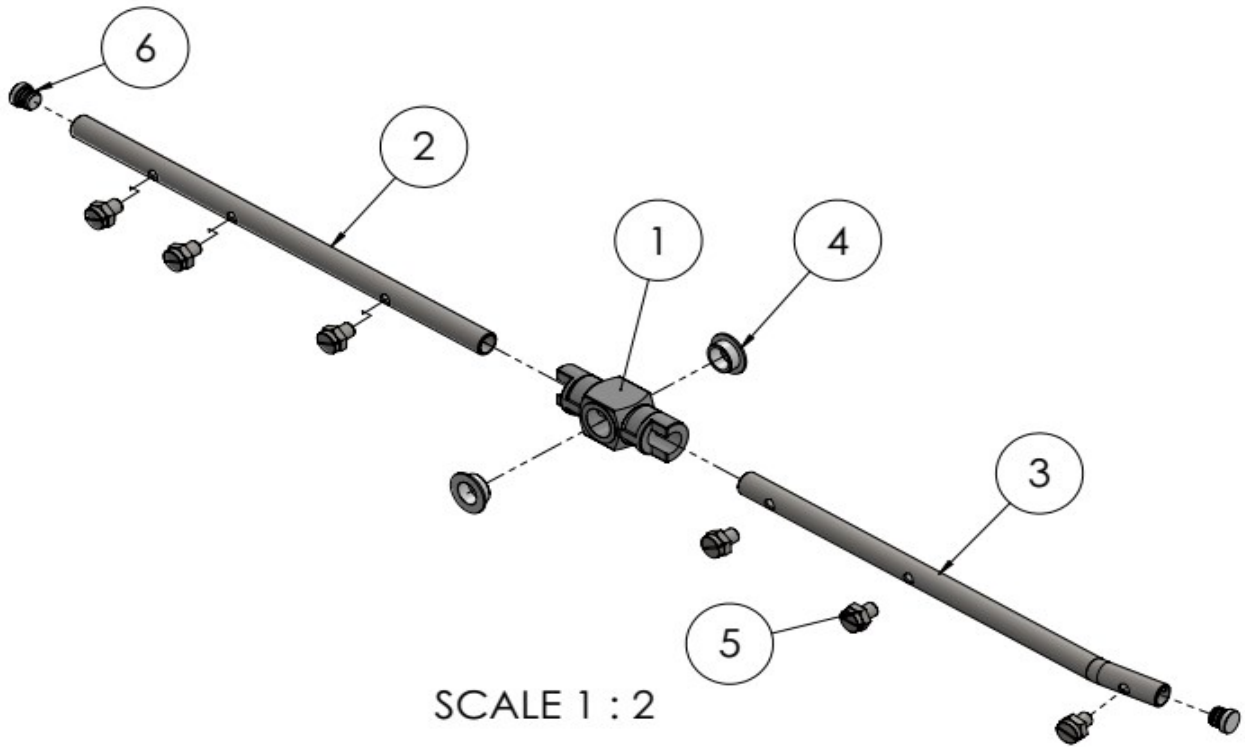

Drawing

Tools for Chefs

Hendi B.V.
Steenoven 21
3911 TX Rhenen
The Netherlands

Batch #

181797 and up

Appliance part#

233054

Description

Dishwasher K50
With drain and detergent pump

Date	09-09-2021	Revision #	Revision version
Revision	First bill of materials (BOM)