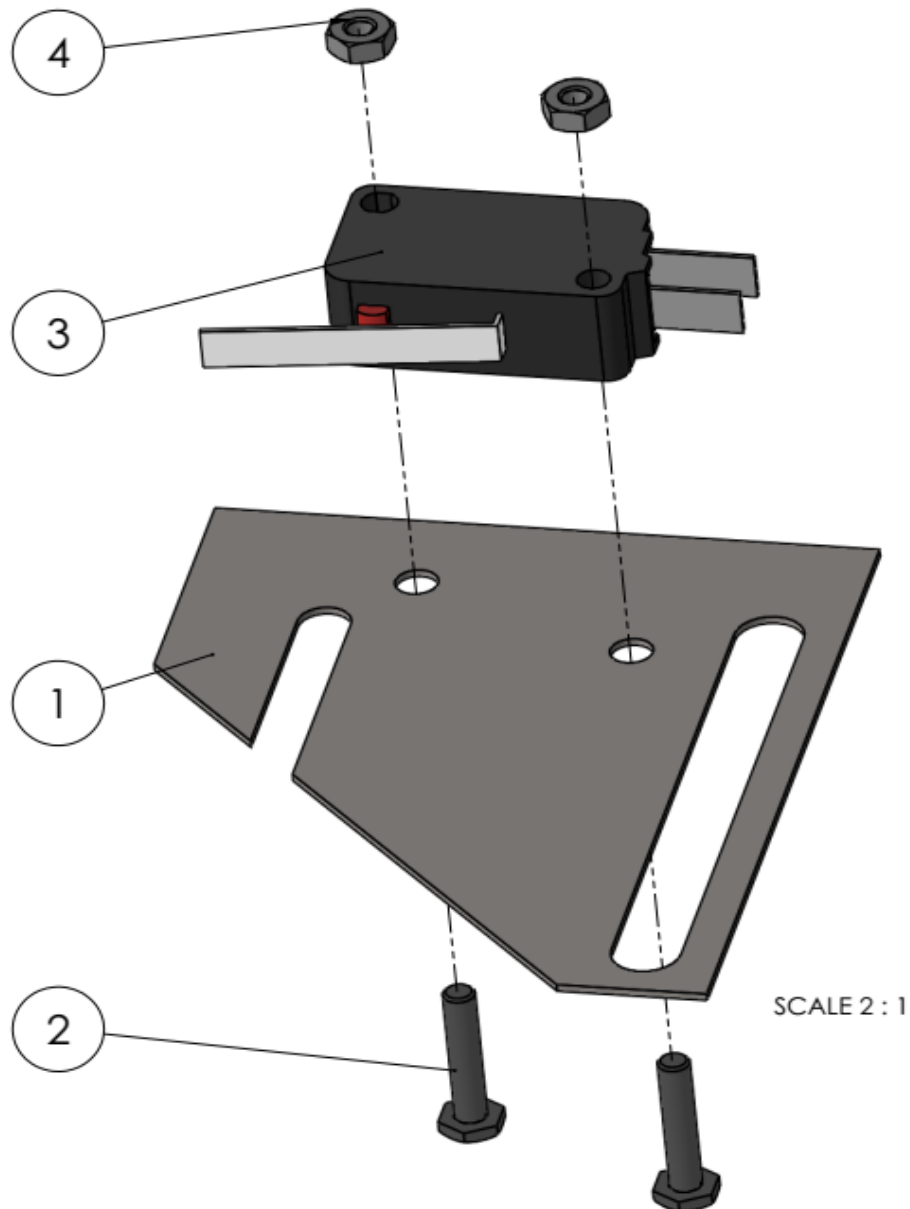

Drawing

Tools for Chefs

Hendi B.V.
Steenoven 21
3911 TX Rhenen
The Netherlands

Batch #

181797 and up

Appliance part#

233047

Description

Dishwasher K50 with drainpump

Date 08-02-2021

Revision #

1.0

Revision First Bill of Materials (BOM)

Bill of materials (BOM)

<b style="font-size: 24px; margin-left: 10px;">HENDI Tools for Chefs Hendi B.V. Steenoven 21 3911 TX Rhenen The Netherlands	Batch #	Appliance part#
	181797 and up	233047
	Description	
Dishwasher K50 with drain pump		

Date	08-02-2021	Revision #	1.0
Revision	First Bill of Materials (BOM)		

Item	Description	Part#	Quantity	Remark	Picture
1	Door switch (complete assembly)	949955	1		
2	Bolt M3x16	nss	2	Available as 949955	
3	Door switch	nss	1	Available as 949955	
4	Nut M3	nss	2	Available as 949955	

n/a   -> not available

nss   -> not sold separately