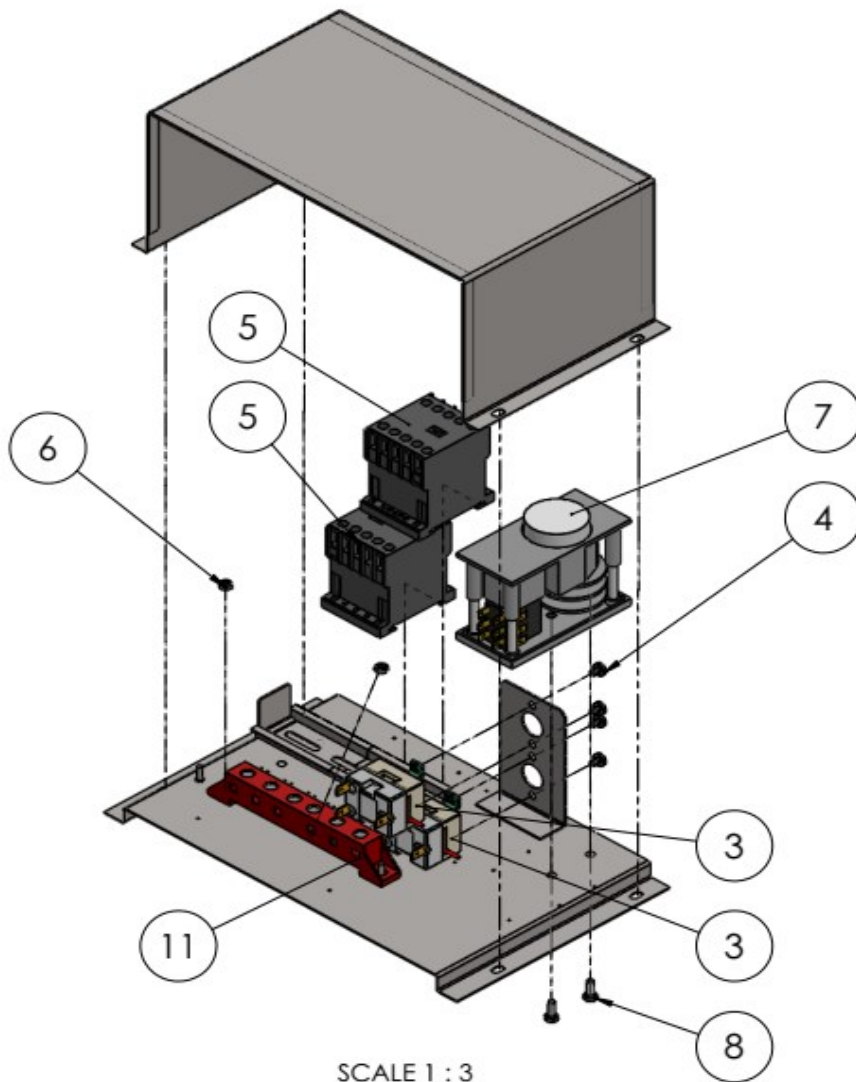

233047

Description

Dishwasher K50 with drainpump

Date 08-02-2021

Revision #

1.0

Revision First Bill of Materials (BOM)

Drawing