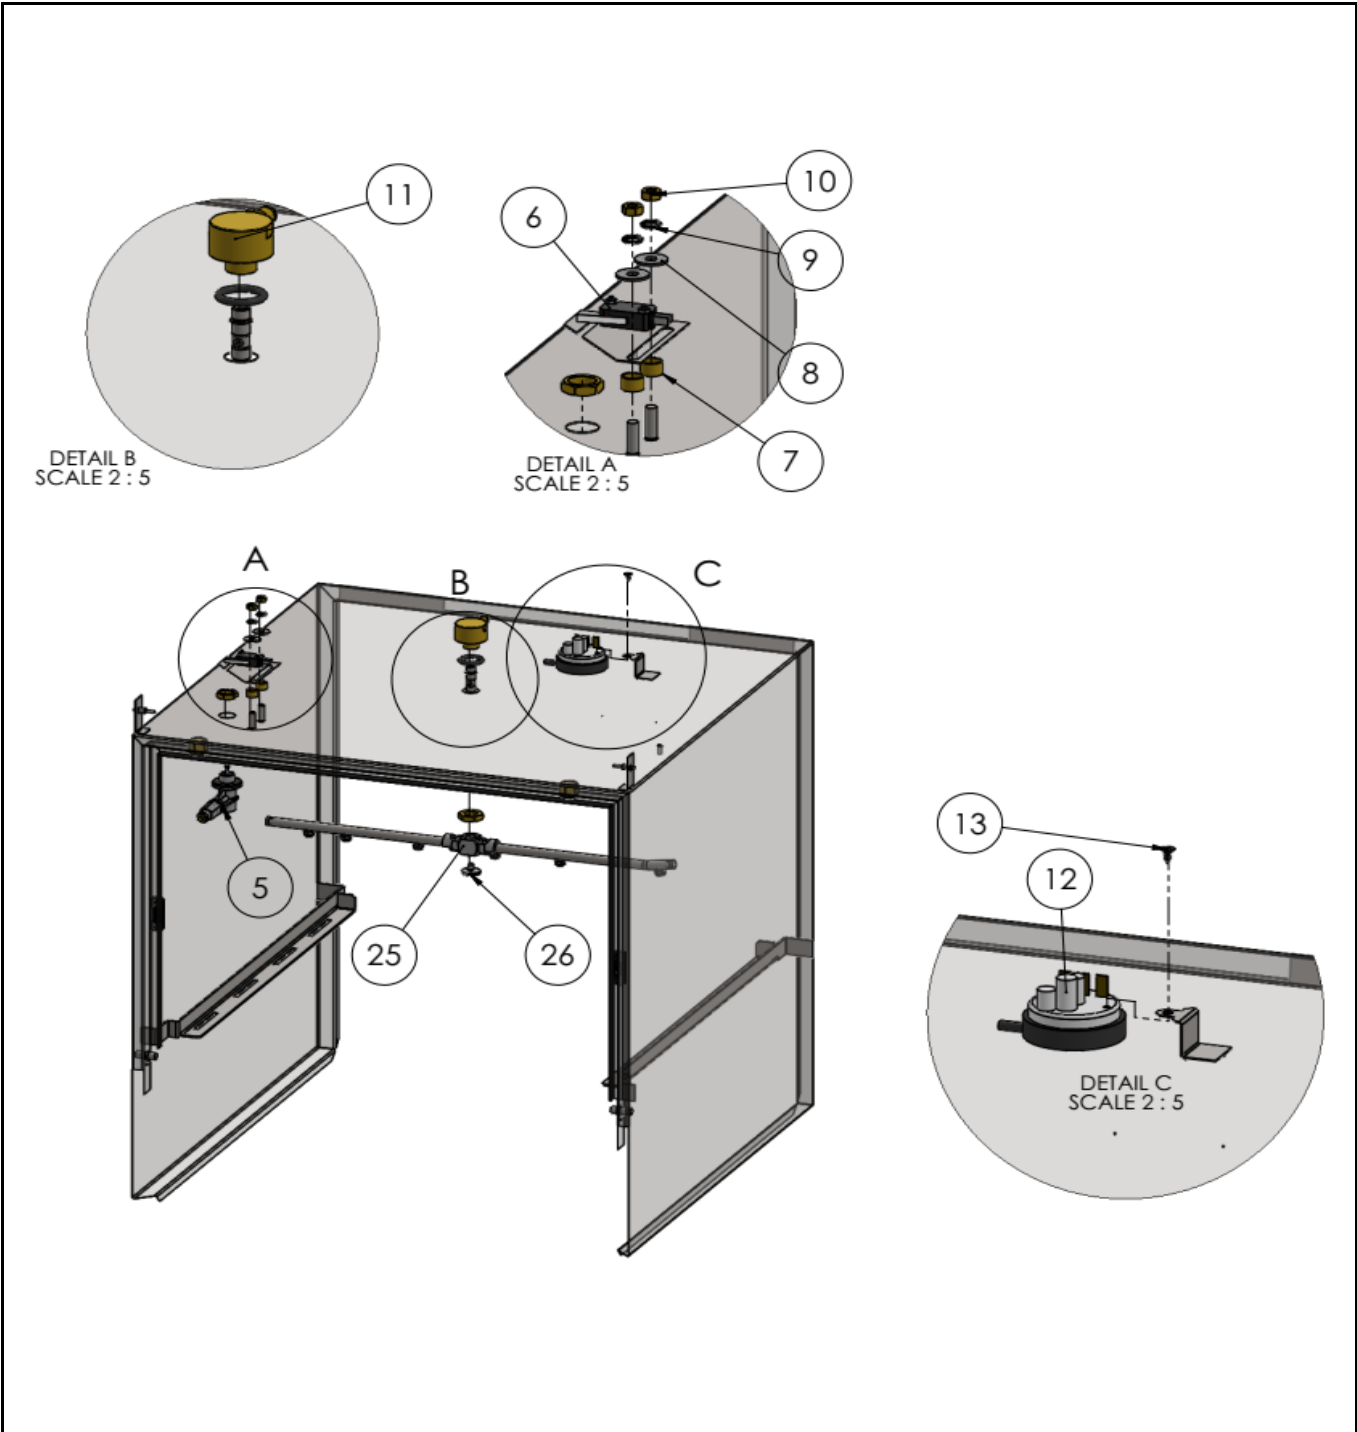

Tools for Chefs

Hendi B.V.
 Steenoven 21
 3911 TX Rhenen
 The Netherlands

Batch #
 181797 and up

Appliance part#
233047

Description
 Dishwasher K50 with drainpump

Date	08-02-2021	Revision #	1.0
Revision	First Bill of Materials (BOM)		