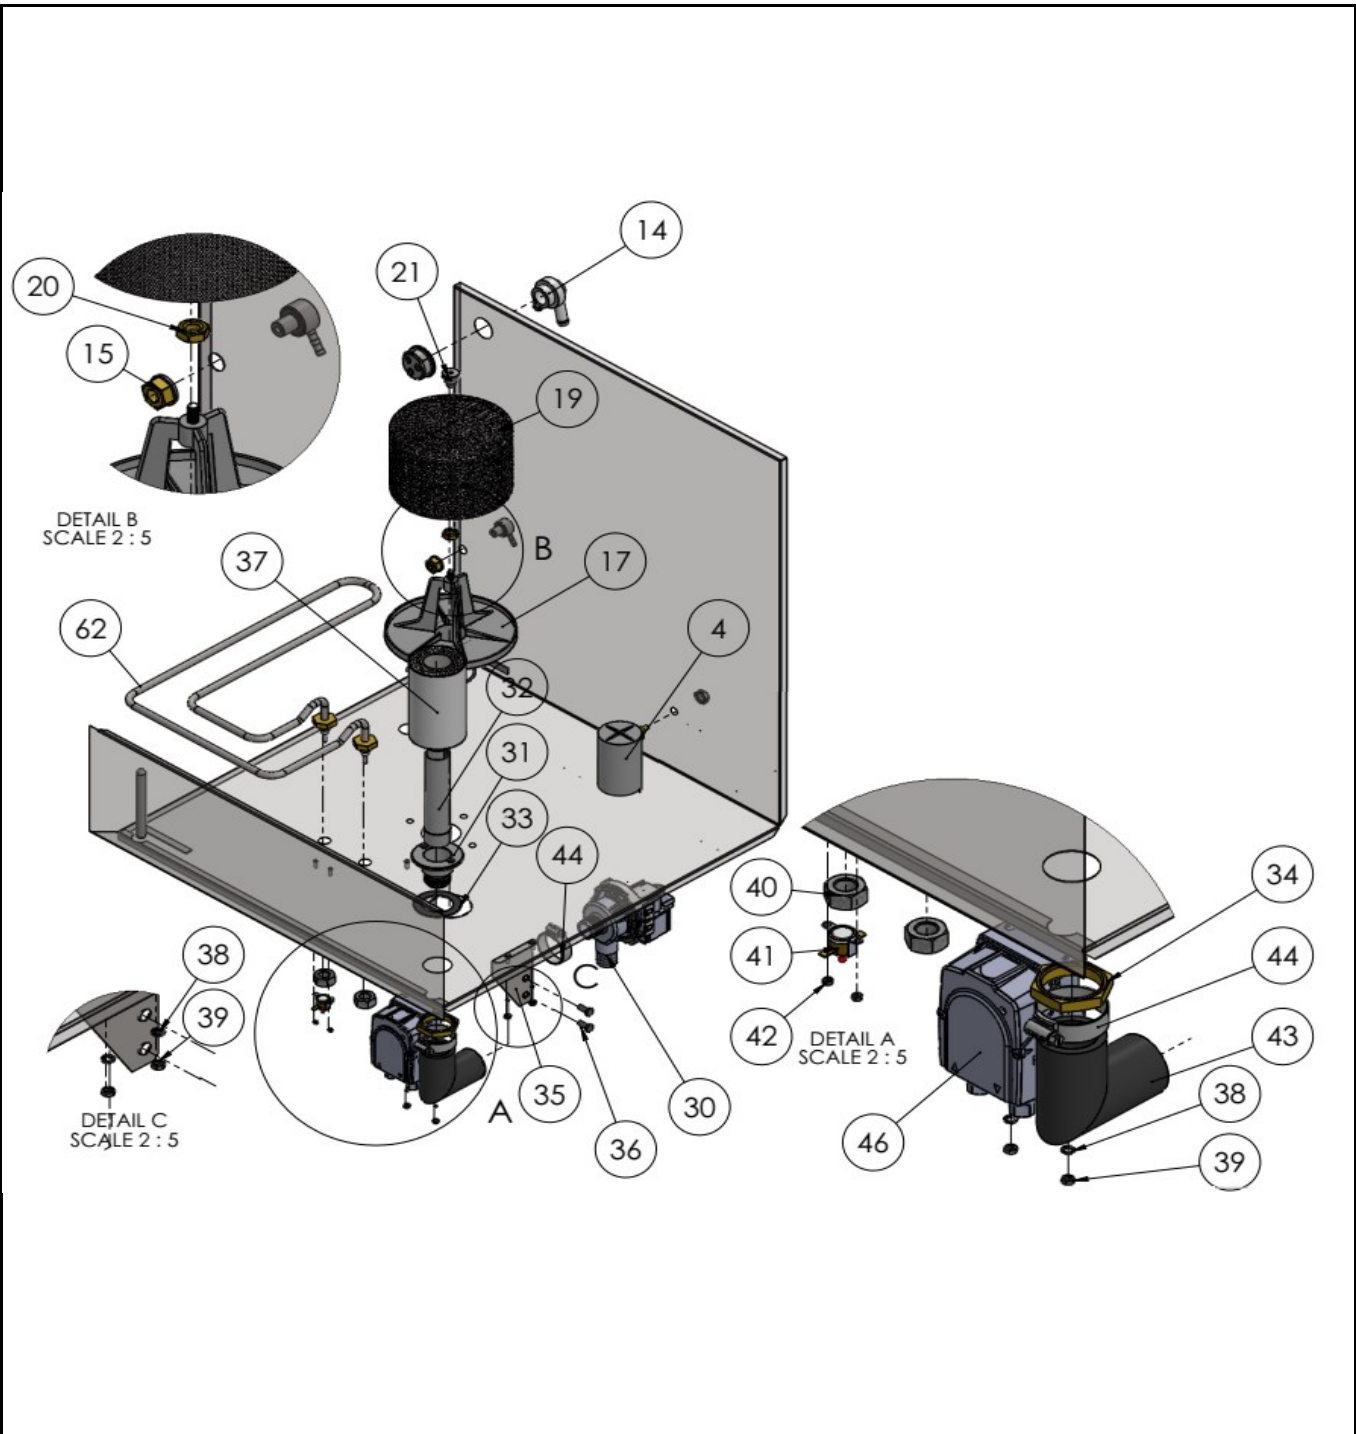

Drawing

Tools for Chefs

Hendi B.V.
Steenoven 21
3911 TX Rhenen
The Netherlands

Batch #
181797 and up

Appliance part#
233047

Description
Dishwasher K50 with drainpump

Date	08-02-2021	Revision #	1.0
Revision	First Bill of Materials (BOM)