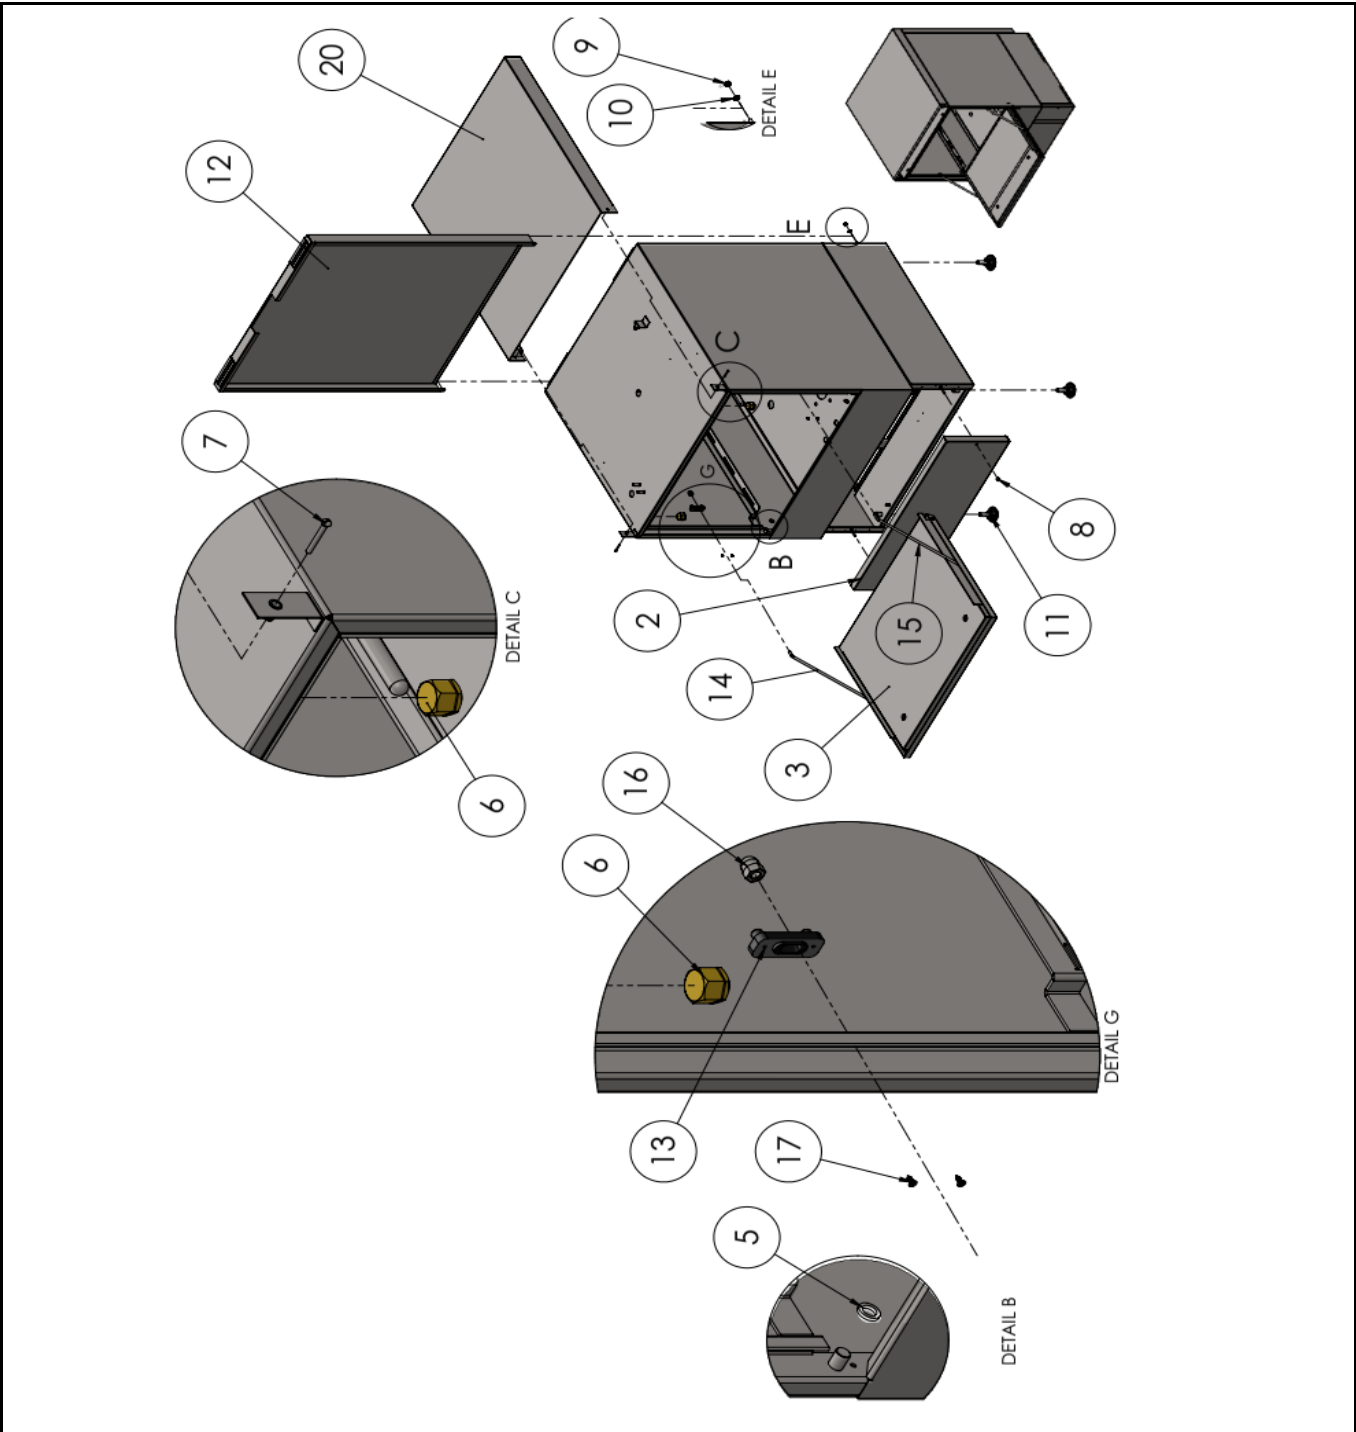

Drawing

Tools for Chefs

Hendi B.V.
Steenoven 21
3911 TX Rhenen
The Netherlands

Batch #
181797 and up

Appliance part#
233047

Description
Dishwasher K50 with drain pump

Date	08-02-2021	Revision #	1.0
Revision	First Bill of Materials (BOM)