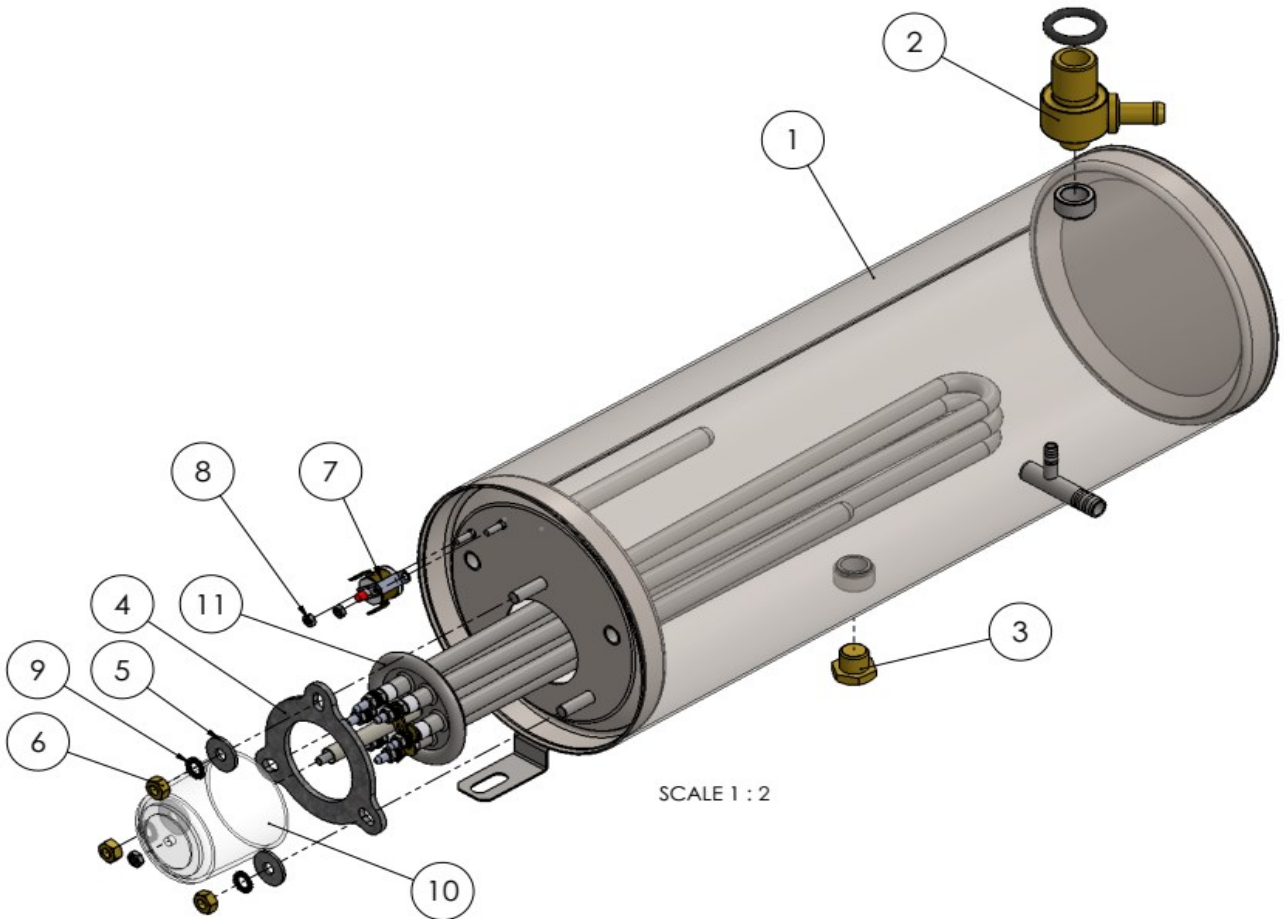

233047

Description

Dishwasher K50 with drainpump

Date 08-02-2021

Revision #

1.0

Revision First Bill of Materials (BOM)

Bill of materials (BOM)