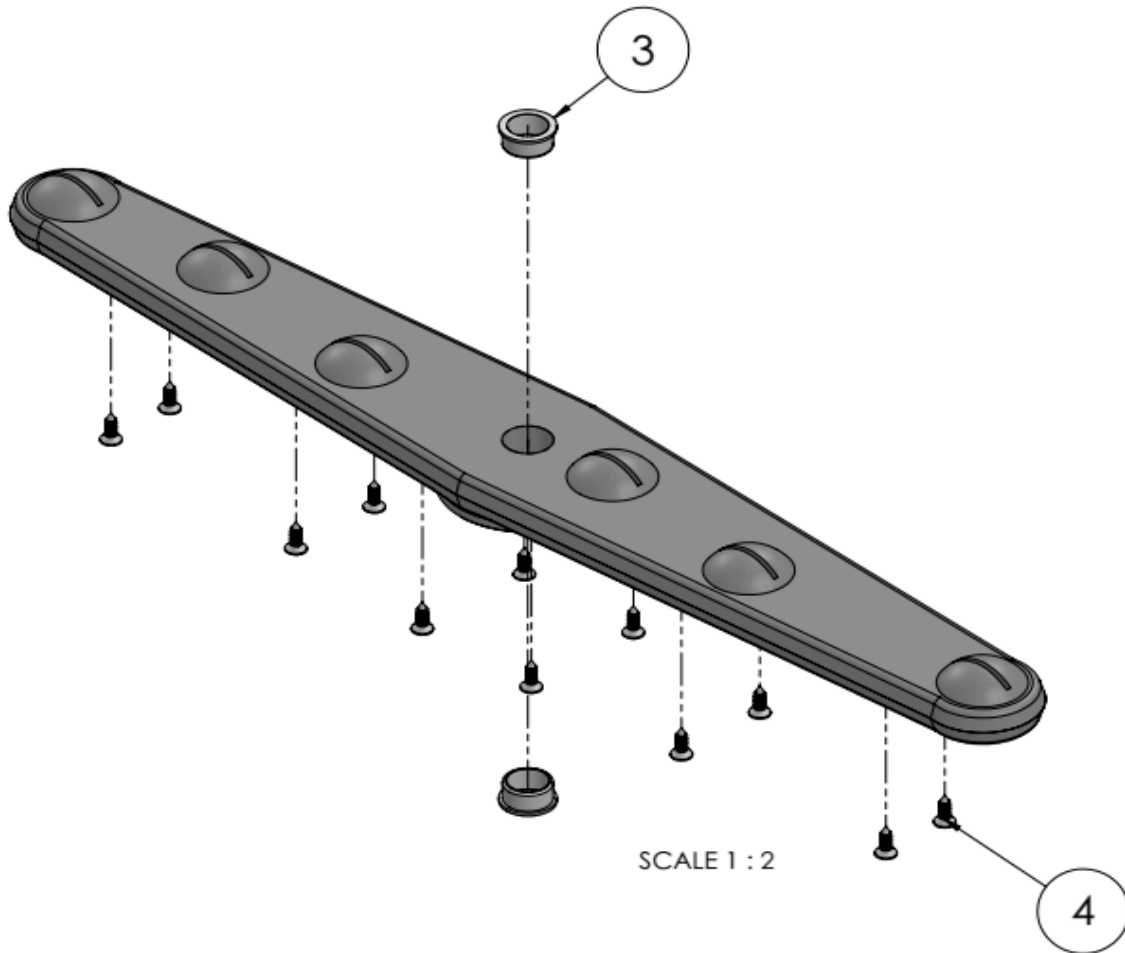

Bill of materials (BOM)

<b style="font-size: 24px; margin-left: 10px;">HENDI Tools for Chefs Hendi B.V. Steenoven 21 3911 TX Rhenen The Netherlands	Batch #	Appliance part#
	181797 and up	233047
	Description	
	Dishwasher K50 with drain pump	

Date	08-02-2021	Revision #	1.0
Revision	First Bill of Materials (BOM)		

Item	Description	Part#	Quantity	Remark	Picture
3	Wash arm support (lower)	950425	1		
9	Lock washer M6	n/a	4		
10	Nut M6	n/a	4		
16	Nut 1/2"	n/a	1		
22	Disc	nss	1		
23	Rinse arm shaft	950432	1		
24	Lower wash arm	950449	1		
25	Rinse arm (upper/lower)	950418	2		
26	Moer tbv was/naspoelarm	950272	2		
27	Lock nut for rinsing arm	n/a	2		
28	Rinse pipe	n/a	1		
29	Rinse pipe retaining nut	n/a	2		
30	O-ring 3x10,5	n/a	2		
52	Supply pipe upper wash system	n/a	1		
53	Connector washing system plastic part	950456	1		
54	Upper washing system	n/a	1		
55	Inox pipe	n/a	1		
57	Hex bolt M6x20	n/a	4		
58	Teflon washer	n/a	4		

n/a -> not available

nss -> not sold separately

Drawing

Tools for Chefs

Hendi B.V.
Steenoven 21
3911 TX Rhenen
The Netherlands

Batch #

181797 and up

Appliance part#

233047

Description

Dishwasher K50 with drainpump

Date 08-02-2021

Revision #

1.0

Revision First Bill of Materials (BOM)