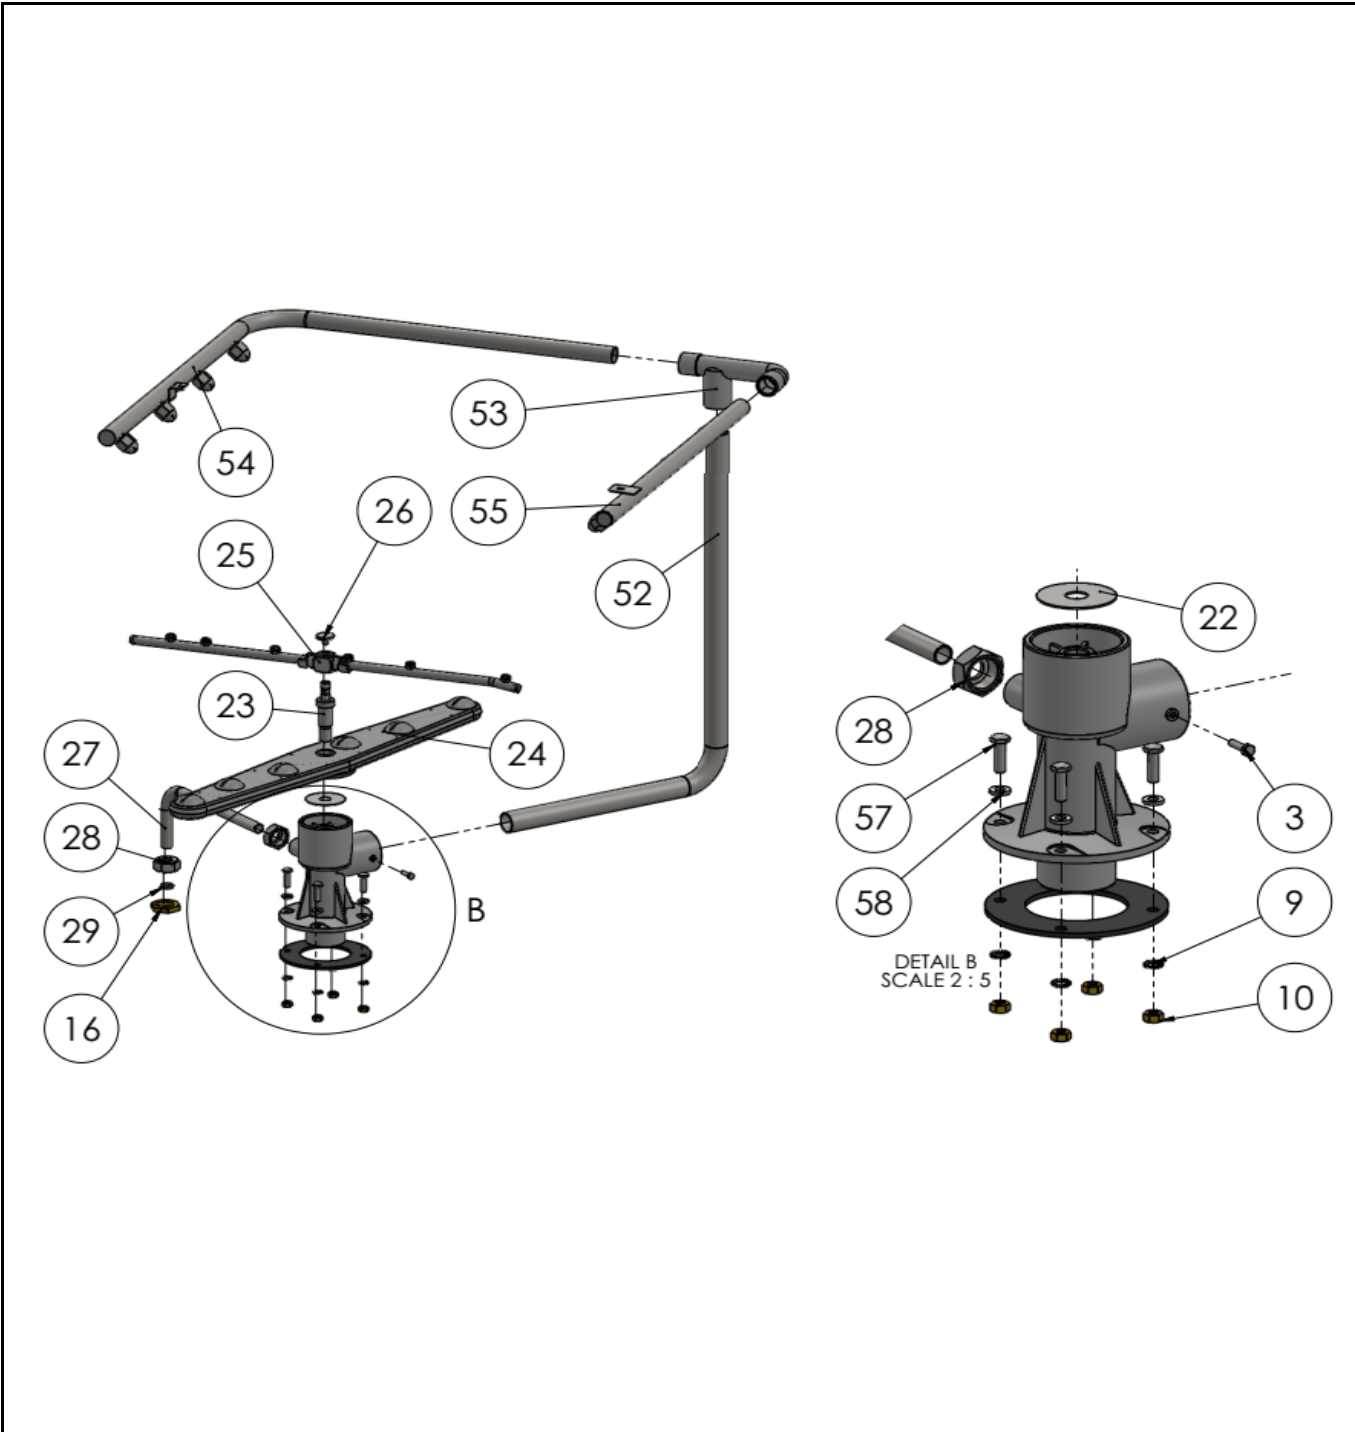

Drawing

Tools for Chefs

Hendi B.V.
Steenoven 21
3911 TX Rhenen
The Netherlands

Batch #
181797 and up

Appliance part#
233047

Description
Dishwasher K50 with drainpump

Date	08-02-2021	Revision #	1.0
Revision	First Bill of Materials (BOM)