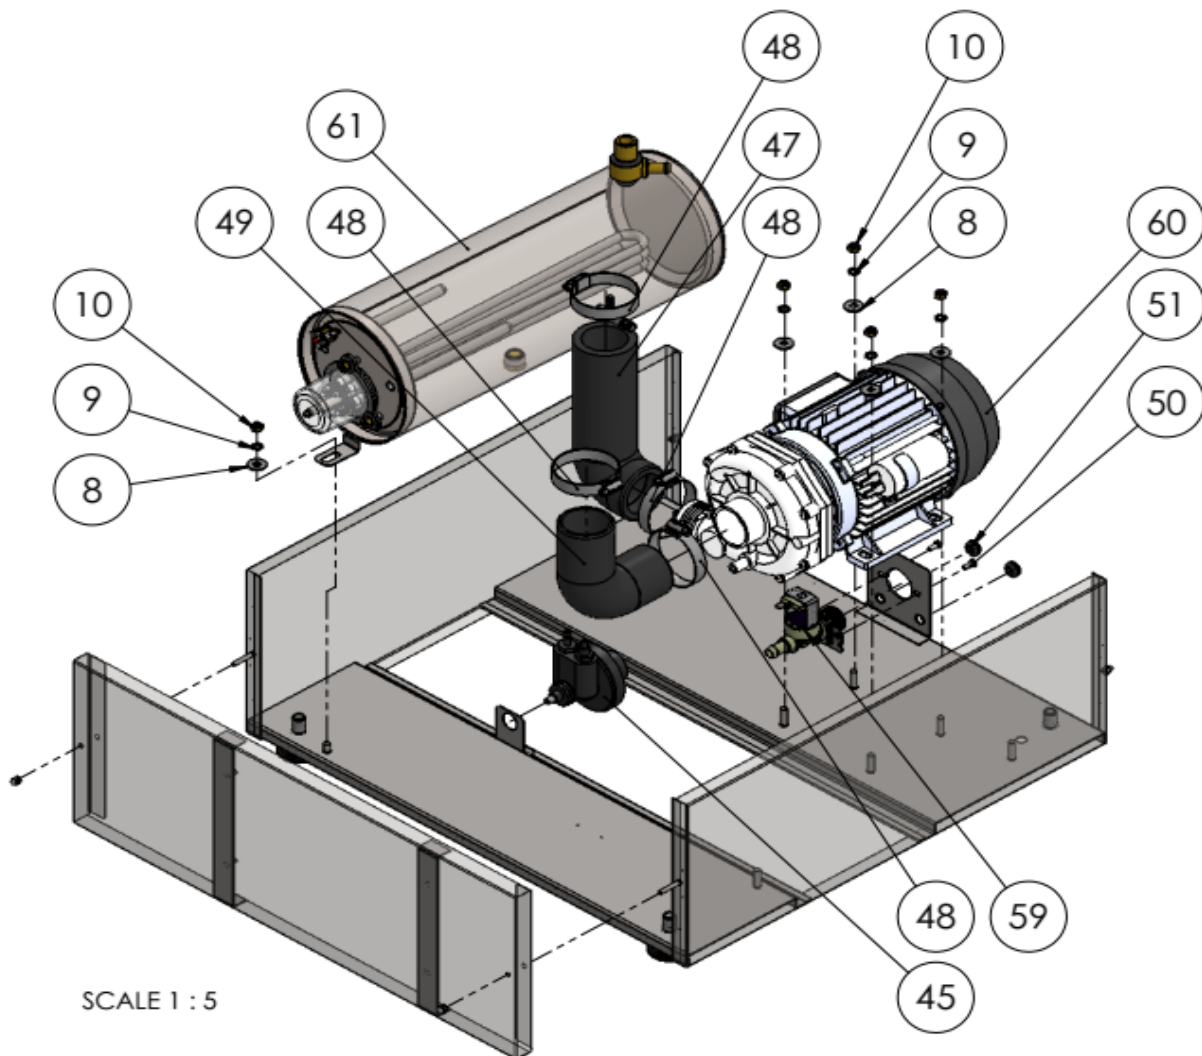

Description

Dishwasher K50 with drainpump

Date 08-02-2021

Revision #

1.0

Revision First Bill of Materials (BOM)

Bill of materials (BOM)

 <b style="font-size: 24px; margin-left: 10px;">HENDI <small style="color: green; margin-left: 10px;">Tools for Chefs</small> Hendi B.V. Steenoven 21 3911 TX Rhenen The Netherlands	Batch #	Appliance part#
	181797 and up	233047
	Description	
Dishwasher K50 with drain pump		