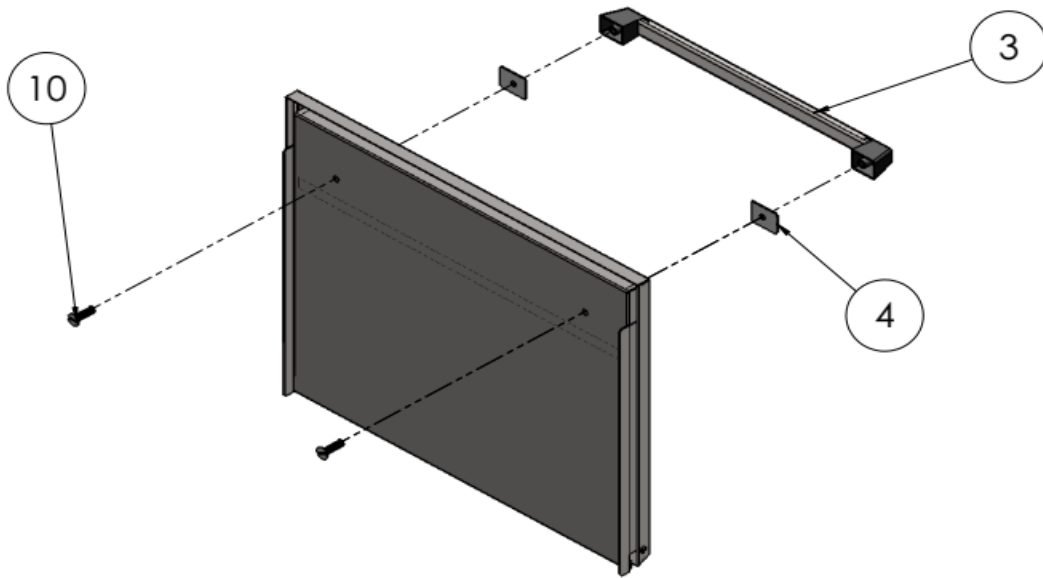

Drawing

HENDI Tools for Chefs Hendi B.V. Steenoven 21 3911 TX Rhenen The Netherlands	Batch #	Appliance part#
	181797 and up	233047
	Description	
	Dishwasher K50 with drainpump	

Date	08-02-2021	Revision #	1.0
Revision	First Bill of Materials (BOM)		

SCALE 1 : 5