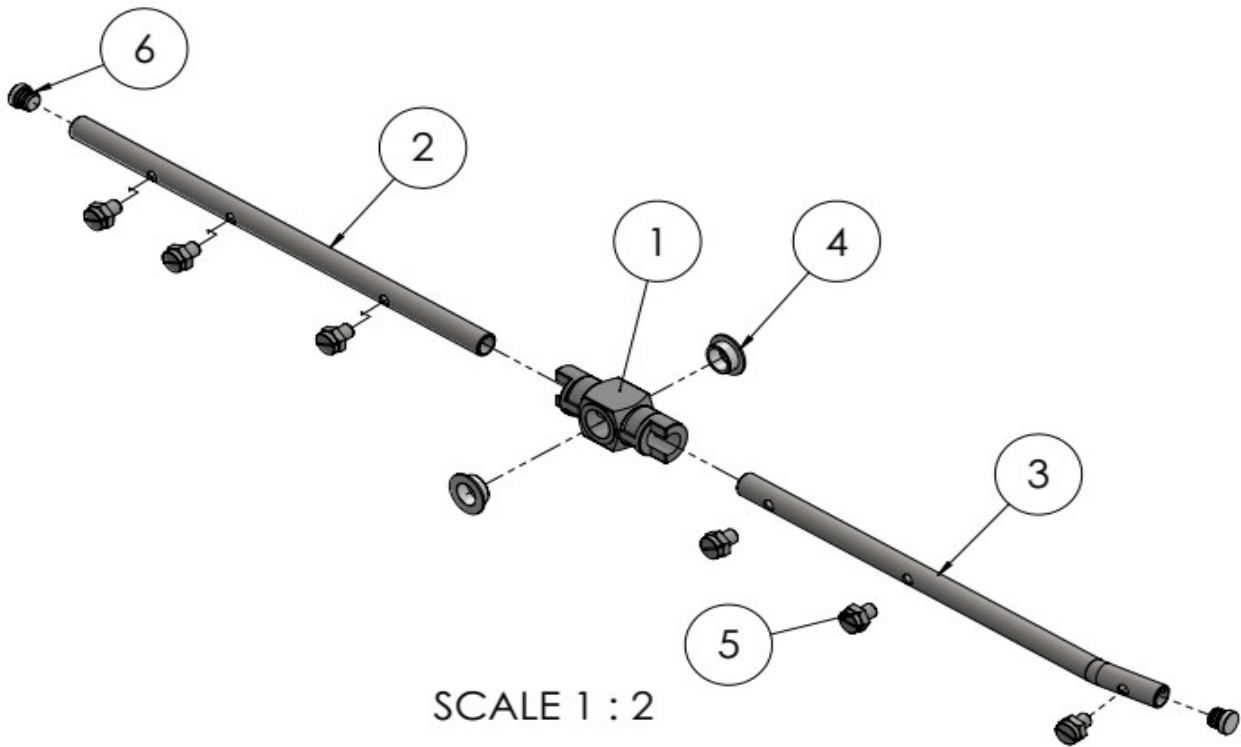

Drawing

Tools for Chefs

Hendi B.V.
Steenoven 21
3911 TX Rhenen
The Netherlands

Batch #

181797 and up

Appliance part#

233047

Description

Dishwasher K50 with drainpump

Date 08-02-2021

Revision #

1.0

Revision First Bill of Materials (BOM)