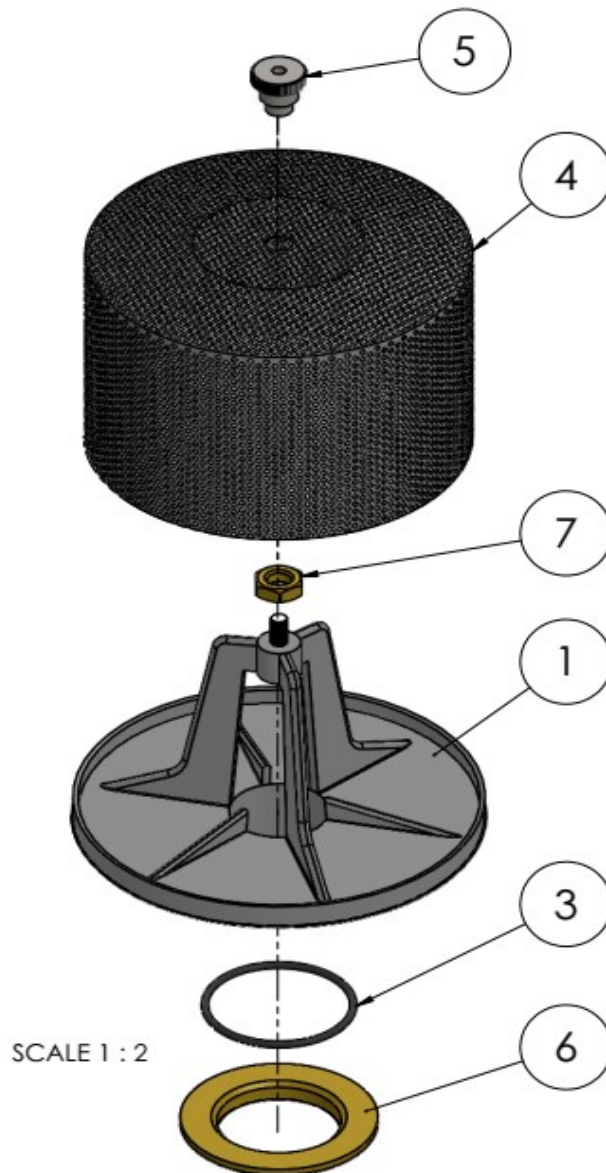

233047

Description

Dishwasher K50 with drainpump

Date 08-02-2021

Revision #

1.0

Revision First Bill of Materials (BOM)

Bill of materials (BOM)