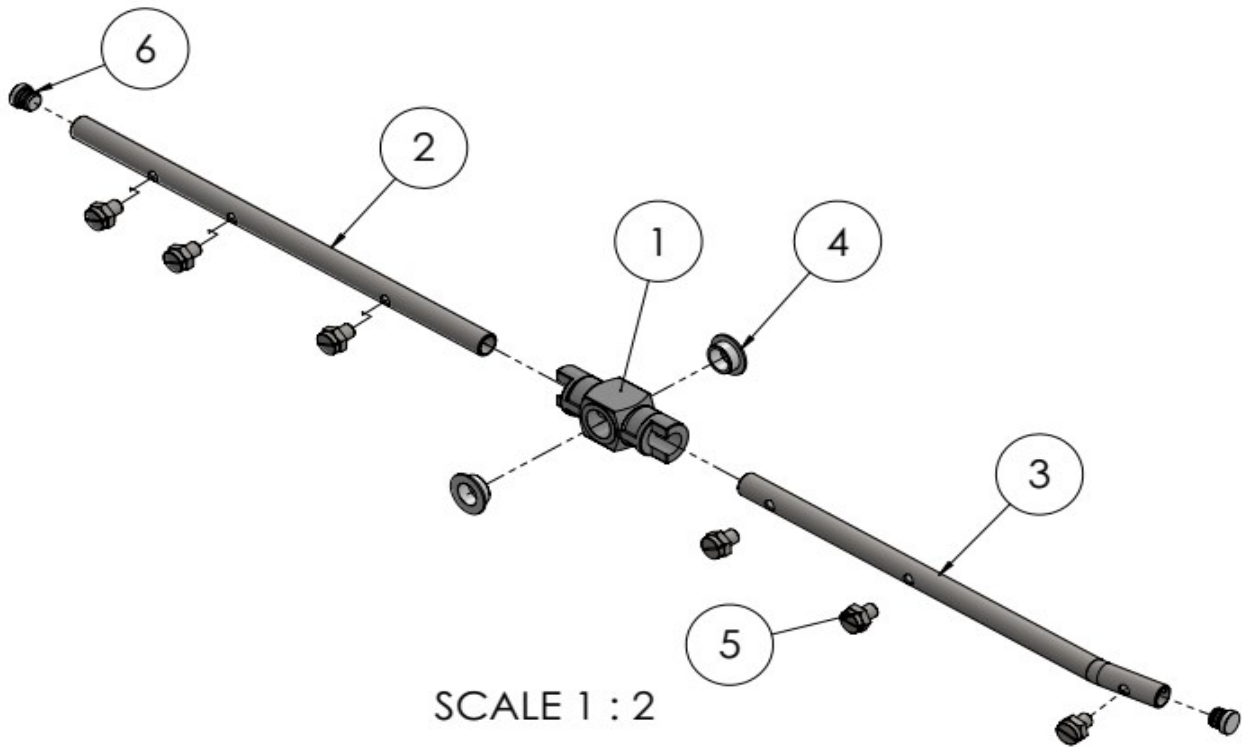

Drawing

Tools for Chefs

Hendi B.V.
Steenoven 21
3911 TX Rhenen
The Netherlands

Batch #

181797 and up

Appliance part#

233030

Description

Dishwasher K50

Date 09-09-2021

Revision #

1.0

Revision First Bill of Materials (BOM)

SCALE 1 : 2