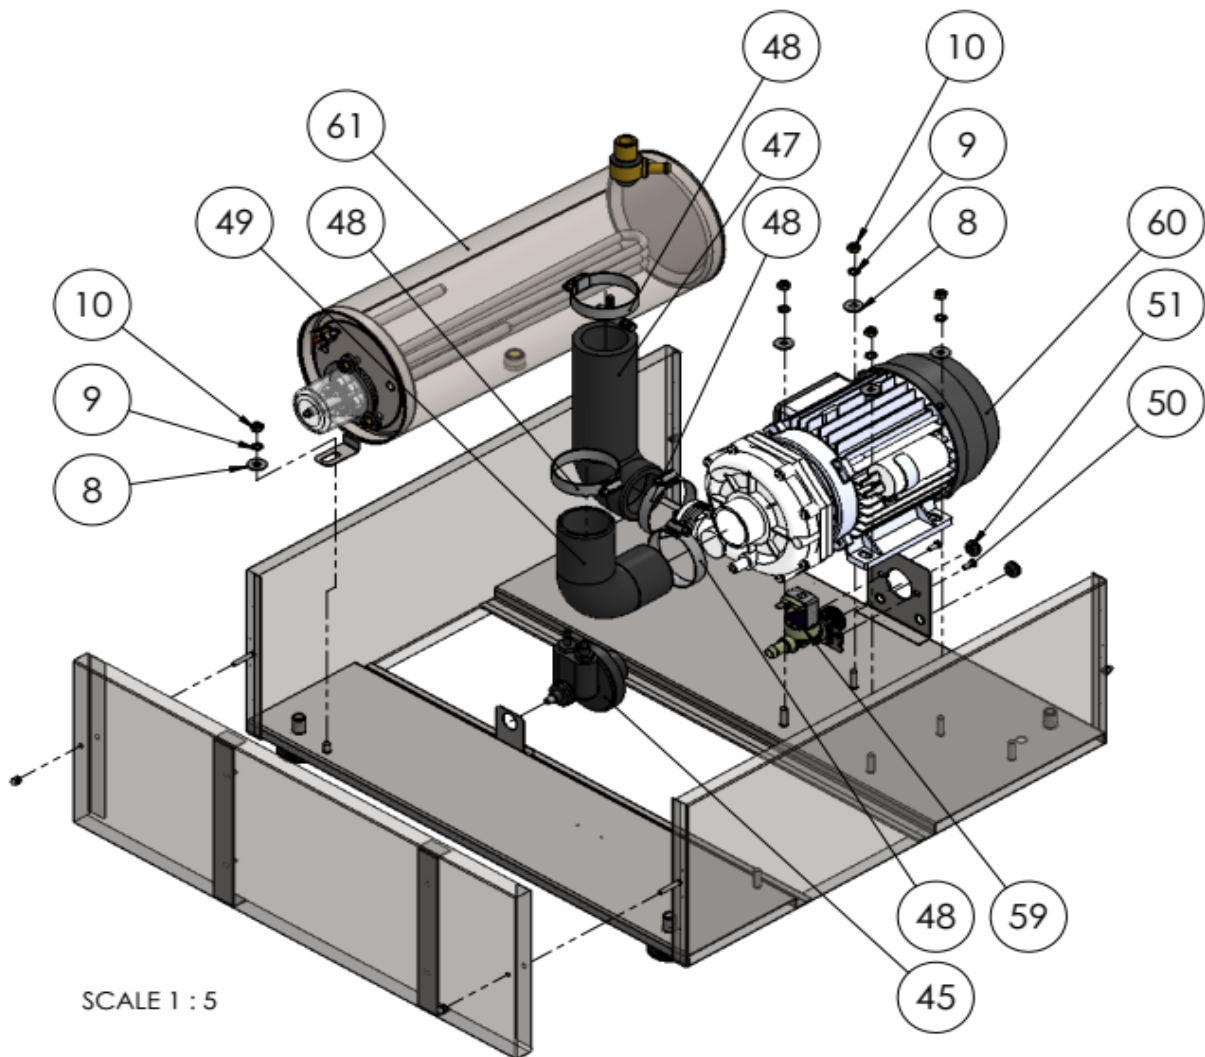

Appliance part#

233030

Description

Dishwasher K50

Date 09-09-2021

Revision #

1.0

Revision First Bill of Materials (BOM)