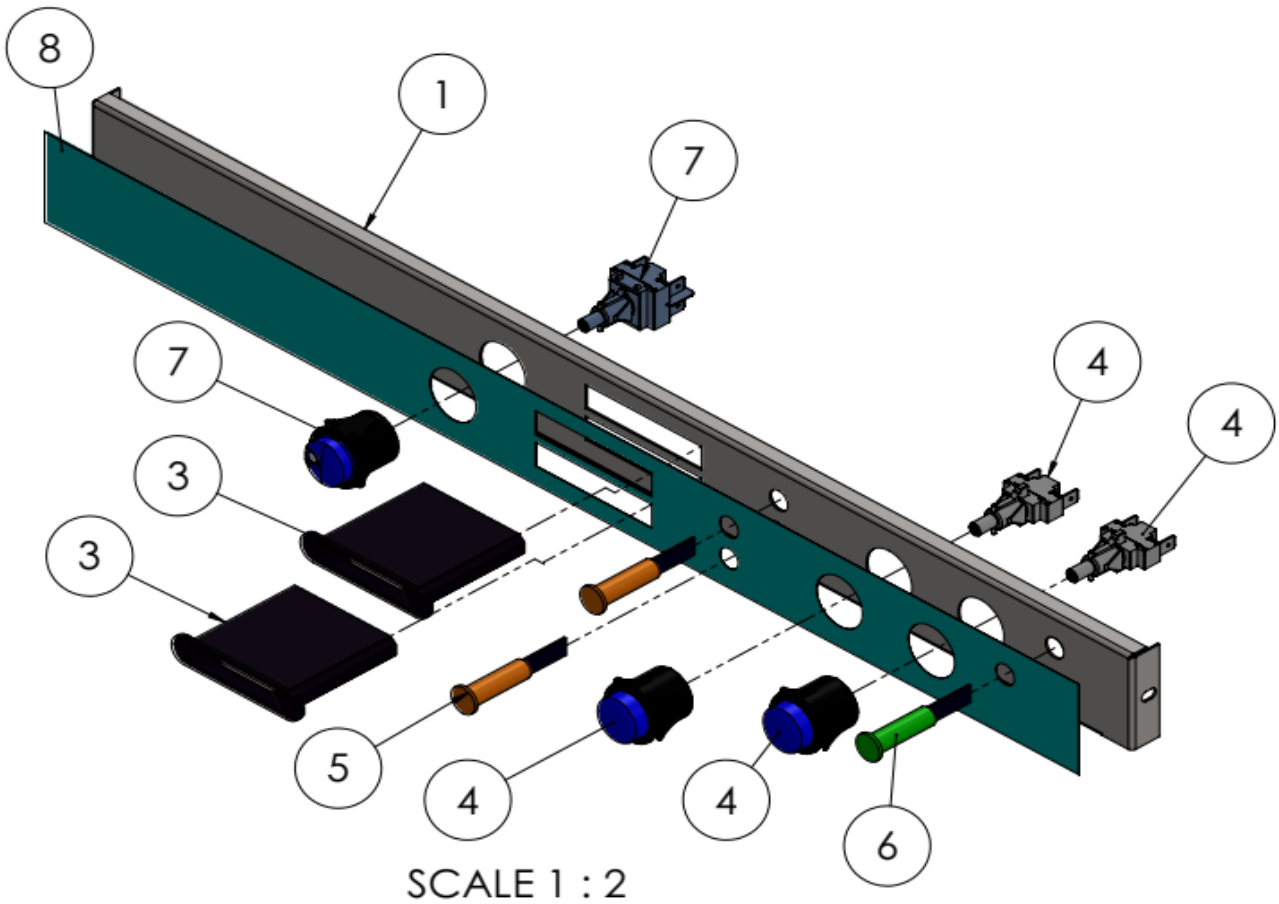

233030

Description

Dishwasher K50

Date 09-09-2021

Revision #

1.0

Revision First Bill of Materials (BOM)

Bill of materials (BOM)