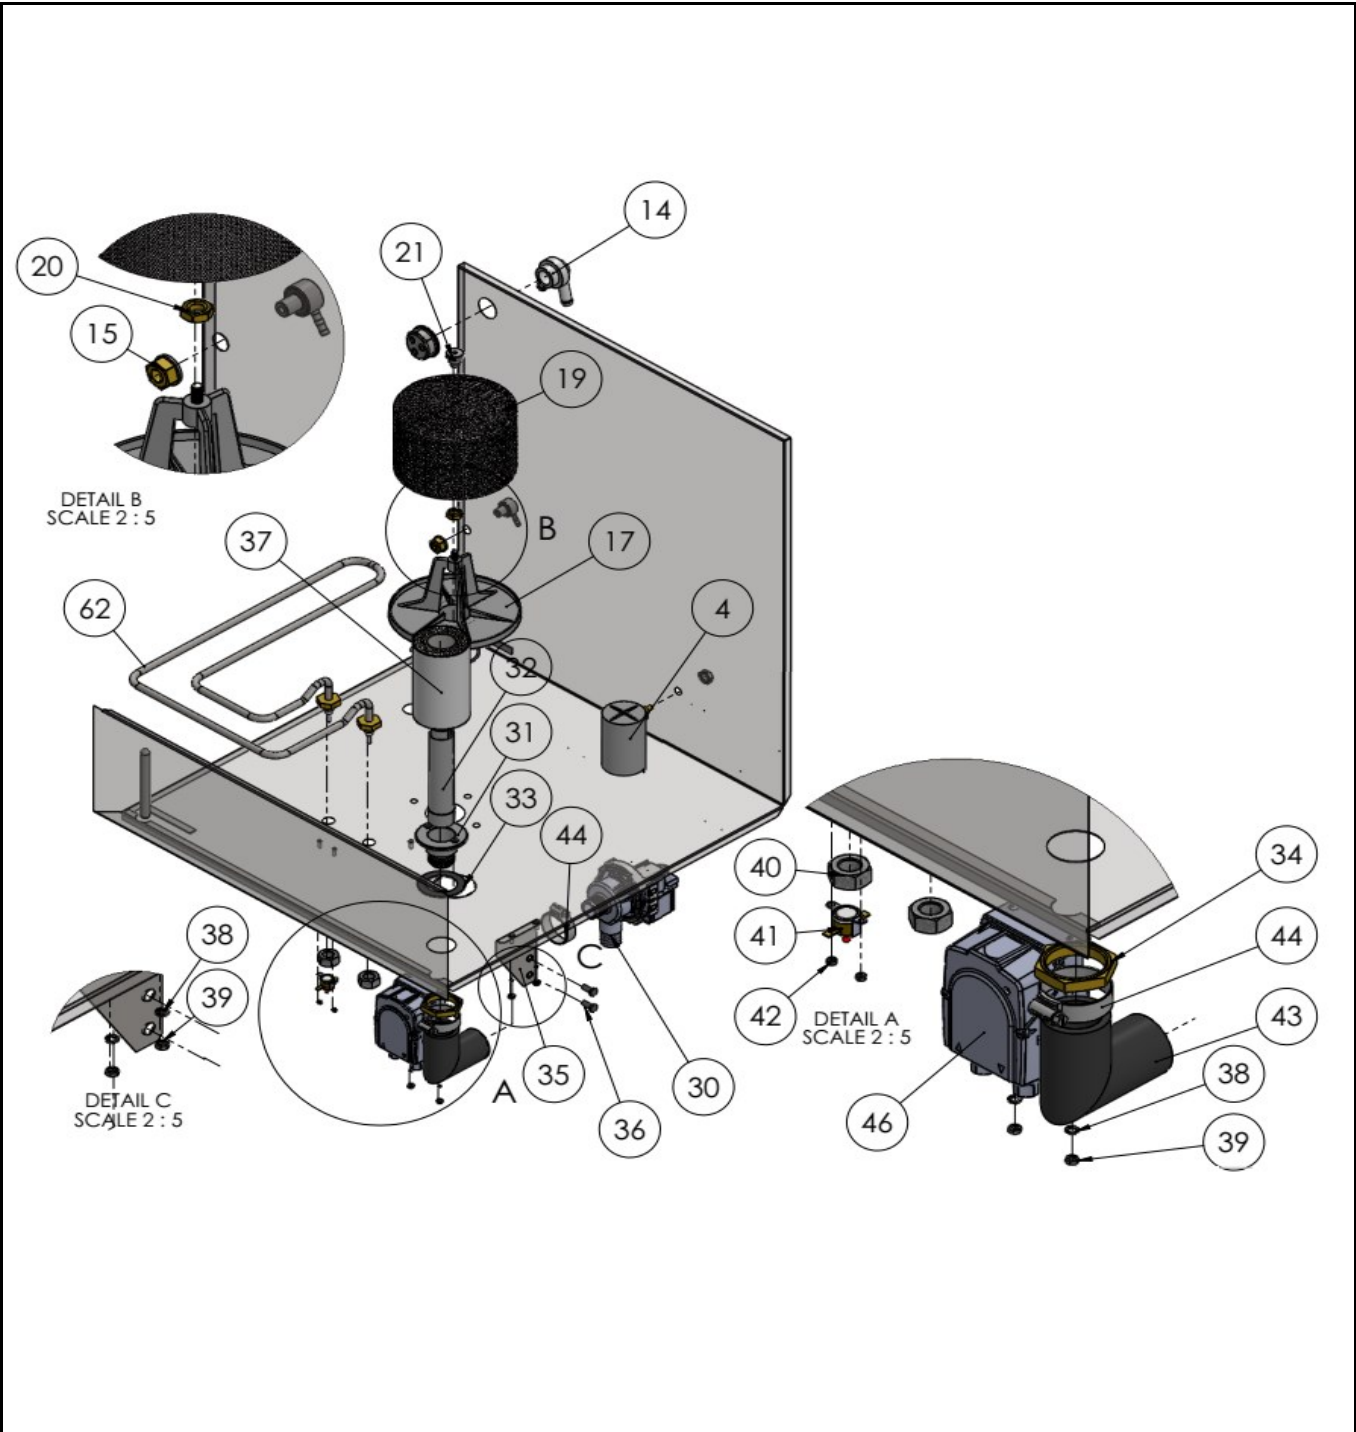

Drawing

Tools for Chefs

Hendi B.V.
Steenoven 21
3911 TX Rhenen
The Netherlands

Batch #
181797 and up

Appliance part#
233030

Description
Dishwasher K50

Date	09-09-2021	Revision #	1.0
Revision	First Bill of Materials (BOM)