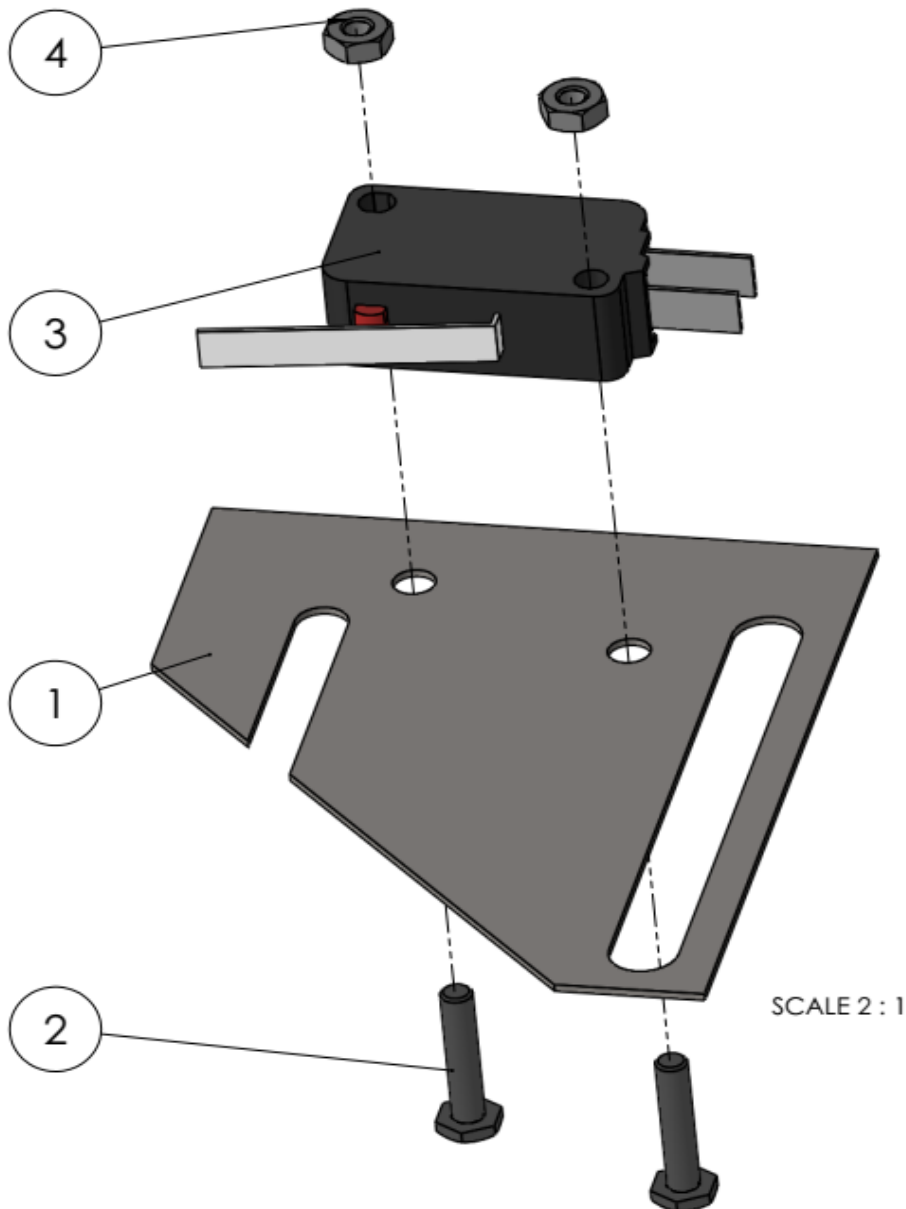

Bill of materials (BOM)

<b style="font-size: 24px; margin-left: 10px;">HENDI Tools for Chefs Hendi B.V. Steenoven 21 3911 TX Rhenen The Netherlands	Batch #	Appliance part#
	181797 and up	233030
	Description	
Dishwasher K50 with detergent pump		

Date	09-09-2021	Revision #	1.0
Revision	First Bill of Materials (BOM)		

Item	Description	Part#	Quantity	Remark	Picture
5	Door switch lever assembly	950333	1		
6	Door switch	nss	1		
7	Spacer	n/a	2		
8	Washer ø 6x18	n/a	2		
9	Lock washer M6	n/a	2		
10	Nut M6	n/a	2		
11	Wash arm support (upper)	950401	1		
12	Pressostat	950098	1		
13	Screw 3.5x9.5	n/a	1		
25	Rinse arm (upper/lower)	950418	1		
26	Thumb screw for wash arm	950272	1		

n/a   -> not available

nss   -> not sold separately

Drawing

Tools for Chefs

Hendi B.V.
Steenoven 21
3911 TX Rhenen
The Netherlands

Batch #

181797 and up

Appliance part#

233030

Description

Dishwasher K50

Date 09-09-2021

Revision #

1.0

Revision First Bill of Materials (BOM)