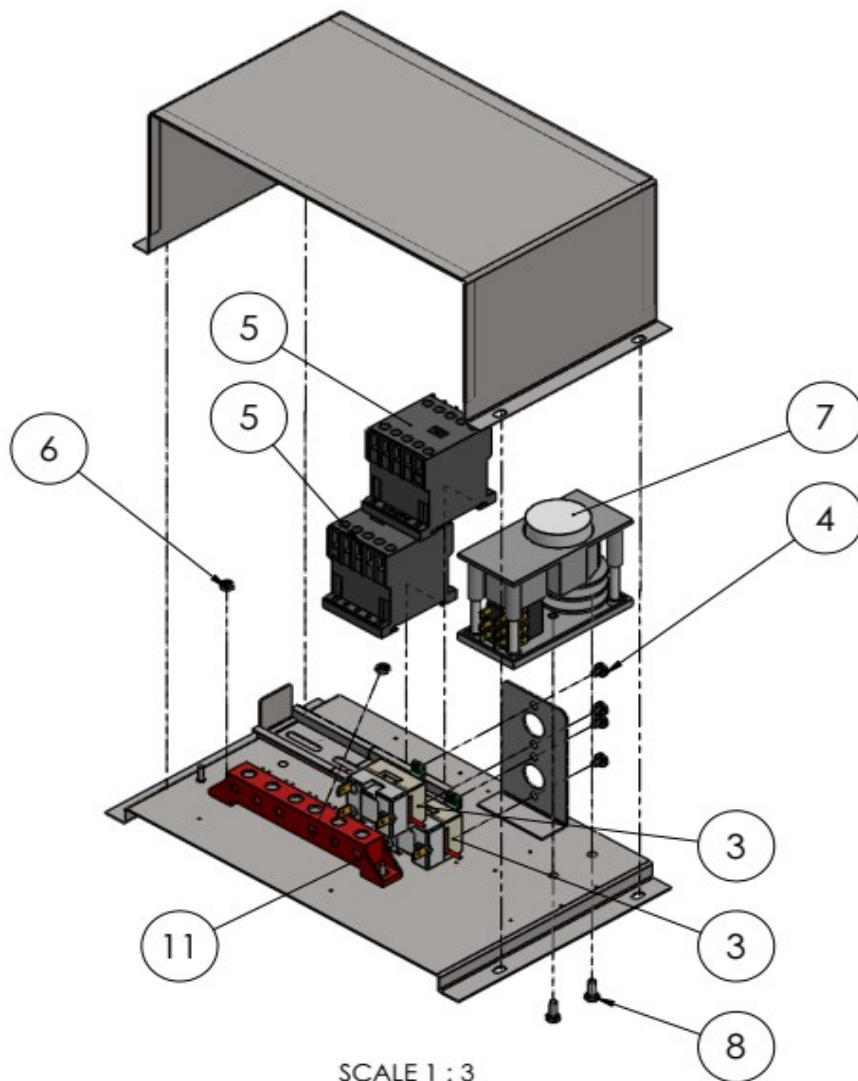

Bill of materials (BOM)

<b style="font-size: 24px; margin-left: 10px;">HENDI Tools for Chefs Hendi B.V. Steenoven 21 3911 TX Rhenen The Netherlands	Batch #	Appliance part#
	181797 and up	233030
	Description	
Dishwasher K50 with detergent pump		

Date	09-09-2021	Revision #	1.0
Revision	First Bill of Materials (BOM)		

Item	Description	Part#	Quantity	Remark	Picture
1	Display panel	n/a	1		
3	Temperature indicator	950074	2		
4	Start switch (2P)	950050	2		
5	Signaal lamp oranje	950043	2		
6	Signaal lamp groen	950036	1		
7	On/Off switch (oval, 2P)	952252	1		
8	Display sticker	n/a	1		

n/a -> not available
nss -> not sold separately

Drawing

Tools for Chefs

Hendi B.V.
Steenoven 21
3911 TX Rhenen
The Netherlands

Batch #

181797 and up

Appliance part#

233030

Description

Dishwasher K50

Date 09-09-2021

Revision #

1.0

Revision First Bill of Materials (BOM)