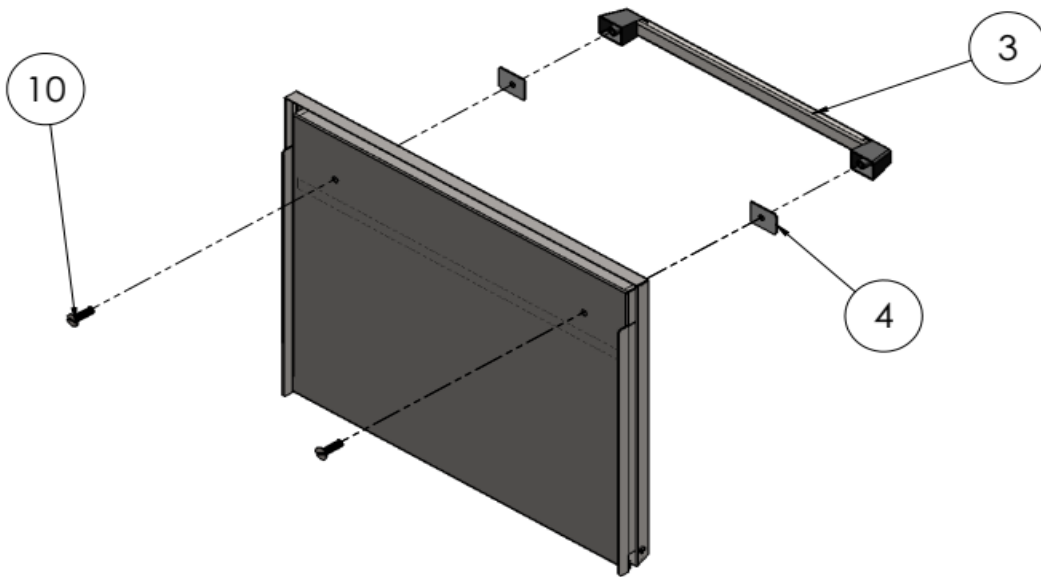

Drawing

HENDI Tools for Chefs Hendi B.V. Steenoven 21 3911 TX Rhenen The Netherlands	Batch #	Appliance part#
	181797 and up	233030
	Description	
	Dishwasher K50	

Date	09-09-2021	Revision #	1.0
Revision	First Bill of Materials (BOM)		

SCALE 1 : 5