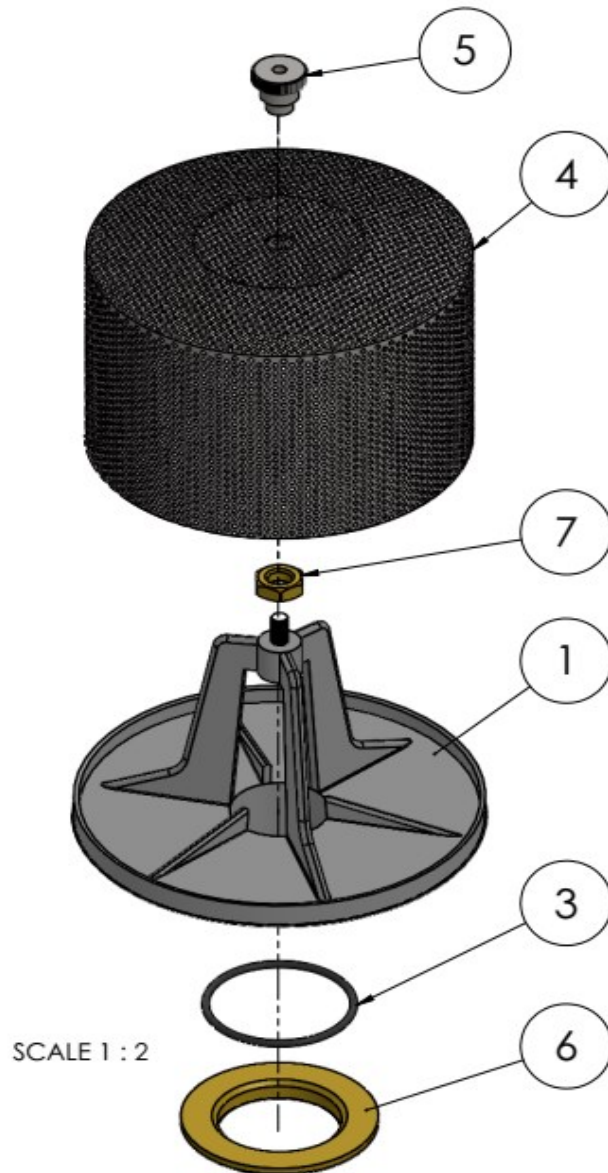

233030

Description

Dishwasher K50

Date 09-09-2021

Revision #

1.0

Revision First Bill of Materials (BOM)

Bill of materials (BOM)