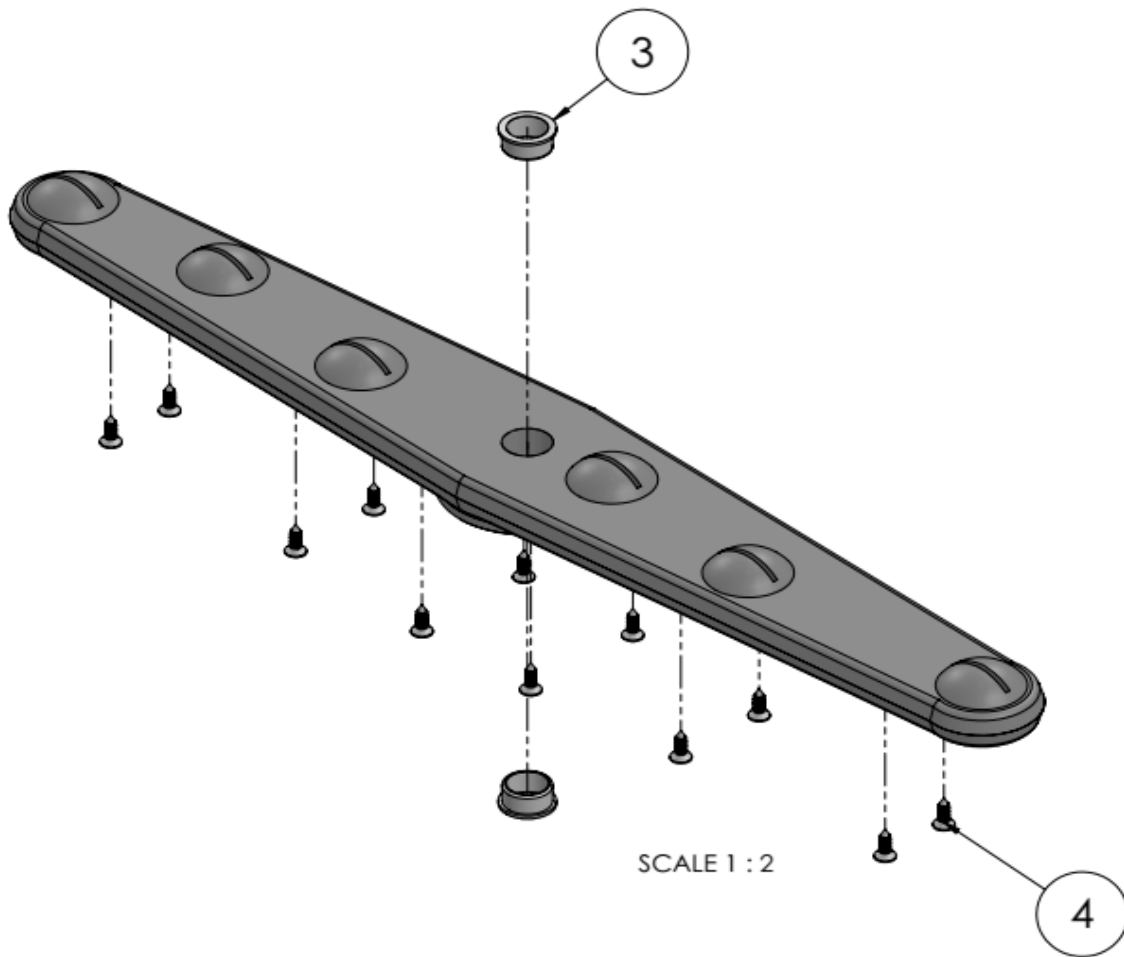

Bill of materials (BOM)

HENDI Tools for Chefs Hendi B.V. Steenoven 21 3911 TX Rhenen The Netherlands	Batch #	Appliance part#
	181797 and up	233030
	Description	
Dishwasher K50 with detergent pump		

Date	09-09-2021	Revision #	1.0
Revision	First Bill of Materials (BOM)		

Item	Description	Part#	Quantity	Remark	Picture
3	Wash arm support (lower)	950425	1		
9	Lock washer M6	n/a	4		
10	Nut M6	n/a	4		
16	Nut 1/2"	n/a	1		
22	Disc	nss	1		
23	Rinse arm shaft	950432	1		
24	Lower wash arm	950449	1		
25	Rinse arm (upper/lower)	950418	2		
26	Moer tbv was/naspoelarm	950272	2		
27	Lock nut for rinsing arm	n/a	2		
28	Rinse pipe	n/a	1		
29	Rinse pipe retaining nut	n/a	2		
30	O-ring 3x10,5	n/a	2		
52	Supply pipe upper wash system	n/a	1		
53	Connector washing system plastic part	950456	1		
54	Upper washing system	n/a	1		
55	Inox pipe	n/a	1		
57	Hex bolt M6x20	n/a	4		
58	Teflon washer	n/a	4		

n/a -> not available

nss -> not sold separately

Drawing

Tools for Chefs

Hendi B.V.
Steenoven 21
3911 TX Rhenen
The Netherlands

Batch #

181797 and up

Appliance part#

233030

Description

Dishwasher K50

Date 09-09-2021

Revision #

1.0

Revision First Bill of Materials (BOM)