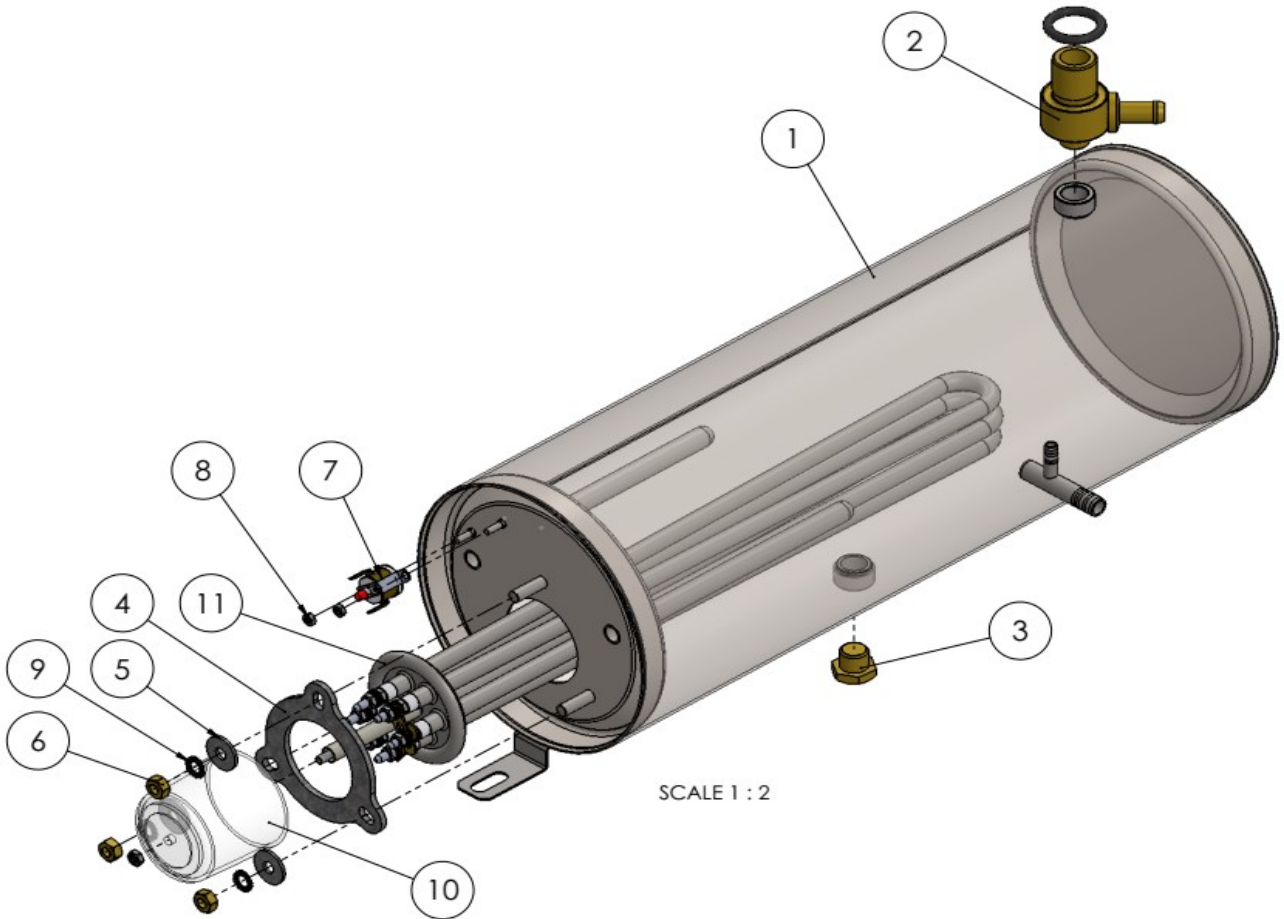

Appliance part#

233030

Description

Dishwasher K50

Date 09-09-2021

Revision #

1.0

Revision First Bill of Materials (BOM)