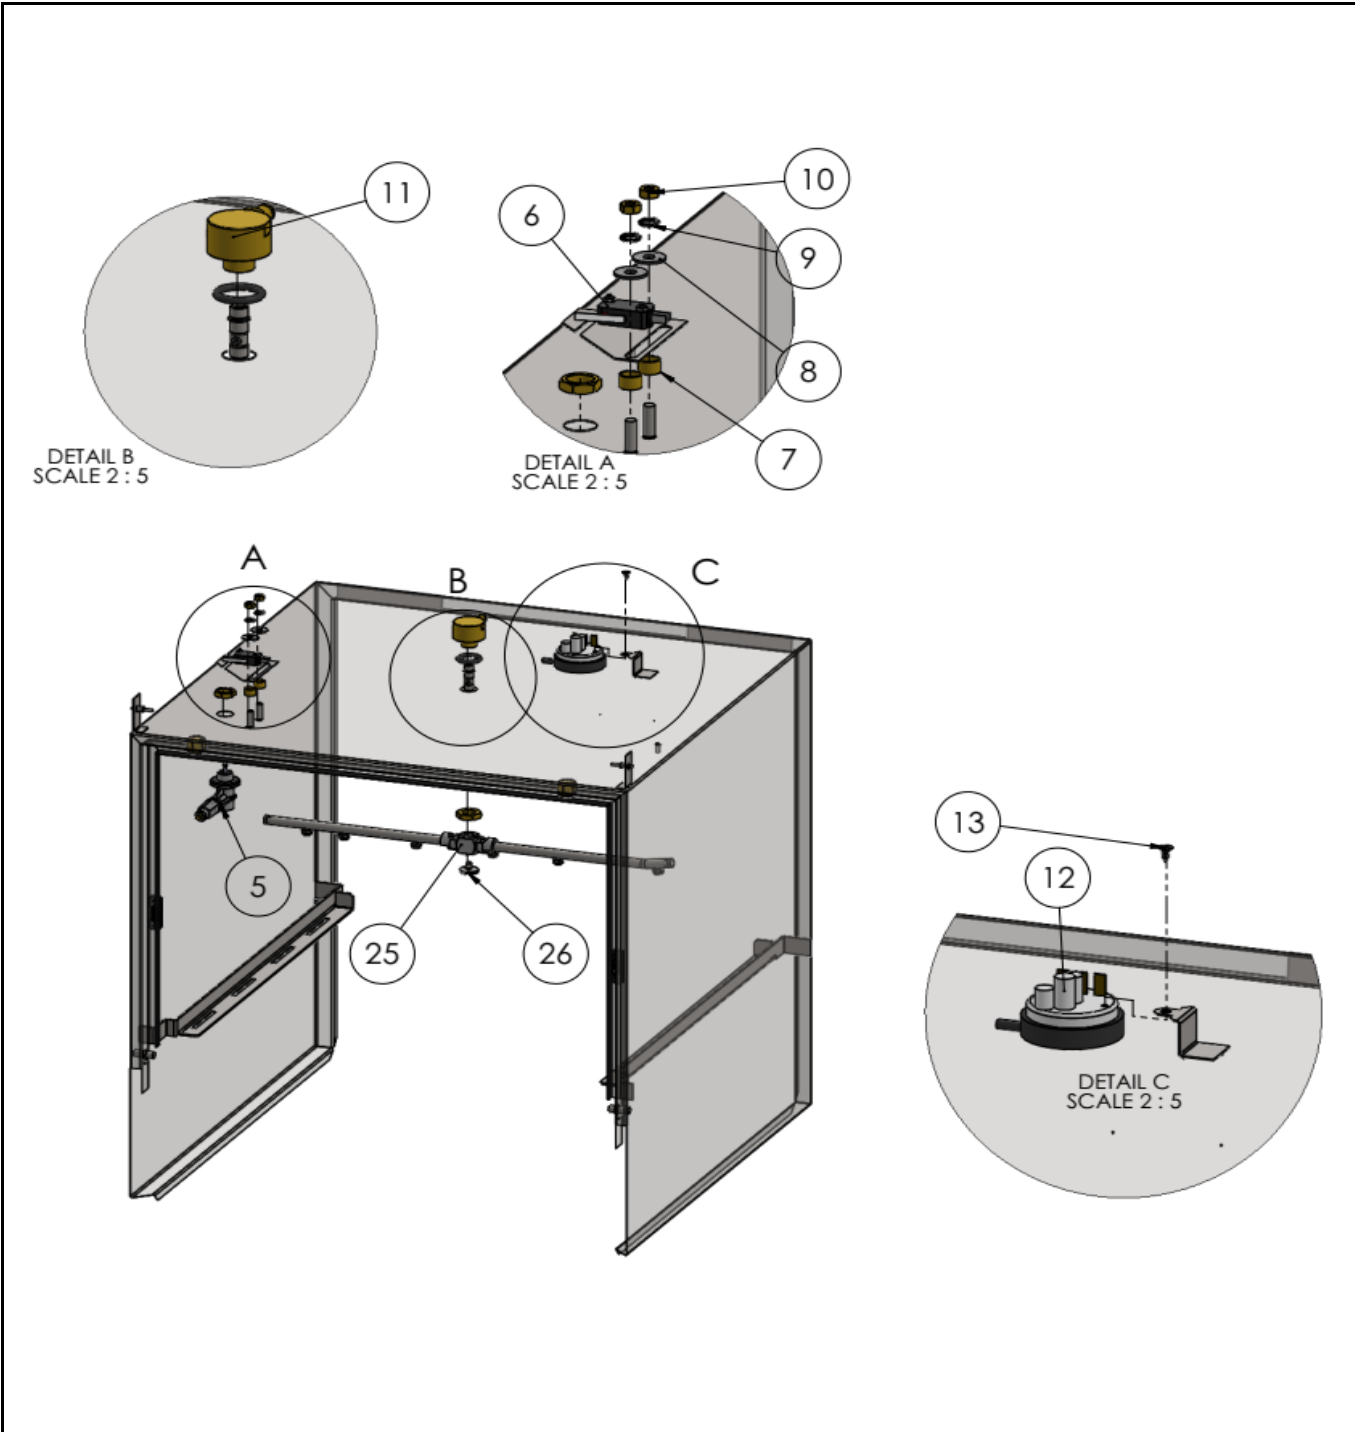

n/a -> not available
nss -> not sold separately

Drawing

Tools for Chefs

Hendi B.V.
 Steenoven 21
 3911 TX Rhenen
 The Netherlands

Batch #	Appliance part#
181797 and up	233030

Description
Dishwasher K50

Date	09-09-2021	Revision #	1.0
Revision	First Bill of Materials (BOM)		