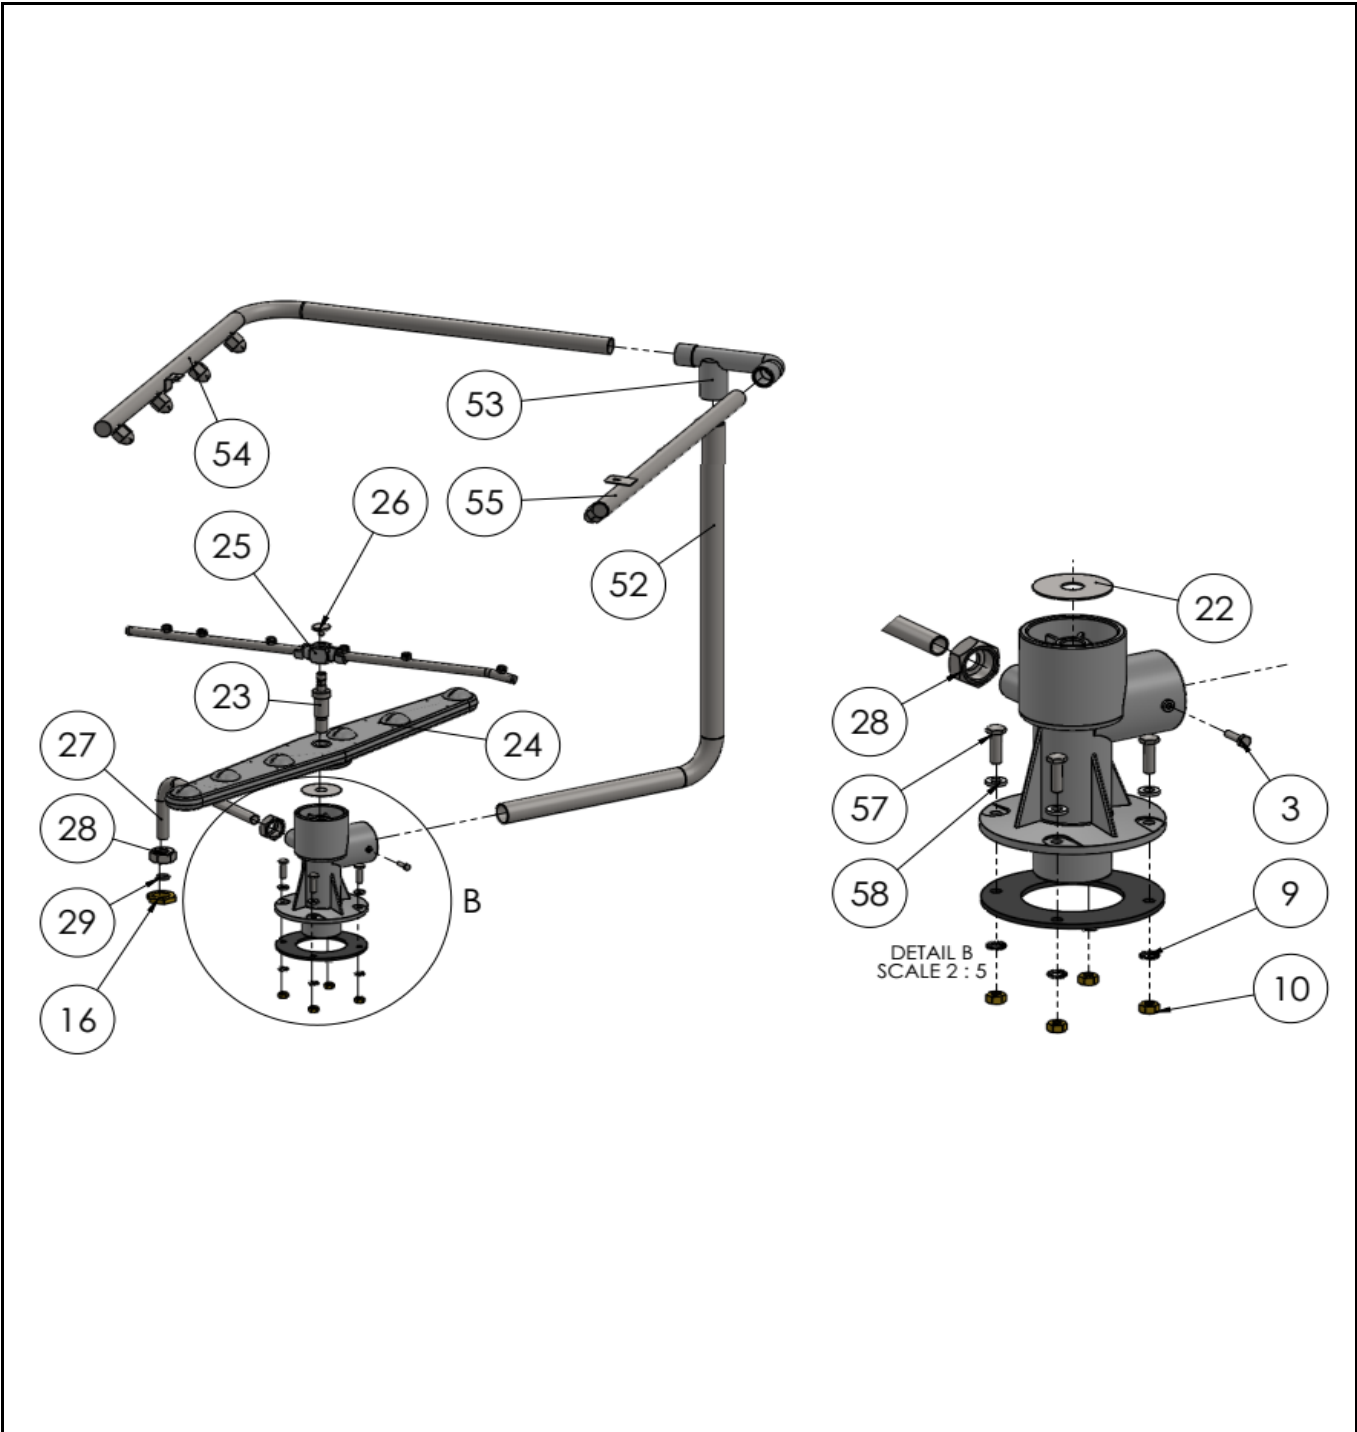

Drawing

Tools for Chefs

Hendi B.V.
Steenoven 21
3911 TX Rhenen
The Netherlands

Batch #
181797 and up

Appliance part#
233030

Description
Dishwasher K50

Date	09-09-2021	Revision #	1.0
Revision	First Bill of Materials (BOM)