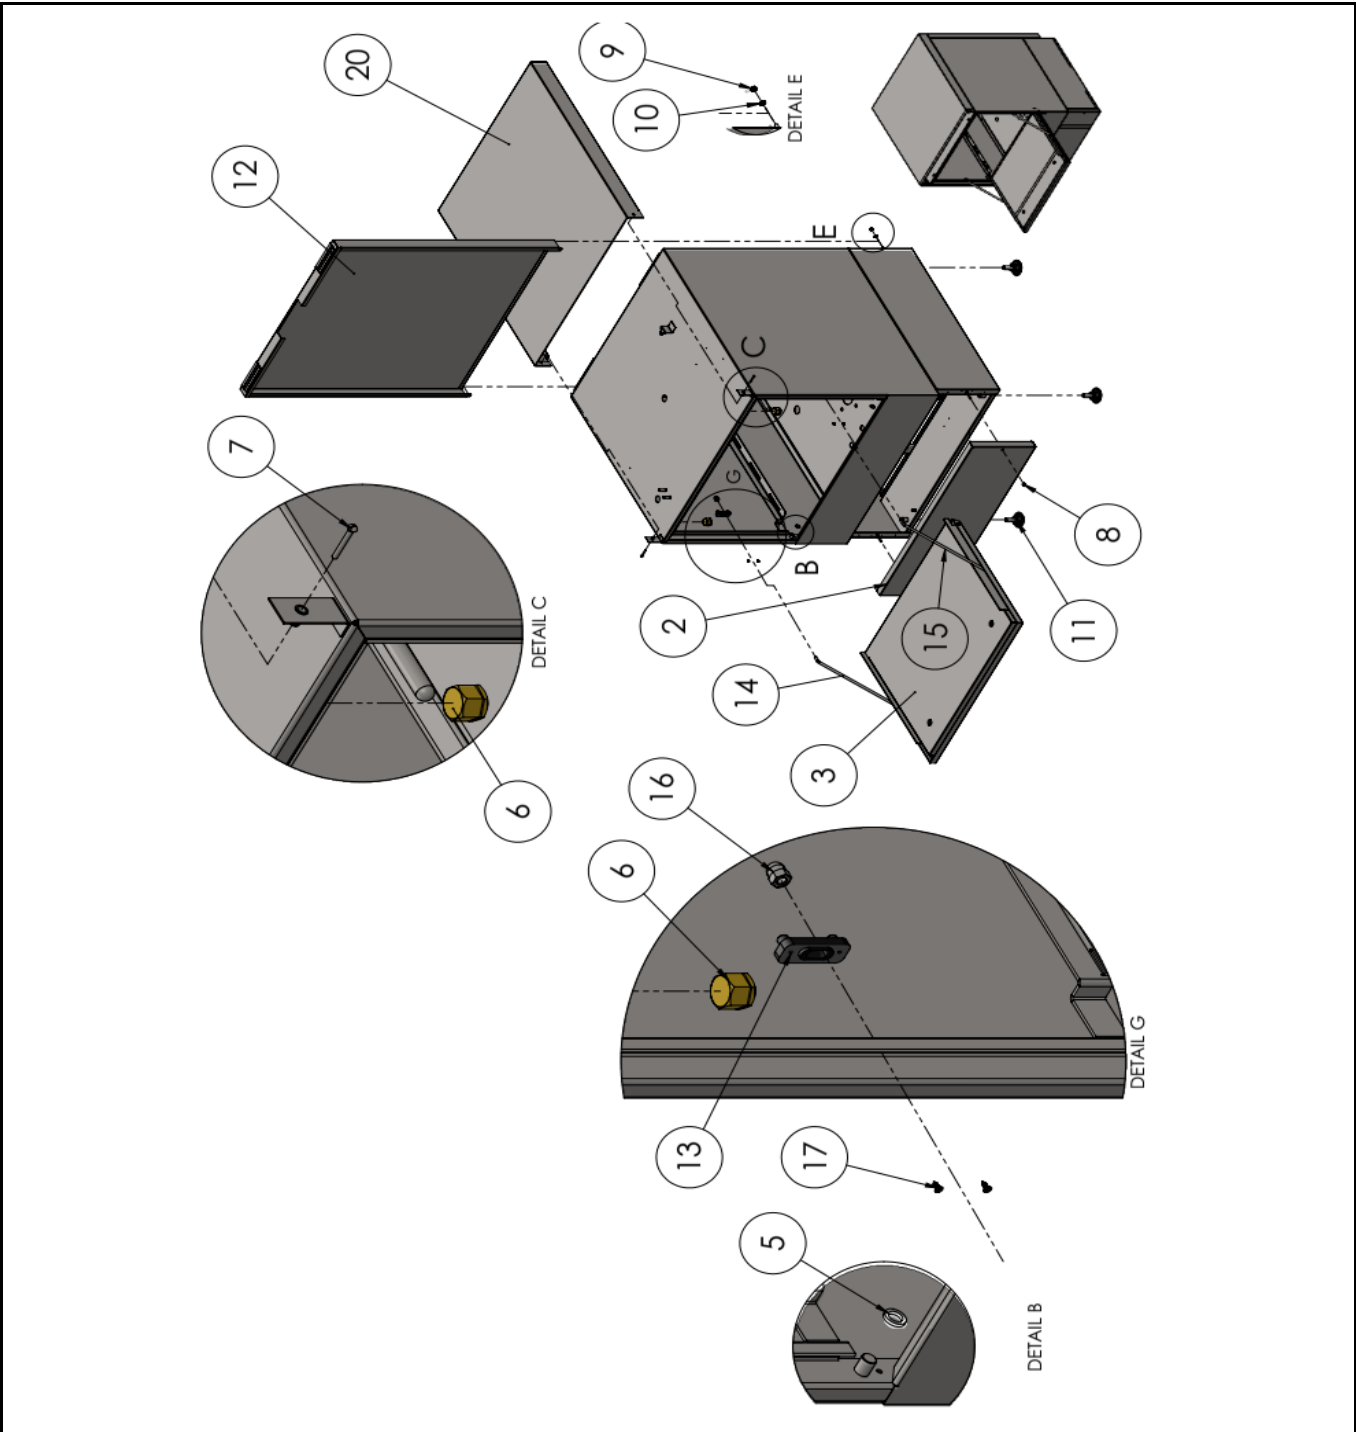

Drawing

Tools for Chefs

Hendi B.V.
Steenoven 21
3911 TX Rhenen
The Netherlands

Batch #
181797 and up

Appliance part#
233030

Description
Dishwasher K50 with detergent pump

Date	09-09-2021	Revision #	1.0
Revision	First Bill of Materials (BOM)