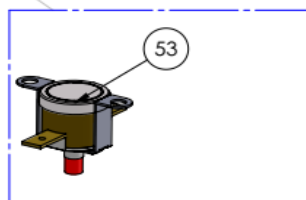

Drawing

Tools for Chefs

Hendi B.V.
Steenoven 21
3911 TX Rhenen
The Netherlands

Batch #

181797 and up

Appliance part#

233099

Description

Glass dishwasher K40 With detergent pump

Date	09-09-2021	Revision #	Revision version
Revision	First Bill of Materials (BOM)