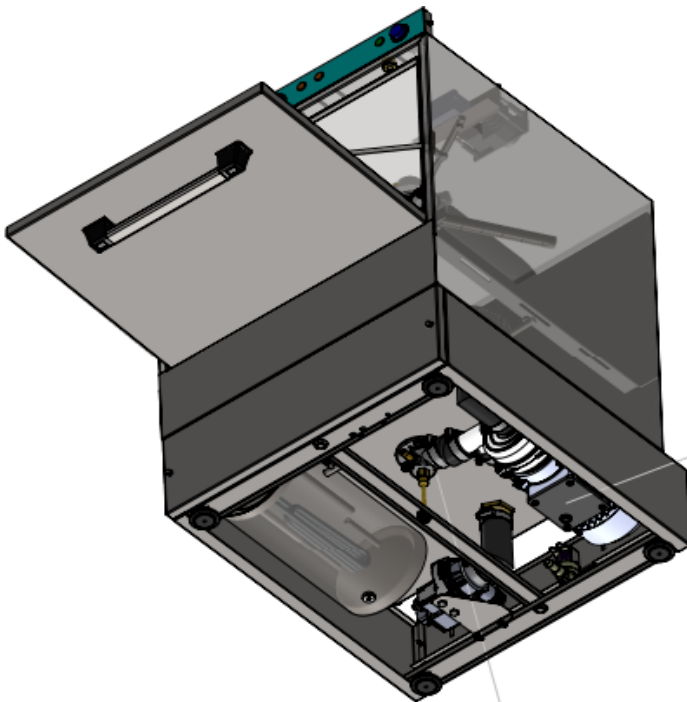

Drawing

Tools for Chefs

Hendi B.V.
Steenoven 21
3911 TX Rhenen
The Netherlands

Batch #

181797 and up

Appliance part#

233099

Description

Glass dishwasher K40 With detergent pump

Date 09-09-2021

Revision #

Revision version

Revision First Bill of Materials (BOM)

Bill of materials (BOM)

HENDI Tools for Chefs Hendi B.V. Steenoven 21 3911 TX Rhenen The Netherlands	Batch #	Appliance part#
	181797 and up	233009
	Description	
Glass dishwasher K40 with detergent pump		

Date	09-09-2021	Revision #	Revision version
Revision	First Bill of Materials (BOM)		

Item	Description	Part#	Quantity	Remark	Picture
75	Wash arm support (lower)	950227	1		
76	Wash pump 230V/0,30HP IP44	950234	1		
77	Formed hose (outlet pump)	950241	1		
78	Formed hose (inlet pump)	950258	1		
79	Nut M6	n/a	2		
80	Washer M6	n/a	2		
81	Lock washer M6	n/a	2		
82	Hose clamp S/S 25-40mm	950180	4		

n/a -> not available

nss -> not sold separately