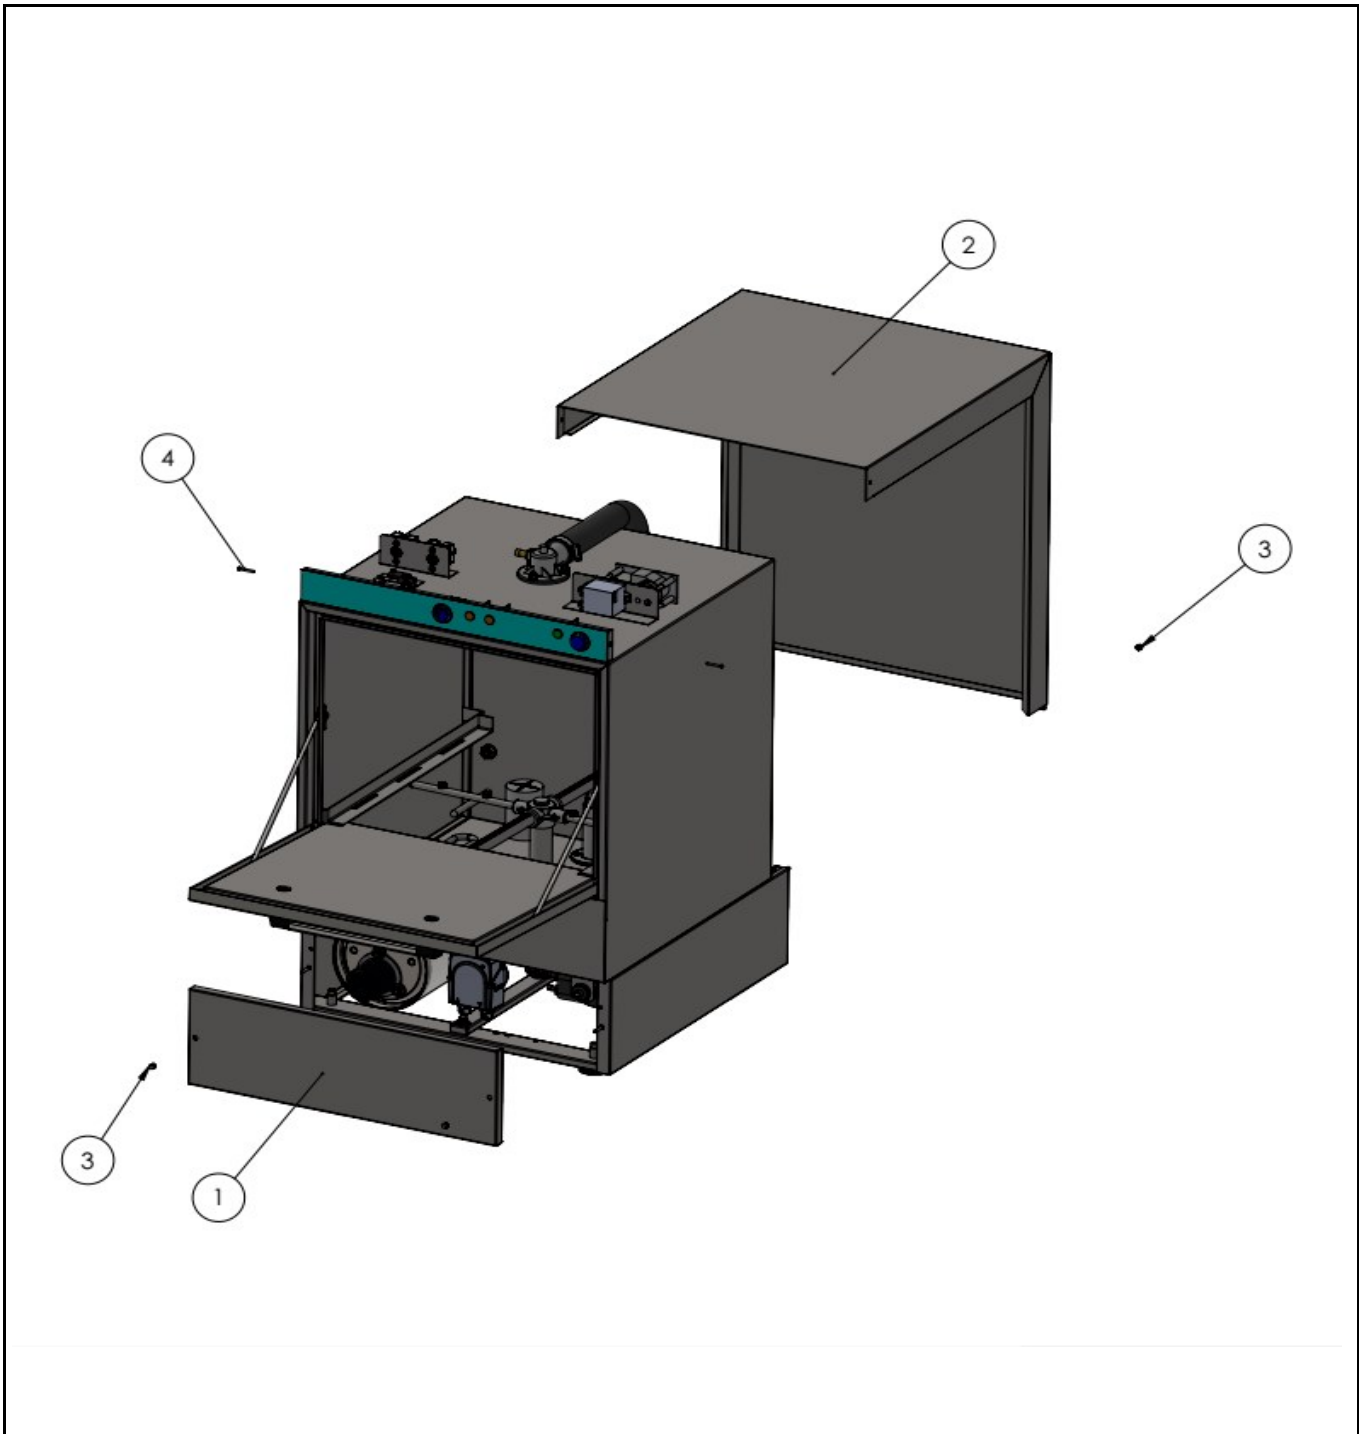

233009

Description

Glass dishwasher K40 with detergent pump

Date	09-09-2021	Revision #	Revision version
Revision	First Bill of Materials (BOM)		

Bill of materials (BOM)

 <b style="font-size: 24px; margin-left: 10px;">HENDI <small style="color: green; margin-left: 10px;">Tools for Chefs</small> Hendi B.V. Steenoven 21 3911 TX Rhenen The Netherlands	Batch #	Appliance part#
	181797 and up	233009
	Description	
Glass dishwasher K40 with detergent pump		