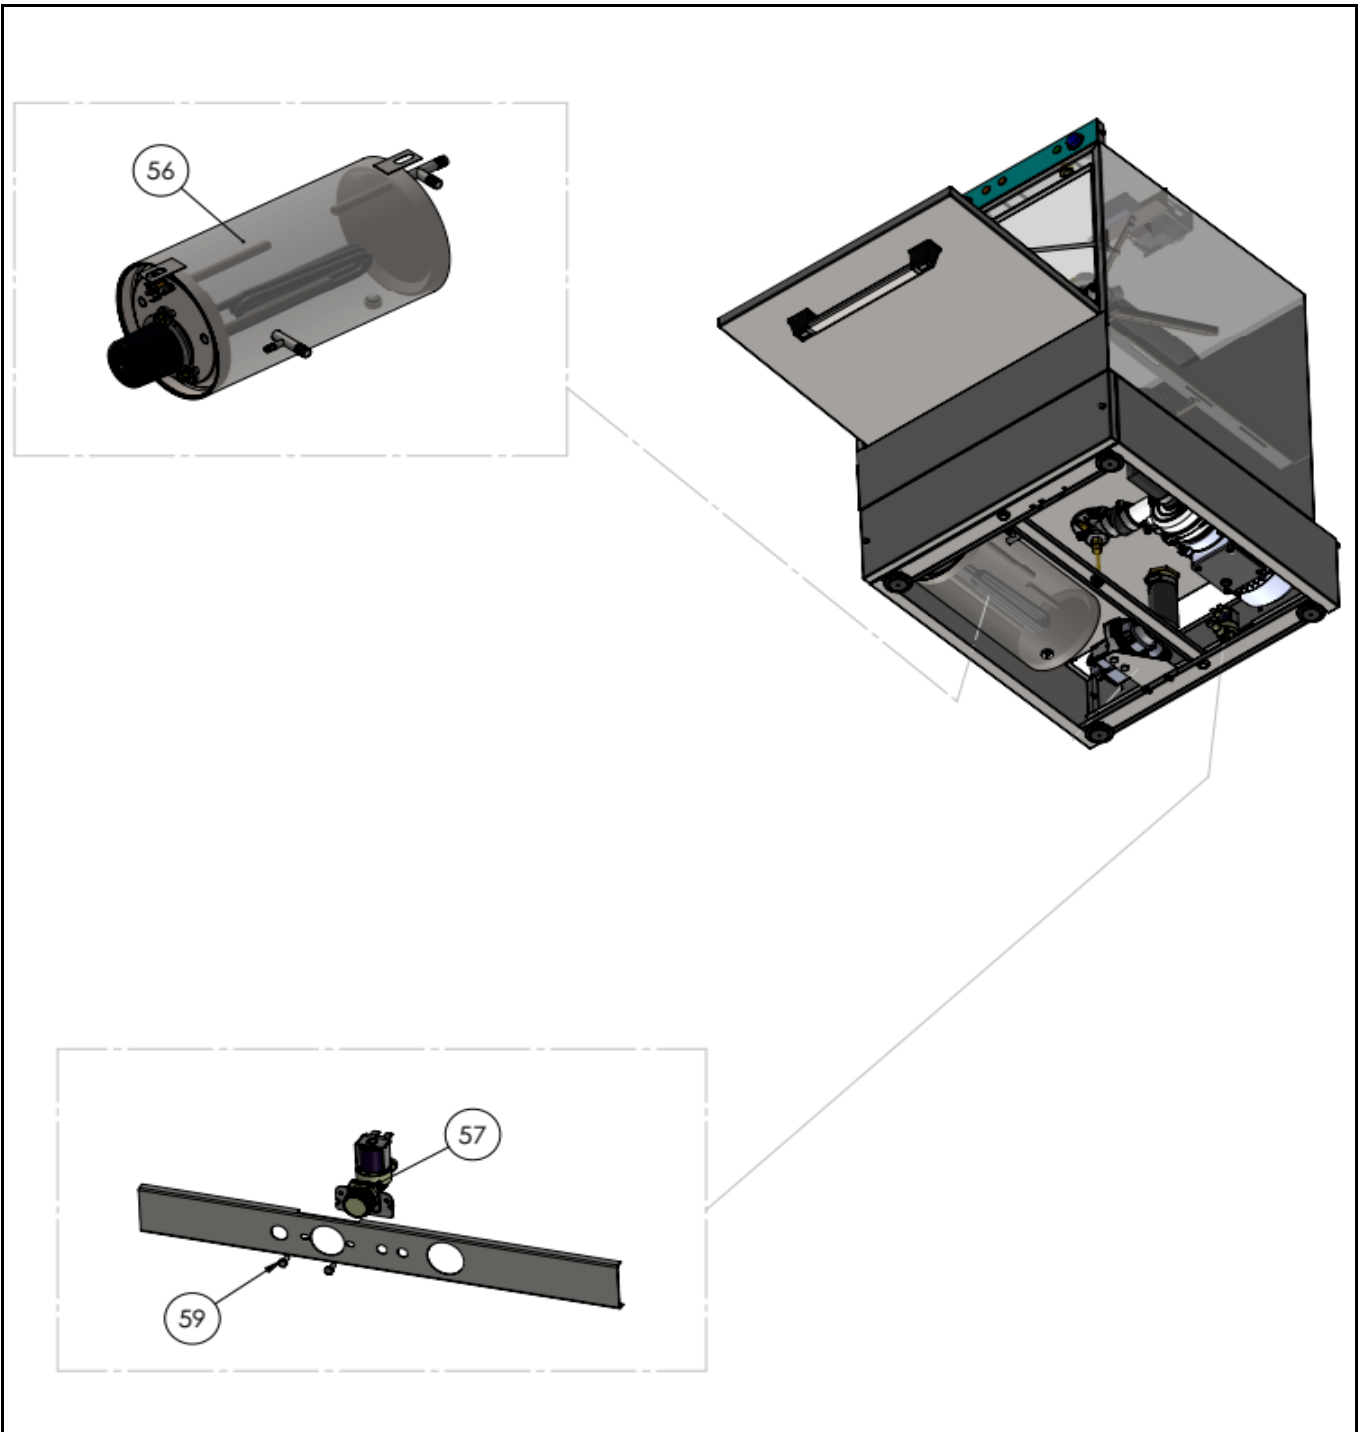

Appliance part#

233099

Description

Glass dishwasher K40 With detergent pump

Date 09-09-2021

Revision #

Revision version

Revision First Bill of Materials (BOM)