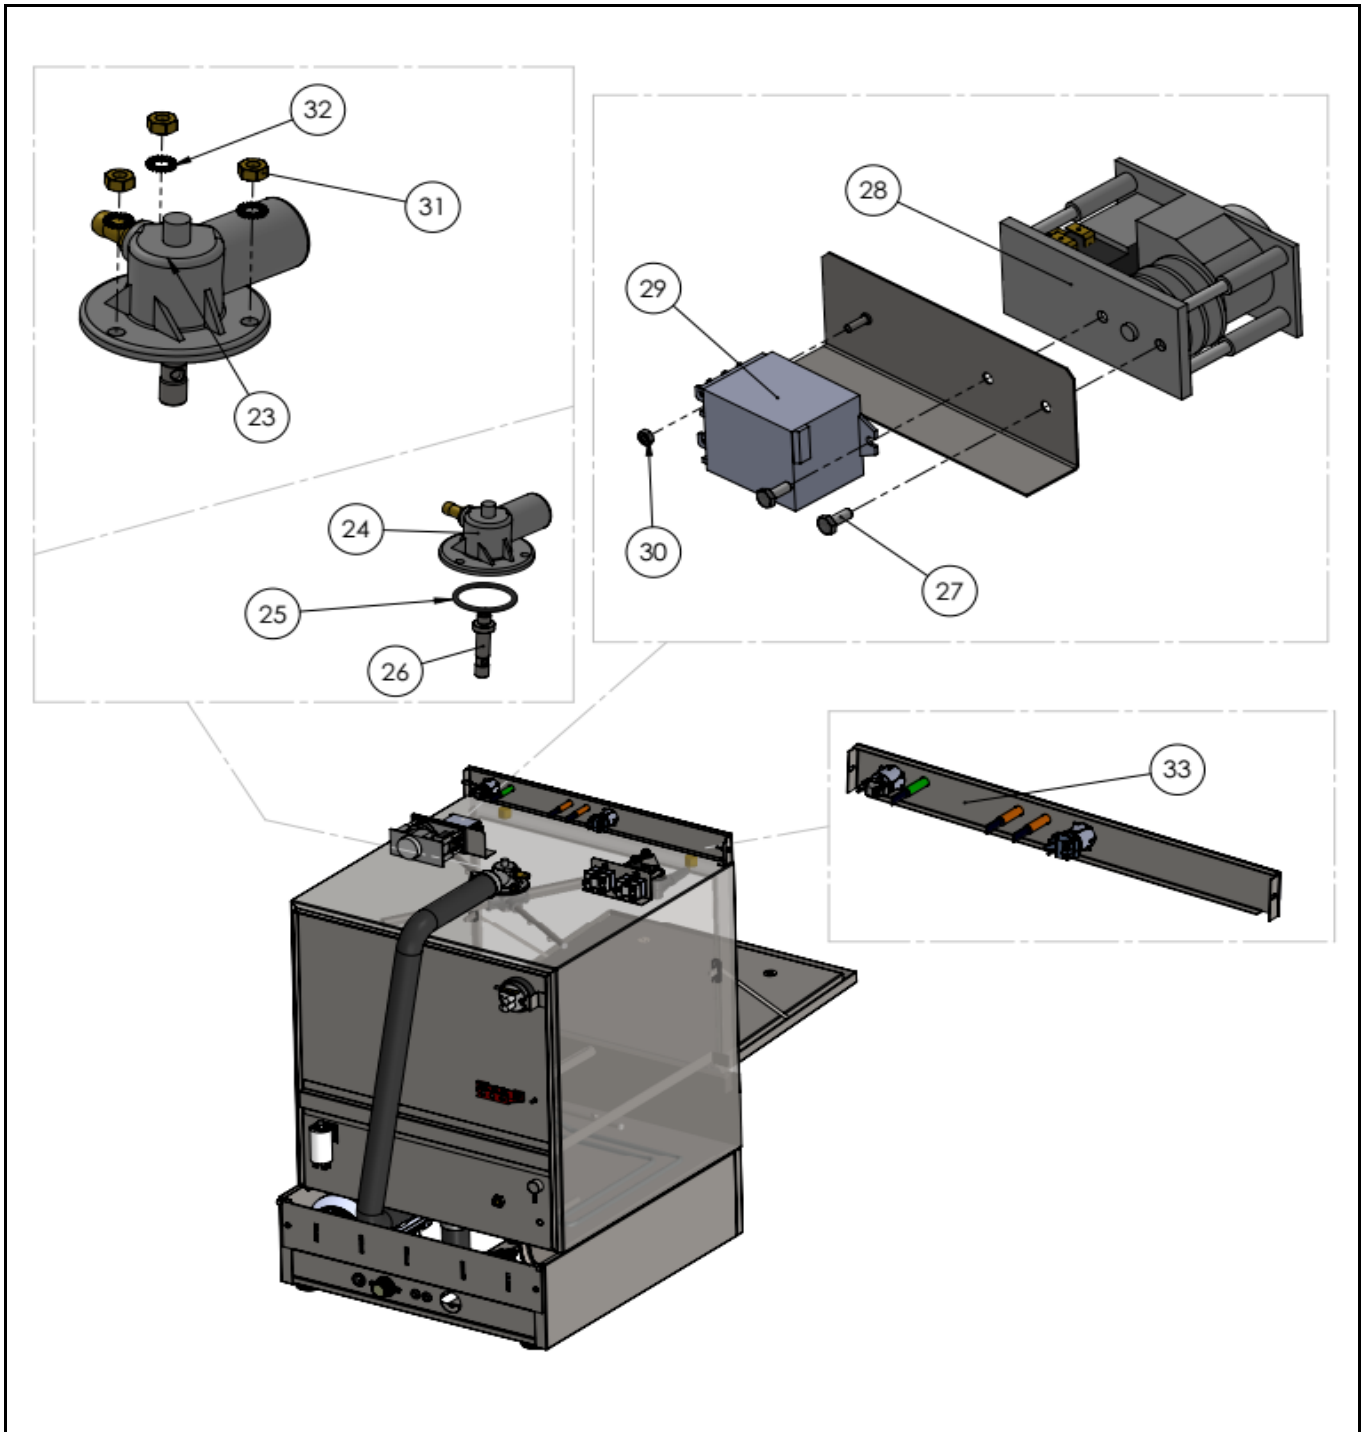

Appliance part#

233099

Description

Glass dishwasher K40 With detergent pump

Date 09-09-2021

Revision #

Revision version

Revision First Bill of Materials (BOM)