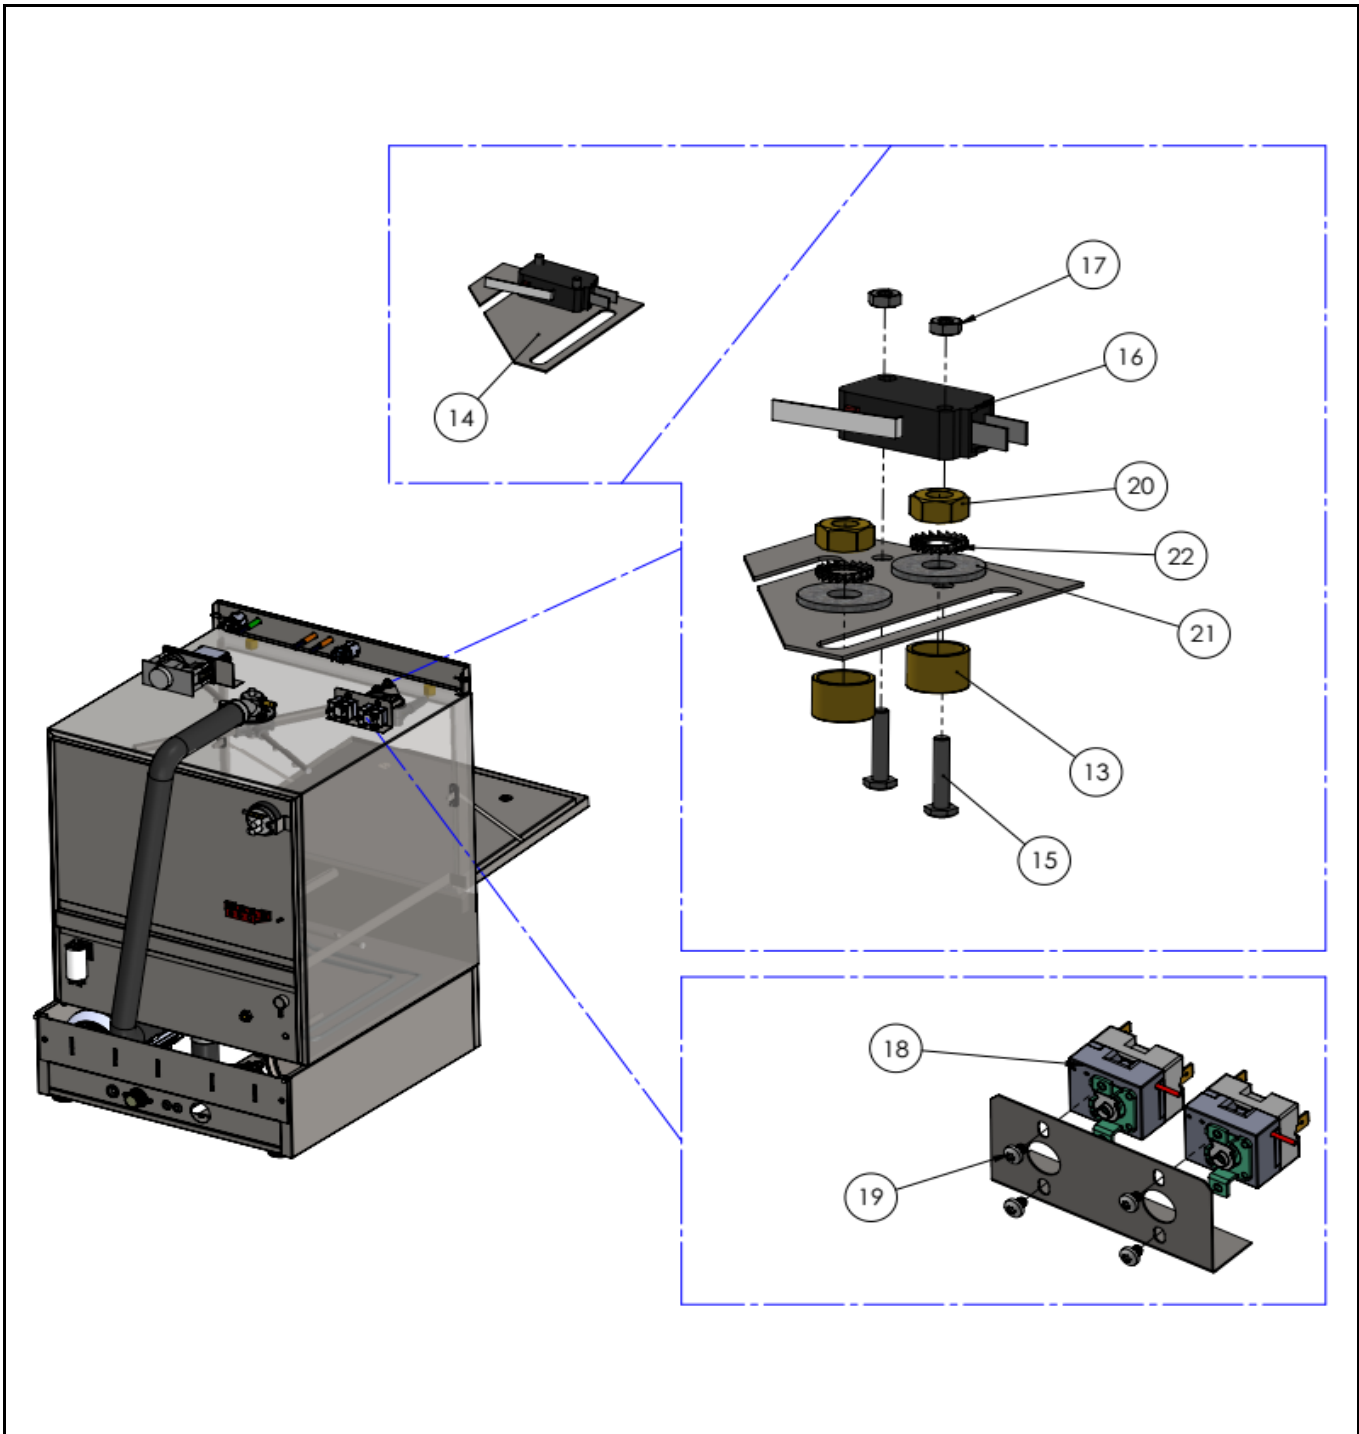

233099

Description

Glass dishwasher K40 With detergent pump

Date 09-09-2021

Revision #

Revision version

Revision First Bill of Materials (BOM)

Bill of materials (BOM)