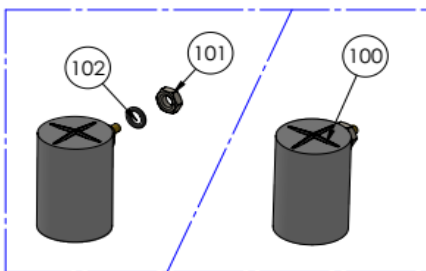

Bill of materials (BOM)

<b style="font-size: 24px; margin-left: 10px;">HENDI Tools for Chefs Hendi B.V. Steenoven 21 3911 TX Rhenen The Netherlands	Batch #	Appliance part#
	181797 and up	233009
	Description	
Glass dishwasher K40 with detergent pump		

Date	09-09-2021	Revision #	Revision version
Revision	First Bill of Materials (BOM)		

Item	Description	Part#	Quantity	Remark	Picture
83	Lower was hub	nss	1	Available as 950227	
84	Spacer 4x26 M6	nss	1	Available as 950227	
85	Screw M6x80	nss	1	Available as 950227	
86	Axle	nss	1	Available as 950227	
87	Wash pipe	nss	1	Available as 950227	
88	Rinse pin	nss	1	Available as 950227	
89	Round spacer Ø30	nss	1	Available as 950227	
90	O-Ring Ø40x3,5mm	949993	1	Also available in 950227	

n/a   -> not available

nss   -> not sold separately

Drawing

Tools for Chefs

Hendi B.V.
Steenoven 21
3911 TX Rhenen
The Netherlands

Batch #

181797 and up

Appliance part#

233099

Description

Glass dishwasher K40 With detergent pump

Date 09-09-2021

Revision #

Revision version

Revision First Bill of Materials (BOM)