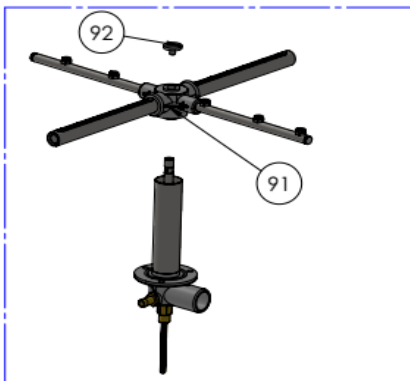

Bill of materials (BOM)

<b style="font-size: 24px; margin-left: 10px;">HENDI Tools for Chefs Hendi B.V. Steenoven 21 3911 TX Rhenen The Netherlands	Batch #	Appliance part#
	181797 and up	233009
	Description	
Glass dishwasher K40 with detergent pump		

Date	09-09-2021	Revision #	Revision version
Revision	First Bill of Materials (BOM)		

Item	Description	Part#	Quantity	Remark	Picture
83	Lower was hub	nss	1	Available as 950227	
84	Spacer 4x26 M6	nss	1	Available as 950227	
85	Screw M6x80	nss	1	Available as 950227	
86	Axle	nss	1	Available as 950227	
87	Wash pipe	nss	1	Available as 950227	
88	Rinse pin	nss	1	Available as 950227	
89	Round spacer Ø30	nss	1	Available as 950227	
90	O-Ring Ø40x3,5mm	949993	1	Also available in 950227	

n/a   -> not available

nss   -> not sold separately

Drawing

Tools for Chefs

Hendi B.V.
Steenoven 21
3911 TX Rhenen
The Netherlands

Batch #

181797 and up

Appliance part#

233099

Description

Glass dishwasher K40 With detergent pump

Date 09-09-2021

Revision #

Revision version

Revision First Bill of Materials (BOM)