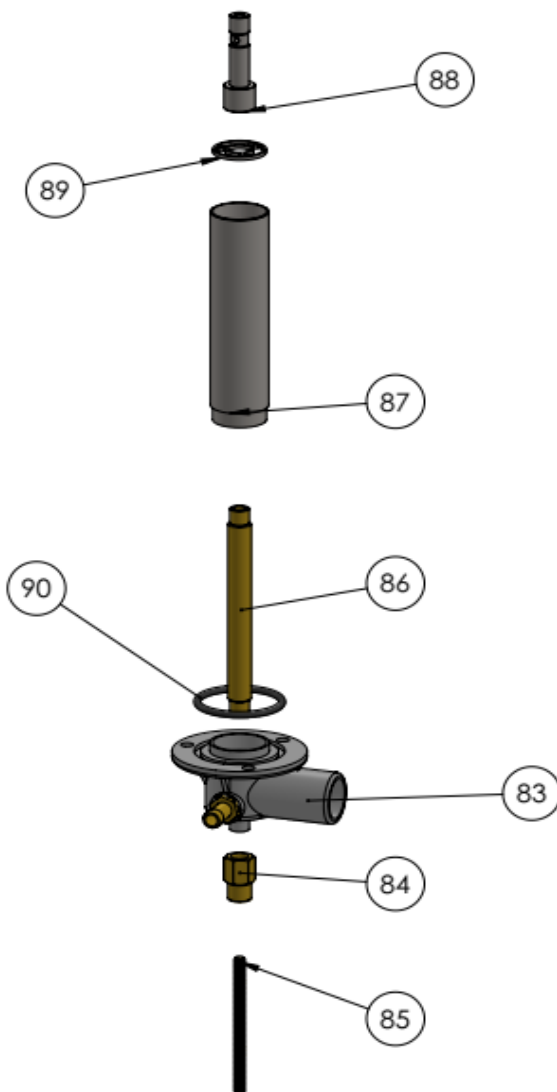

Appliance part#

233099

Description

Glass dishwasher K40 With detergent pump

Date 09-09-2021

Revision #

Revision version

Revision First Bill of Materials (BOM)