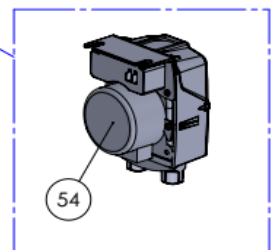

Drawing

Tools for Chefs

Hendi B.V.
Steenoven 21
3911 TX Rhenen
The Netherlands

Batch #

181797 and up

Appliance part#

233099

Description

Glass dishwasher K40 With detergent pump

Date	09-09-2021	Revision #	Revision version
Revision	First Bill of Materials (BOM)