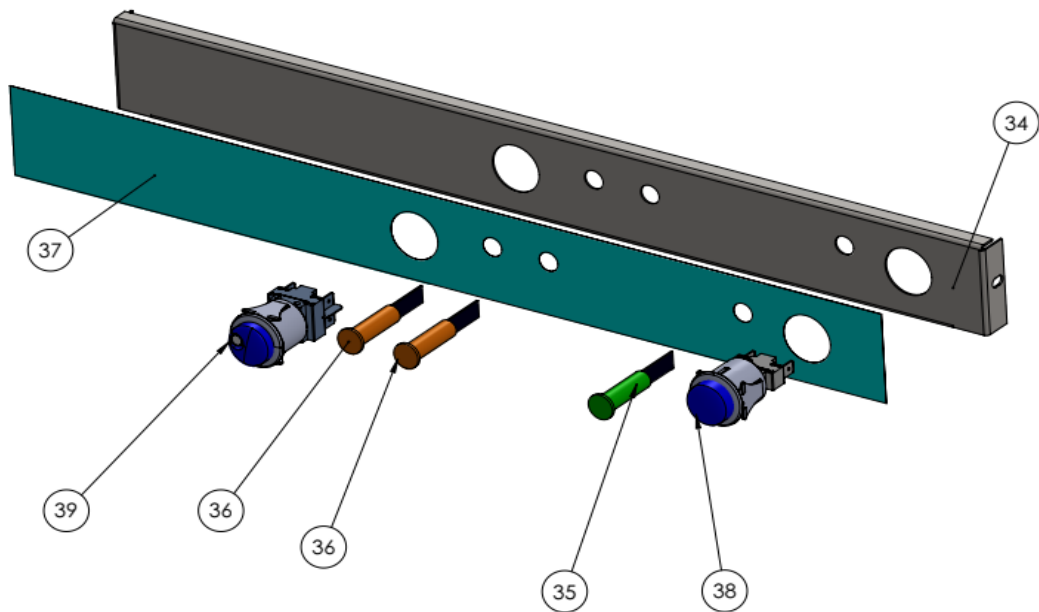

Drawing

Tools for Chefs

Hendi B.V.
Steenoven 21
3911 TX Rhenen
The Netherlands

Batch #

181797 and up

Appliance part#

233099

Description

Glass dishwasher K40 With detergent pump

Date 09-09-2021

Revision #

Revision version

Revision First Bill of Materials (BOM)

Bill of materials (BOM)

<b style="font-size: 24px; margin-left: 10px;">HENDI Tools for Chefs Hendi B.V. Steenoven 21 3911 TX Rhenen The Netherlands	Batch #	Appliance part#
	181797 and up	233009
	Description	
Glass dishwasher K40 with detergent pump		

Date	09-09-2021	Revision #	Revision version
Revision	First Bill of Materials (BOM)		

Item	Description	Part#	Quantity	Remark	Picture
34	Front panel	n/a	1		
35	Indicator light green	950036	2		
36	Indicator light orange	950043	2		
37	Display sticker	n/a	1		
38	Start switch (2P)	950050	1		
39	On/Off switch (oval, 4P)	952269	1		

n/a   -> not available
nss   -> not sold separately