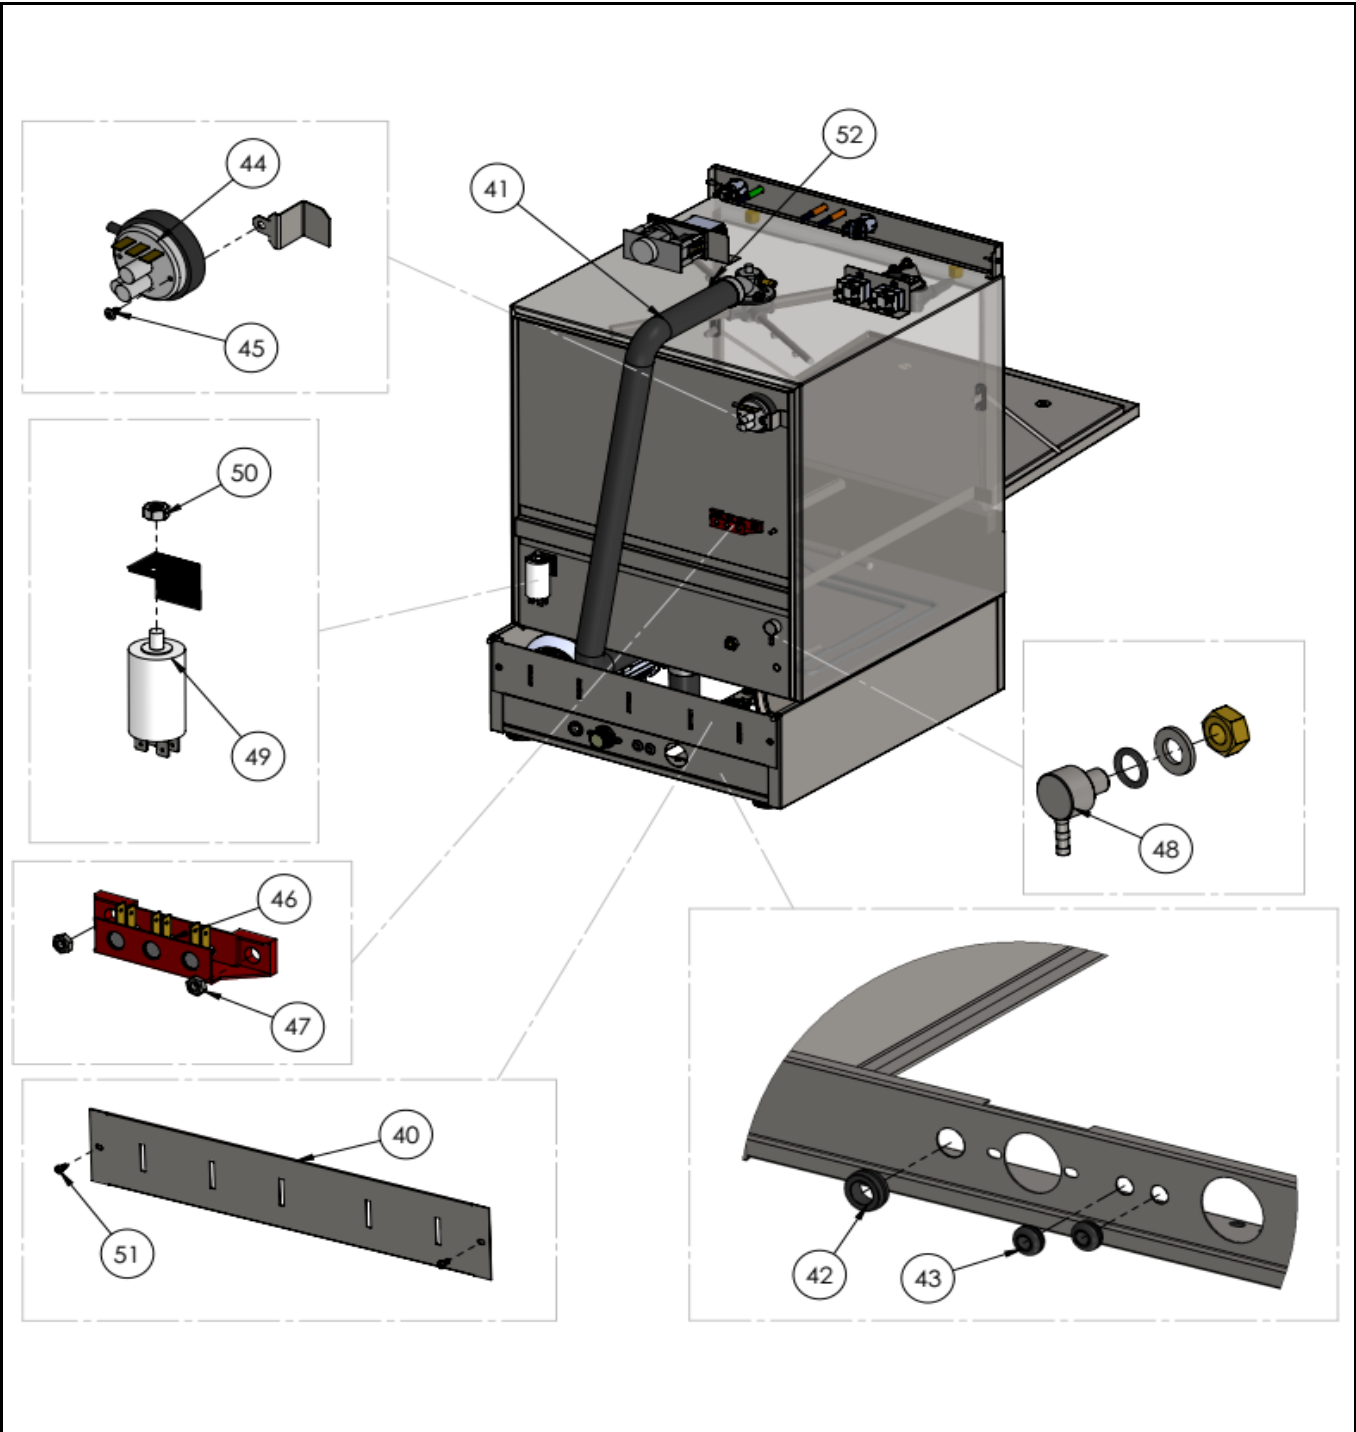

Drawing

Tools for Chefs

Hendi B.V.
Steenoven 21
3911 TX Rhenen
The Netherlands

Batch #
181797 and up

Appliance part#
233099

Description
Glass dishwasher K40 With detergent pump

Date	09-09-2021	Revision #	Revision version
Revision	First Bill of Materials (BOM)