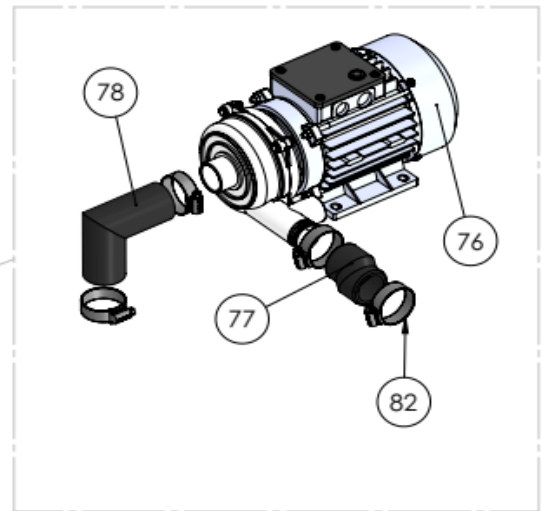

Drawing

Tools for Chefs

Hendi B.V.
Steenoven 21
3911 TX Rhenen
The Netherlands

Batch #

181797 and up

Appliance part#

233099

Description

Glass dishwasher K40 With detergent pump

Date 09-09-2021

Revision #

Revision version

Revision First Bill of Materials (BOM)

Bill of materials (BOM)

HENDI Tools for Chefs Hendi B.V. Steenoven 21 3911 TX Rhenen The Netherlands	Batch #	Appliance part#
	181797 and up	233009
	Description	
Glass dishwasher K40 with detergent pump		

Date	09-09-2021	Revision #	Revision version
Revision	First Bill of Materials (BOM)		

Item	Description	Part#	Quantity	Remark	Picture
75	Wash arm support (lower)	950227	1		
76	Wash pump 230V/0,30HP IP44	950234	1		
77	Formed hose (outlet pump)	950241	1		
78	Formed hose (inlet pump)	950258	1		
79	Nut M6	n/a	2		
80	Washer M6	n/a	2		
81	Lock washer M6	n/a	2		
82	Hose clamp S/S 25-40mm	950180	4		

n/a -> not available

nss -> not sold separately