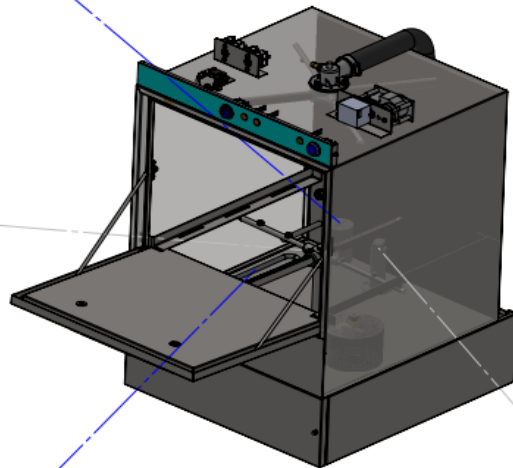

233099

Description

Glass dishwasher K40 With detergent pump

Date 09-09-2021

Revision #

Revision version

Revision First Bill of Materials (BOM)

Bill of materials (BOM)