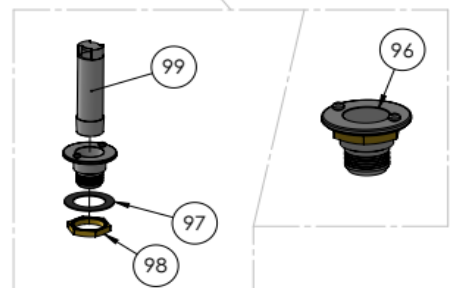

Bill of materials (BOM)

<b style="font-size: 24px; margin-left: 10px;">HENDI Tools for Chefs Hendi B.V. Steenoven 21 3911 TX Rhenen The Netherlands	Batch #	Appliance part#
	181797 and up	233009
	Description	
Glass dishwasher K40 with detergent pump		

Date	09-09-2021	Revision #	Revision version
Revision	First Bill of Materials (BOM)		

Item	Description	Part#	Quantity	Remark	Picture
83	Lower was hub	nss	1	Available as 950227	
84	Spacer 4x26 M6	nss	1	Available as 950227	
85	Screw M6x80	nss	1	Available as 950227	
86	Axle	nss	1	Available as 950227	
87	Wash pipe	nss	1	Available as 950227	
88	Rinse pin	nss	1	Available as 950227	
89	Round spacer Ø30	nss	1	Available as 950227	
90	O-Ring Ø40x3,5mm	949993	1	Also available in 950227	

n/a   -> not available

nss   -> not sold separately

Drawing

Tools for Chefs

Hendi B.V.
Steenoven 21
3911 TX Rhenen
The Netherlands

Batch #

181797 and up

Appliance part#

233099

Description

Glass dishwasher K40 With detergent pump

Date 09-09-2021

Revision #

Revision version

Revision First Bill of Materials (BOM)