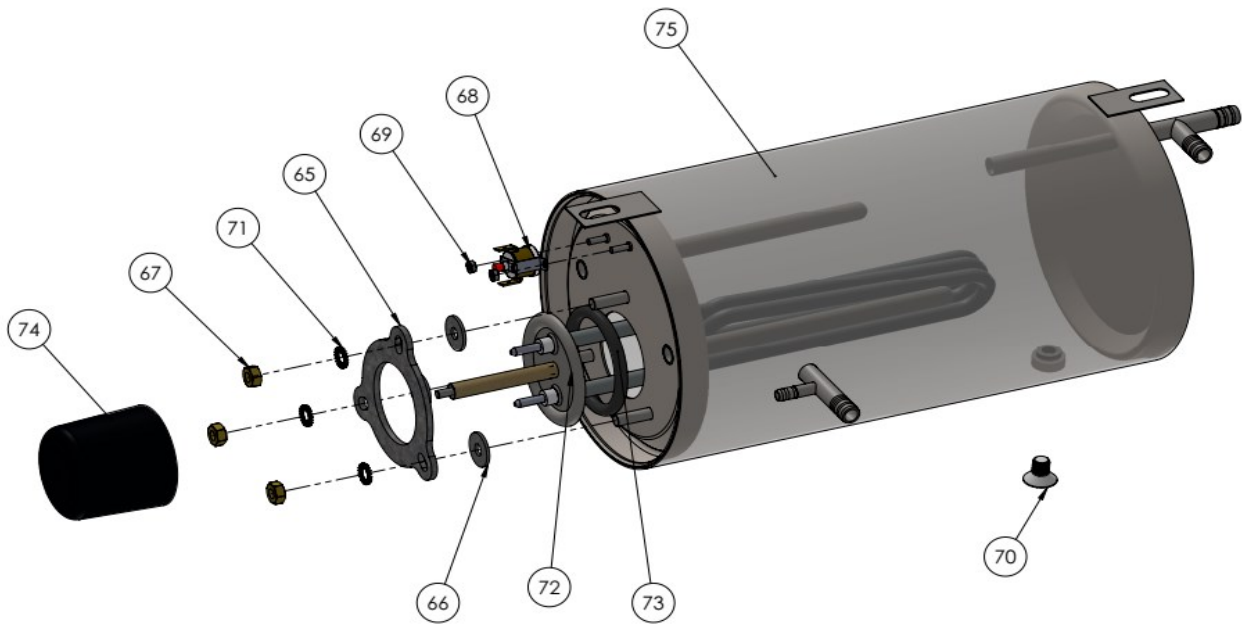

Drawing

Tools for Chefs

Hendi B.V.
Steenoven 21
3911 TX Rhenen
The Netherlands

Batch #

181797 and up

Appliance part#

233099

Description

Glass dishwasher K40 With detergent pump

Date 09-09-2021

Revision #

Revision version

Revision First Bill of Materials (BOM)

Bill of materials (BOM)

<b style="font-size: 24px; margin-left: 10px;">HENDI Tools for Chefs Hendi B.V. Steenoven 21 3911 TX Rhenen The Netherlands	Batch #	Appliance part#
	181797 and up	233009
	Description	
Glass dishwasher K40 with detergent pump		

Date	09-09-2021	Revision #	Revision version
Revision	First Bill of Materials (BOM)		

Item	Description	Part#	Quantity	Remark	Picture
65	Bracket element	n/a	1		
66	Washer M6	n/a	3		
67	Nut M6	n/a	3		
68	Hi-limiter 105°C Boiler (manual reset)	950197	1		
69	Nut M3	n/a	2		
70	Cap screw M8x12	n/a	1		
71	Lock washer M6	n/a	3		
72	Element tank 230V/2500W	950203	1		
73	O-Ring Ø45x6mm	950210	1		
74	Cover	n/a	1		
75	Boiler	n/a	1		

n/a -> not available

nss -> not sold separately