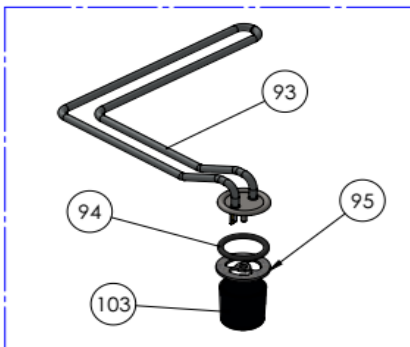

Bill of materials (BOM)

<b style="font-size: 24px; margin-left: 10px;">HENDI Tools for Chefs Hendi B.V. Steenoven 21 3911 TX Rhenen The Netherlands	Batch #	Appliance part#
	181797 and up	233009
	Description	
Glass dishwasher K40 with detergent pump		

Date	09-09-2021	Revision #	Revision version
Revision	First Bill of Materials (BOM)		

Item	Description	Part#	Quantity	Remark	Picture
83	Lower was hub	nss	1	Available as 950227	
84	Spacer 4x26 M6	nss	1	Available as 950227	
85	Screw M6x80	nss	1	Available as 950227	
86	Axle	nss	1	Available as 950227	
87	Wash pipe	nss	1	Available as 950227	
88	Rinse pin	nss	1	Available as 950227	
89	Round spacer Ø30	nss	1	Available as 950227	
90	O-Ring Ø40x3,5mm	949993	1	Also available in 950227	

n/a   -> not available

nss   -> not sold separately

Drawing

Tools for Chefs

Hendi B.V.
Steenoven 21
3911 TX Rhenen
The Netherlands

Batch #

181797 and up

Appliance part#

233099

Description

Glass dishwasher K40 With detergent pump

Date 09-09-2021

Revision #

Revision version

Revision First Bill of Materials (BOM)