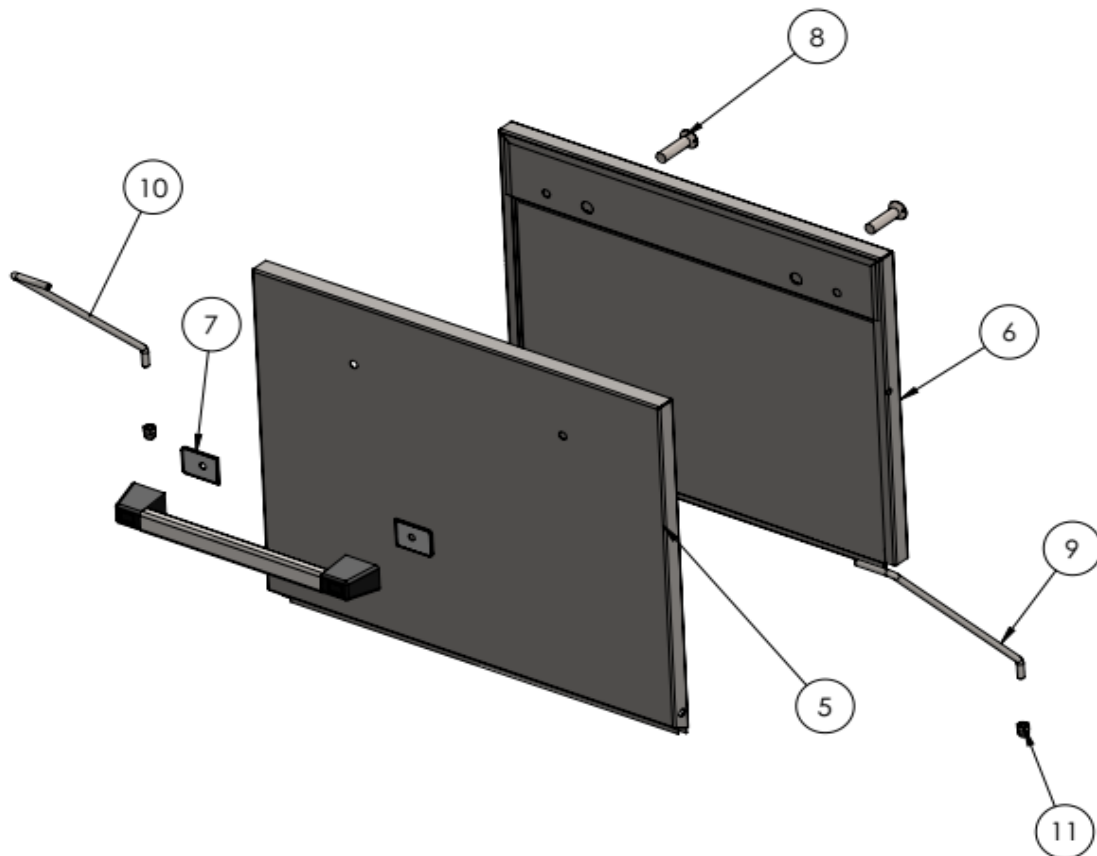

Appliance part#

233099

Description

Glass dishwasher K40 With detergent pump

Date 09-09-2021

Revision #

Revision version

Revision First Bill of Materials (BOM)