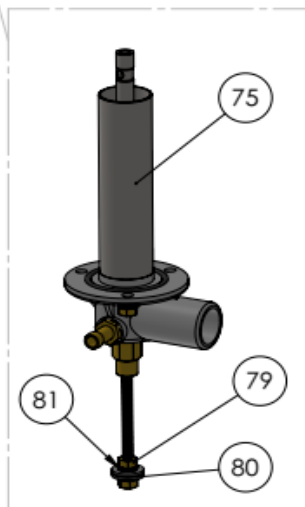

Drawing

Tools for Chefs

Hendi B.V.
Steenoven 21
3911 TX Rhenen
The Netherlands

Batch #

181797 and up

Appliance part#

233099

Description

Glass dishwasher K40 With detergent pump

Date 09-09-2021

Revision #

Revision version

Revision First Bill of Materials (BOM)

Bill of materials (BOM)

HENDI Tools for Chefs Hendi B.V. Steenoven 21 3911 TX Rhenen The Netherlands	Batch #	Appliance part#
	181797 and up	233009
	Description	
Glass dishwasher K40 with detergent pump		

Date	09-09-2021	Revision #	Revision version
Revision	First Bill of Materials (BOM)		

Item	Description	Part#	Quantity	Remark	Picture
75	Wash arm support (lower)	950227	1		
76	Wash pump 230V/0,30HP IP44	950234	1		
77	Formed hose (outlet pump)	950241	1		
78	Formed hose (inlet pump)	950258	1		
79	Nut M6	n/a	2		
80	Washer M6	n/a	2		
81	Lock washer M6	n/a	2		
82	Hose clamp S/S 25-40mm	950180	4		

n/a -> not available

nss -> not sold separately