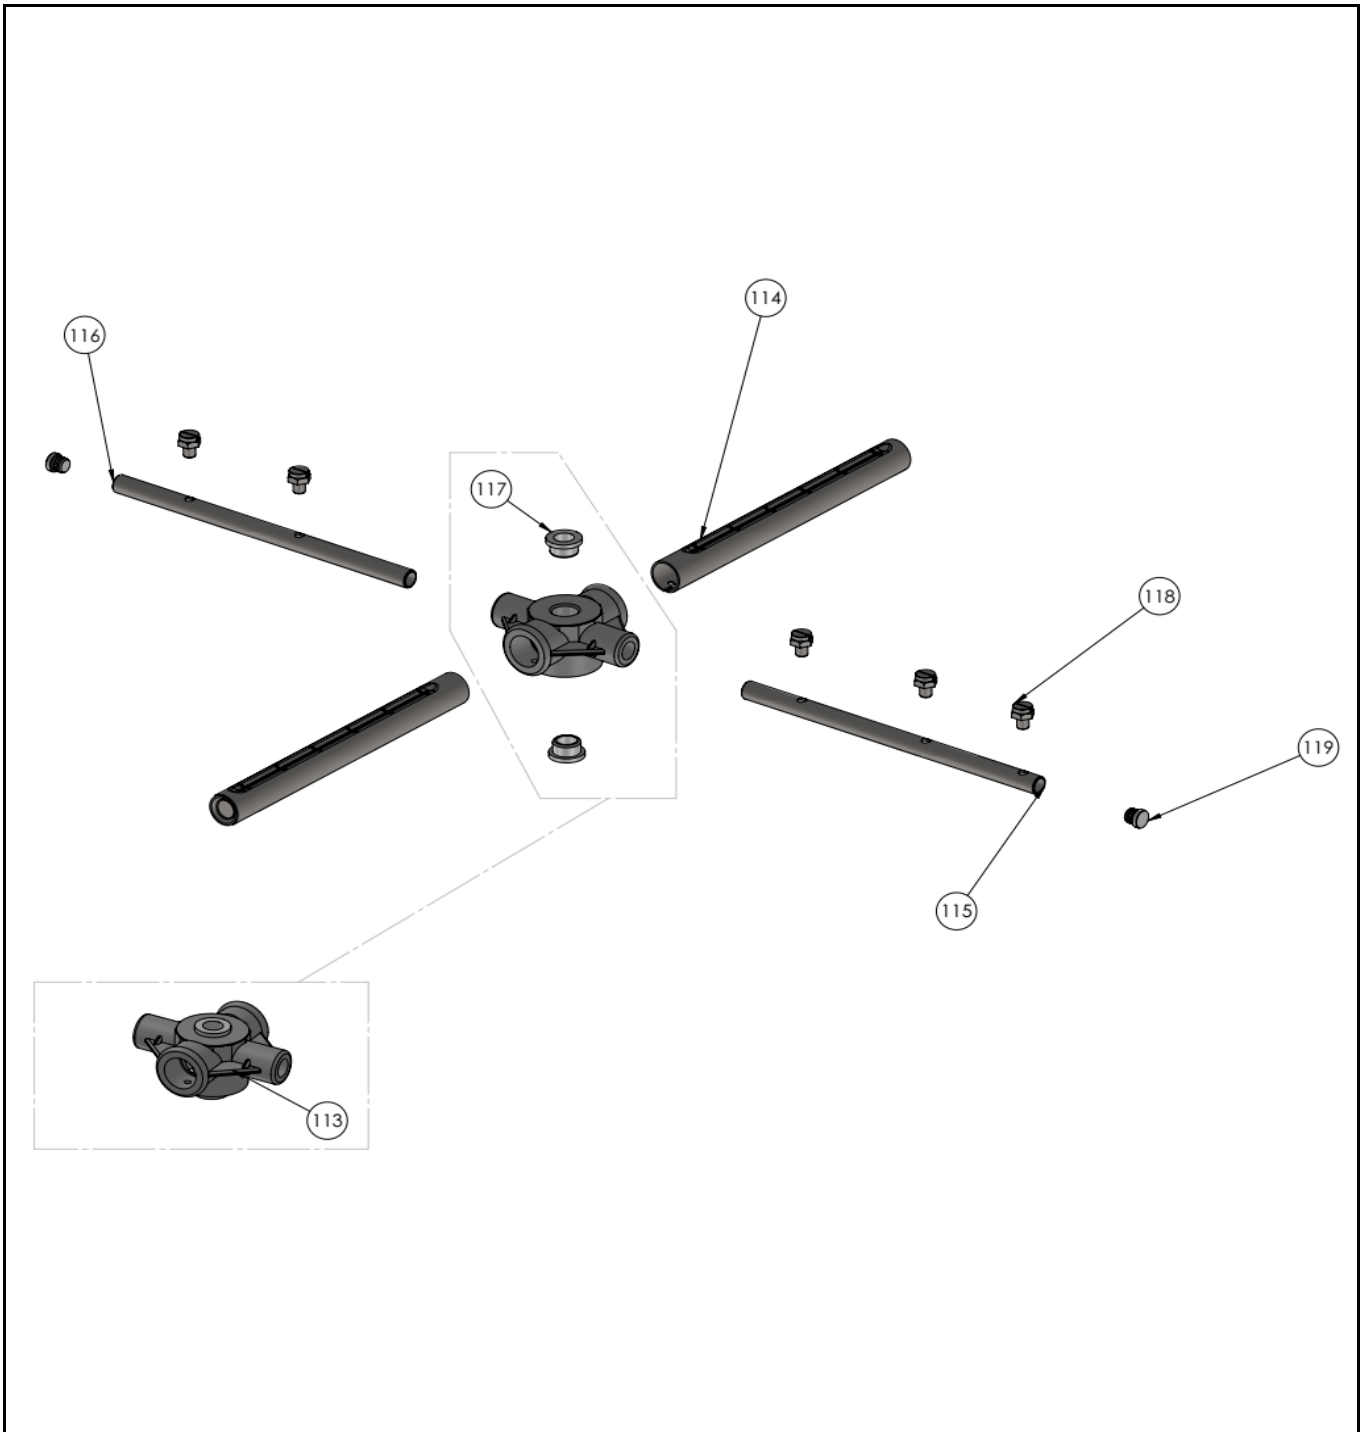

Bill of materials (BOM)

<b style="font-size: 24px; margin-left: 10px;">HENDI Tools for Chefs Hendi B.V. Steenoven 21 3911 TX Rhenen The Netherlands	Batch #	Appliance part#
	181797 and up	233009
	Description	
Glass dishwasher K40 with detergent pump		

Date	09-09-2021	Revision #	Revision version
Revision	First Bill of Materials (BOM)		

Item	Description	Part#	Quantity	Remark	Picture
104	Plastic guide	950319	2		
105	Snap lock door	950326	2		
106	Screw 2,9x10	n/a	1		
107	Wash/rinse arm	950265	1		
108	Door switch lever assembly	950333	1	Incl item 109 and 110	
109	Rubber gasket 16x30x3	nss	1		
110	Nut	nss	1		
111	Filter round inlet washpump	950340	1		
112	Filter retaining nut	950357	1		

n/a -> not available

nss -> not sold separately

Drawing

Tools for Chefs

Hendi B.V.

Steenoven 21
3911 TX Rhenen
The Netherlands

Batch #

181797 and up

Appliance part#

233099

Description

Glass dishwasher K40 With detergent pump

Date 09-09-2021

Revision #

Revision version

Revision First Bill of Materials (BOM)