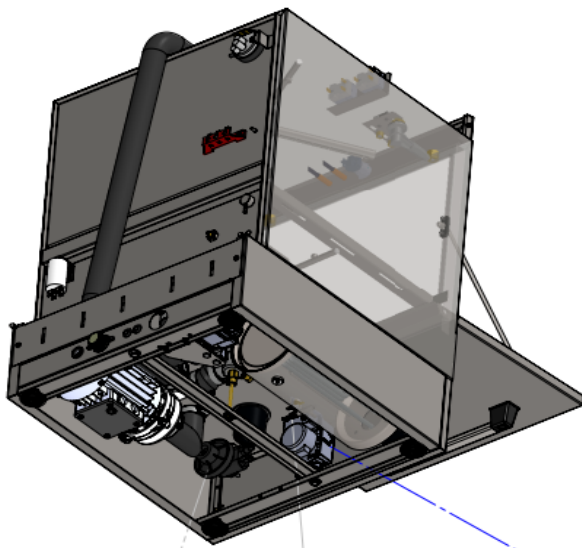

Drawing

Tools for Chefs

Hendi B.V.
Steenoven 21
3911 TX Rhenen
The Netherlands

Batch #

181797 and up

Appliance part#

233099

Description

Glass dishwasher K40 With detergent pump

Date	09-09-2021	Revision #	Revision version
Revision	First Bill of Materials (BOM)