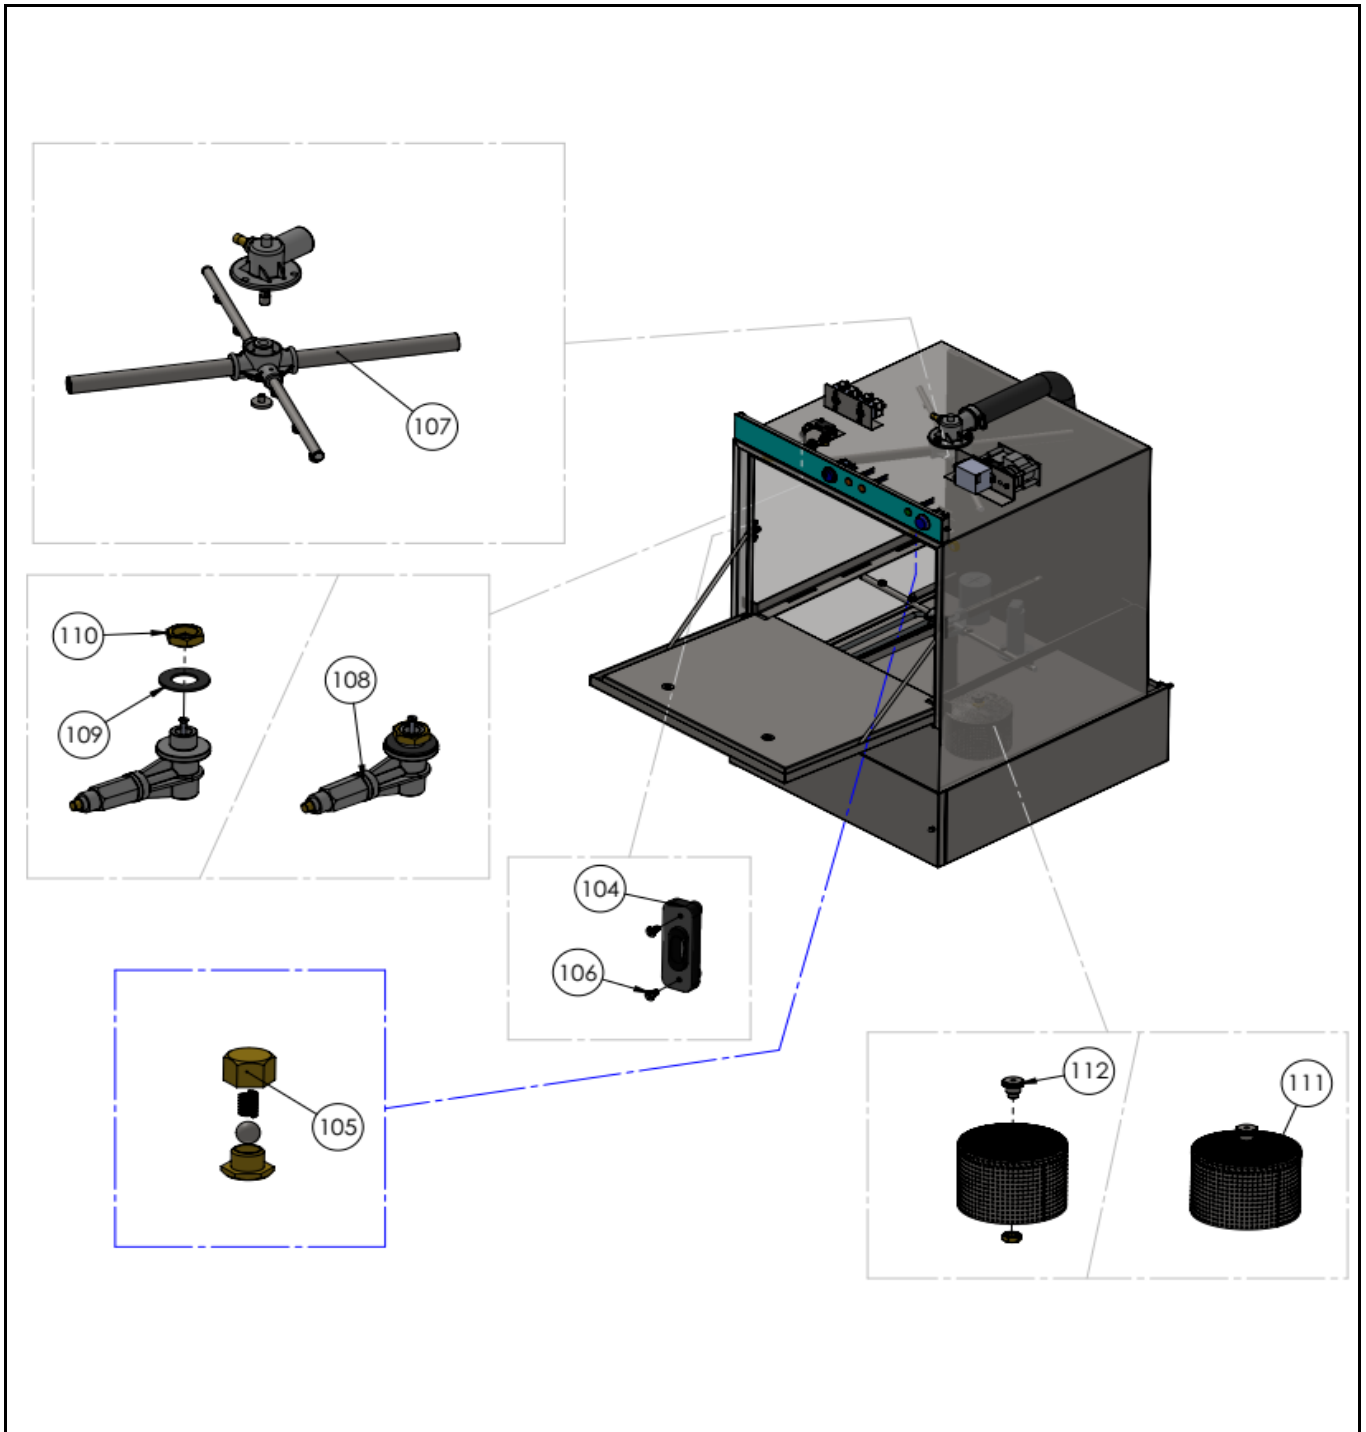

Bill of materials (BOM)

HENDI Tools for Chefs Hendi B.V. Steenoven 21 3911 TX Rhenen The Netherlands	Batch #	Appliance part#
	181797 and up	233009
	Description	
Glass dishwasher K40 with detergent pump		

Date	09-09-2021	Revision #	Revision version
Revision	First Bill of Materials (BOM)		

Item	Description	Part#	Quantity	Remark	Picture
91	Wash/rinse arm (complete assembly)	950265	1		
92	Thumb screw for wash arm	950272	1		
94	Element tank 230V/2500W	950289	1		
95	Tank element retaining bracket	n/a	1		
96	Drain fitting	n/a	1		
97	Gasket 35x55x1	n/a	1		
98	Nut M36	n/a	1		
99	Overflow pipe (K40)	950296	1		
100	Air trap assembly (K40)	950302	1		
101	Nut M10	n/a	1		
102	O-Ring	n/a	1		
103	Cover element	n/a	1		

n/a -> not available

nss -> not sold separately

Drawing

Tools for Chefs

Hendi B.V.
Steenoven 21
3911 TX Rhenen
The Netherlands

Batch #

181797 and up

Appliance part#

233099

Description

Glass dishwasher K40 With detergent pump

Date 09-09-2021

Revision #

Revision version

Revision First Bill of Materials (BOM)