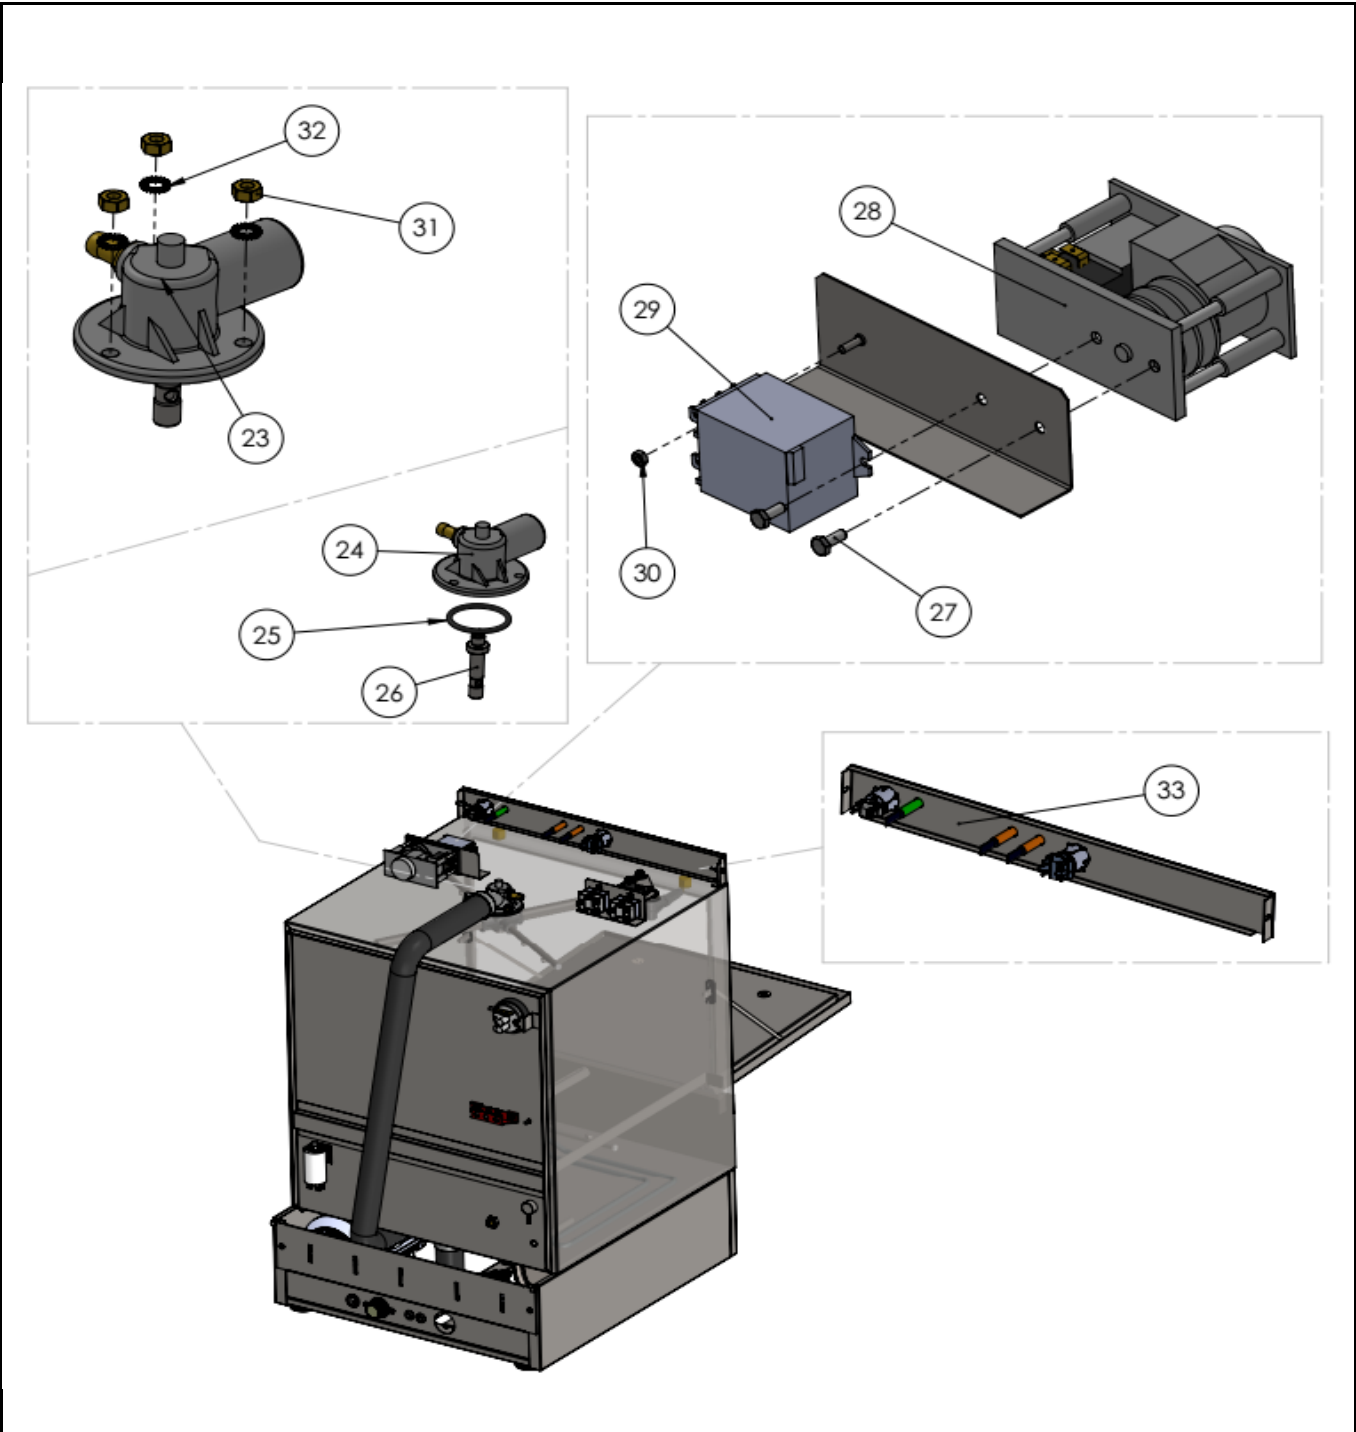

Drawing

Tools for Chefs

Hendi B.V.
Steenoven 21
3911 TX Rhenen
The Netherlands

Batch #
181797 and up

Appliance part#
233032

Description
Glass dishwasher K40 With drain and detergent pump

Date	09-09-2021	Revision #	Revision version
Revision	First bill of materials (BOM)