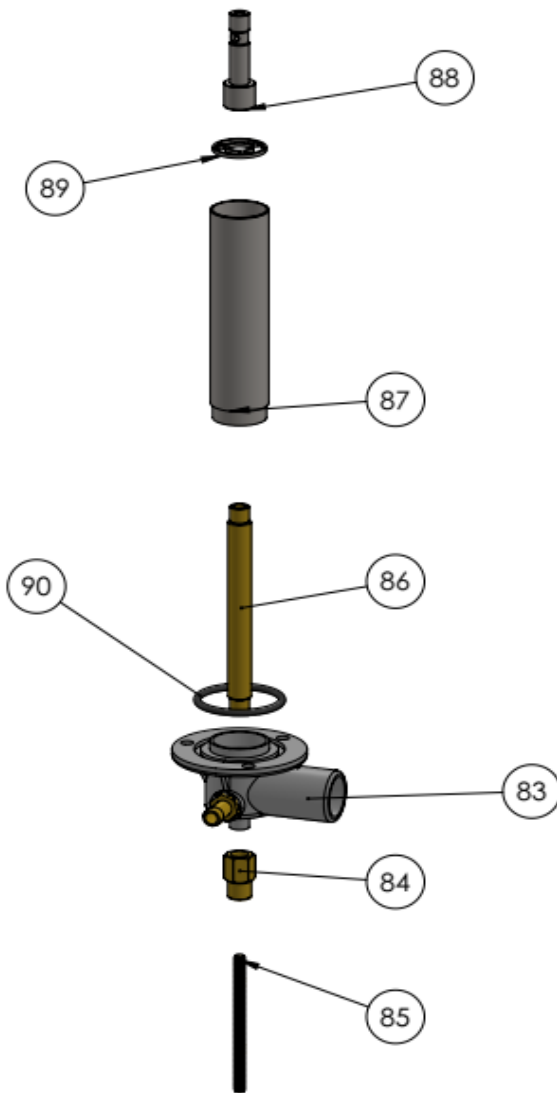

Drawing

Hendi B.V.
Steenoven 21
3911 TX Rhenen
The Netherlands

Batch #
181797 and up

Appliance part#
233032

Description
Glass dishwasher K40
With drain and detergent pump

Date	09-09-2021	Revision #	Revision version
Revision	First bill of materials (BOM)