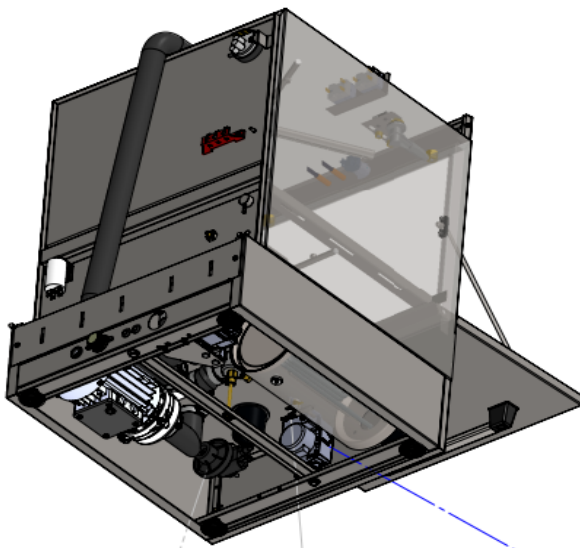

Drawing

Tools for Chefs

Hendi B.V.
Steenoven 21
3911 TX Rhenen
The Netherlands

Batch #

181797 and up

Appliance part#

233032

Description

Glass dishwasher K40
With drain and detergent pump

Date	09-09-2021	Revision #	Revision version
Revision	First bill of materials (BOM)