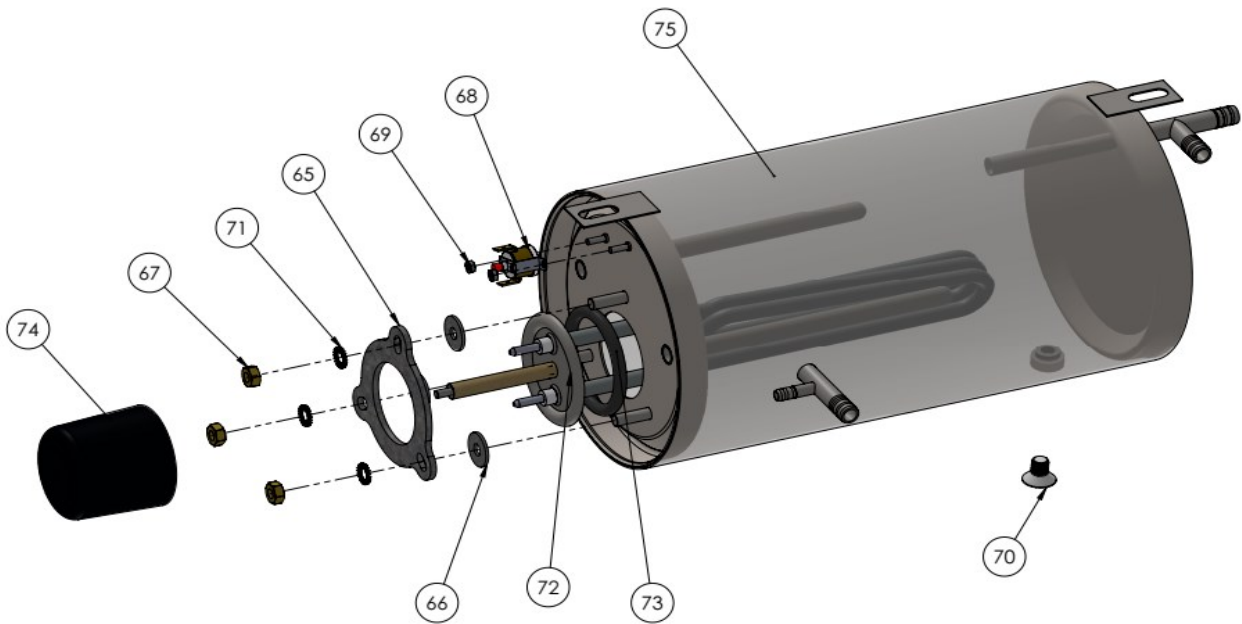

Drawing

Tools for Chefs

Hendi B.V.
Steenoven 21
3911 TX Rhenen
The Netherlands

Batch #

181797 and up

Appliance part#

233032

Description

Glass dishwasher K40
With drain and detergent pump

Date	09-09-2021	Revision #	Revision version
Revision	First bill of materials (BOM)