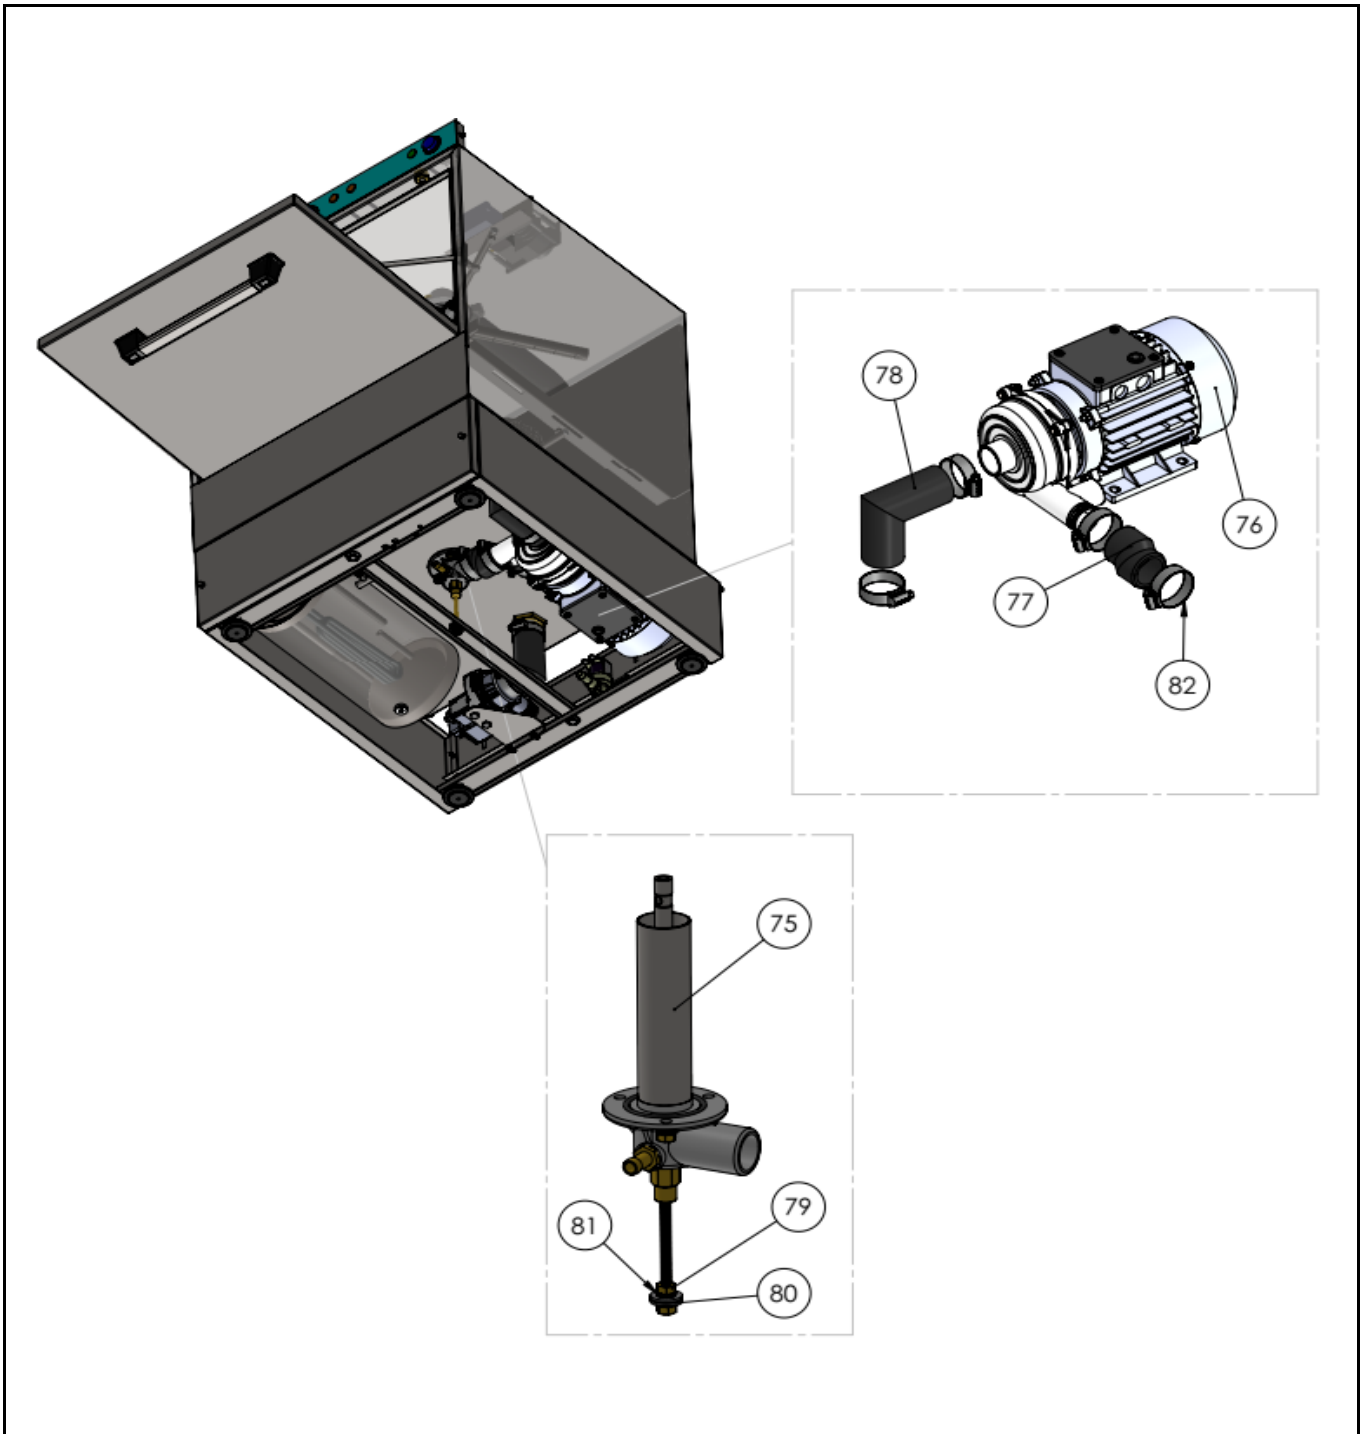

Drawing

Tools for Chefs

Hendi B.V.
Steenoven 21
3911 TX Rhenen
The Netherlands

Batch #

181797 and up

Appliance part#

233032

Description

Glass dishwasher K40
With drain and detergent pump

Date	09-09-2021	Revision #	Revision version
Revision	First bill of materials (BOM)