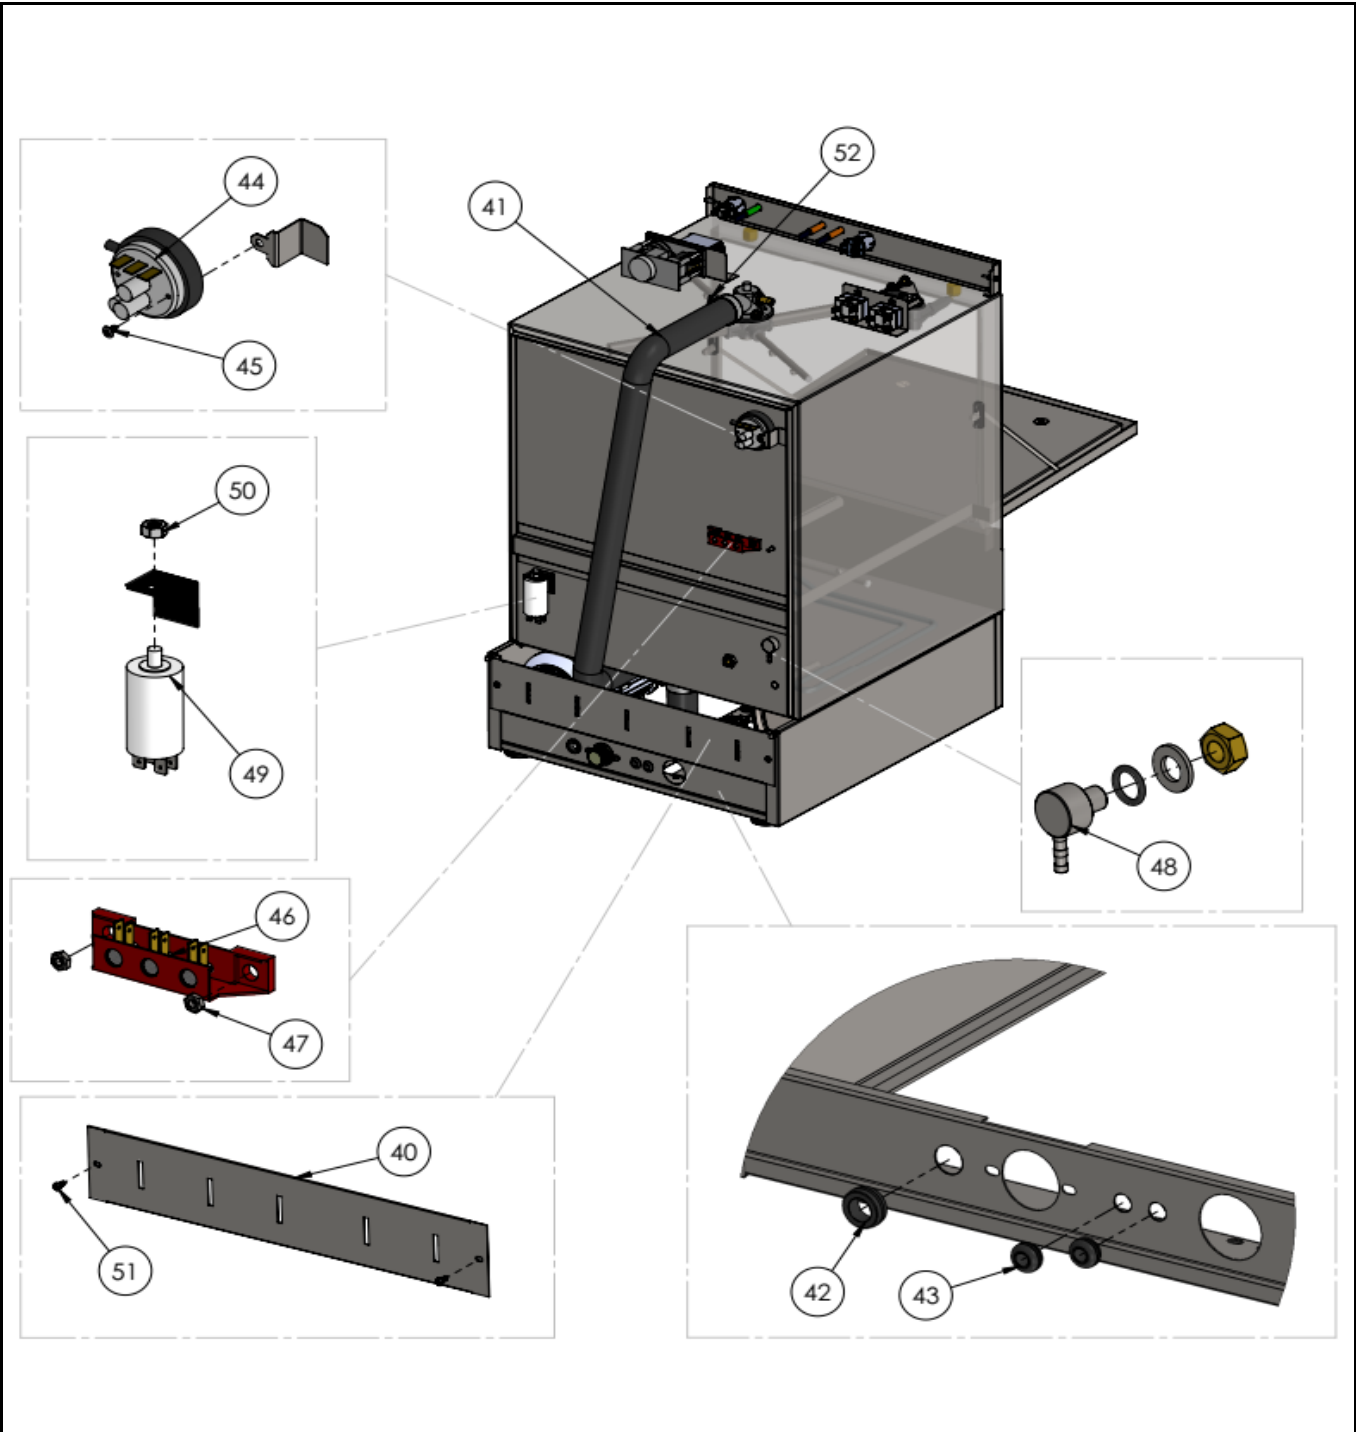

Drawing

Tools for Chefs

Hendi B.V.
Steenoven 21
3911 TX Rhenen
The Netherlands

Batch #
181797 and up

Appliance part#
233032

Description
Glass dishwasher K40
With drain and detergent pump

Date	09-09-2021	Revision #	Revision version
Revision	First bill of materials (BOM)