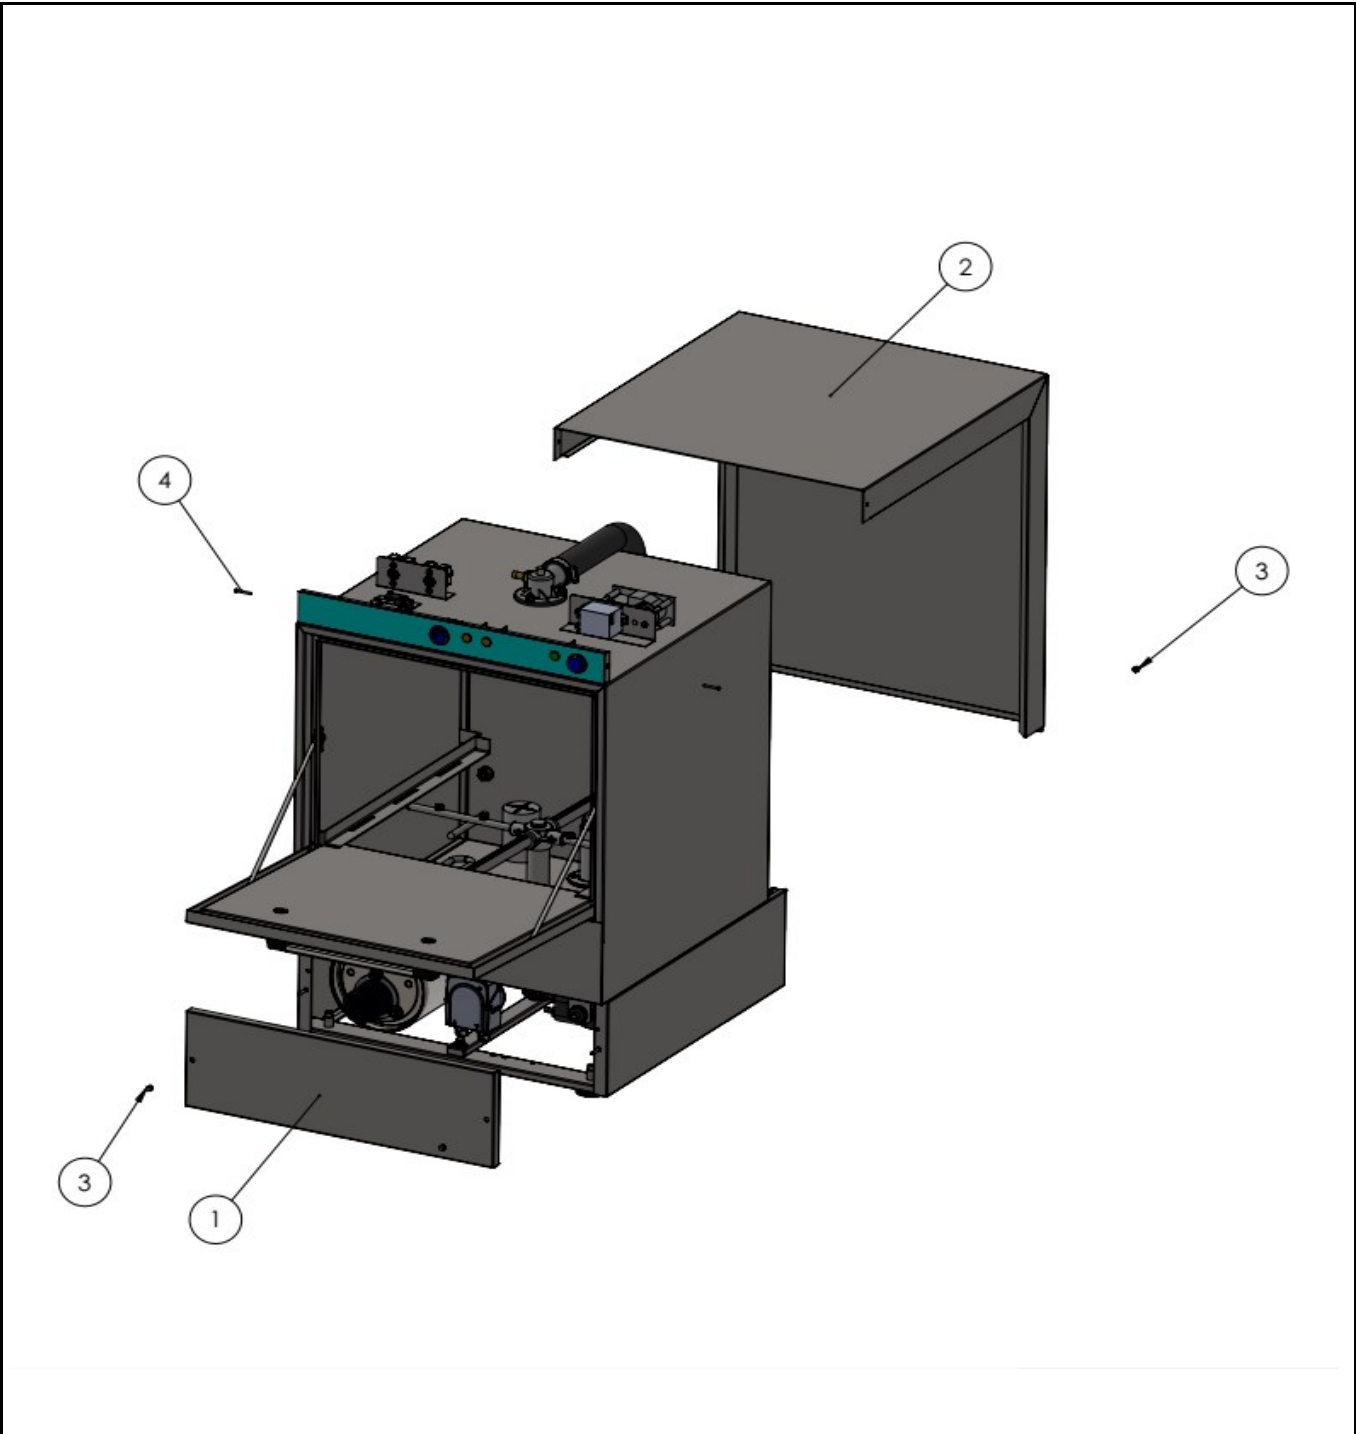

Drawing

Tools for Chefs

Hendi B.V.
Steenoven 21
3911 TX Rhenen
The Netherlands

Batch #
181797 and up

Appliance part#
233023

Description
Glass dishwasher K40
With drain and detergent pump

Date	09-09-2021	Revision #	Revision version
Revision	First bill of materials (BOM)