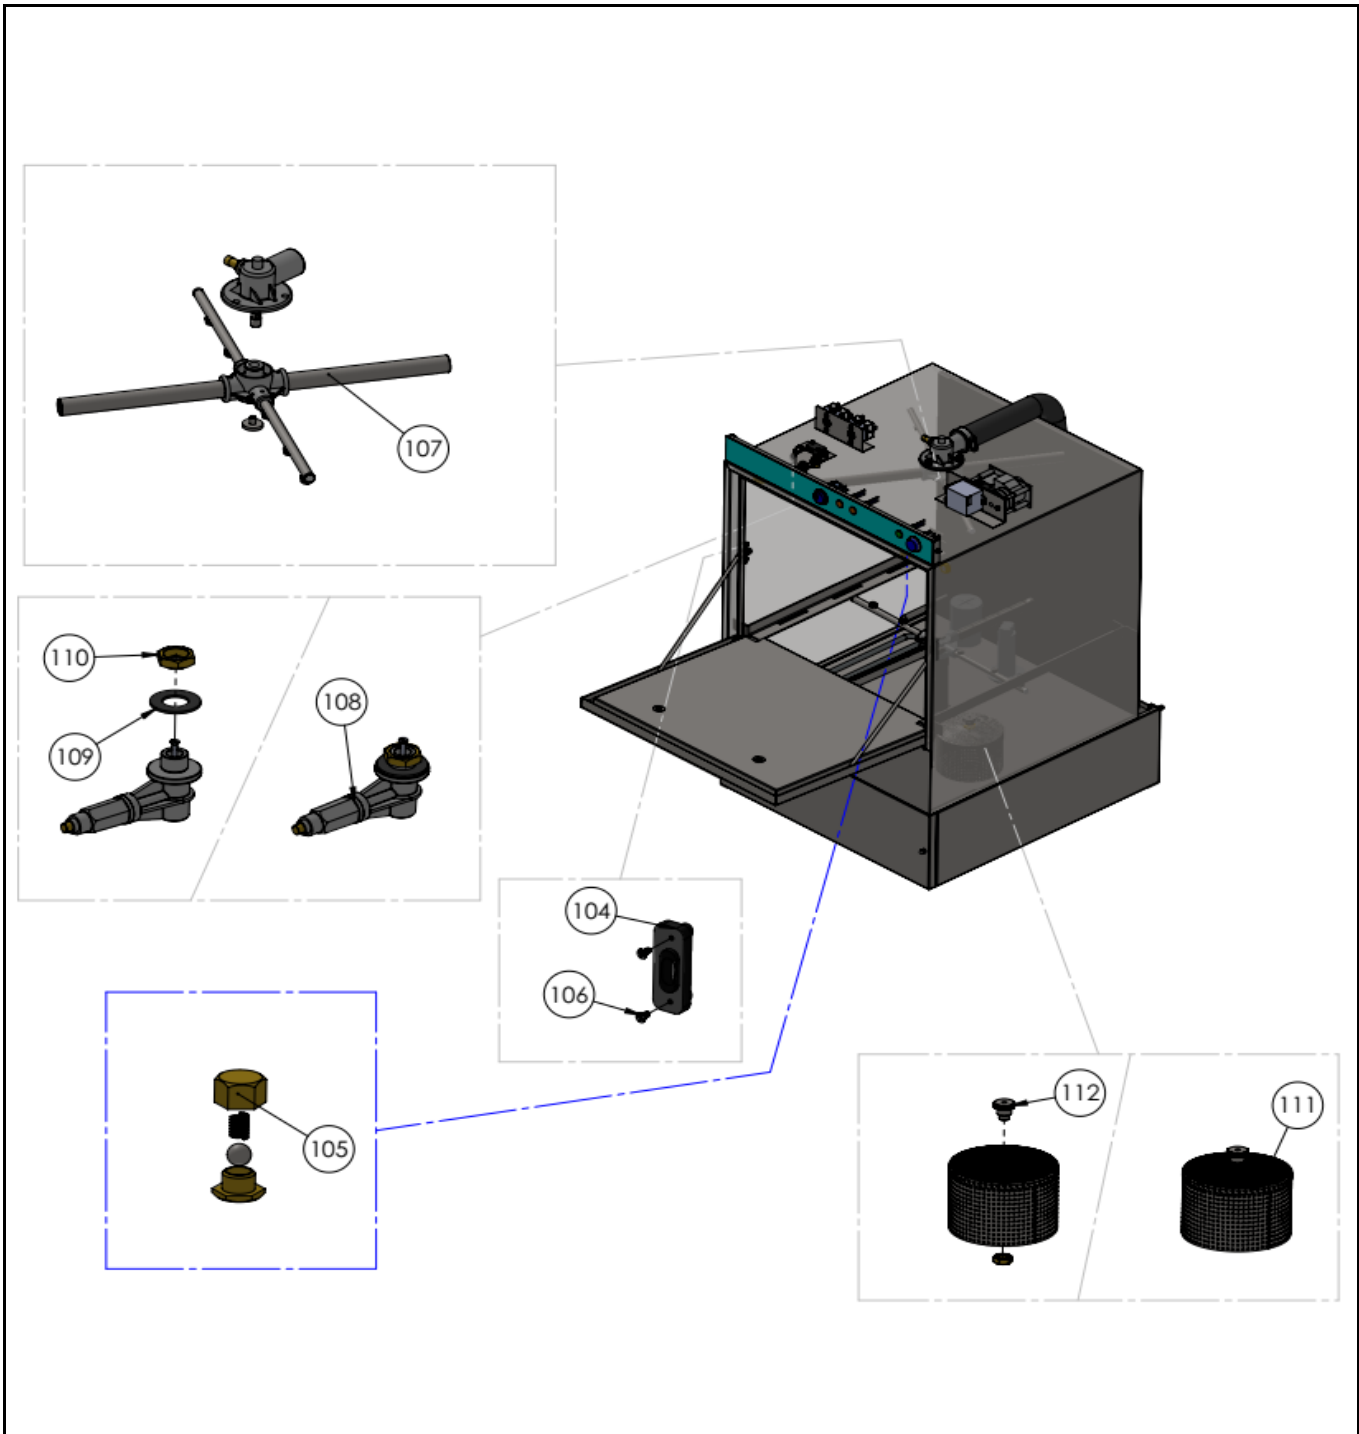

233032

Description

Glass dishwasher K40
With drain and detergent pump

Date 09-09-2021

Revision #

Revision version

Revision First bill of materials (BOM)

Bill of materials (BOM)