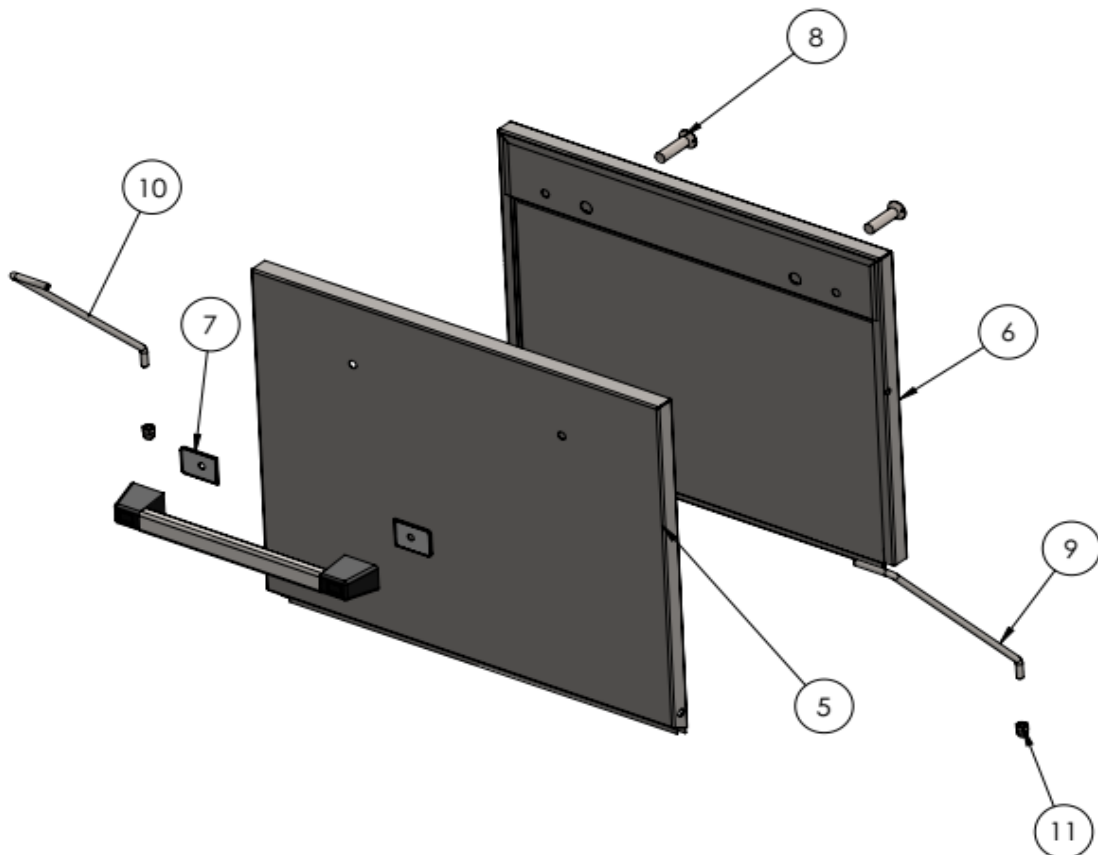

Appliance part#

233032

Description

Glass dishwasher K40
With drain and detergent pump

Date 09-09-2021

Revision #

Revision version

Revision First bill of materials (BOM)