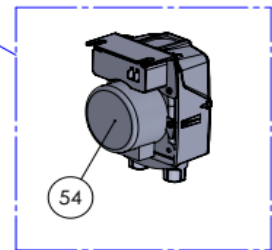

Drawing

Tools for Chefs

Hendi B.V.
Steenoven 21
3911 TX Rhenen
The Netherlands

Batch #

181797 and up

Appliance part#

233032

Description

Glass dishwasher K40
With drain and detergent pump

Date	09-09-2021	Revision #	Revision version
Revision	First bill of materials (BOM)