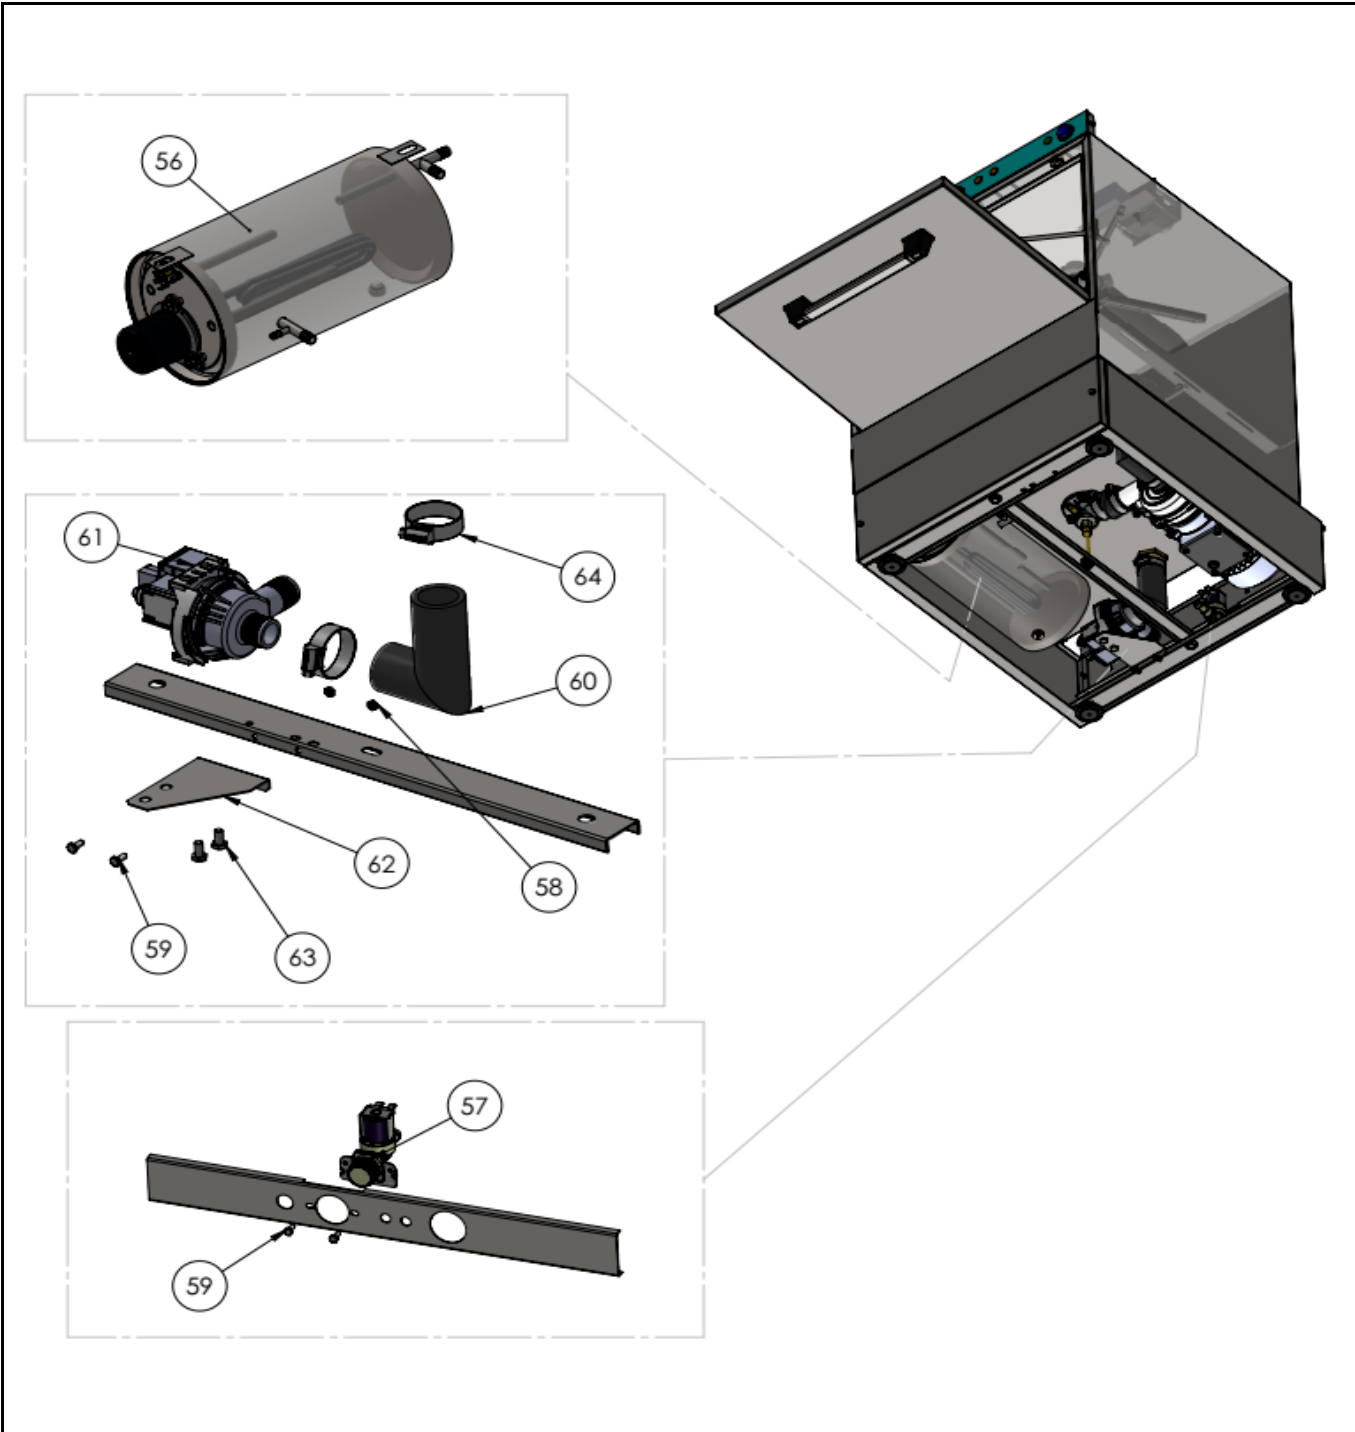

Drawing

Tools for Chefs

Hendi B.V.
Steenoven 21
3911 TX Rhenen
The Netherlands

Batch #
181797 and up

Appliance part#
233032

Description
Glass dishwasher K40
With drain and detergent pump

Date	09-09-2021	Revision #	Revision version
Revision	First bill of materials (BOM)