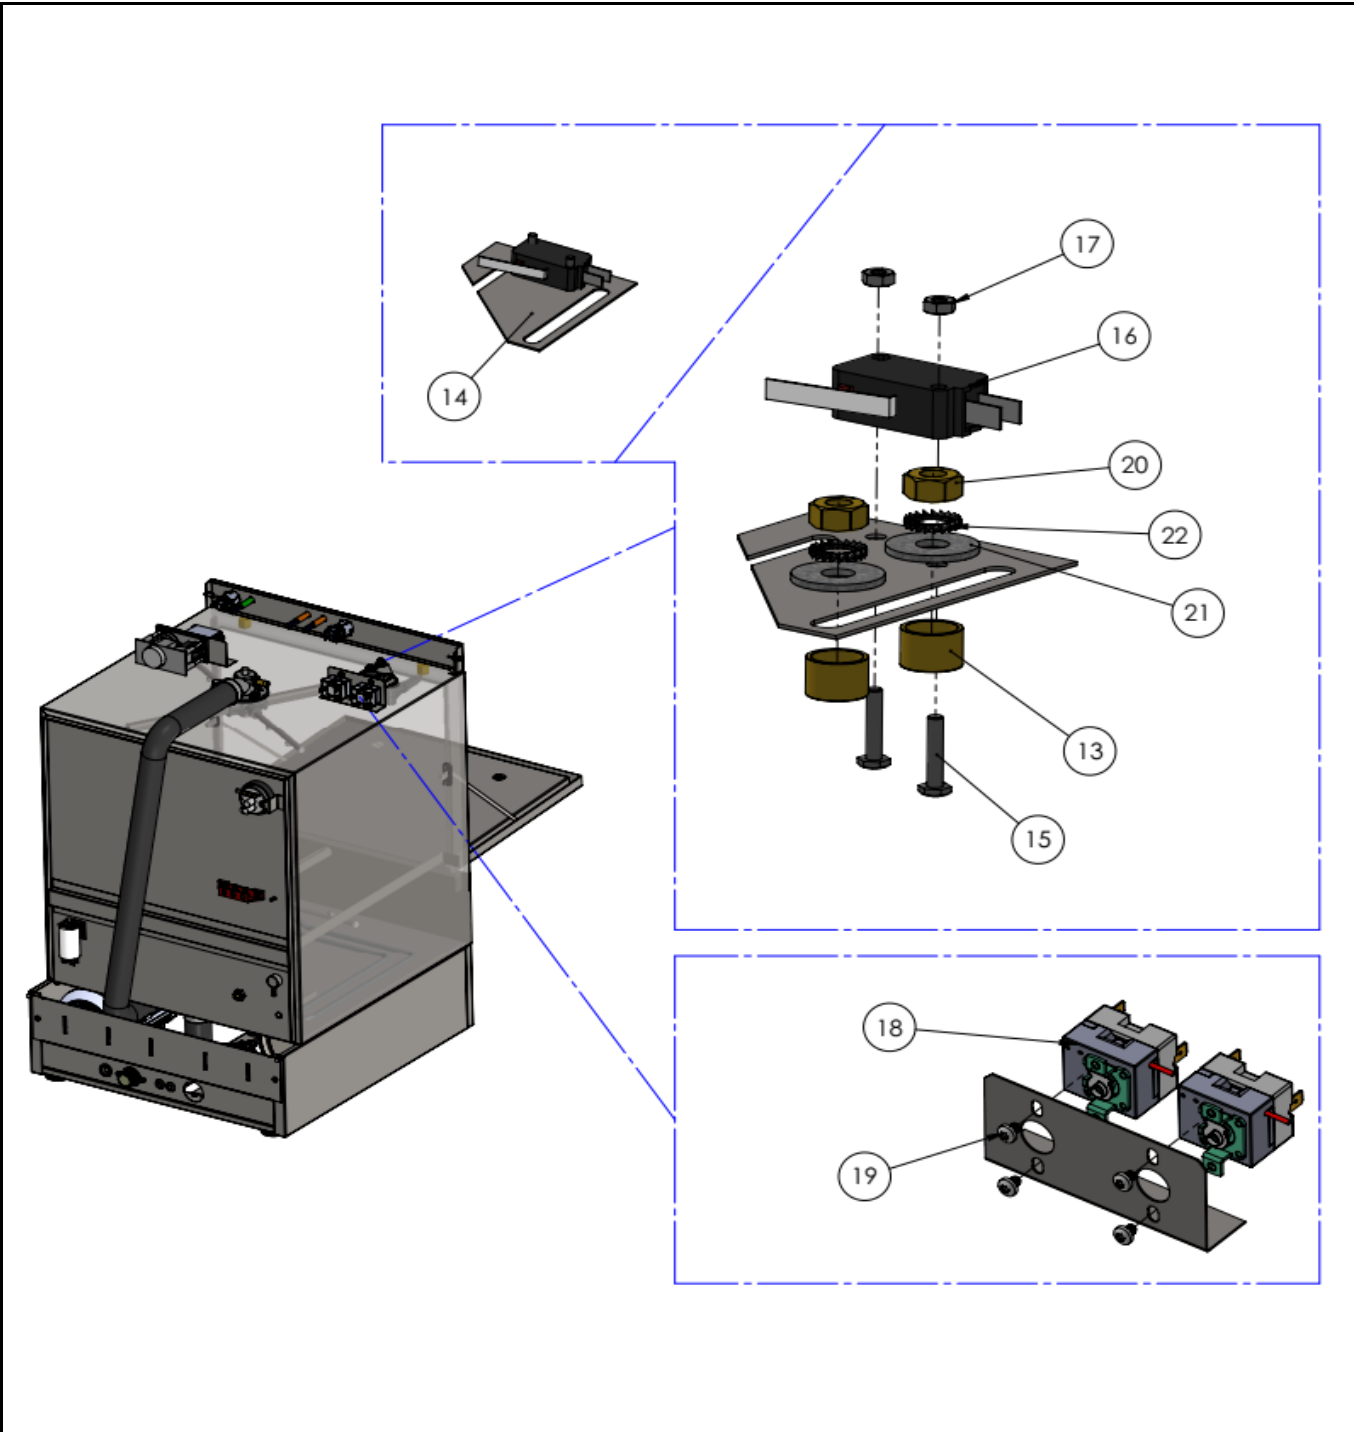

Drawing

Tools for Chefs

Hendi B.V.
Steenoven 21
3911 TX Rhenen
The Netherlands

Batch #	Appliance part#
181797 and up	233032

Description
Glass dishwasher K40 With drain and detergent pump

Date	09-09-2021	Revision #	Revision version
Revision	First bill of materials (BOM)