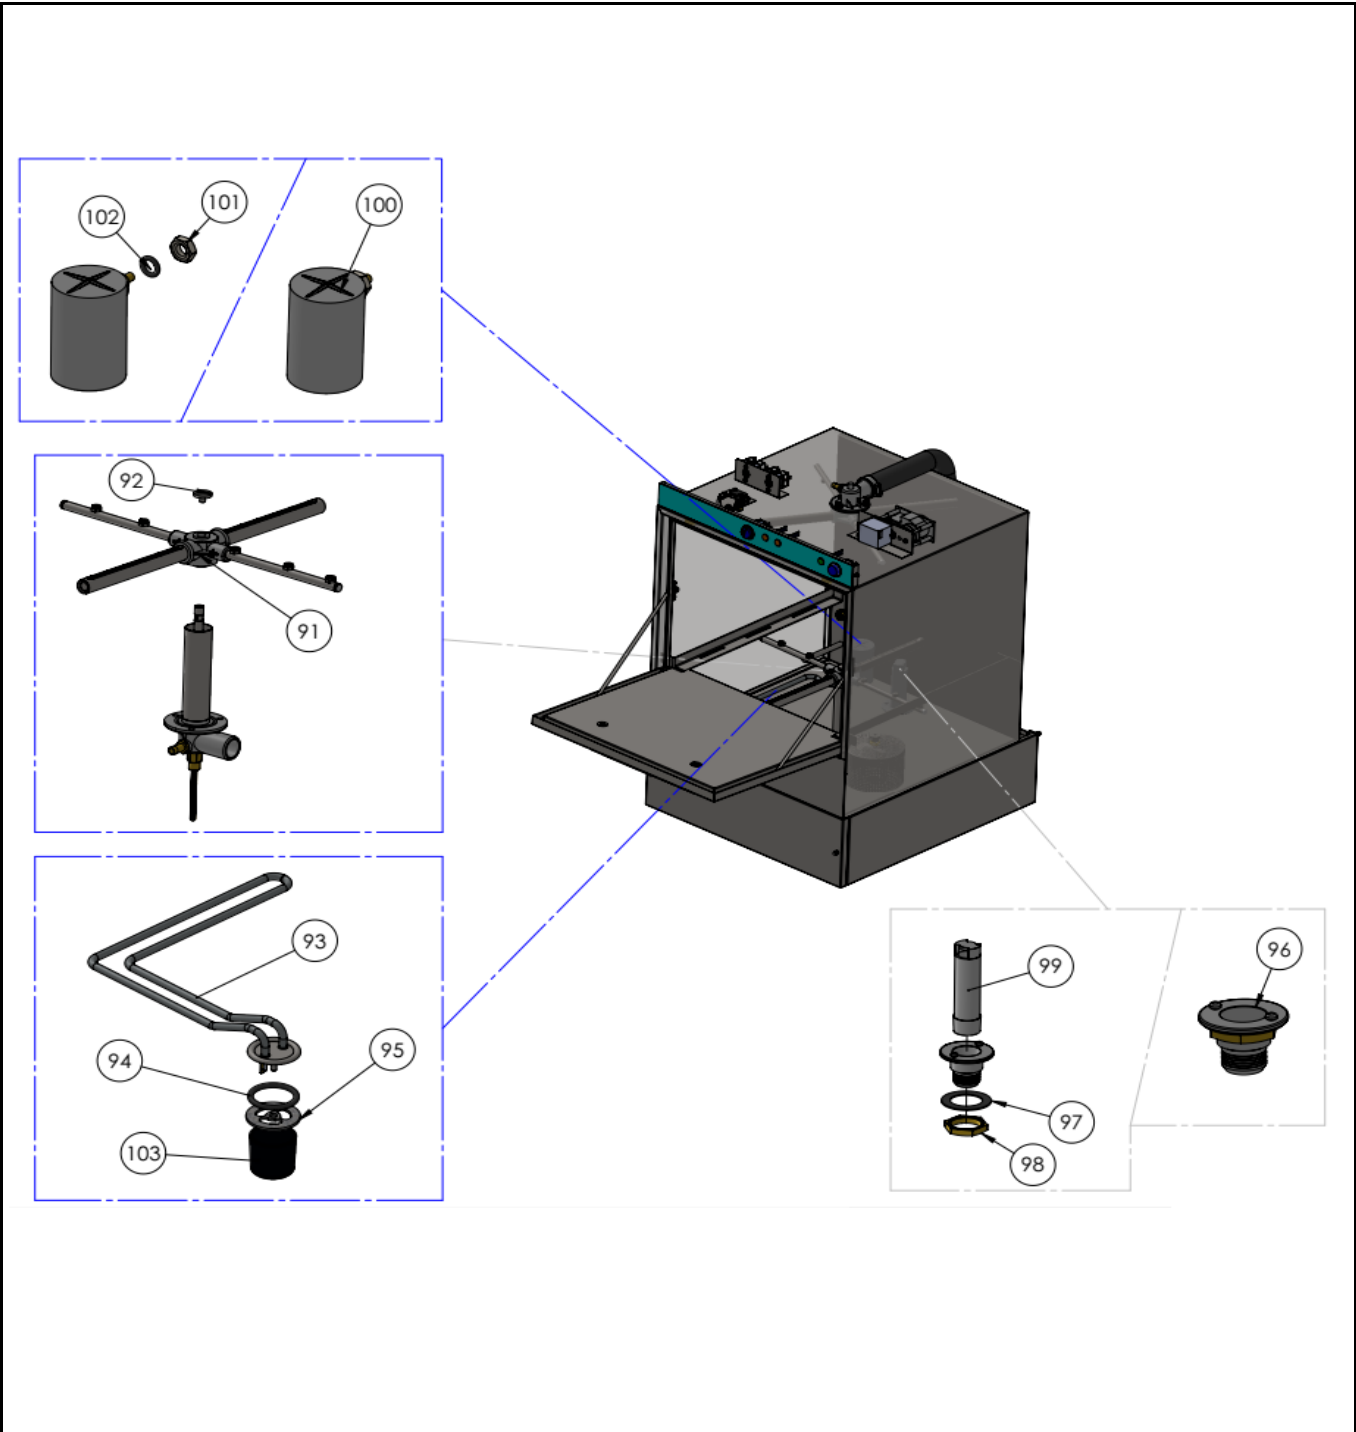

Drawing

Tools for Chefs

Hendi B.V.
Steenoven 21
3911 TX Rhenen
The Netherlands

Batch #
181797 and up

Appliance part#
233032

Description
Glass dishwasher K40
With drain and detergent pump

Date	09-09-2021	Revision #	Revision version
Revision	First bill of materials (BOM)