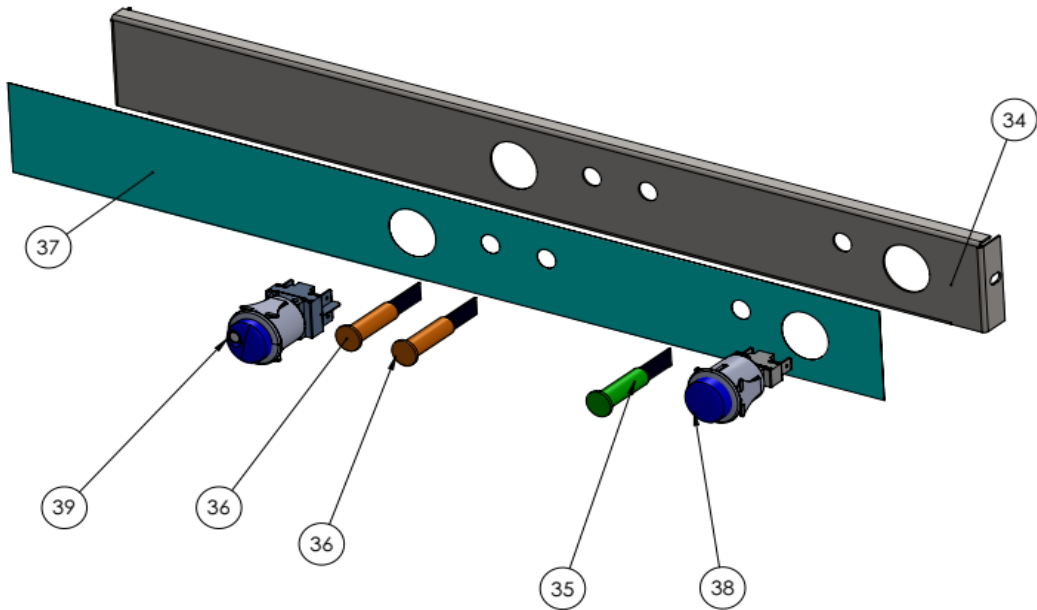

Drawing

Tools for Chefs

Hendi B.V.
Steenoven 21
3911 TX Rhenen
The Netherlands

Batch #

181797 and up

Appliance part#

233032

Description

Glass dishwasher K40
With drain and detergent pump

Date	09-09-2021	Revision #	Revision version
Revision	First bill of materials (BOM)