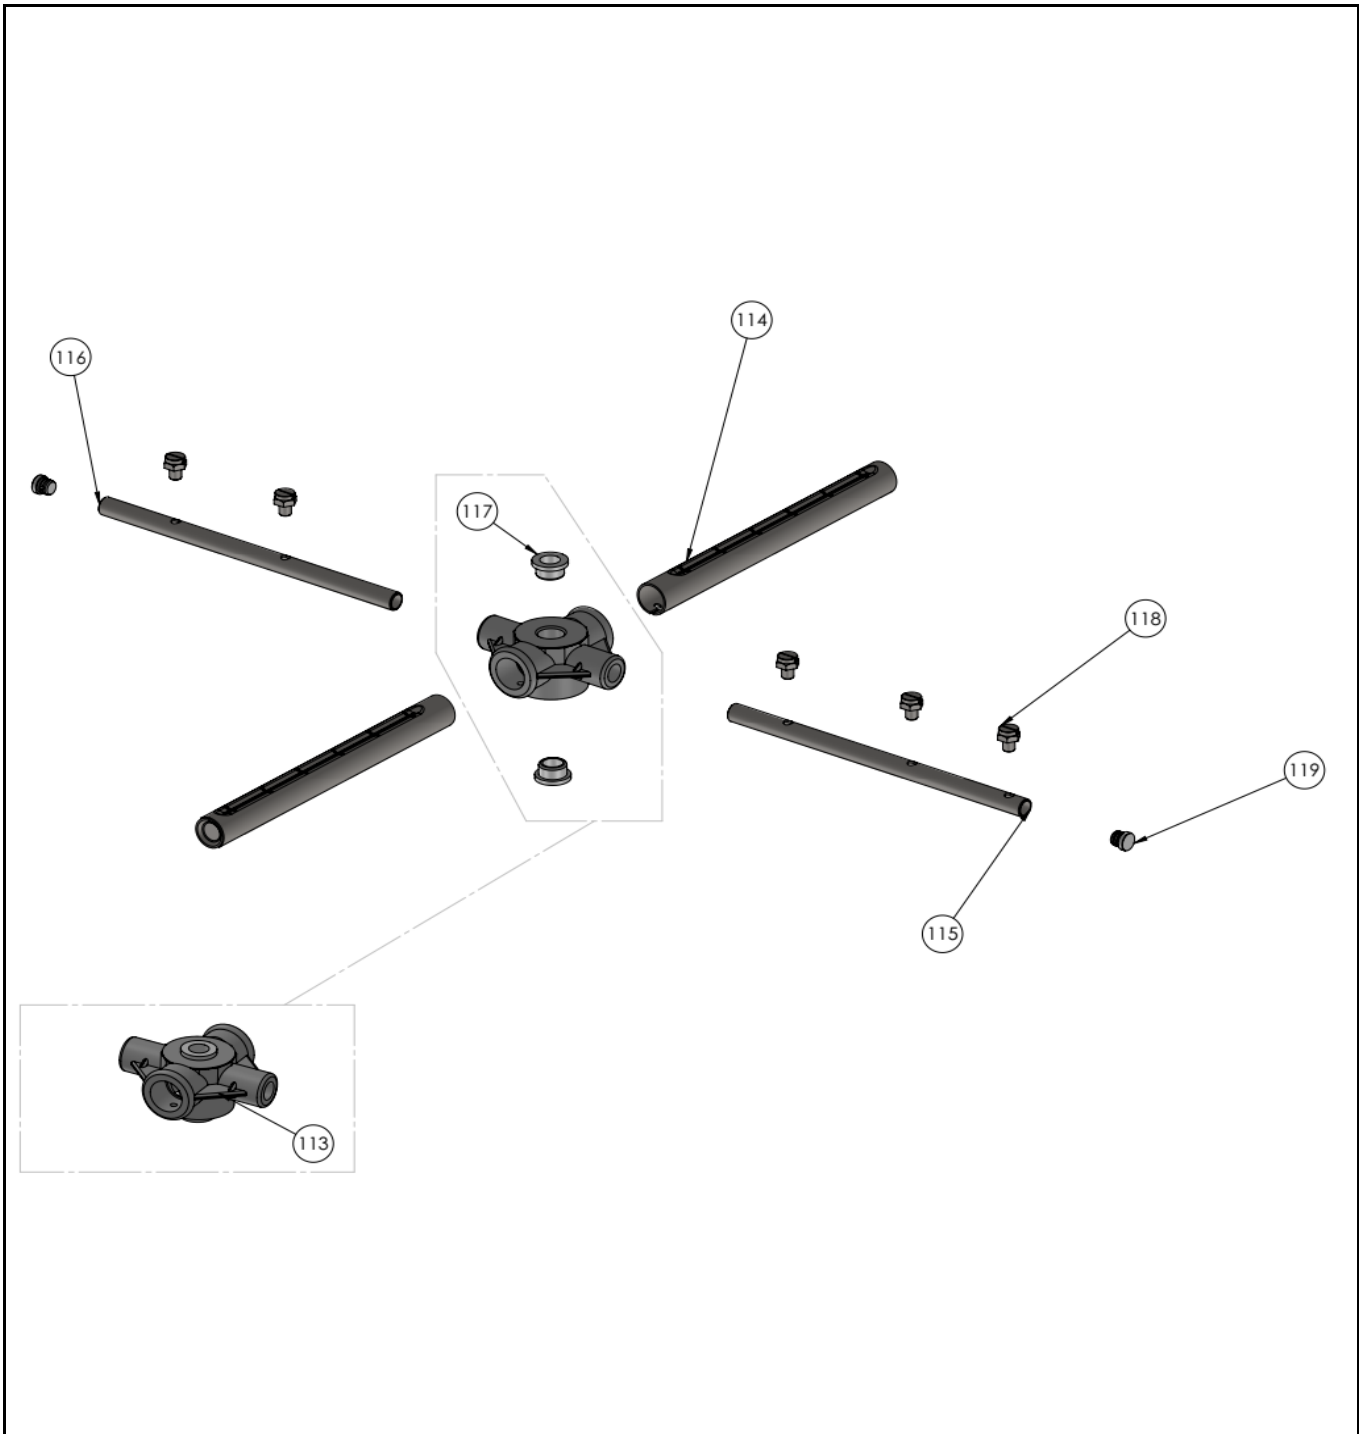

Drawing

Tools for Chefs

Hendi B.V.
Steenoven 21
3911 TX Rhenen
The Netherlands

Batch #

181797 and up

Appliance part#

233032

Description

Glass dishwasher K40
With drain and detergent pump

Date	09-09-2021	Revision #	Revision version
Revision	First bill of materials (BOM)