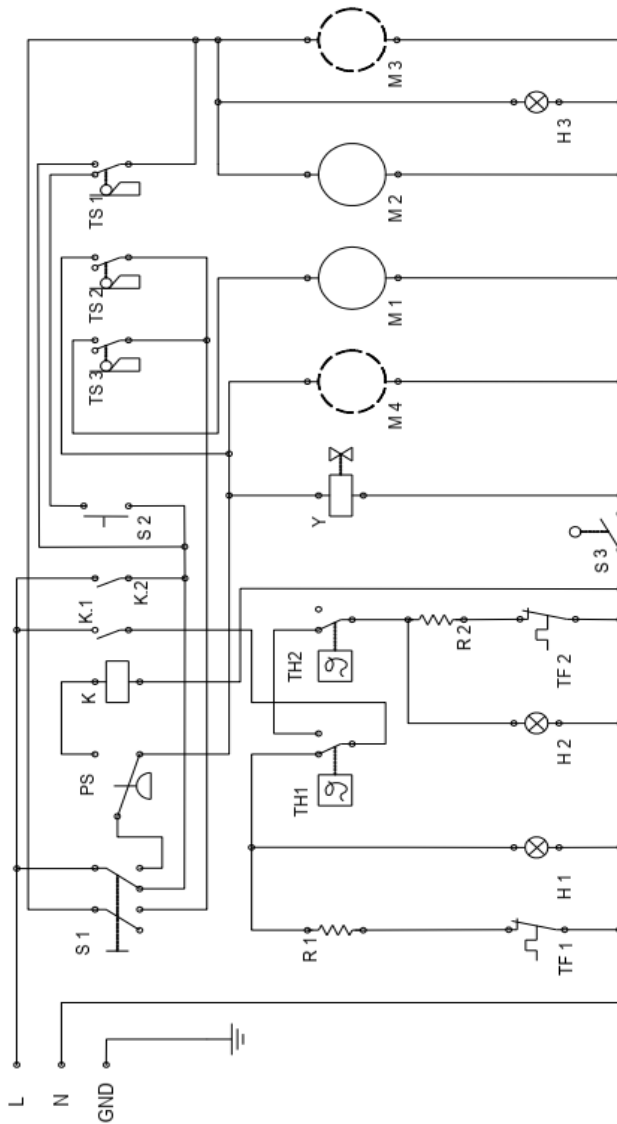

n/a -> not available
nss -> not sold separately

Circuit diagram

Hendi B.V.
 Steenoven 21
 3911 TX Rhenen
 The Netherlands

Tools for Chefs

Batch #
 181797 and up

Appliance part#
 233023

Description
 Glass dishwasher K40
 With drain and detergent pump

Date	09-09-2021	Revision #	Revision version
Revision	First bill of materials (BOM)		

ELECTRICAL DIAGRAM

- S 1 : Main switch
- S 2 : Start switch
- S 3 : Door's cut off switch
- PS : Pressure switch
- R 1 : Boiler's/Booster's heating element
- R 2 : Tank's heating element
- H 1 : Indicator lamp
- Y : Water inlet valve
- M 1 : Wash pump motor
- M 2 : Timer's motor
- M 3 : Drainage pump motor *
- M 4 : Detergent pump motor *
- TH 1 : Thermostat
- TF 1 : Thermofuse
- TS : Timers microswitch
- K : Relay