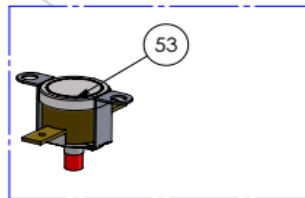

Drawing

Tools for Chefs

Hendi B.V.
Steenoven 21
3911 TX Rhenen
The Netherlands

Batch #

181797 and up

Appliance part#

233032

Description

Glass dishwasher K40
With drain and detergent pump

Date	09-09-2021	Revision #	Revision version
Revision	First bill of materials (BOM)