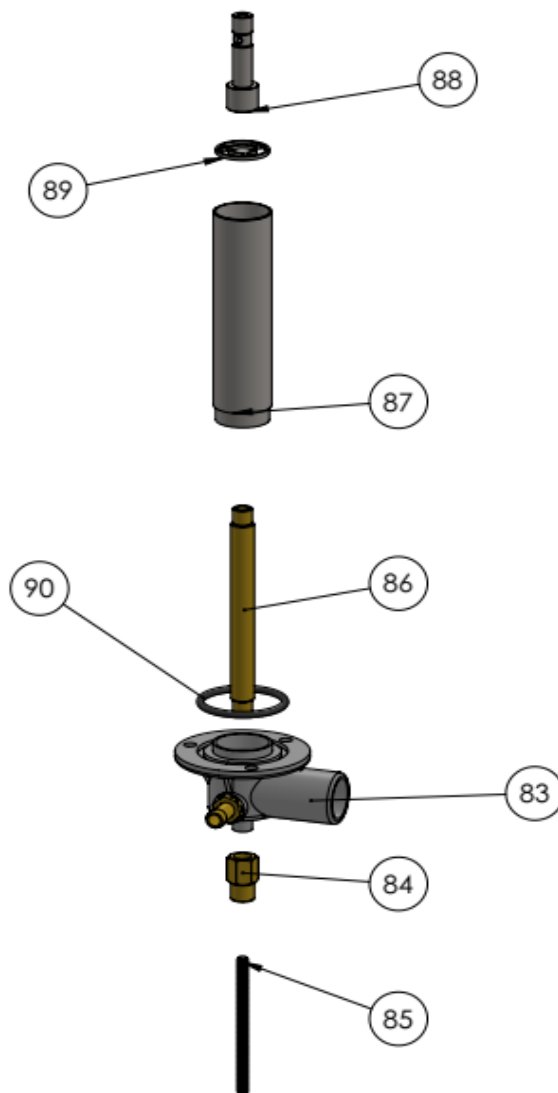

Drawing

Tools for Chefs

Hendi B.V.
Steenoven 21
3911 TX Rhenen
The Netherlands

Batch #

181797 and up

Appliance part#

230299

Description

Glass dishwasher K40

Date	08-02-2021	Revision #	Revision version
Revision	First bill of materials (BOM)