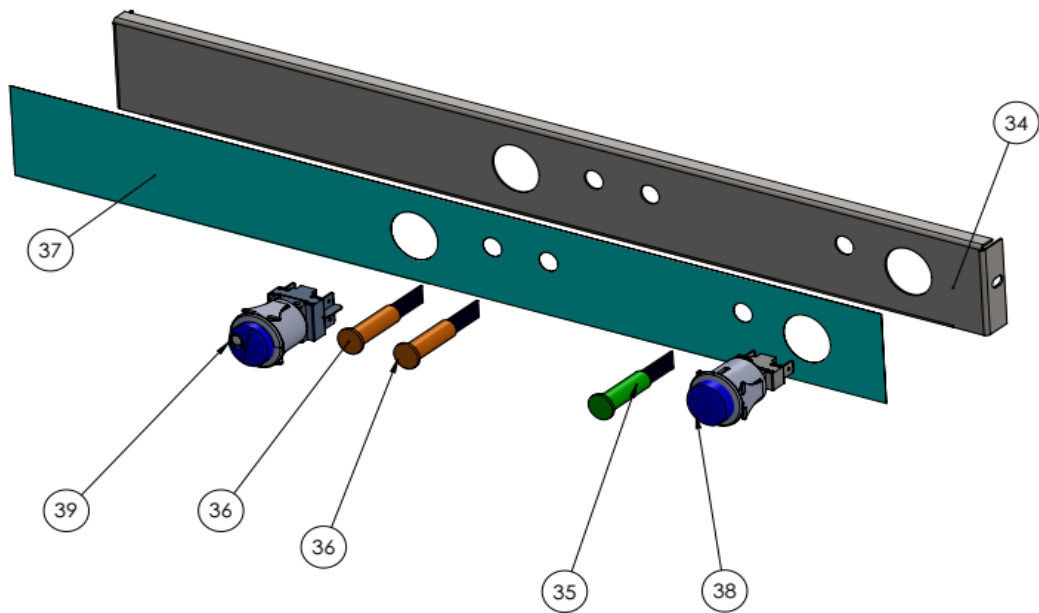

Drawing

Tools for Chefs

Hendi B.V.
Steenoven 21
3911 TX Rhenen
The Netherlands

Batch #

181797 and up

Appliance part#

230299

Description

Glass dishwasher K40

Date 08-02-2021

Revision #

1.0

Revision First bill of materials (BOM)

Bill of materials (BOM)

<b style="font-size: 24px; margin-left: 10px;">HENDI Tools for Chefs Hendi B.V. Steenoven 21 3911 TX Rhenen The Netherlands	Batch #	Appliance part#
	181797 and up	230299
	Description	
Glass dishwasher K40		

Date	08-02-2021	Revision #	1.0
Revision	First bill of materials (BOM)		

Item	Description	Part#	Quantity	Remark	Picture
34	Front panel	n/a	1		
35	Indicator light green	950036	2		
36	Indicator light orange	950043	2		
37	Display sticker	n/a	1		
38	Start switch (2P)	950050	1		
39	On/Off switch (oval, 4P)	952269	1		

n/a   -> not available
nss   -> not sold separately