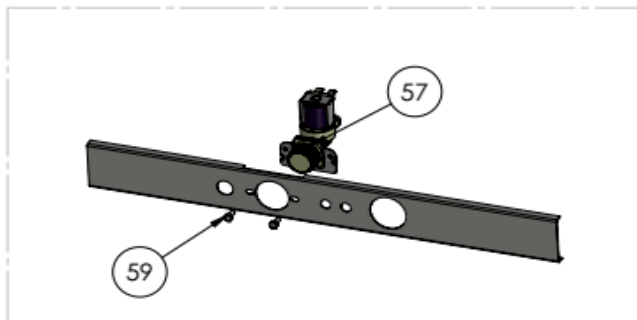

Drawing

Tools for Chefs

Hendi B.V.

Steenoven 21
3911 TX Rhenen
The Netherlands

Batch #

181797 and up

Appliance part#

230299

Description

Glass dishwasher K40

Date 08-02-2021

Revision #

1.0

Revision First bill of materials (BOM)

Bill of materials (BOM)

HENDI Tools for Chefs Hendi B.V. Steenoven 21 3911 TX Rhenen The Netherlands	Batch #	Appliance part#
	181797 and up	230299
	Description	
		Glass dishwasher K40

Date	08-02-2021	Revision #	1.0
Revision	First bill of materials (BOM)		

Item	Description	Part#	Quantity	Remark	Picture
56	Boiler complete assembly	n/a	1		
57	Water valve 1-way	950159	1		
59	Bolt M4x10	n/a	2		

n/a -> not available

nss -> not sold separately