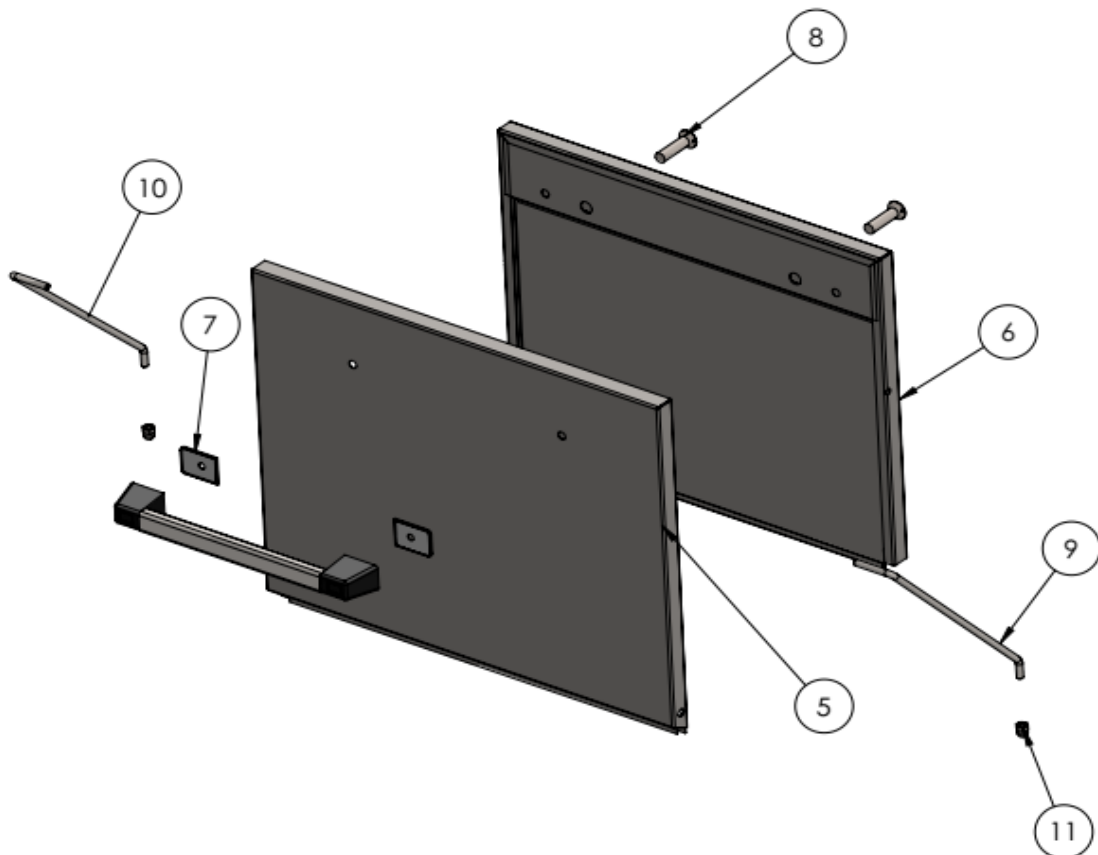

Drawing

Tools for Chefs

Hendi B.V.

Steenoven 21
3911 TX Rhenen
The Netherlands

Batch #

181797 and up

Appliance part#

230299

Description

Glass dishwasher K40

Date 08-02-2021

Revision #

1.0

Revision First bill of materials (BOM)

Bill of materials (BOM)

<b style="font-size: 24px; margin-left: 10px;">HENDI Tools for Chefs Hendi B.V. Steenoven 21 3911 TX Rhenen The Netherlands	Batch #	Appliance part#
	181797 and up	230299
	Description	
Glass dishwasher K40		

Date	08-02-2021	Revision #	1.0
Revision	First bill of materials (BOM)		

Item	Description	Part#	Quantity	Remark	Picture
5	Front cover door	n/a	1		
6	Back cover door	n/a	1		
7	Plastic flange	nss	2	Available as 949948	
8	Countersunk bolt M8x30	nss	2	Available as 949948	
9	Door support axle (right)	n/a	1		
10	Door support axle (left)	n/a	1		
11	Domed cap nut M6	n/a	1		
12	Door handle (complete assembly)	949948	1		

n/a   -> not available

nss   -> not sold separately