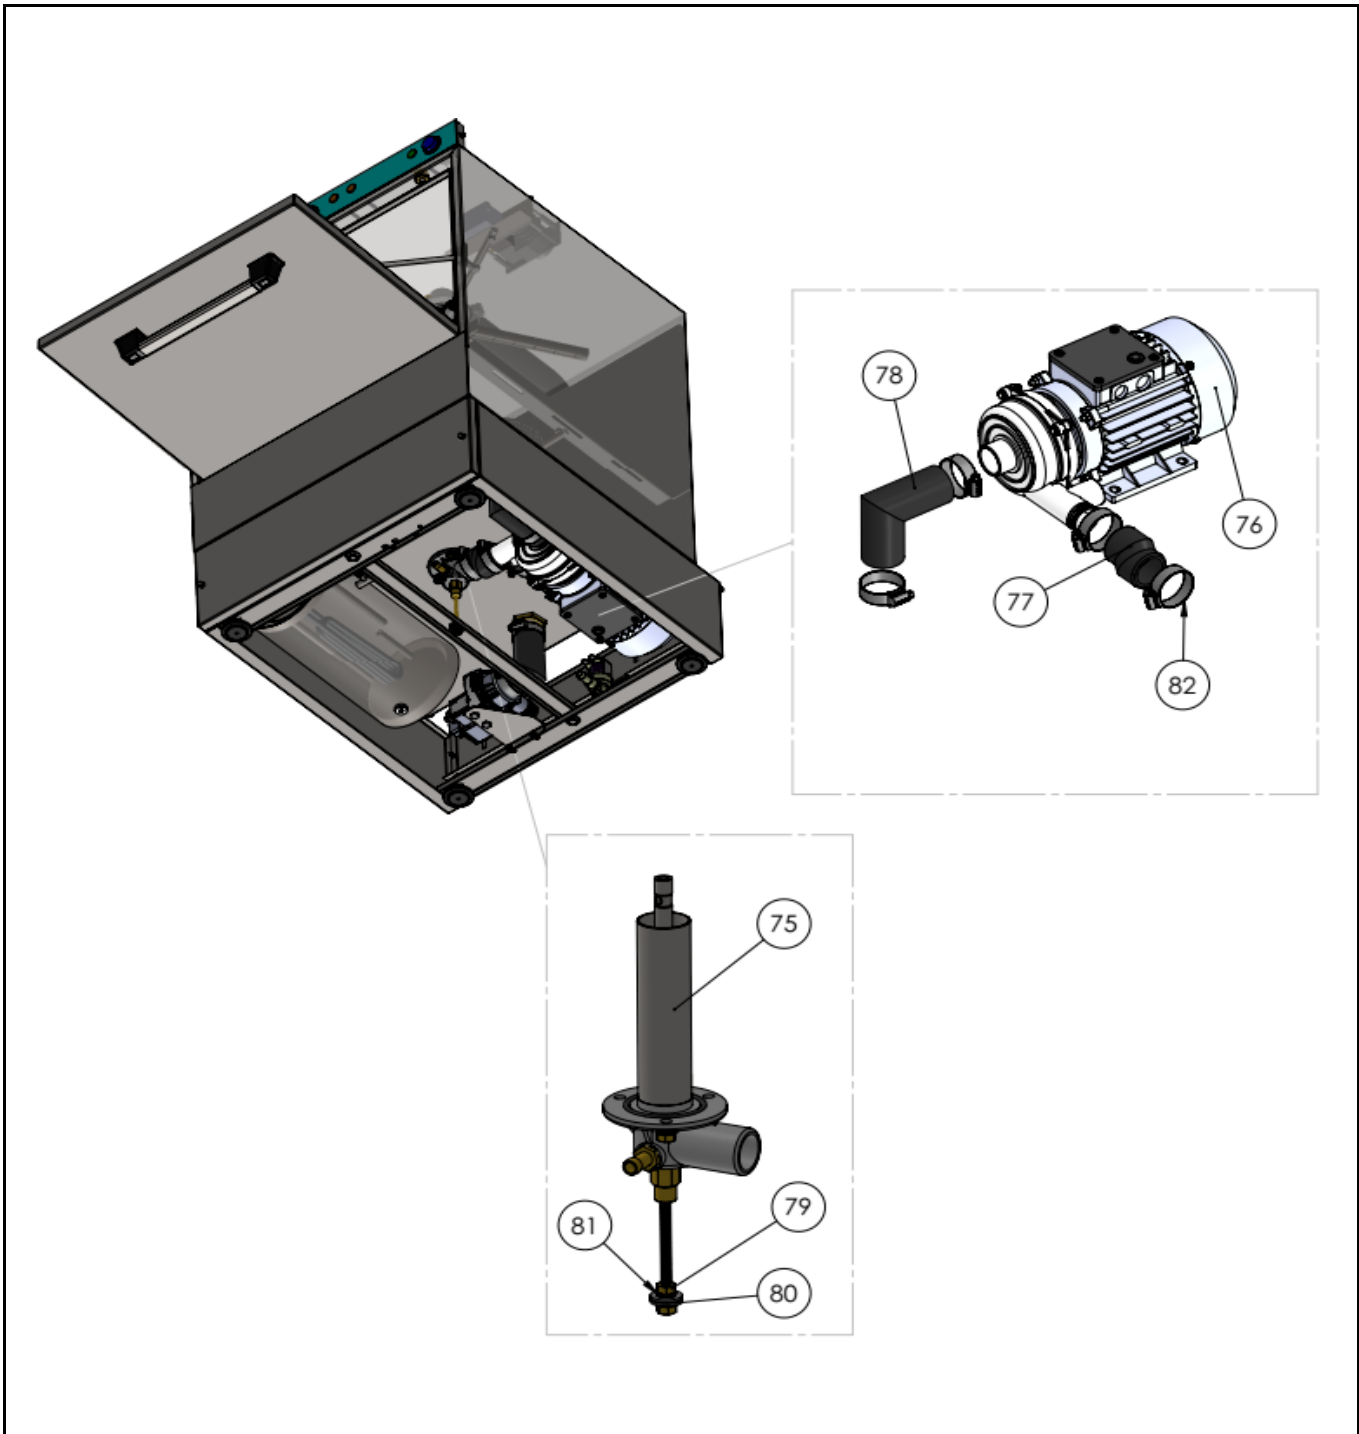

230299

Description

Glass dishwasher K40

Date 08-02-2021

Revision #

1.0

Revision First bill of materials (BOM)

Bill of materials (BOM)