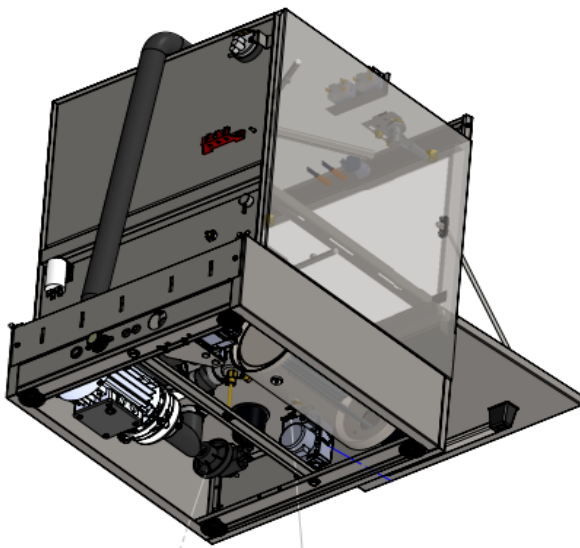

Bill of materials (BOM)

<b style="font-size: 24px; margin-left: 10px;">HENDI Tools for Chefs Hendi B.V. Steenoven 21 3911 TX Rhenen The Netherlands	Batch #	Appliance part#
	181797 and up	230299
	Description	
	Glass dishwasher K40	

Date	08-02-2021	Revision #	1.0
Revision	First bill of materials (BOM)		

Item	Description	Part#	Quantity	Remark	Picture
40	Back cover	n/a	1		
41	Formed hose (to upper hub)	950081	1		
42	Grommet	n/a	1		
43	Grommet	n/a	2		
44	Pressostat	950098	1		
45	Screw 3,5x9,5	n/a	1		
46	Terminal (3P)	950104	1		
47	Nut M4	n/a	2		
48	Detergent tank injector	n/a	1		
49	Capacitor 6.3µF	950111	1		
50	Screw 4,1x13	n/a	2		
51	Hose clamp S/S 25-40mm	950180	1		

n/a -> not available

nss -> not sold separately

Drawing

Tools for Chefs

Hendi B.V.
Steenoven 21
3911 TX Rhenen
The Netherlands

Batch #

181797 and up

Appliance part#

230299

Description

Glass dishwasher K40

Date 08-02-2021

Revision #

1.0

Revision First bill of materials (BOM)

55

53