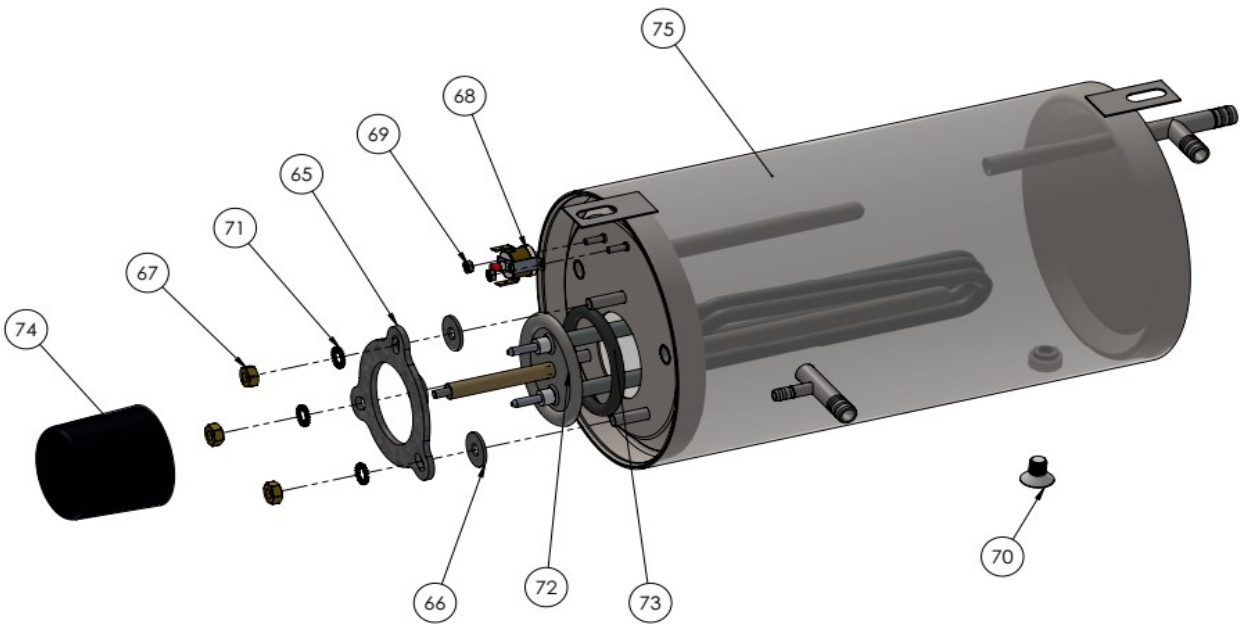

Drawing

Tools for Chefs

Hendi B.V.
Steenoven 21
3911 TX Rhenen
The Netherlands

Batch #

181797 and up

Appliance part#

230299

Description

Glass dishwasher K40

Date 08-02-2021

Revision #

1.0

Revision First bill of materials (BOM)

Bill of materials (BOM)

<b style="font-size: 24px; margin-left: 10px;">HENDI Tools for Chefs Hendi B.V. Steenoven 21 3911 TX Rhenen The Netherlands	Batch #	Appliance part#
	181797 and up	230299
	Description	
Glass dishwasher K40		

Date	08-02-2021	Revision #	1.0
Revision	First bill of materials (BOM)		

Item	Description	Part#	Quantity	Remark	Picture
65	Bracket element	n/a	1		
66	Washer M6	n/a	3		
67	Nut M6	n/a	3		
68	Hi-limiter 105°C Boiler (manual reset)	950197	1		
69	Nut M3	n/a	2		
70	Cap screw M8x12	n/a	1		
71	Lock washer M6	n/a	3		
72	Element tank 230V/2500W	950203	1		
73	O-Ring Ø45x6mm	950210	1		
74	Cover	n/a	1		
75	Boiler	n/a	1		

n/a -> not available

nss -> not sold separately