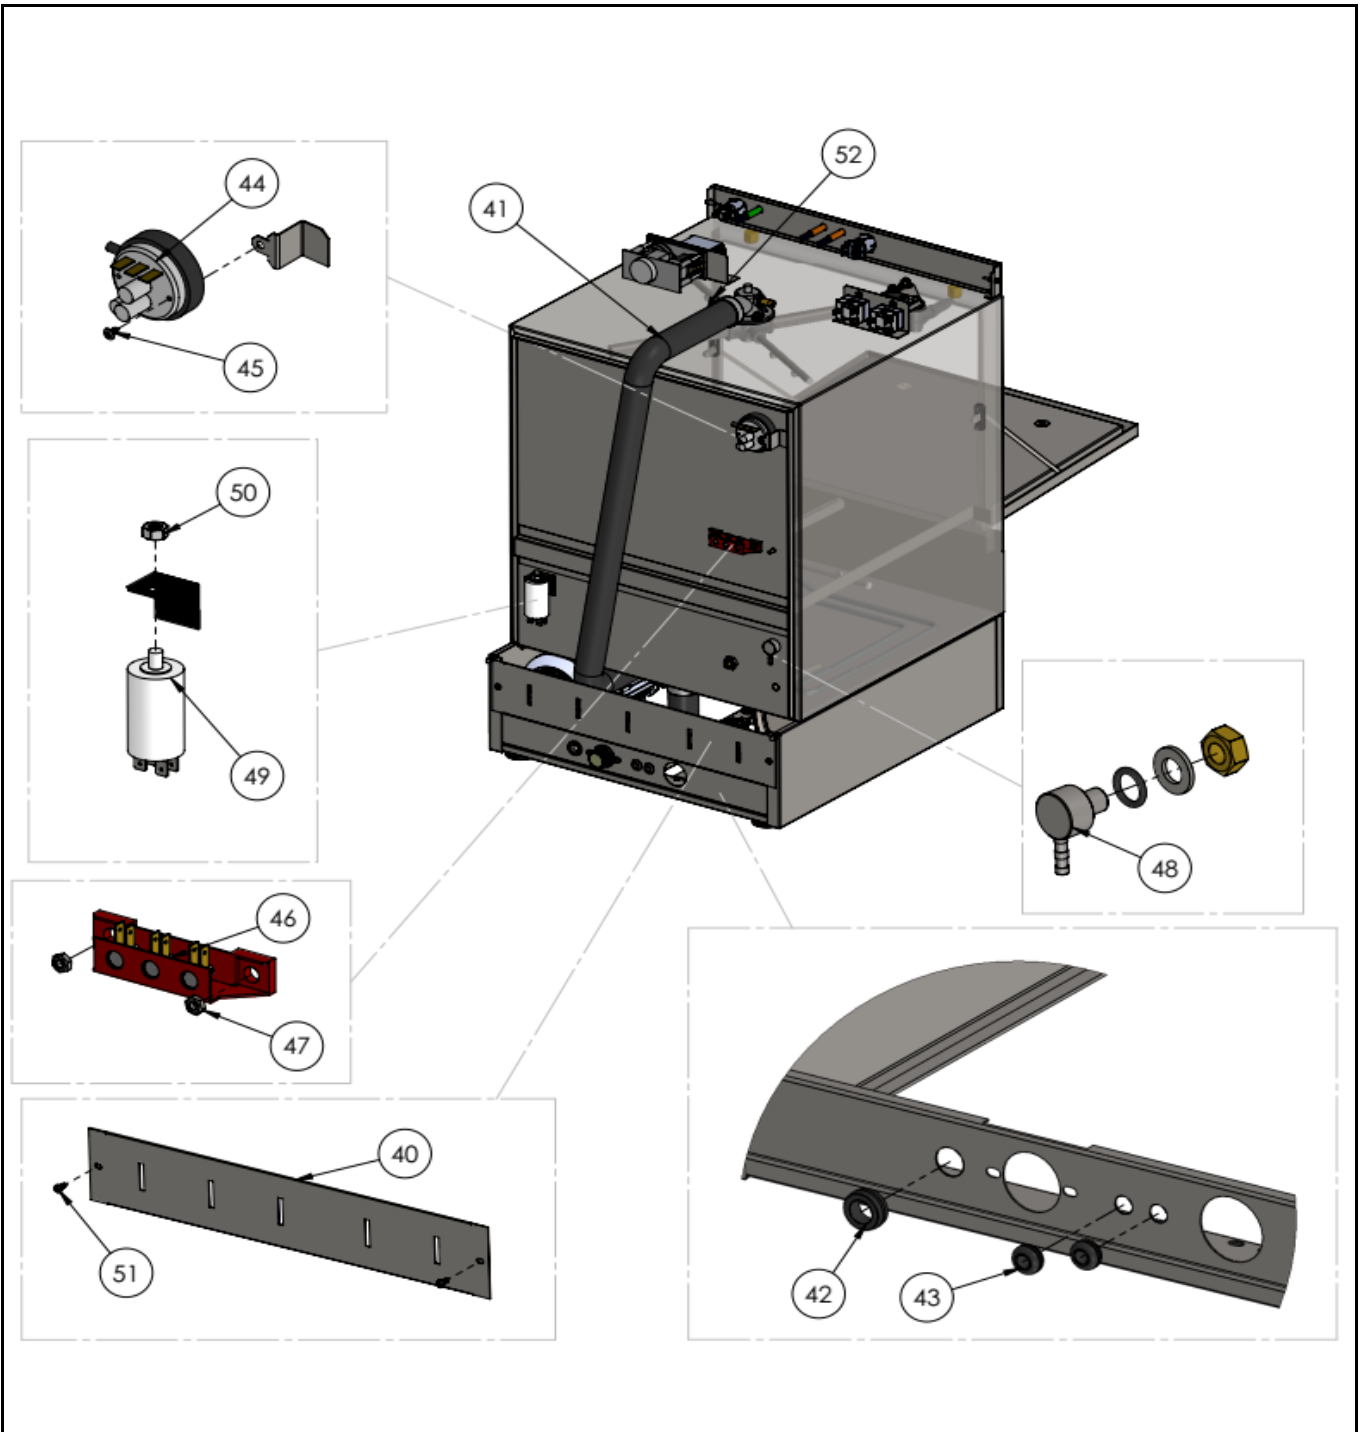

Description

Glass dishwasher K40

Date 08-02-2021

Revision #

1.0

Revision First bill of materials (BOM)

Bill of materials (BOM)

 <b style="font-size: 24px; margin-left: 10px;">HENDI <small style="color: green; margin-left: 10px;">Tools for Chefs</small> Hendi B.V. Steenoven 21 3911 TX Rhenen The Netherlands	Batch #	Appliance part#
	181797 and up	230299
	Description	
	Glass dishwasher K40	