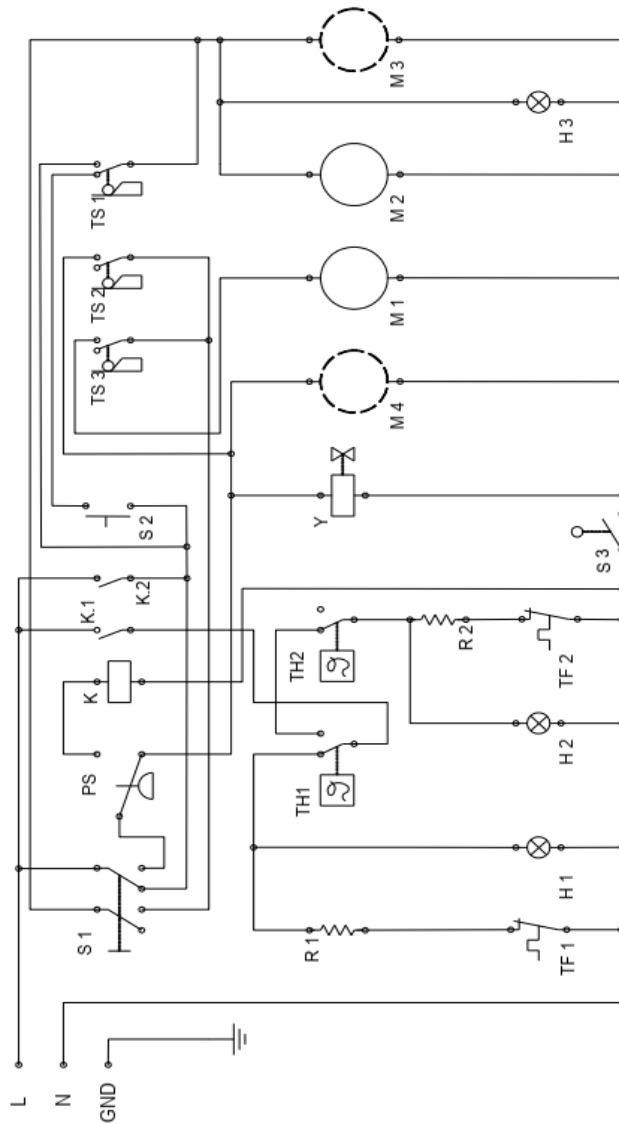

Description

Glass dishwasher K40

Date 08-02-2021

Revision #

1.0

Revision First bill of materials (BOM)

ELECTRICAL DIAGRAM

- S 1 : Main switch
- S 2 : Start switch
- S 3 : Door's cut off switch
- PS : Pressure switch
- R 1 : Boiler's/Booster's heating element
- R 2 : Tank's heating element
- H 1 : Indicator lamp
- Y : Water inlet valve
- M 1 : Wash pump motor
- M 2 : Timer's motor
- M 3 : Drainage pump motor *
- M 4 : Detergent pump motor *
- TH 1 : Thermostat
- TF 1 : Thermofuse
- TS : Timers microswitch
- K : Relay