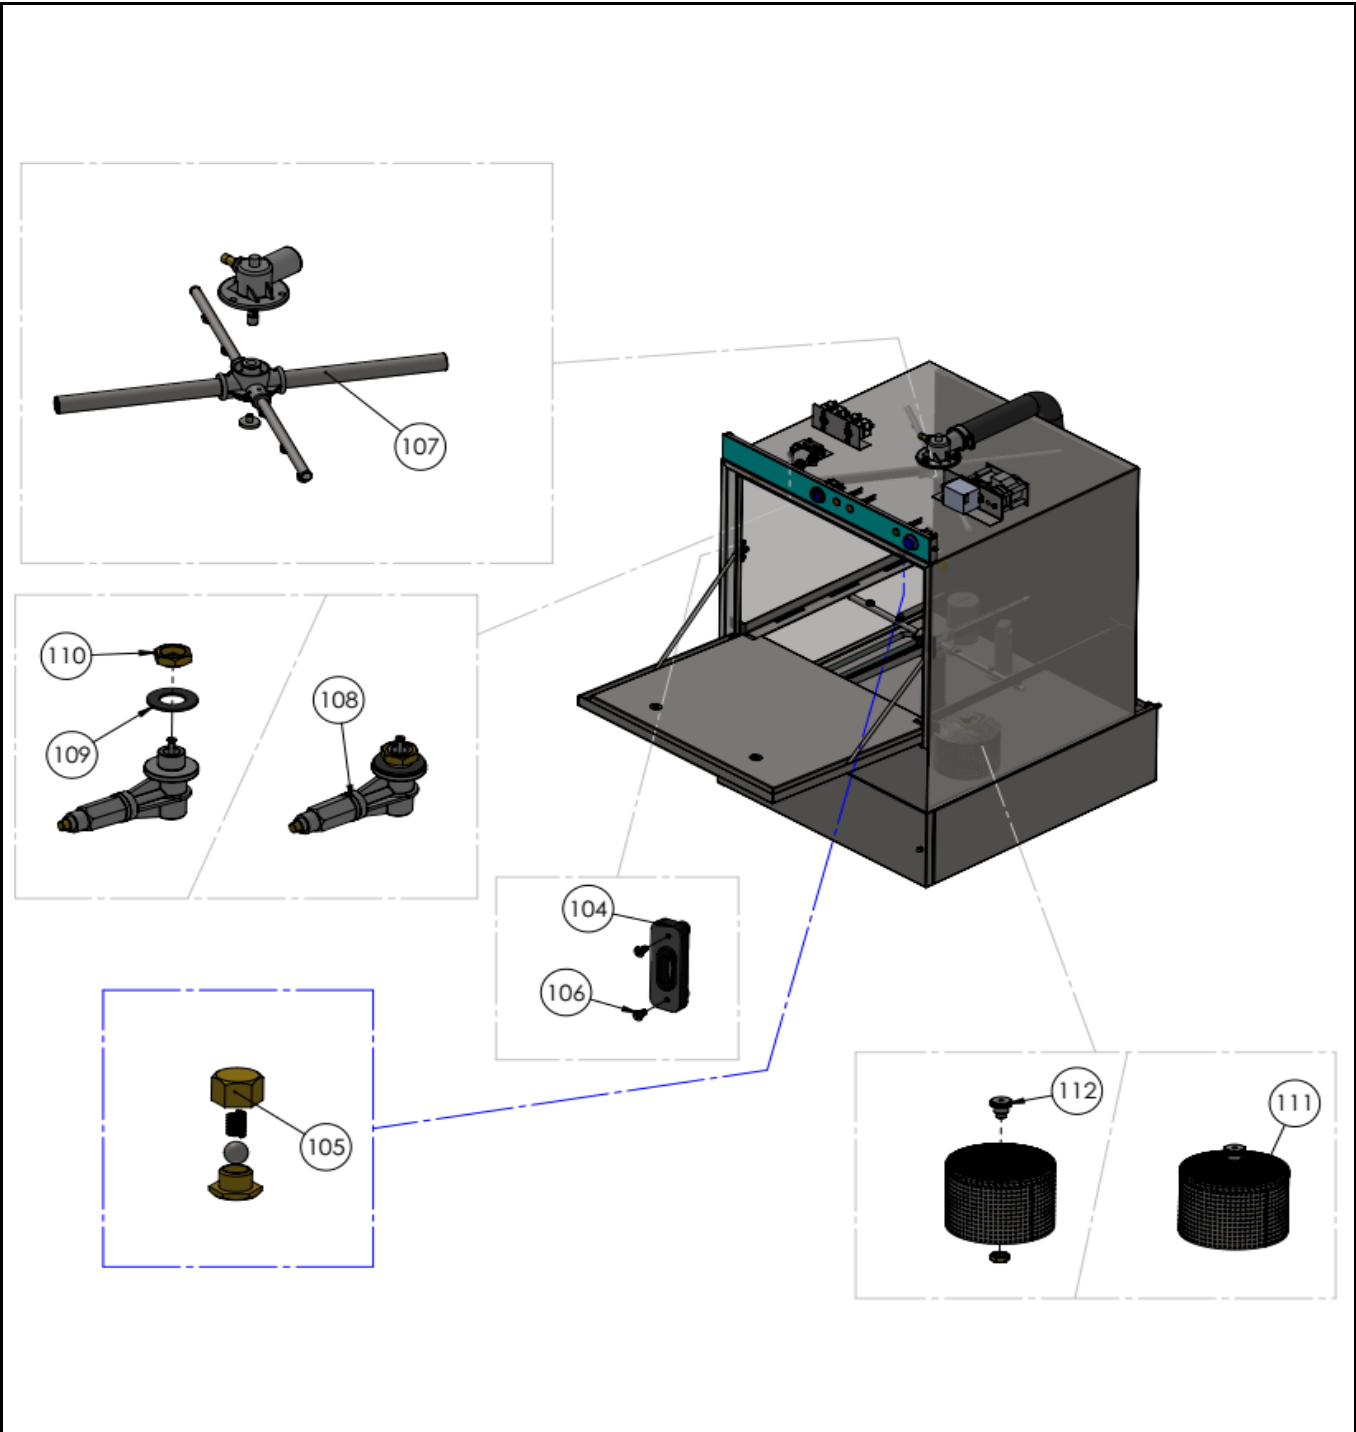

Drawing

Tools for Chefs

Hendi B.V.
Steenoven 21
3911 TX Rhenen
The Netherlands

Batch #
181797 and up

Appliance part#
230299

Description
Glass dishwasher K40

Date	08-02-2021	Revision #	Revision version
Revision	First bill of materials (BOM)