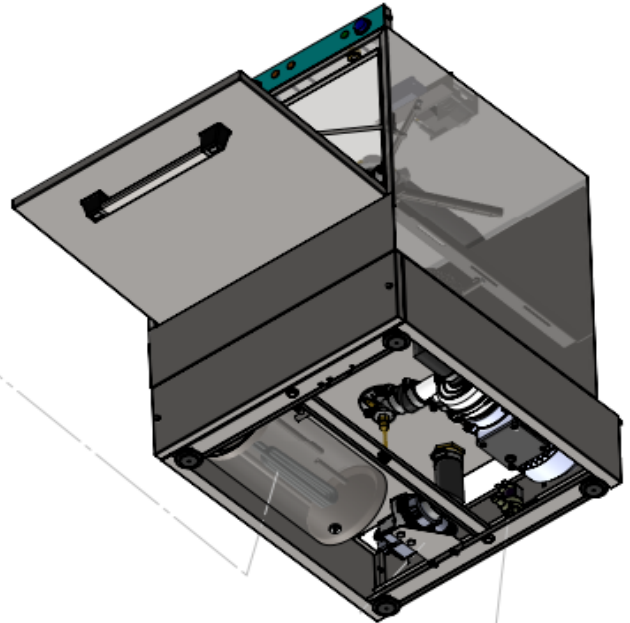

Drawing

Tools for Chefs

Hendi B.V.

Steenoven 21
3911 TX Rhenen
The Netherlands

Batch #

181797 and up

Appliance part#

230299

Description

Glass dishwasher K40

Date 08-02-2021

Revision #

1.0

Revision First bill of materials (BOM)

Bill of materials (BOM)

HENDI Tools for Chefs Hendi B.V. Steenoven 21 3911 TX Rhenen The Netherlands	Batch #	Appliance part#
	181797 and up	230299
	Description	
		Glass dishwasher K40

Date	08-02-2021	Revision #	1.0
Revision	First bill of materials (BOM)		

Item	Description	Part#	Quantity	Remark	Picture
56	Boiler complete assembly	n/a	1		
57	Water valve 1-way	950159	1		
59	Bolt M4x10	n/a	2		

n/a -> not available

nss -> not sold separately