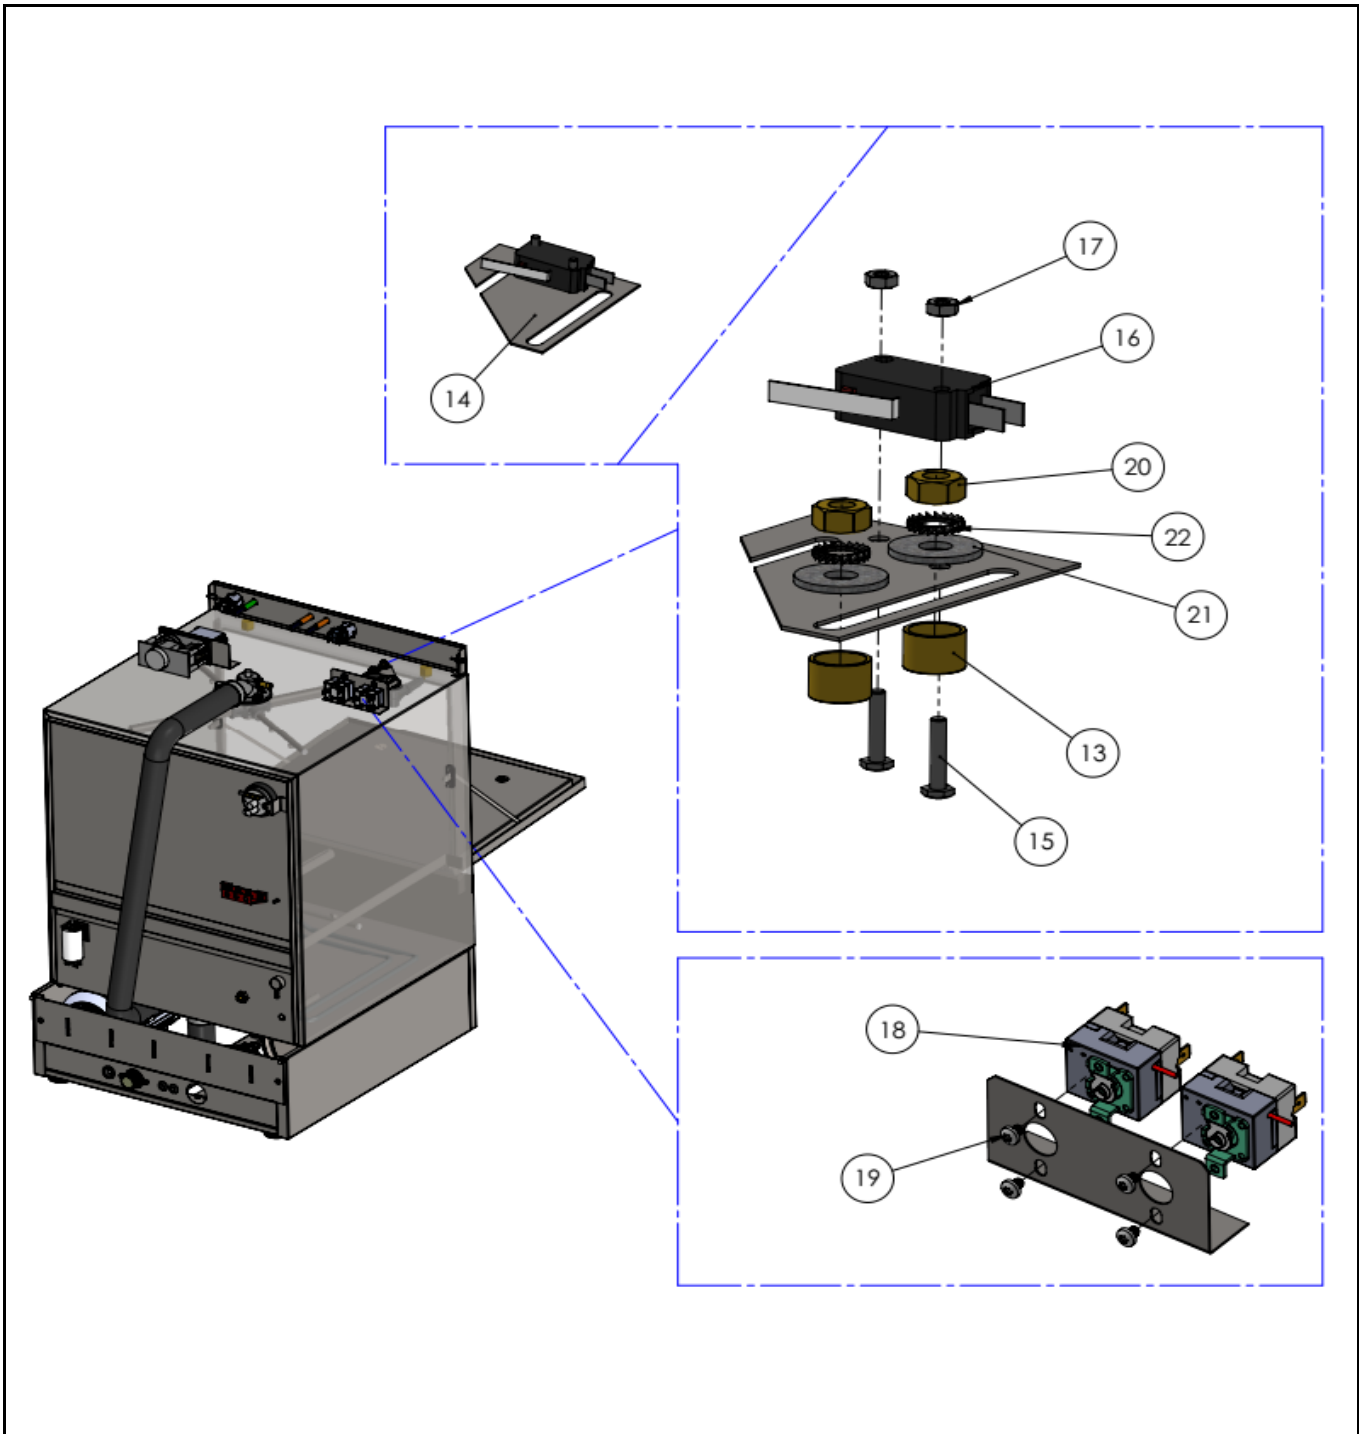

Drawing

Tools for Chefs

Hendi B.V.
Steenoven 21
3911 TX Rhenen
The Netherlands

Batch #

181797 and up

Appliance part#

230299

Description

Glass dishwasher K40

Date 08-02-2021

Revision #

1.0

Revision First bill of materials (BOM)

Bill of materials (BOM)

<b style="font-size: 24px; margin-left: 10px;">HENDI Tools for Chefs Hendi B.V. Steenoven 21 3911 TX Rhenen The Netherlands	Batch #	Appliance part#
	181797 and up	230299
	Description	
Glass dishwasher K40		

Date	08-02-2021	Revision #	1.0
Revision	First bill of materials (BOM)		

Item	Description	Part#	Quantity	Remark	Picture
13	Spacer	nss	2	Available as 949955	
14	Doorswitch set complete	949955	1	Incl item 13, 15, 17, 19, 20, 21 and 22	
15	Hex bolt M3x16	nss	2	Available as 949955	
16	Door switch	949962	1		
17	Nut M3	nss	2	Available as 949955	
18	Thermostat 90°C	949979	1		
19	Machine screw M4x5	n/a	2	Available as 949955	
20	Nut M6	nss	2	Available as 949955	
21	Washer	nss	2	Available as 949955	
22	Lock washer	nss	2	Available as 949955	

n/a -> not available

nss -> not sold separately