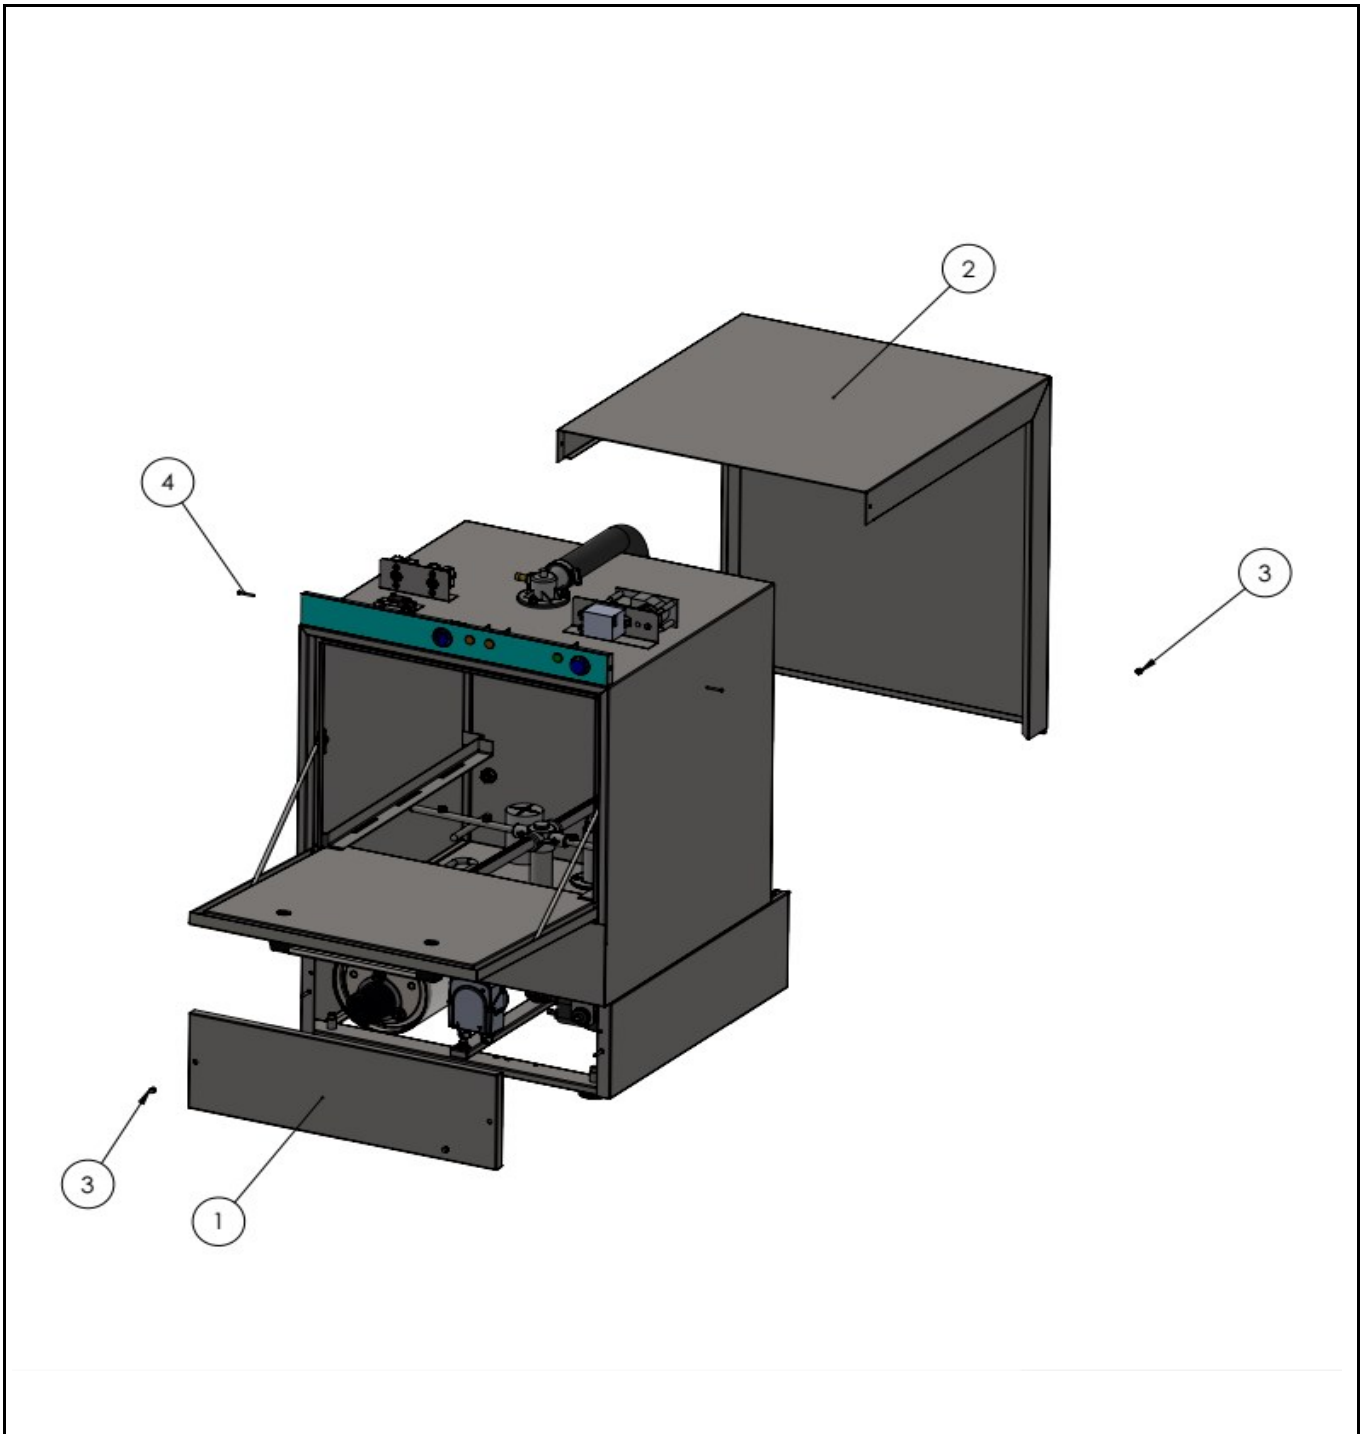

Glass dishwasher K40

Date 08-02-2021

Revision #

1.0

Revision First bill of materials (BOM)

Bill of materials (BOM)

 <b style="font-size: 24px; margin-left: 10px;">HENDI <small style="color: green; margin-left: 10px;">Tools for Chefs</small> Hendi B.V. Steenoven 21 3911 TX Rhenen The Netherlands	Batch #	Appliance part#
	181797 and up	230299
	Description	
Glass dishwasher K40		