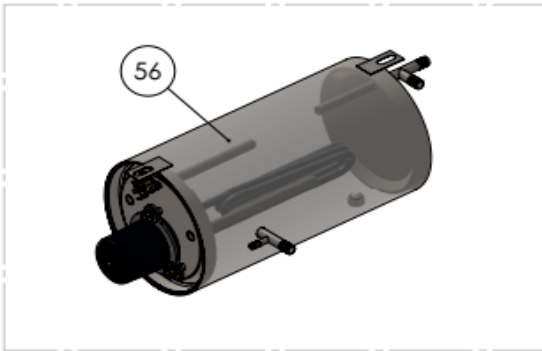

Drawing

Tools for Chefs

Hendi B.V.

Steenoven 21
3911 TX Rhenen
The Netherlands

Batch #

181797 and up

Appliance part#

230299

Description

Glass dishwasher K40

Date 08-02-2021

Revision #

1.0

Revision First bill of materials (BOM)

Bill of materials (BOM)

HENDI Tools for Chefs Hendi B.V. Steenoven 21 3911 TX Rhenen The Netherlands	Batch #	Appliance part#
	181797 and up	230299
	Description	
		Glass dishwasher K40

Date	08-02-2021	Revision #	1.0
Revision	First bill of materials (BOM)		

Item	Description	Part#	Quantity	Remark	Picture
56	Boiler complete assembly	n/a	1		
57	Water valve 1-way	950159	1		
59	Bolt M4x10	n/a	2		

n/a -> not available

nss -> not sold separately