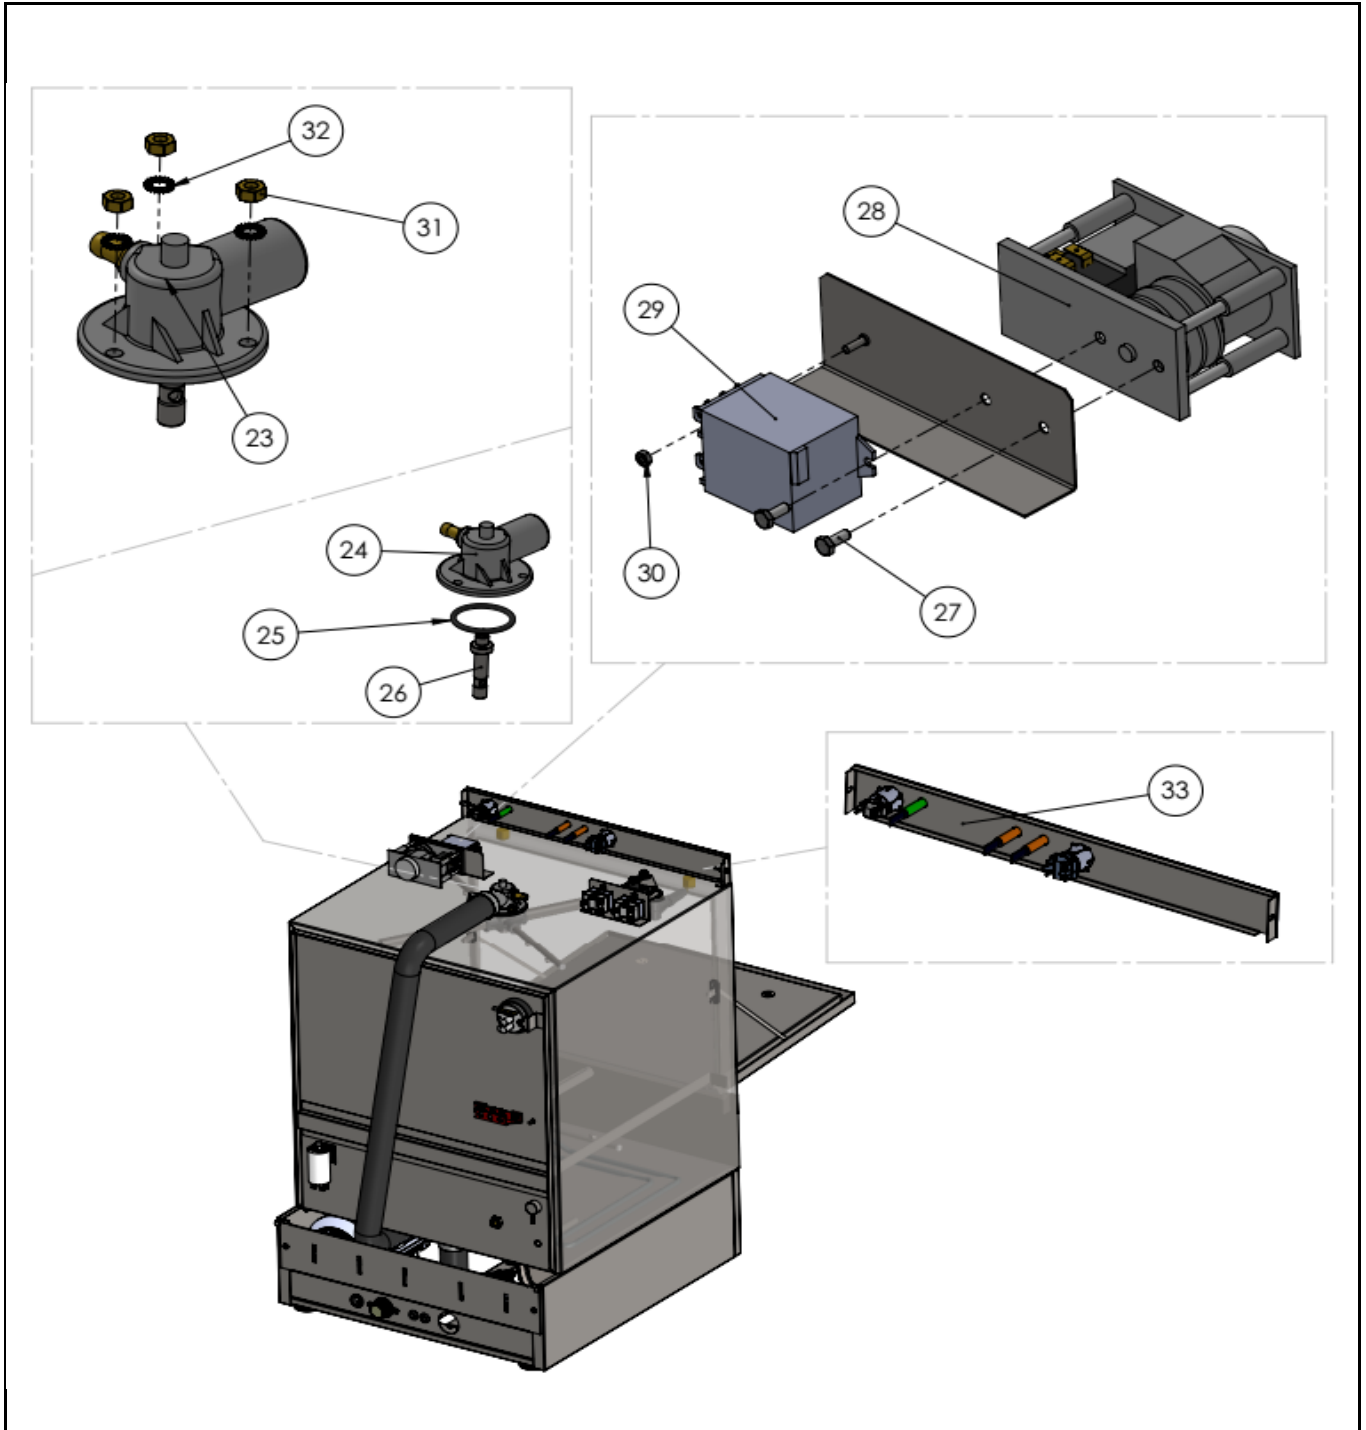

Drawing

Tools for Chefs

Hendi B.V.
Steenoven 21
3911 TX Rhenen
The Netherlands

Batch #

181797 and up

Appliance part#

230299

Description

Glass dishwasher K40

Date 08-02-2021

Revision #

1.0

Revision First bill of materials (BOM)

Bill of materials (BOM)

HENDI Tools for Chefs Hendi B.V. Steenoven 21 3911 TX Rhenen The Netherlands	Batch #	Appliance part#
	181797 and up	230299
	Description	
	Glass dishwasher K40	

Date	08-02-2021	Revision #	1.0
Revision	First bill of materials (BOM)		

Item	Description	Part#	Quantity	Remark	Picture
23	Wash arm support (upper)	949986	1		
24	Wash hub	nss	1		
25	O-Ring Ø40x3,5mm	949993	1		
26	Rinse Pin	950005	1		
27	Bolt M4x10	n/a	2		
28	Timer 120sec. (Type:7803F1)	950012	1		
29	Relay (Finder 62.82.8.230.0300)	950029	1		
30	Nut M3	n/a	1		
31	Nut M6	n/a	3		
32	Lock washer M6	n/a	3		
33	Display panel	n/a	1		

n/a -> not available

nss -> not sold separately