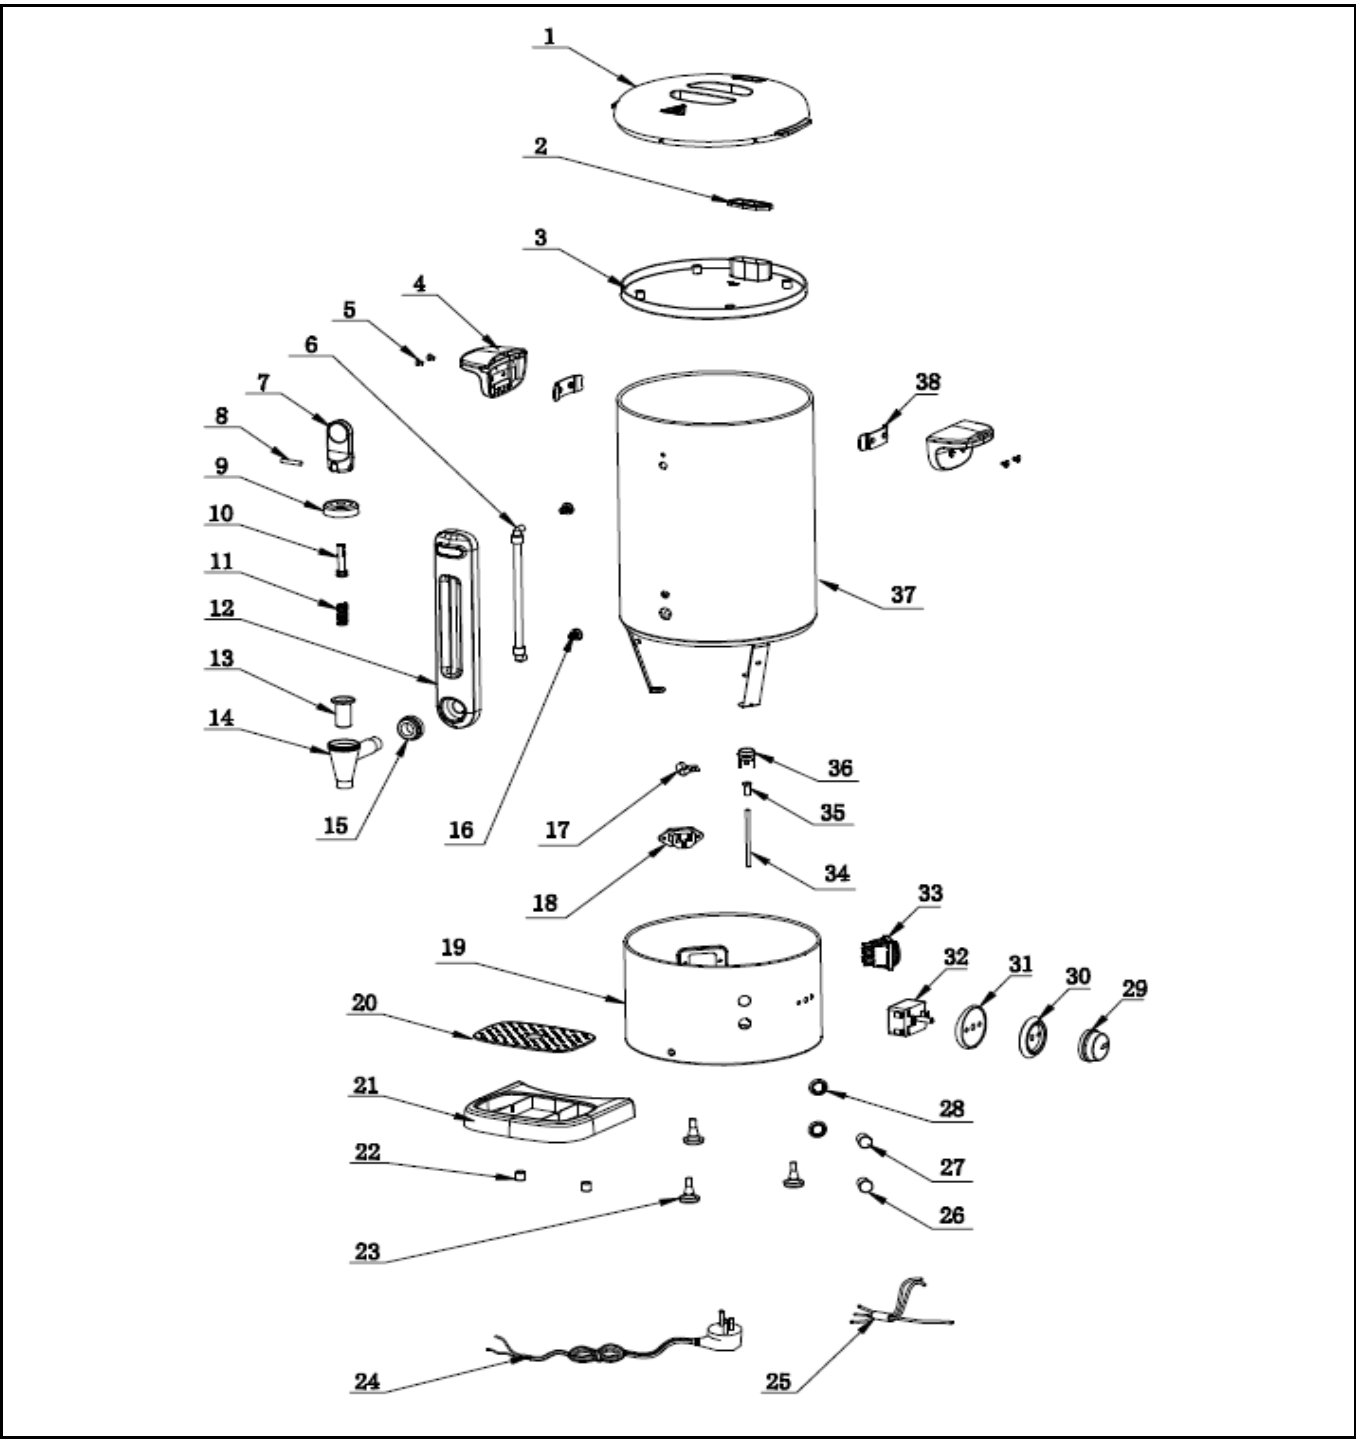

Bill of materials (BOM)

 <b style="font-size: 24px; margin-left: 10px;">HENDI <small style="color: green; margin-left: 10px;">Tools for Chefs</small> Hendi B.V. Steenoven 21 3911 TX Rhenen The Netherlands	Batch #	Appliance part#
	HK081219 and up	211458
	Description	
Hot drinks boiler Concept Line 10L Black		

Date	24-08-2020	Revision #	1.0
Revision	First Bill of Materials (BOM)		

Item	Description	Part#	Quantity	Remark	Picture
1	Lid cover (top)	nss	1	Available as 980255	
2	Vent cover	nss	1	Available as 980255	
3	Lid complete	980255	1	Incl. item 1 and 2	
4	Handle	980293	2		
5	Screw	n/a	4		
6	Graduation glass	980279	1		
7	Faucet lever	nss	1	Availalbe as 980323	
8	Faucet lever pin	nss	1	Availalbe as 980323	
9	Faucet cover	nss	1	Availalbe as 980323	
10	Faucet axle	nss	1	Availalbe as 980323	
11	Faucet spring	nss	1	Availalbe as 980323	
12	Graduation cover	n/a	1	Availalbe as 980323	
13	Faucet silsicone gasket	nss	1	Availalbe as 980323	
14	Faucet	980323	1	Incl. item 7~11 and 13~15	
15	Faucet nut	nss	1	Availalbe as 980323	
16	Graduation glass screw	n/a	2		
17	Thermal fuse (216C) with bracket	n/a	1	Obtain locally	
18	Power cord socket (C14)	943632	1		
19	Lower housing	n/a	1		
20	Drip tray grid	n/a	1		
21	Drip tray	n/a	1		
22	Drip tray magnet	n/a	2		
23	Feet	980330	3		
24	Power cord	900680	1		
25	Wire harness	n/a	1		
26	Indicator light (red)	980347	1	Incl. item 28	
27	Indicator light (orange)	912003	1	Incl. item 28	
28	Rubber seal indicator light	nss	2		
29	Thermostat knob	980354	1	Incl. item 31 and 32	
30	Thermostat ring	nss	1	Available as 980354	
31	Thermostat knob base plate	nss	1	Available as 980354	
32	Thermostat	980361	1		
33	Switch	205426	1		
34	Reset pin	n/a	1		
35	Reset pin coupler	n/a	1		
36	Hi-limiter (clixon 150°C)	980378	1		
37	Upper housing with heating element (950W)	n/a	1		
38	Handle bracket	n/a	2		