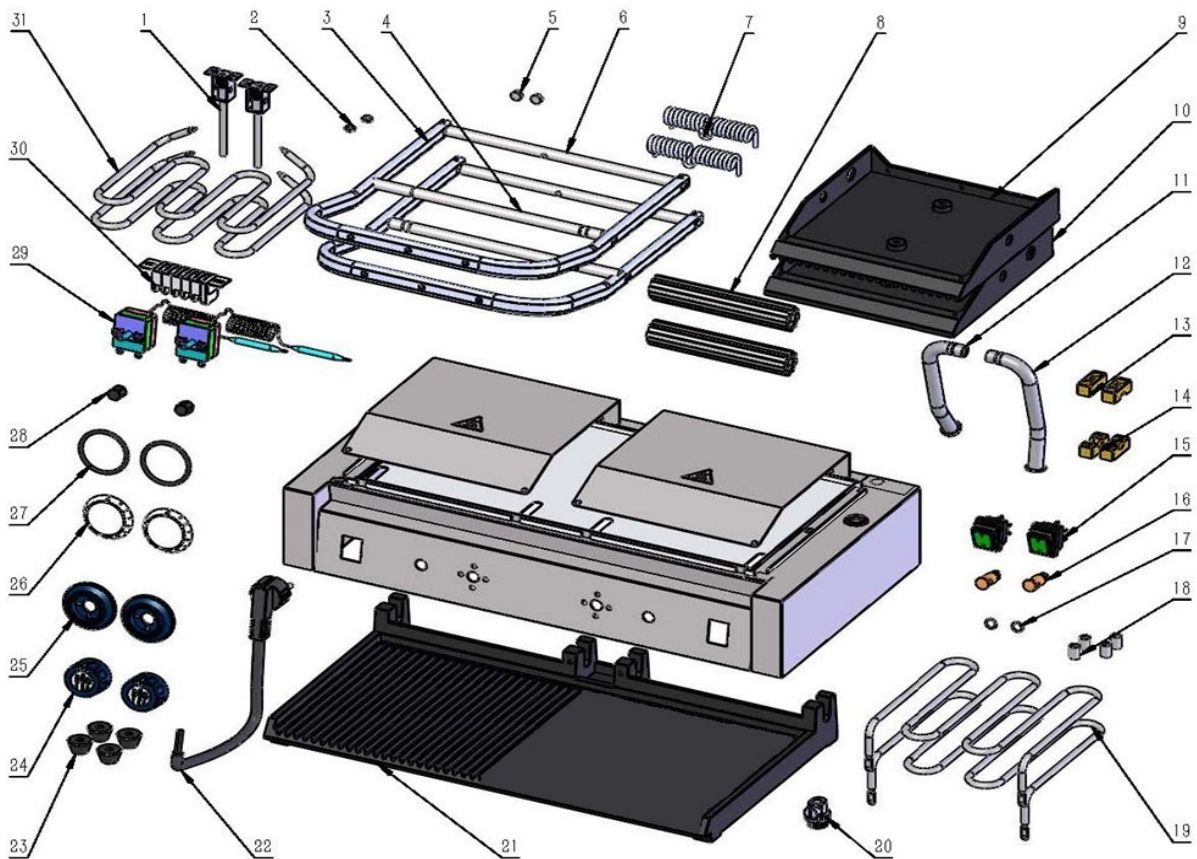

Contact grill double
 1/2 ribbed. 1/2 smooth

Date 03-05-2021

Revision #

1.1

Revision New model (updated switch and knob)

Bill of materials (BOM)

 HENDI Tools for Chefs Hendi B.V. Steenoven 21 3911 TX Rhenen The Netherlands	Batch #	Appliance part#
	171250 until HK066119	263907
	Description	
	Contact grill double 1/2 ribbed. 1/2 smooth	

Date	03-05-2021	Revision #	1.1
Revision	New model (updated switch and knob)		

Item	Description	Part#	Quantity	Remark	Picture
1A	Hi-limiter	902004	2		
1B	Bracket	n/a	2		
1C	Reset rod	902042	2		
2	Silicone plug	nss	2	Available as 912157	
3	Frame of handle	912157	2	Incl. item 2,5 and 8	
4	Upper axle	n/a	2		
5	Handle plug	nss	4	Available as 912157	
6	Back axle	912195	2		
7	Torsion spring	901908	2		
8	Handle	nss	2	Available as 912157	
9	Upper grill plate (left)	n/a	1		
10	Upper grill plate (right)	n/a	1		
11	Wire guide tube (left)	n/a	1		
12	Wire guide tube (right)	n/a	1		
13	Upper brake shoe	nss	2	Available as 932278	
14	Brake shoe complete set	932278	2	Incl. item 13 and 18	
15	Switch	205426	2		
16	Indicator light (orange)	912003	2	Incl. item 17	
17	O-ring	nss	2	Available as 912003	
18	Brake shoe stand-off	nss	4		
19	Bottom heating element	904510	2		
20	Cord inlet with retention	912201	1		
21	Lower grill plate	n/a	1		
22	Power cord	912027	1		
23	Feet	912058	4	Set of 4	
24	Knob thermostat	942222	2	Incl. item 25,26,27 and 28	
25	Ground plate	nss	2	Available as 942222	
26	Graduation ring	nss	2	Available as 942222	
27	O-ring	nss	2	Available as 942222	
28	Knob insert	nss	2	Available as 942222	
29	Thermostat	902011	2		
30	Terminal	942239	1		
31	Upper heating element	904503	2		

n/a -> not available

nss -> not sold separately

Circuit diagram

 HENDI Tools for Chefs Hendi B.V. Steenoven 21 3911 TX Rhenen The Netherlands	Batch #	Appliance part#
	171250 until HK066119	263907
	Description	
Contact grill double 1/2 ribbed. 1/2 smooth		