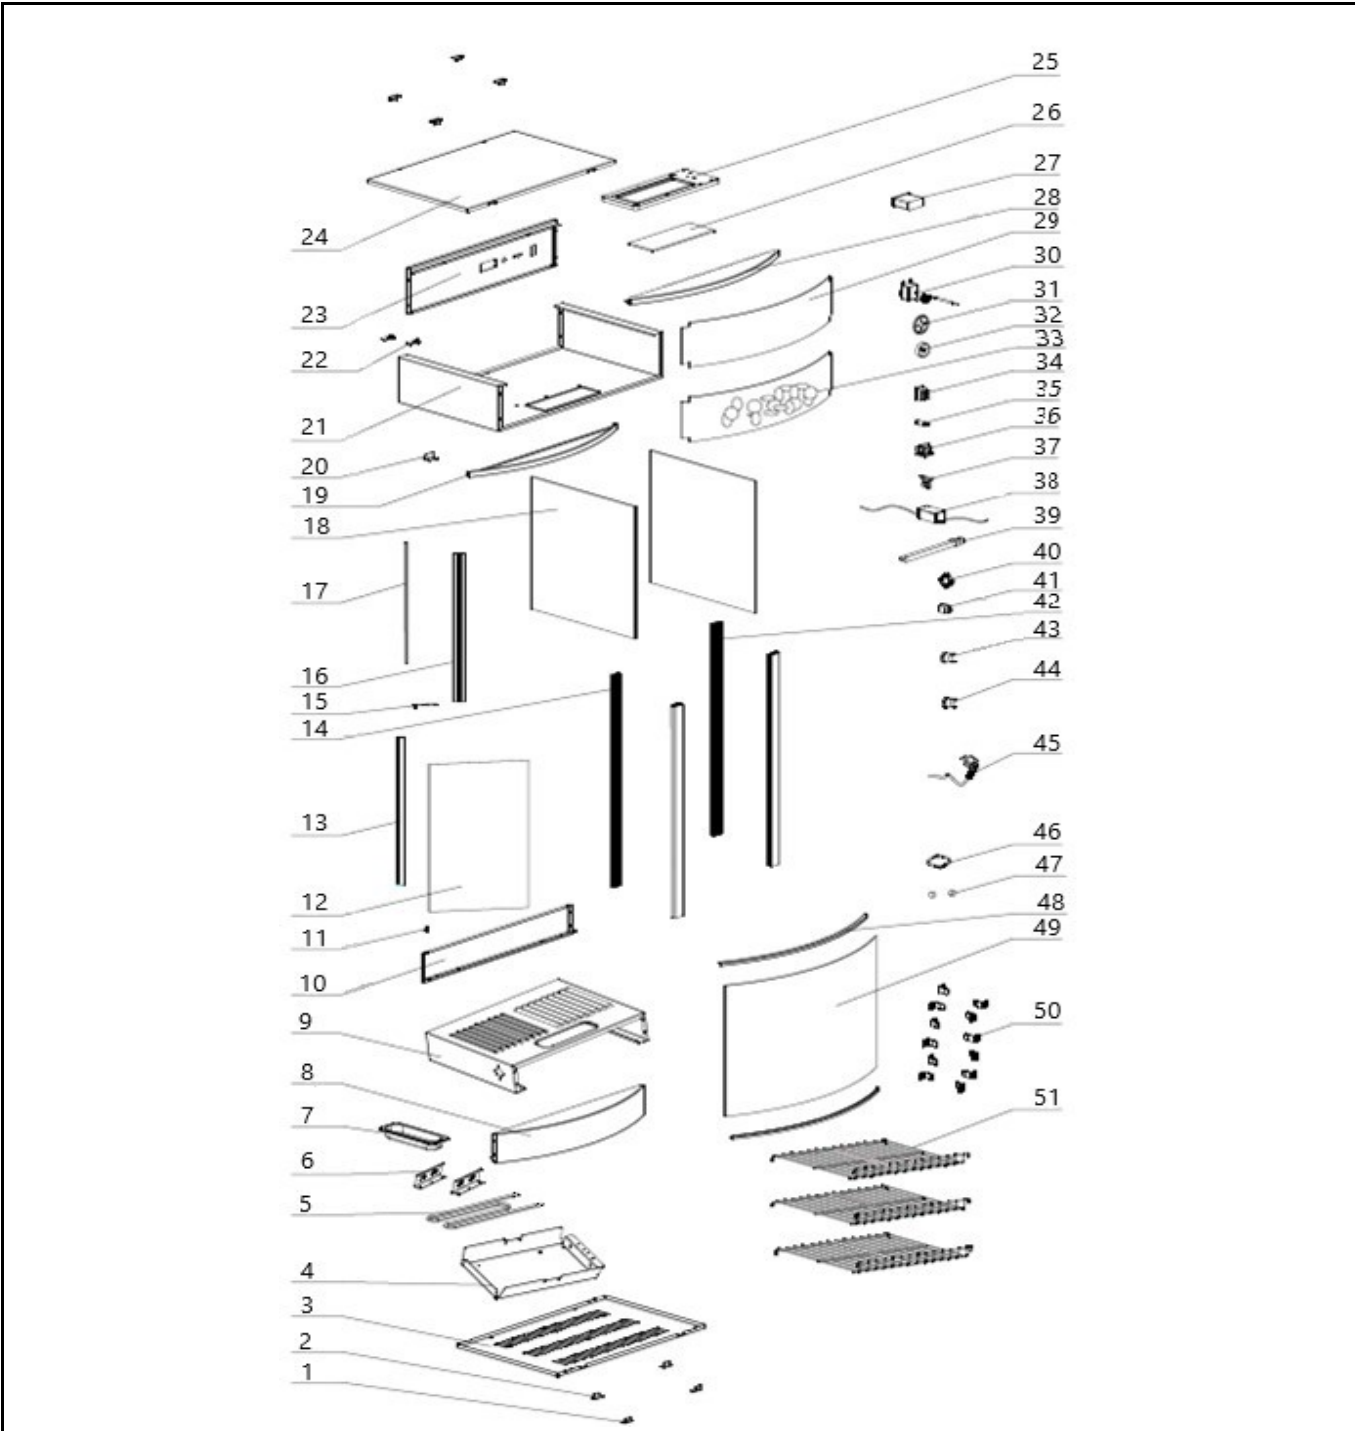

Drawing

Tools for Chefs

Hendi B.V.
Steenoven 21
3911 TX Rhenen
The Netherlands

Batch #	Appliance part#
000000 and up	233740
Description	
Heated countertop cabinet	

Date	03-07-2020	Revision #	1.0
Revision	First Bill of Materials (BOM)