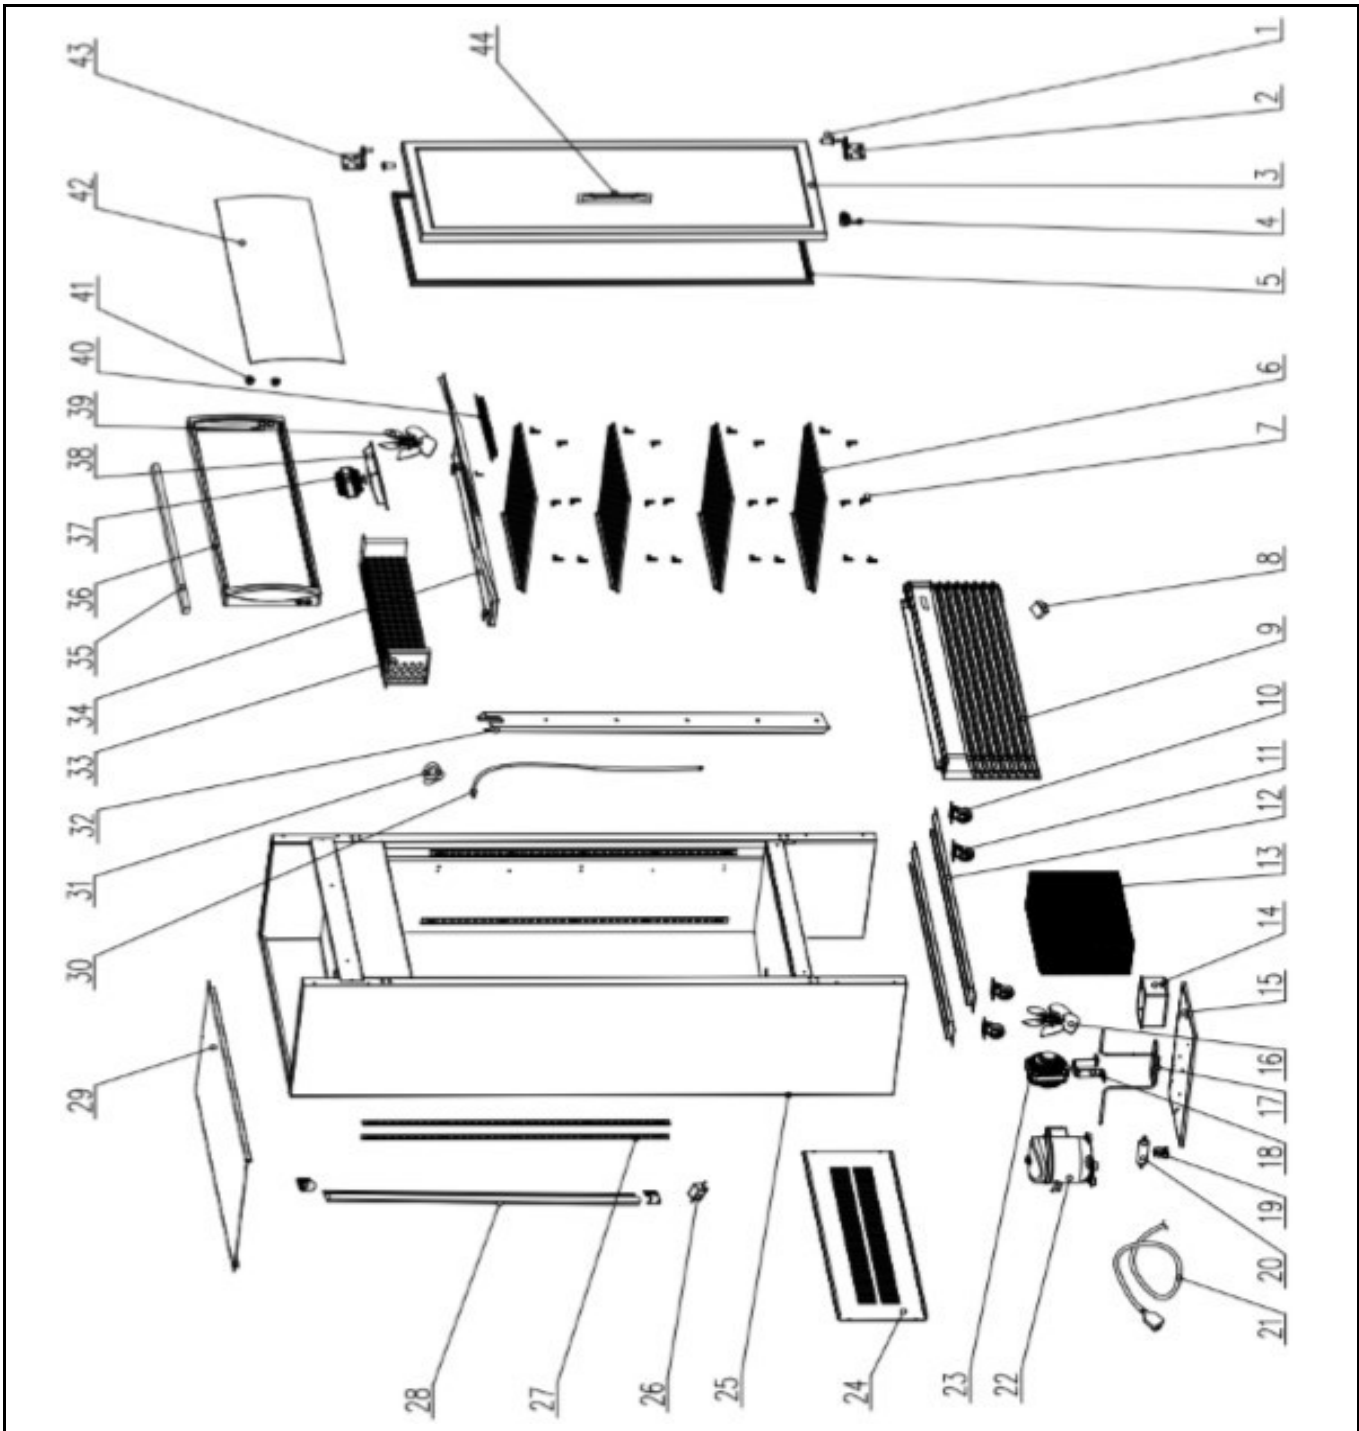

233788

Description

Display refrigerator single door 360L

Date	17-06-2020	Revision #	1.0
Revision	First Bill of Materials (BOM)		

Bill of materials (BOM)

 <b style="font-size: 24px; margin-left: 10px;">HENDI Tools for Chefs Hendi B.V. Steenoven 21 3911 TX Rhenen The Netherlands	Batch #	Appliance part#
	000000 and up	233788
	Description	
	Display refrigerator single door 360L	

Date	17-06-2020	Revision #	1.0
Revision	First Bill of Materials (BOM)		

Item	Description	Part#	Quantity	Remark	Picture
1	Hinge sleeve	nss	2	Available as 954447 and 954454	
2	Door hinge (bottom)	954447	1		
3	Door assembly	954461	1		
4	Door lock	954560	1		
5	Door gasket	954478	1		
6	Shelf	952276	4		
7	Shelf clip	975060	16		
8	Digital controller	954485	1		
9	Front panel	n/a	1		
10	Wheel (front)	954492	2		
11	Wheel (back)	954508	2		
12	Wheel bracket	n/a	2		
13	Condensor	n/a	1		
14	Water tray	n/a	1		
15	Compressor bracket	n/a	1		
16	Fan blade	nss	1	Available as 953860	
17	Coolant tube	n/a	1		
18	Condensor fan motor support	nss	1	Available as 953860	
19	Bracket	n/a	1		
20	Dryer filter	n/a	1		
21	LED cable	n/a	1		
22	Compressor	n/a	1		
23	Condensor fan	953860	1	Incl. item 16 and 18	
24	Housing panel (back)	n/a	1		
25	Housing	n/a	1		
26	LED driver	971246	2		
27	Shelf holder bracket	n/a	4		
28	LED light (interior)	954522	2		
29	Housing panel (top)	n/a	1		
30	Drainage tube	n/a	1		
31	Water drain	n/a	1		
32	Bracket	n/a	1		
33	Evaporator	n/a	1		
34	Evaporator cover	n/a	1		
35	LED light (display)	954539	1		
36	Display frame	n/a	1		
37	Evaporator fan	954546	1		
38	Evpaorator fan bracket	n/a	1		
39	Fan blade	n/a	1		
40	Fan cover	n/a	1		
41	Switch (interior and display light)	954553	2		
42	Display panel	n/a	1		
43	Door hinge (top)	954454	1		
44	Door handle		1		