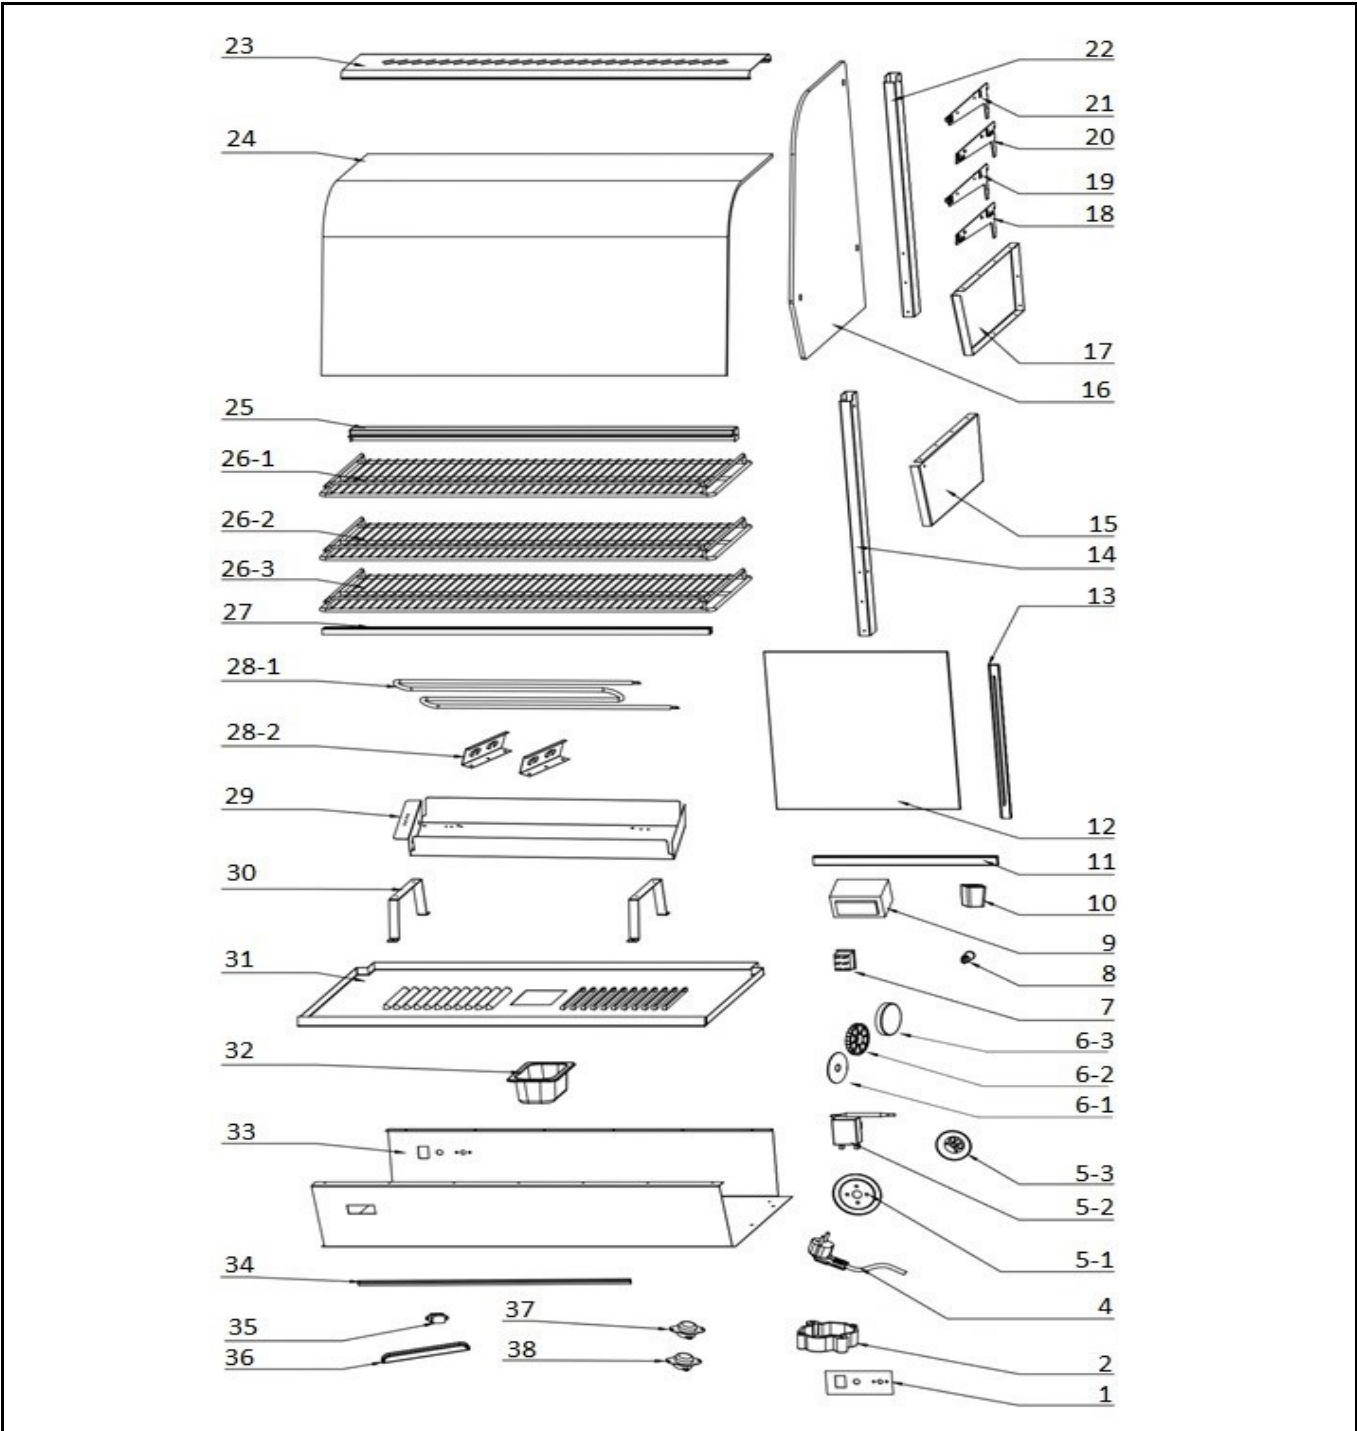

Bill of materials (BOM)

 <p>HENDI Tools for Chefs</p> <p>Hendi B.V. Steenoven 21 3911 TX Rhenen The Netherlands</p>	Batch #	Appliance part#
	000000 and up	233726
	Description	
Heated Countertop Display 120Ltr		

Date	03-07-2020	Revision #	1.0
Revision	First Bill of Materials (BOM)		

Item	Description	Part#	Quantity	Remark	Picture
1	Control Panel Bracket	n/a	1		
2	Power Cord Bracket	n/a	1		
4	Power Cord	910641	1	H05RN-F 3G0.75mm	
5-1	Backplate Knob	nss	1		
5-2	Thermostat (Regulator)	954652	1		
5-3	Knob	nss	1		
6-1	Glass Protector	nss	6		
6-2	Holder	954669	6	Incl. item 6-1 and 6-3	
6-3	Holder Cover	nss	6		
7	Switch (Power/Light)	954676	1		
8	Heating Indicator	912003	1		
9	Thermostat (Display)	954683	1		
10	Feet	954720	4		
11	Doorframe	nss	2		
12	Door Glas	nss	2		
13	Door Handle	nss	2		
11~13	Door Assembly (left)	954737	1		
11~13	Door Assembly (Right)	954744	1		
14	Housing Pillar (Left)	n/a	1		
15	Housing Panel (Right)	n/a	1		
16	Side Glass Panel	954690	2		
17	Housing Panel (Left)	n/a	1		
18	Shelf Holder (Small, Left)	n/a	1		
19	Shelf Holder (Small, Right)	n/a	1		
20	Shelf Holder (Large, Left)	n/a	2		
21	Shelf Holder (Large, Right)	n/a	2		
22	Housing Pillar (Right)	n/a	1		
23	LED Light Housing	n/a	1		
24	Curved Glass Panel	954751	1		
25	Door Rails (Top)	n/a	1		
26-1	Shelf (Top)	952306	1	63.5 x 33.5cm	
26-2	Shelf (Middle)	952399	1	63.5cm*36.5cm	
26-3	Shelf (Bottom)	954782	1	63.5cm*39.5cm	
27	Door Rails (Bottom)	n/a	1		
28-1	Heating Element	954799	1		
28-2	Heating Element Bracket	n/a	2		
29	Heating Element Housing	n/a	1		
30	Housing Bracket	n/a	2		
31	Inner Cover	n/a	1		
32	Water Tank GN1/9	806722	1		
33	Housing	n/a	1		
34	LED Light	n/a	1		
35	Power Cord Socket (C14)	943632			
36	Side Cover LED Housing	n/a	2		
37	Clixon 150°C (Manual Reset)	954706	1		
38	Clixon 125°C (Auto-reset)	954713	1		

233726

Description

Heated Countertop Display 120Ltr

Date 03-07-2020

Revision #

1.0

Revision First Bill of Materials (BOM)