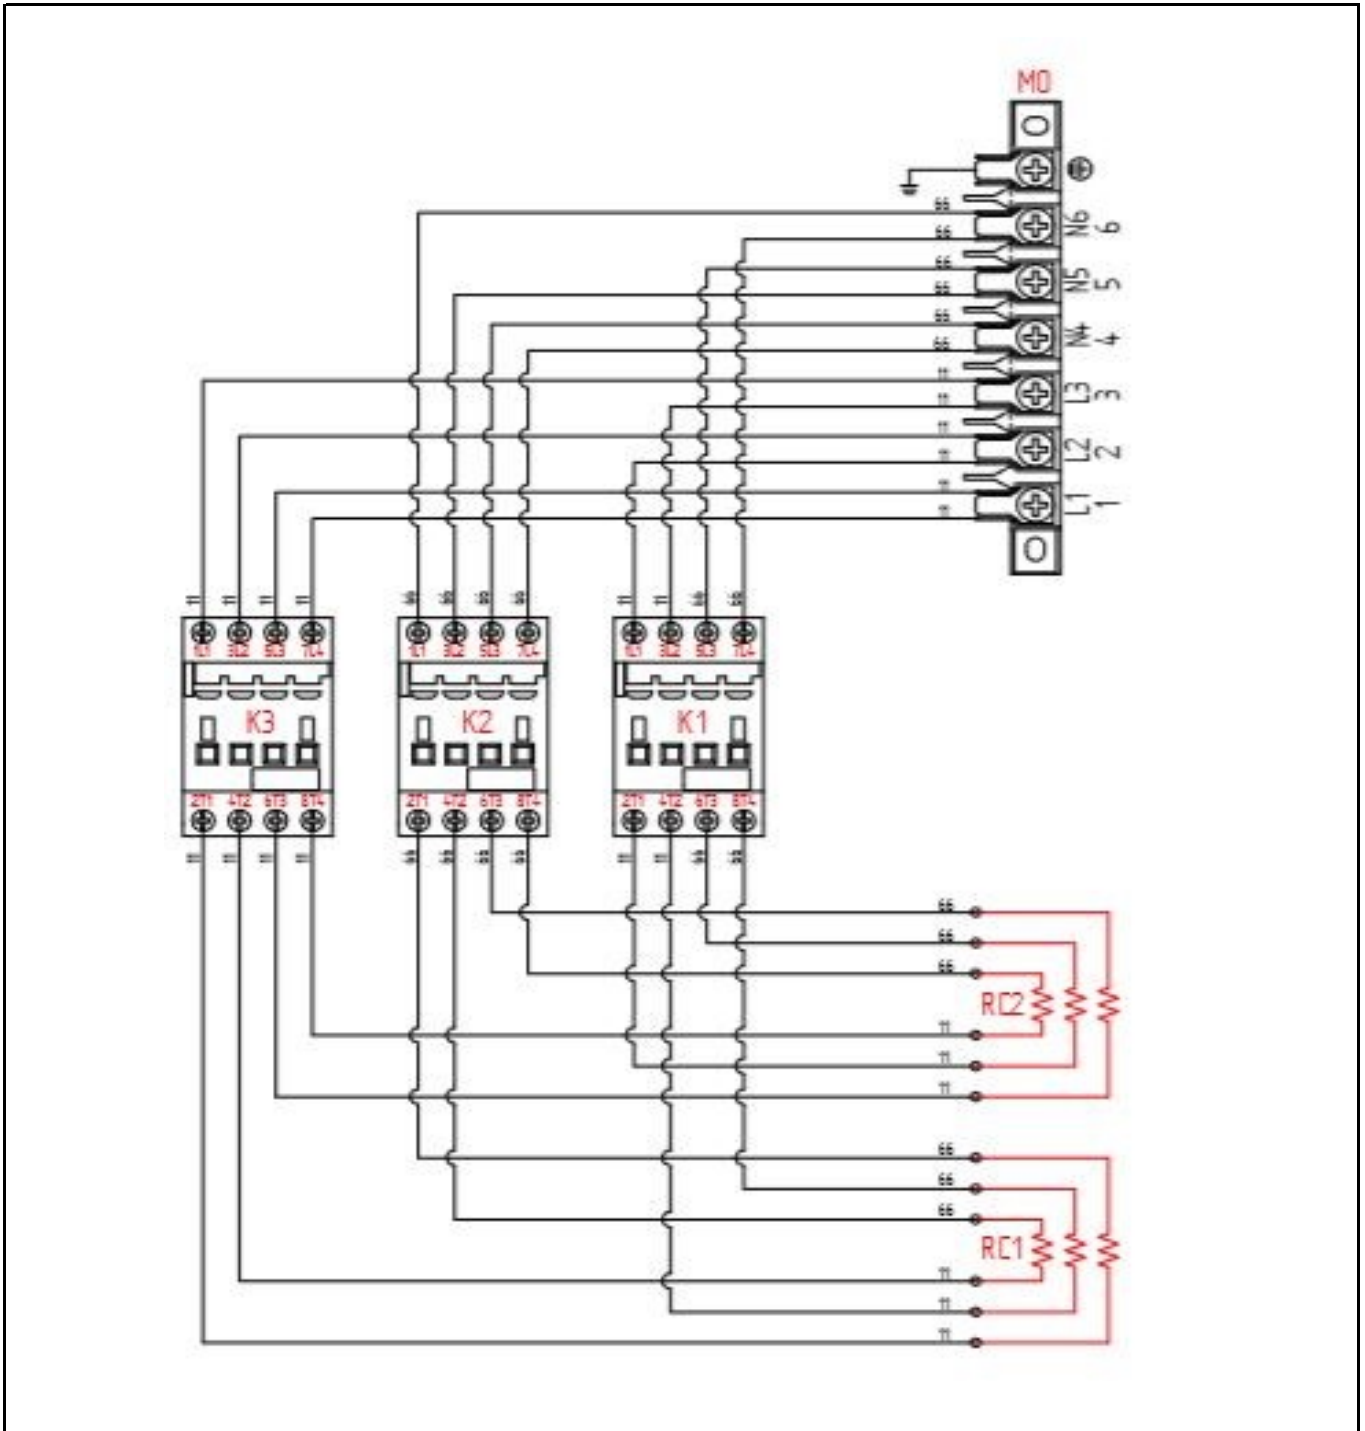

Wiring diagram

<b style="font-size: 2em; margin-left: 10px;">HENDI Tools for Chefs Hendi B.V. Steenoven 21 3911 TX Rhenen The Netherlands	Batch #	Appliance part#
	000000 and up	223116
	Description	
	Convection steam oven manual NANO 7x GN 1/1	

Date	20-07-2020	Revision #	1.0
Revision	First Bill of Materials (BOM)