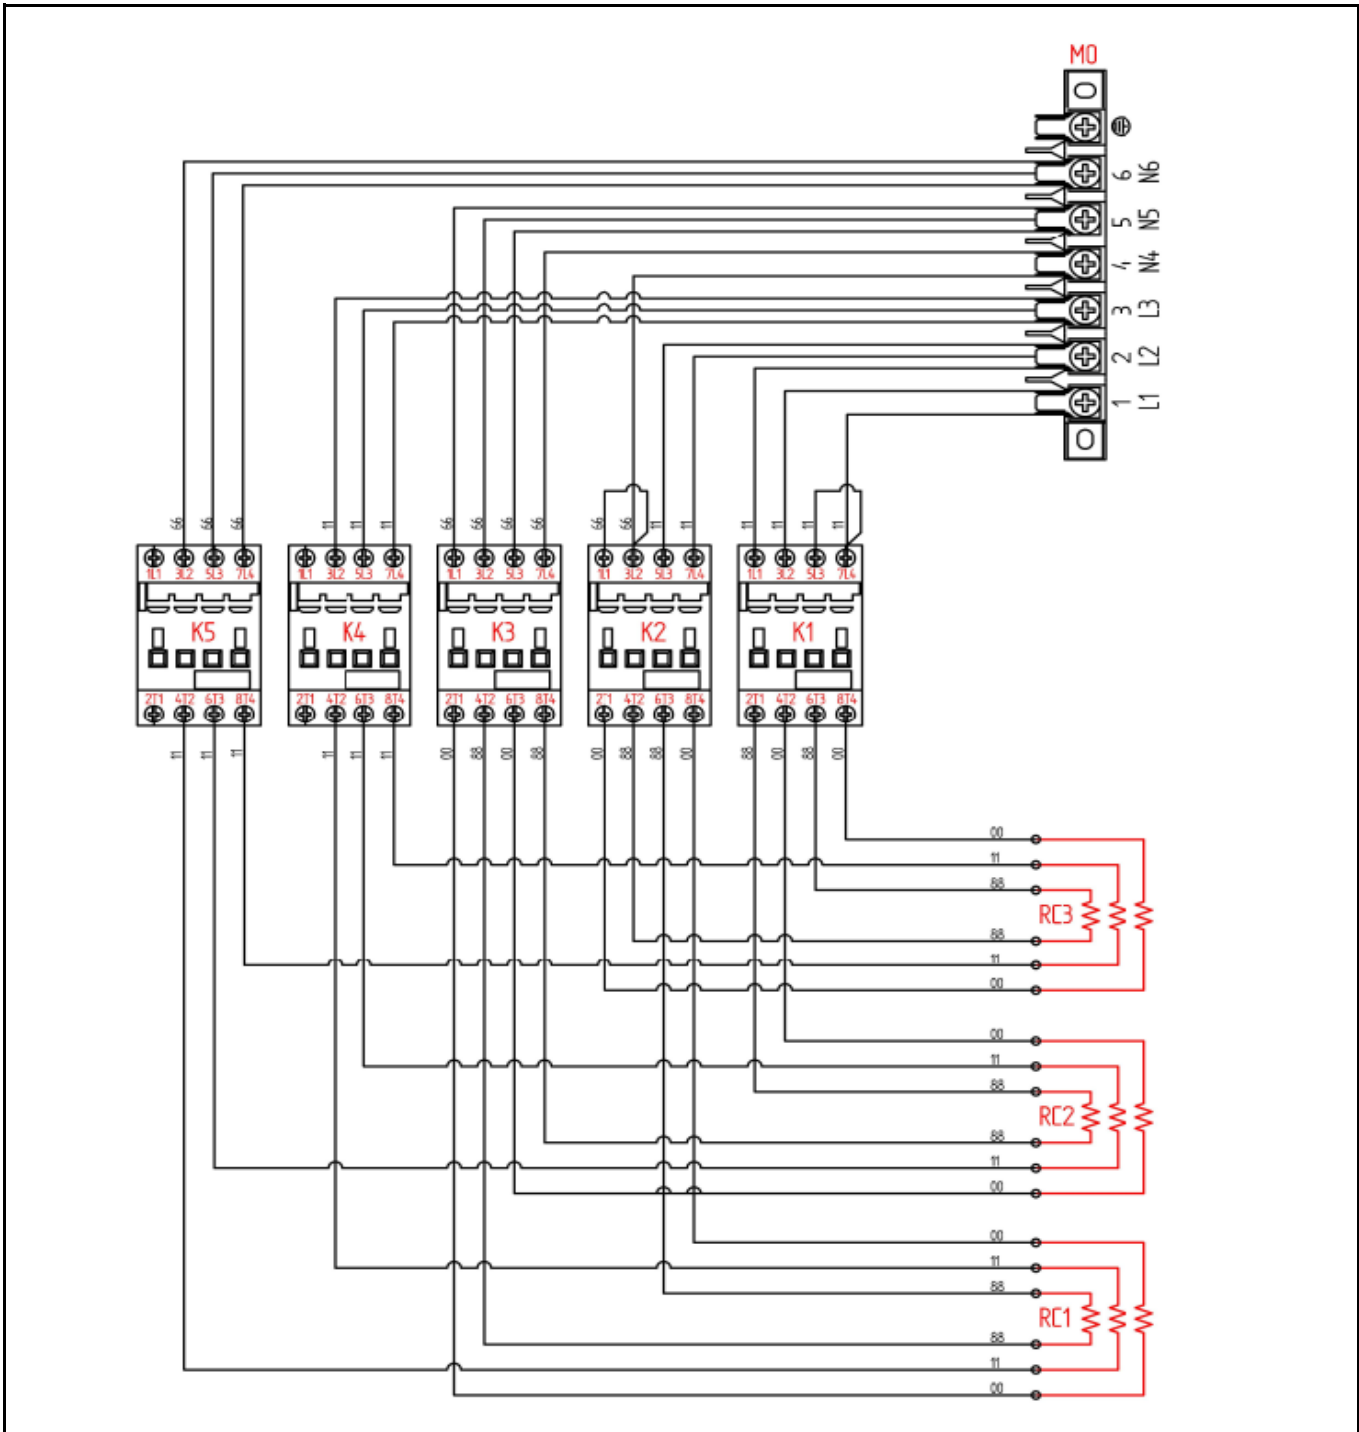

Wiring diagram

<b style="font-size: 2em; margin-left: 10px;">HENDI Tools for Chefs Hendi B.V. Steenoven 21 3911 TX Rhenen The Netherlands	Batch #	Appliance part#
	000000 and up	223093
	Description	
	Convection steam oven manual NANO 12x GN 1/1	

Date	10-01-2020	Revision #	1,0
Revision	First Bill of Materials (BOM)